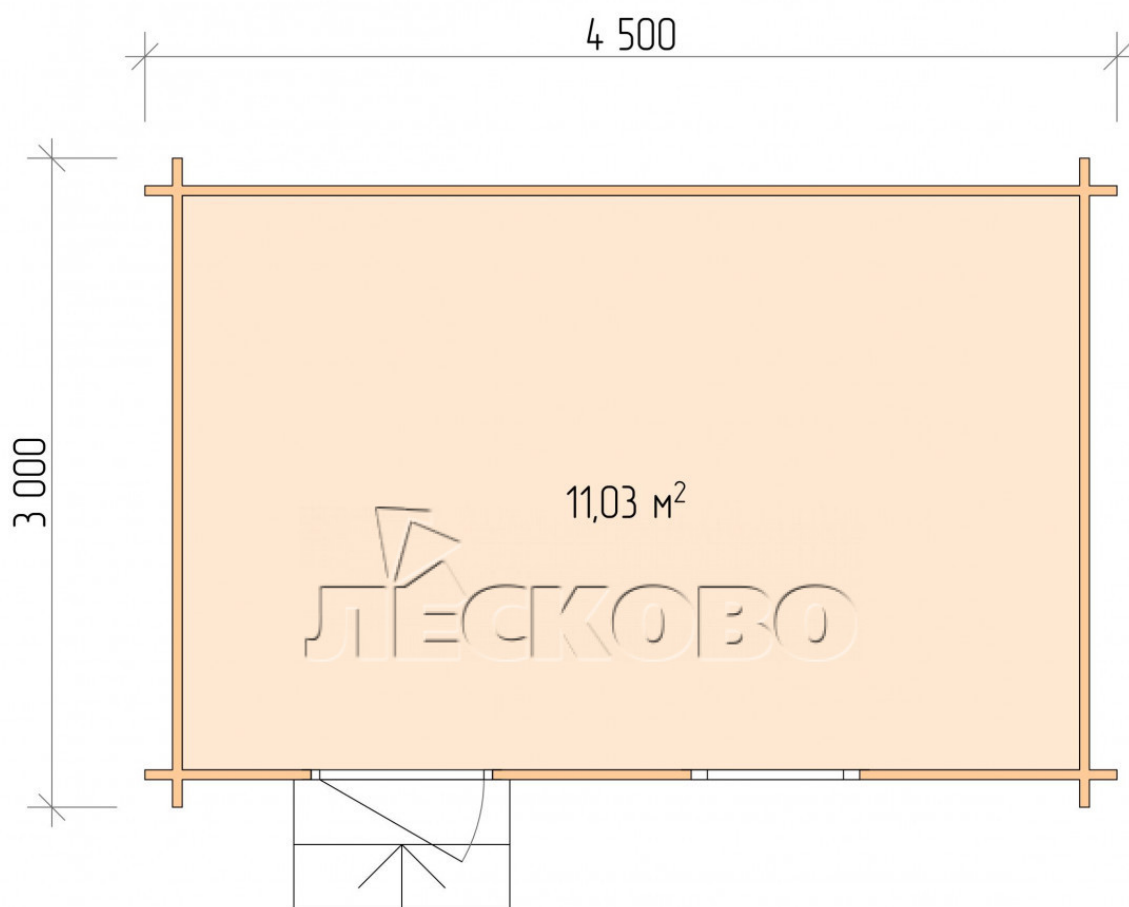

+7 (4942) 499-770

156014, г. Кострома, ул. Базовая, д. 8