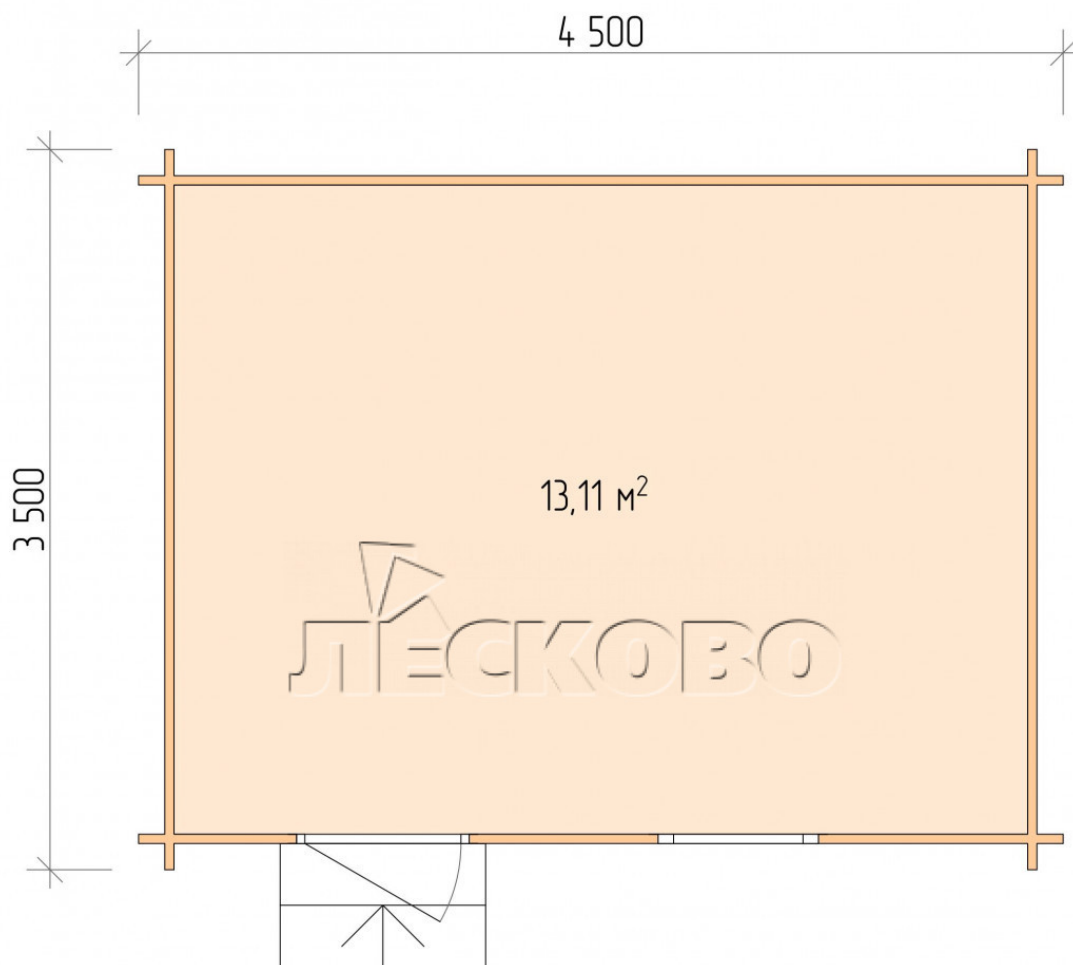

+7 (4942) 499-770

156014, г. Кострома, ул. Базовая, д. 8