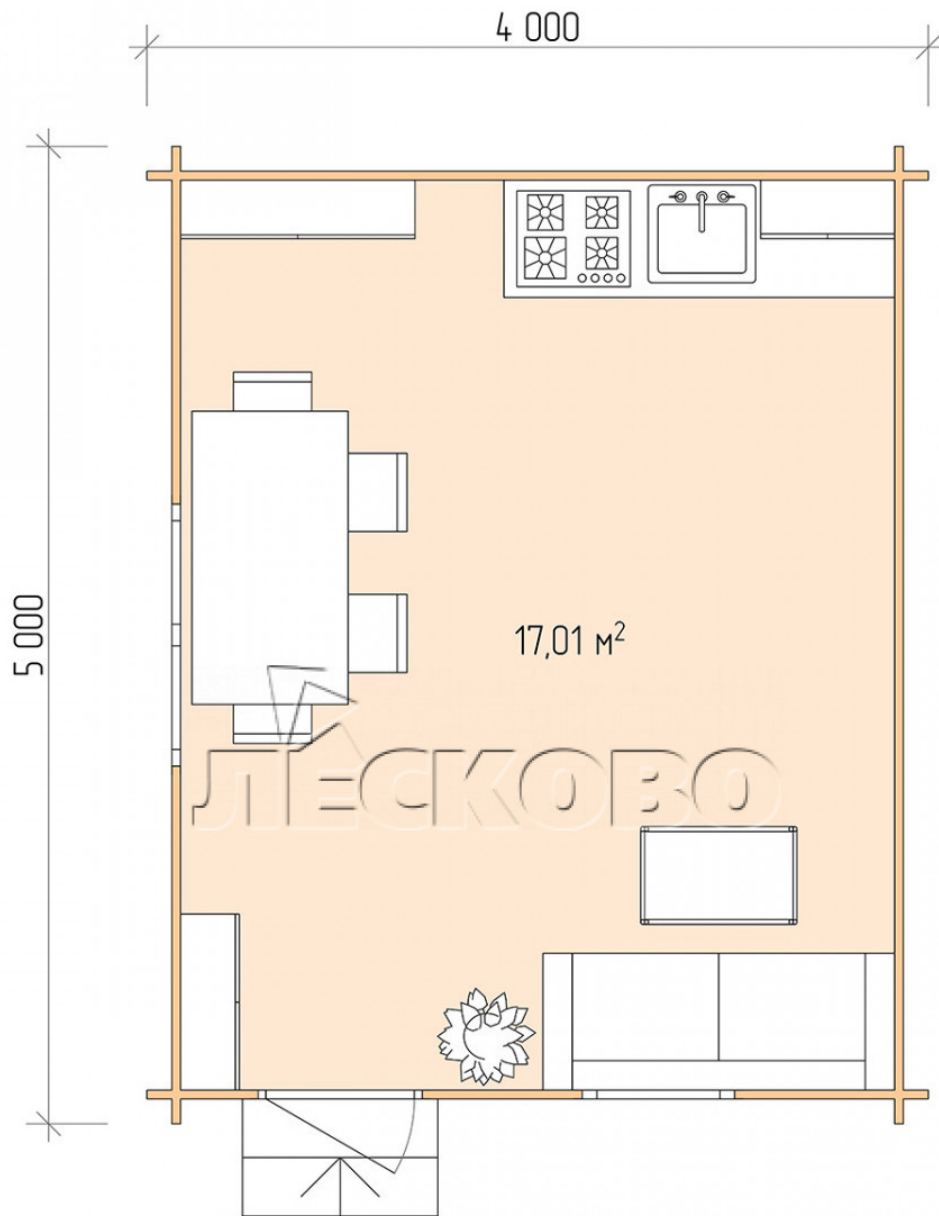

+7 (4942) 499-770

156014, г. Кострома, ул. Базовая, д. 8