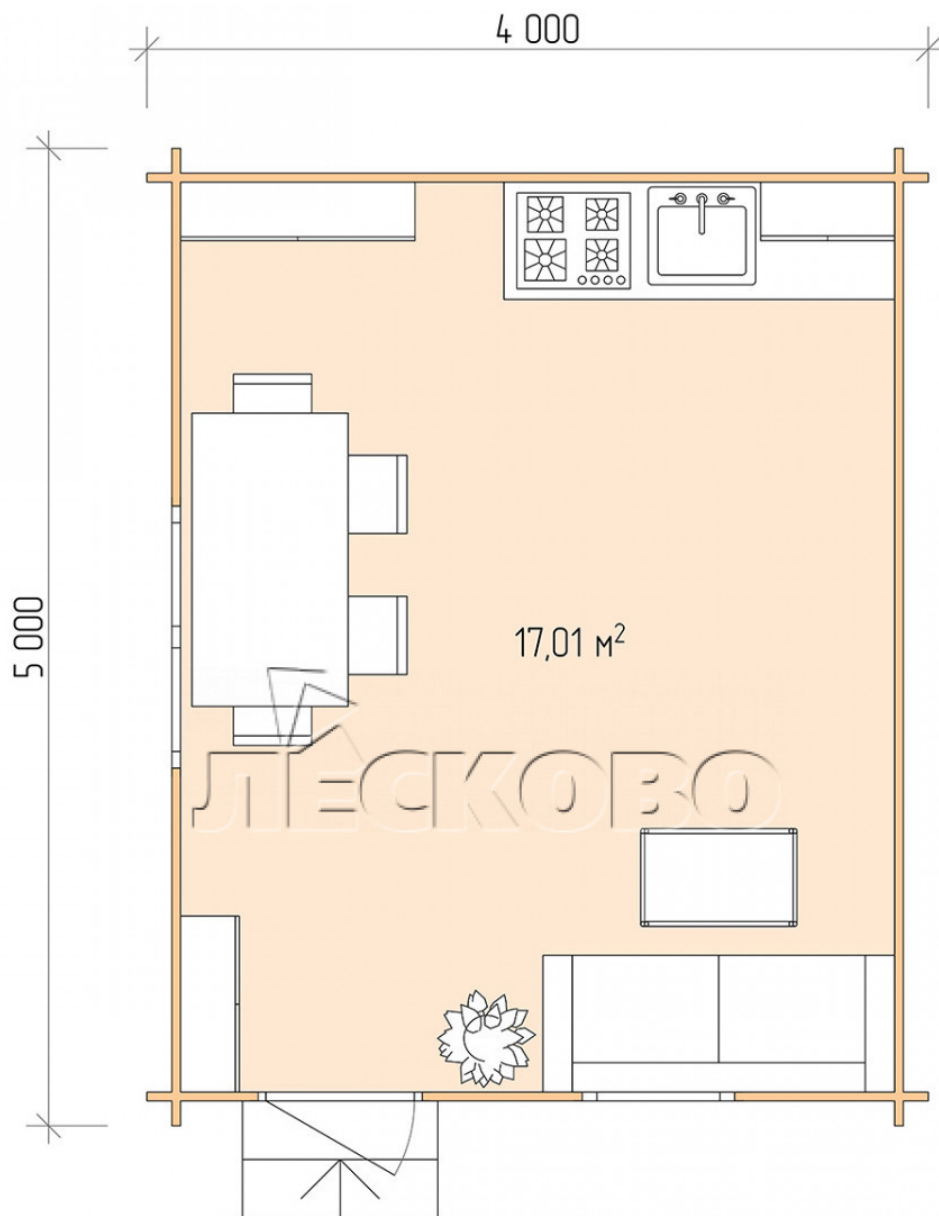

+7 (4942) 499-770

156014, г. Кострома, ул. Базовая, д. 8