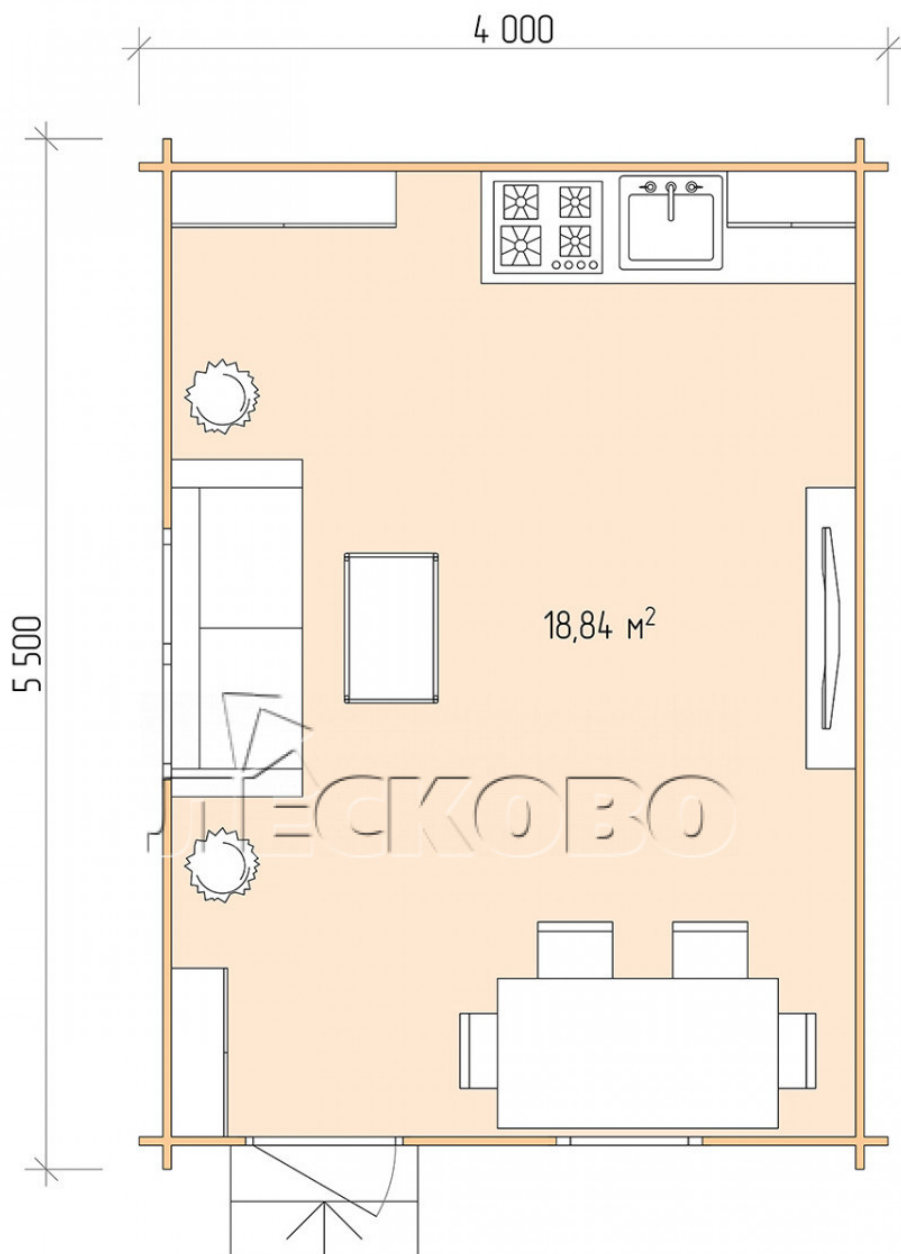

+7 (4942) 499-770

156014, г. Кострома, ул. Базовая, д. 8