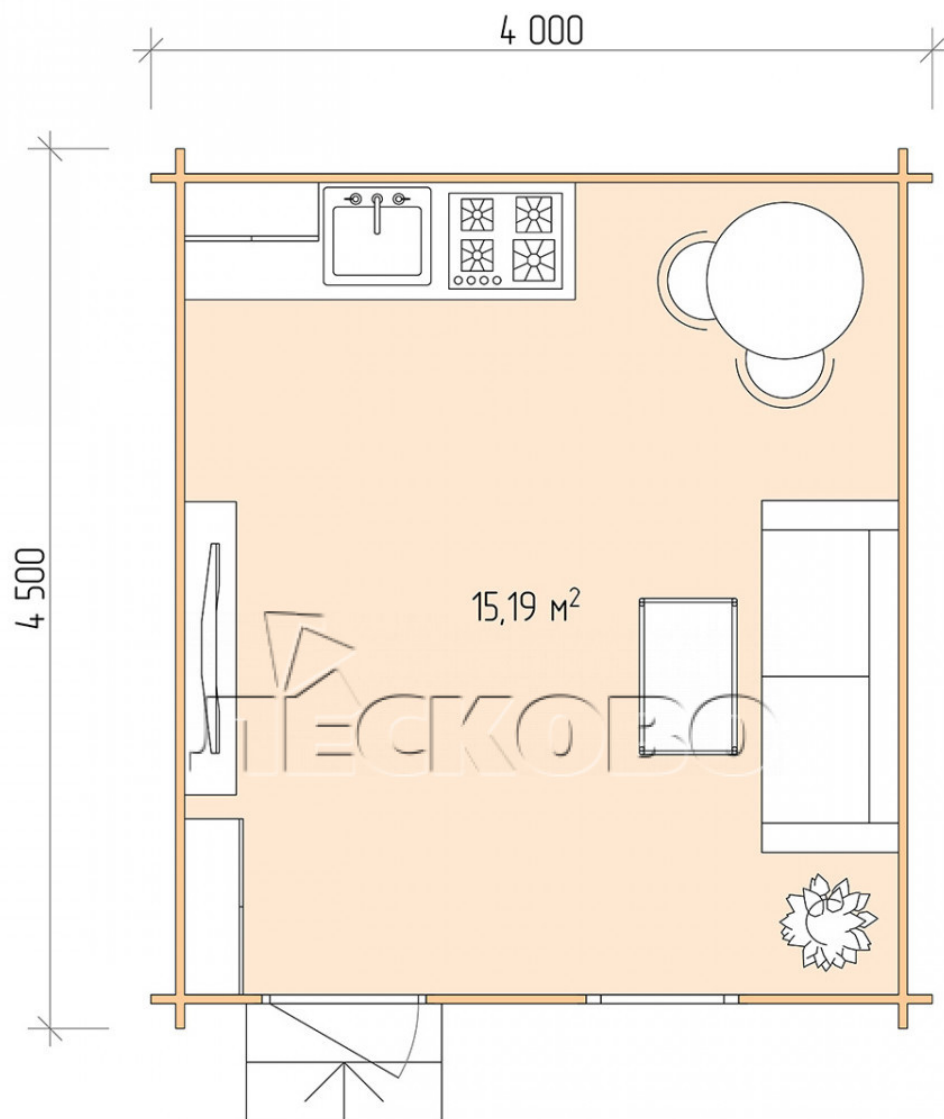

+7 (4942) 499-770

156014, г. Кострома, ул. Базовая, д. 8