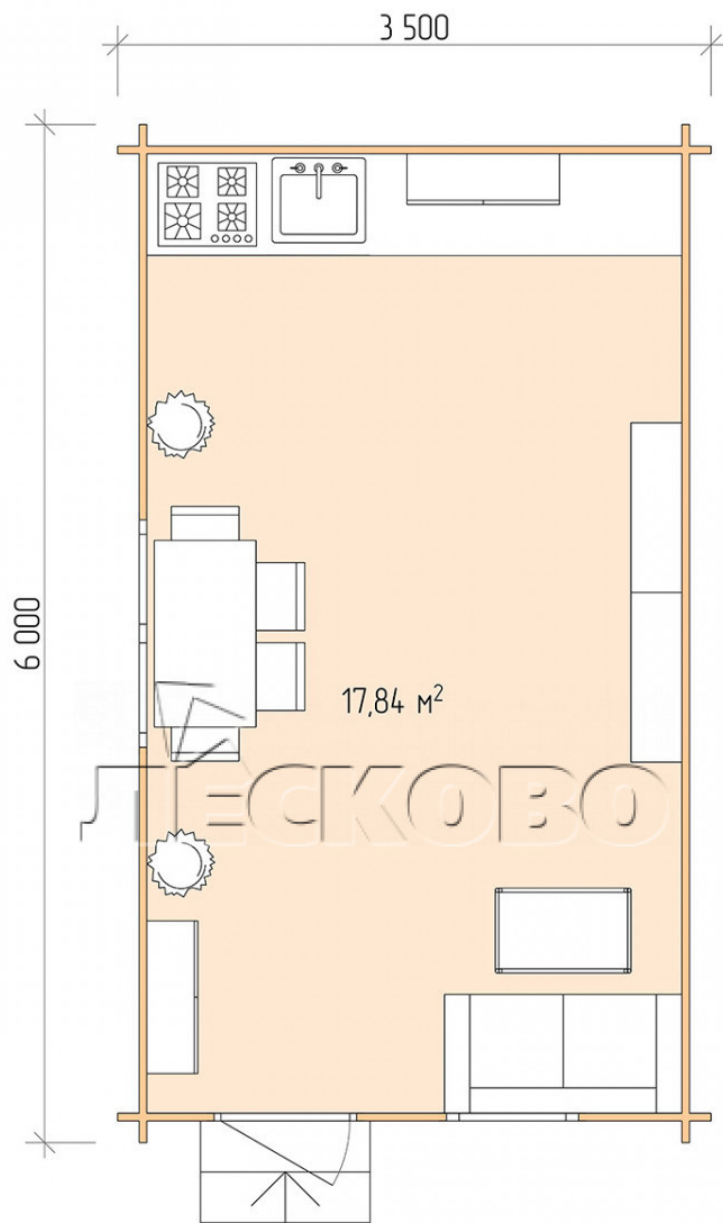

+7 (4942) 499-770

156014, г. Кострома, ул. Базовая, д. 8