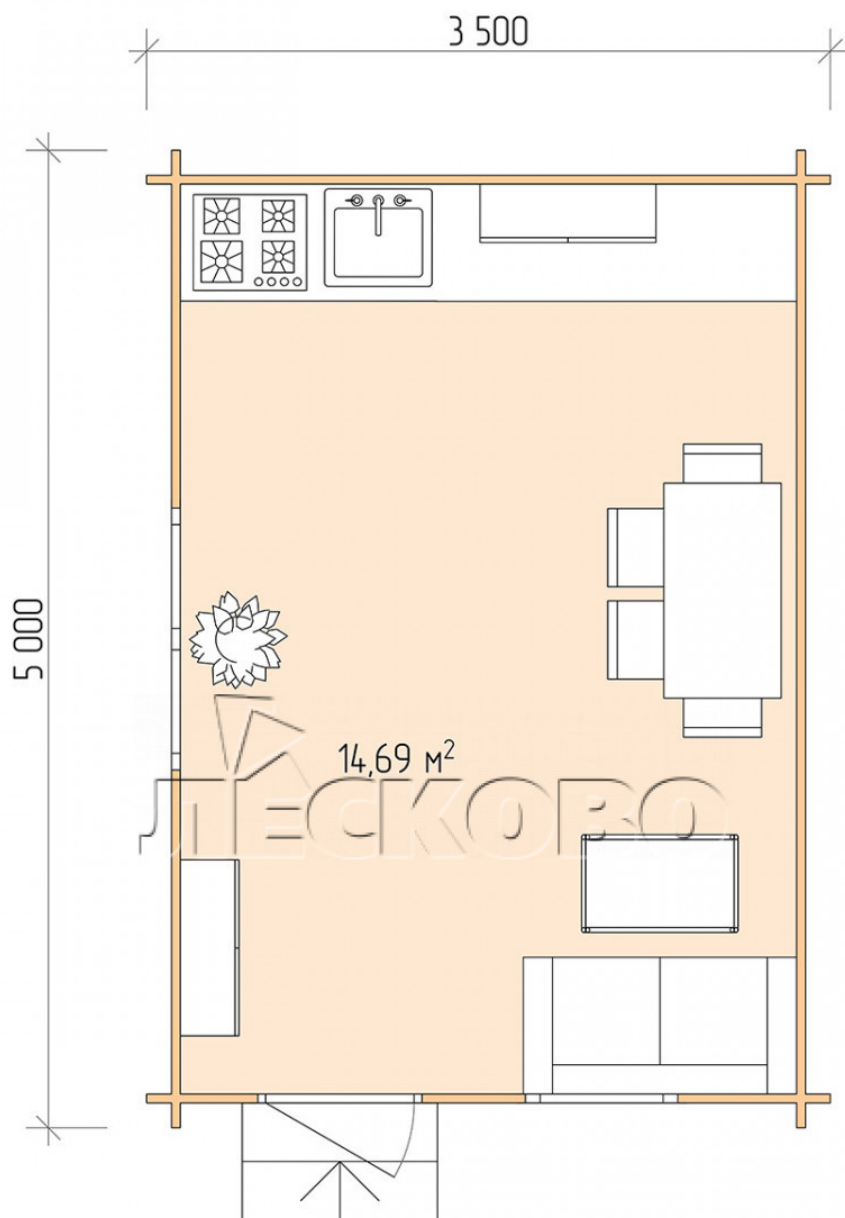

+7 (4942) 499-770

156014, г. Кострома, ул. Базовая, д. 8