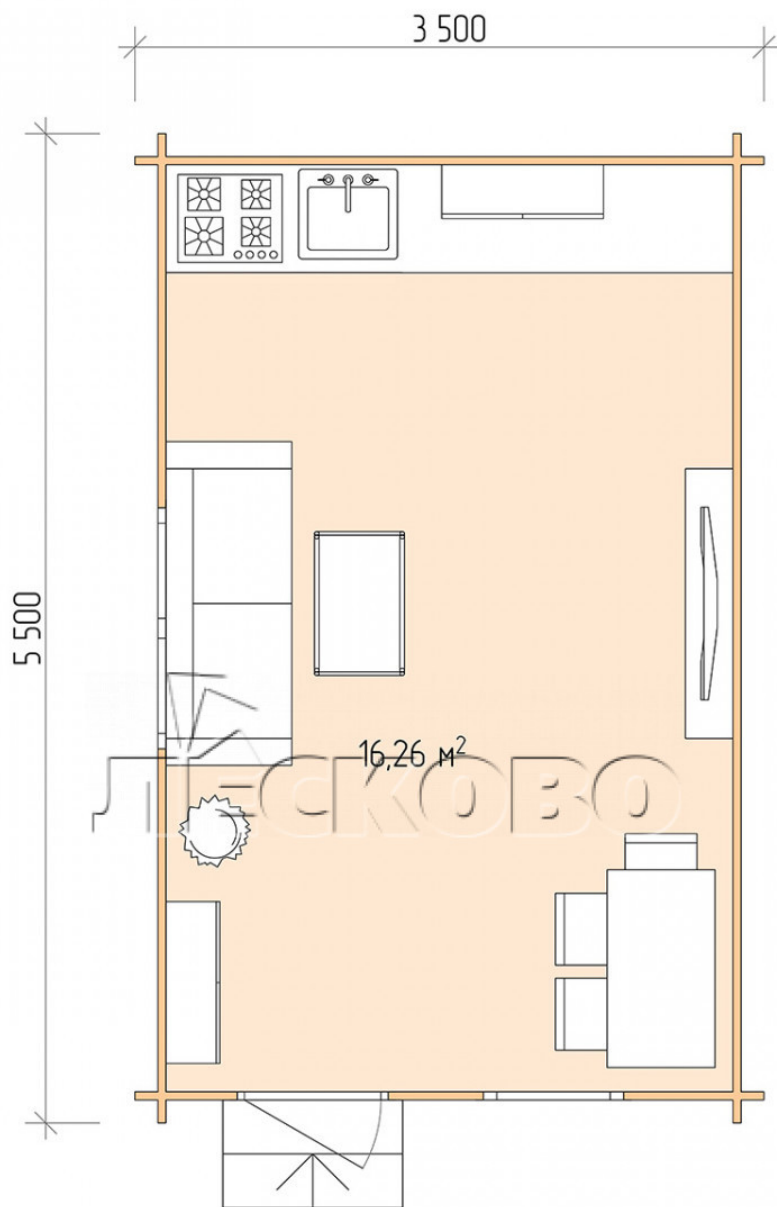

+7 (4942) 499-770

156014, г. Кострома, ул. Базовая, д. 8