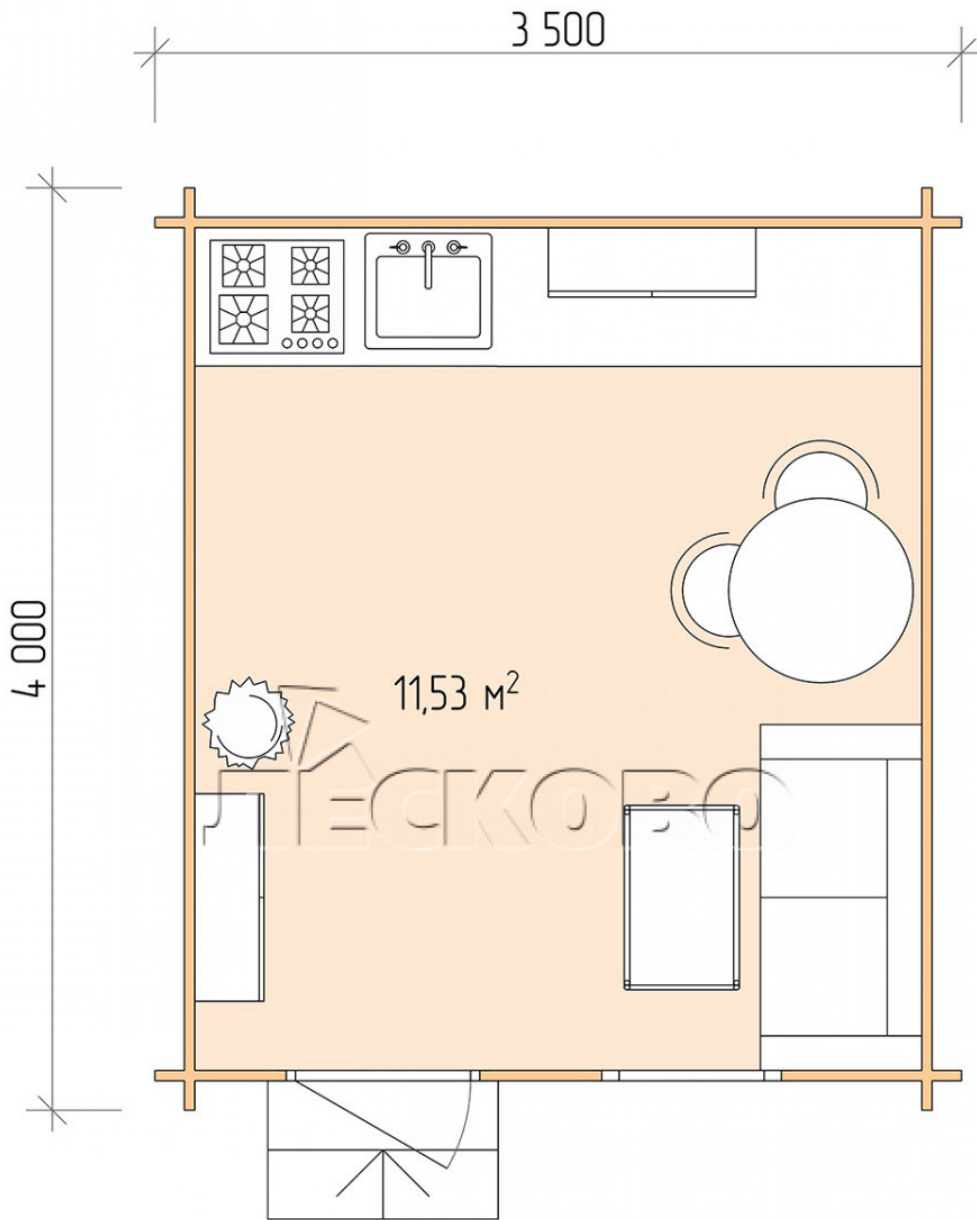

+7 (4942) 499-770

156014, г. Кострома, ул. Базовая, д. 8