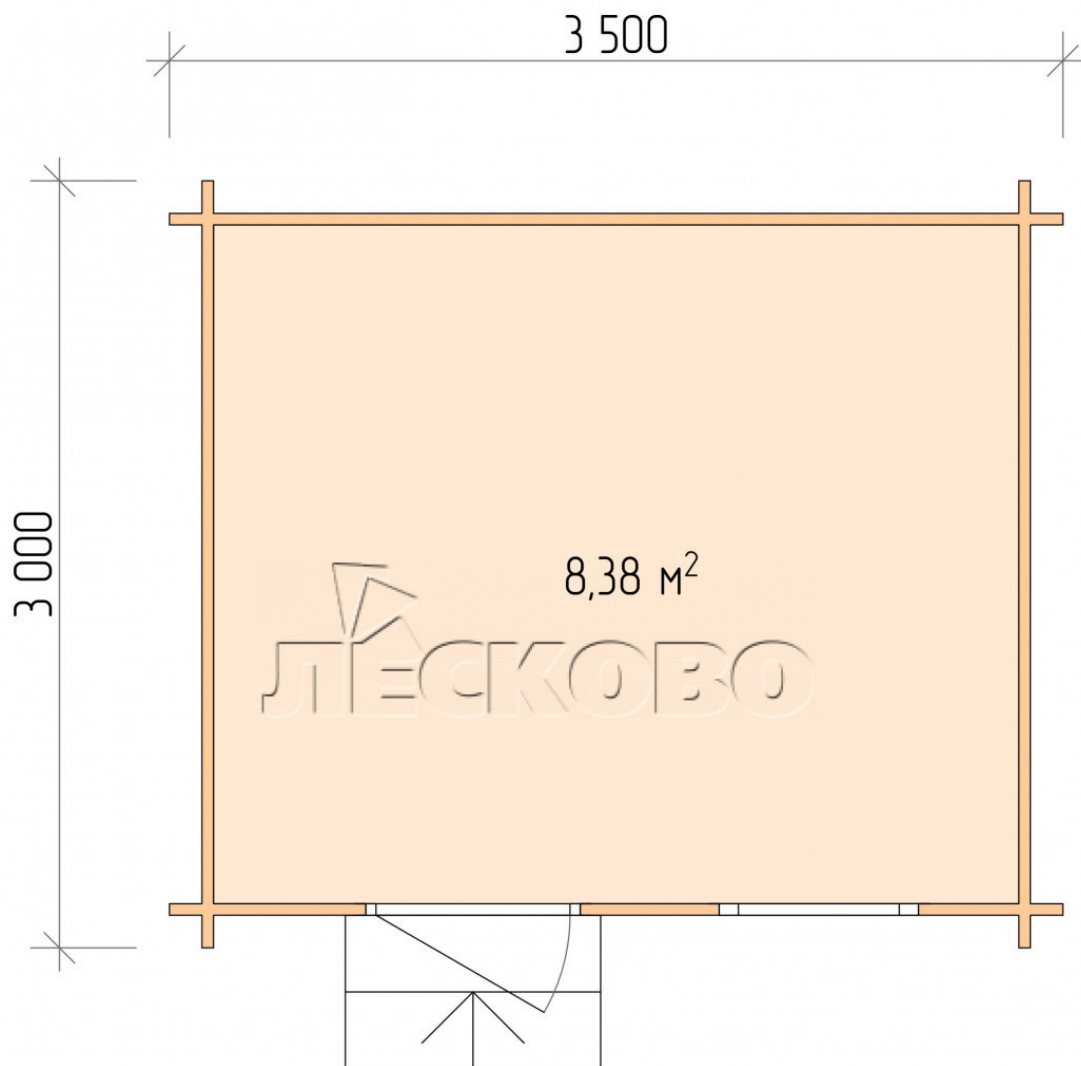

+7 (4942) 499-770

156014, г. Кострома, ул. Базовая, д. 8