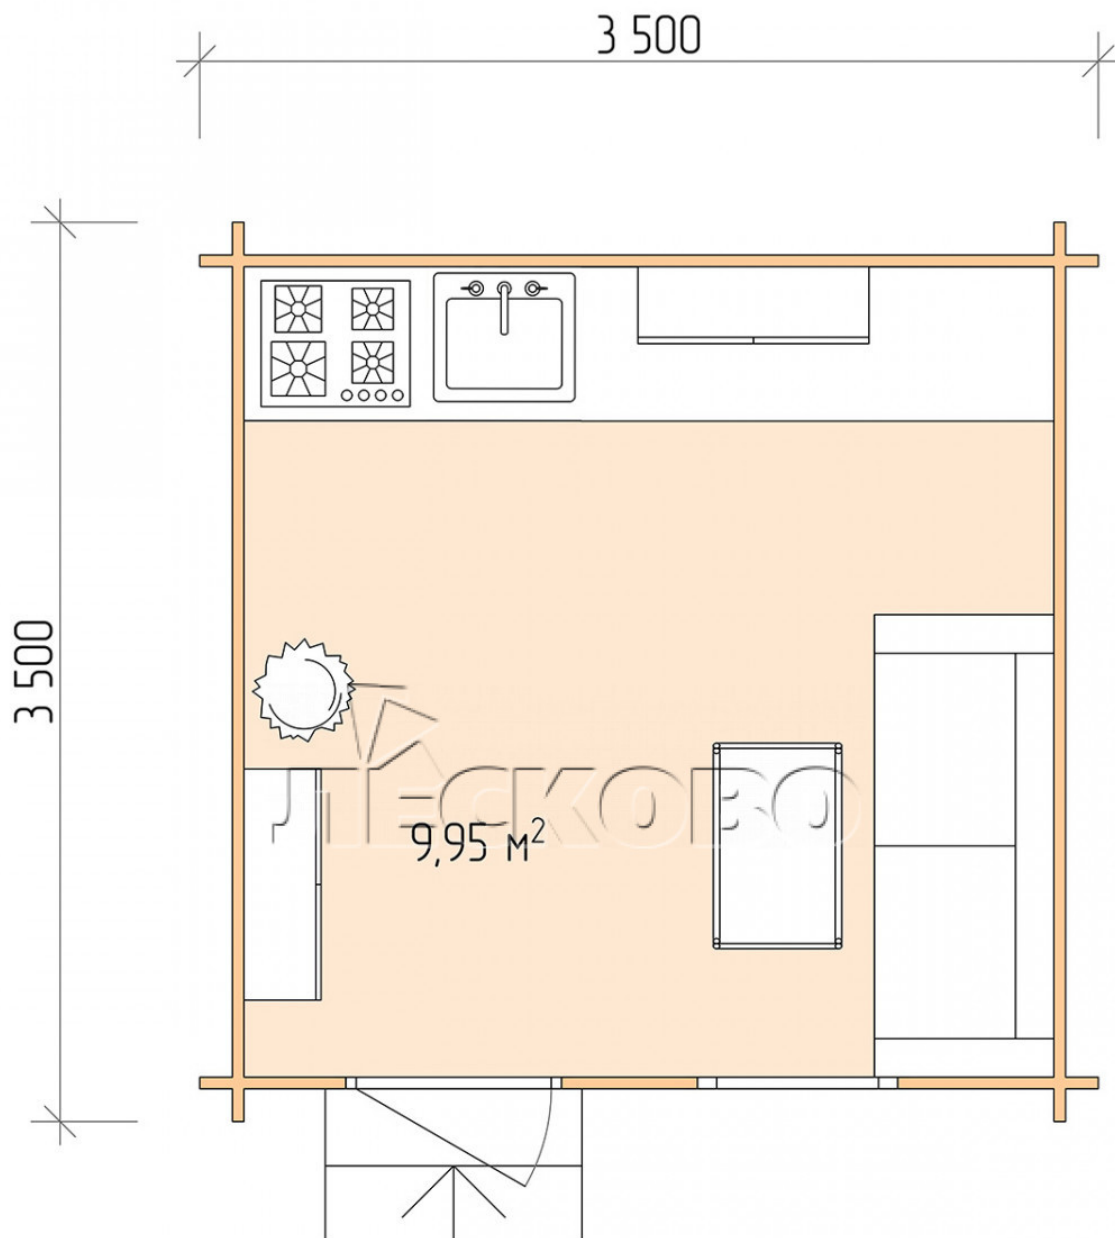

+7 (4942) 499-770

156014, г. Кострома, ул. Базовая, д. 8