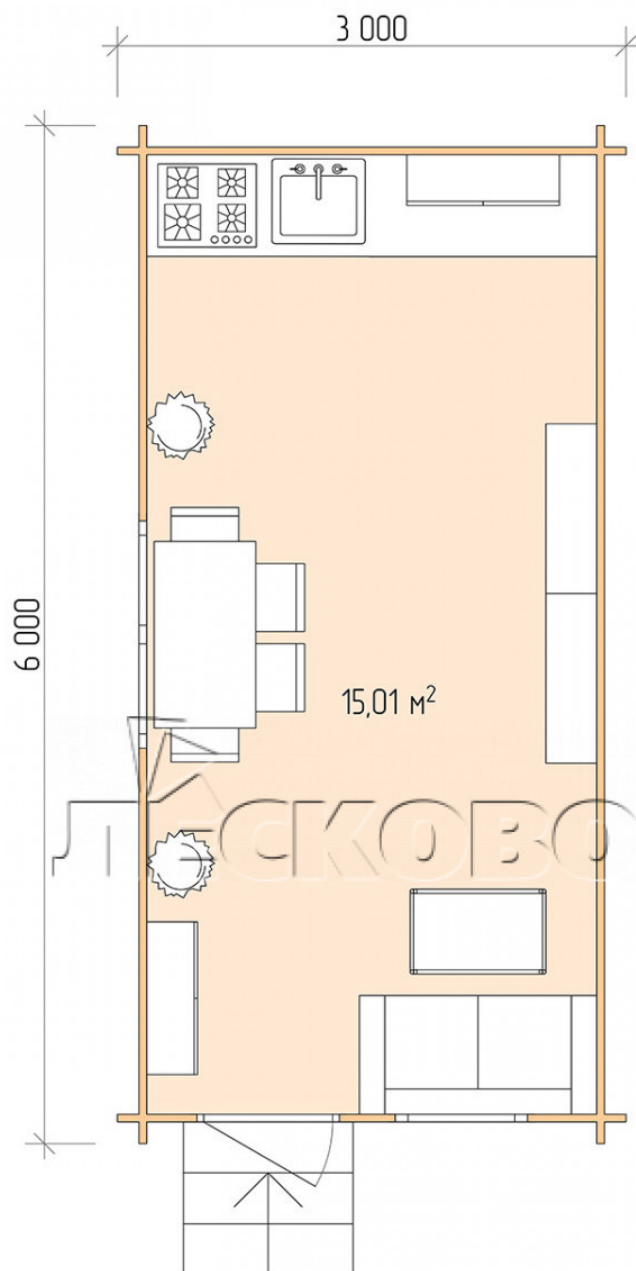

+7 (4942) 499-770

156014, г. Кострома, ул. Базовая, д. 8