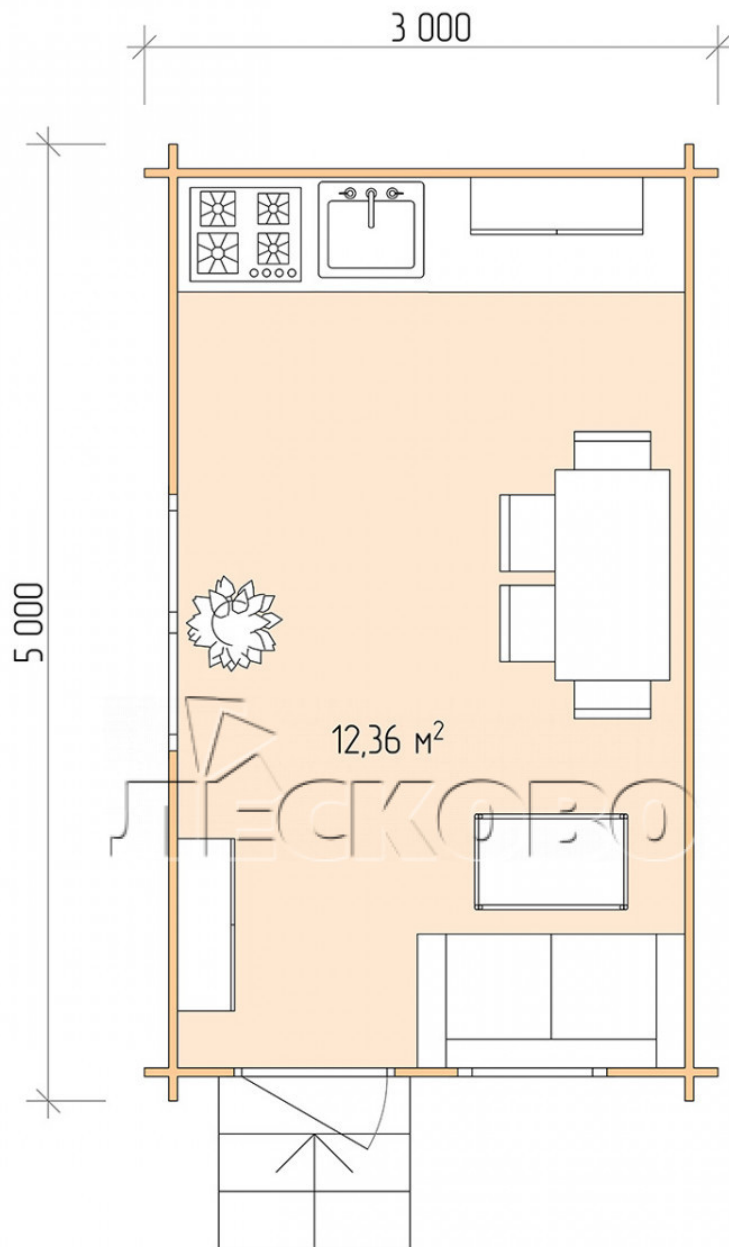

+7 (4942) 499-770

156014, г. Кострома, ул. Базовая, д. 8