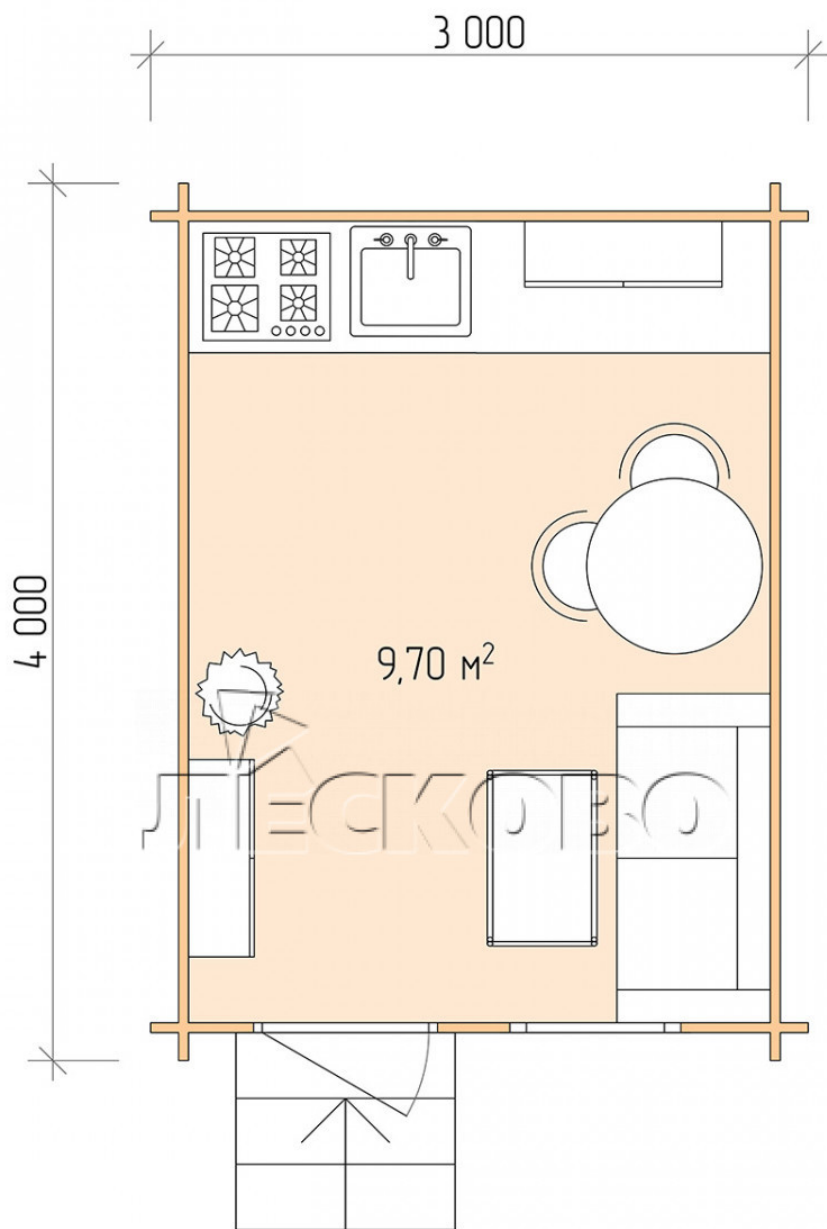

+7 (4942) 499-770

156014, г. Кострома, ул. Базовая, д. 8