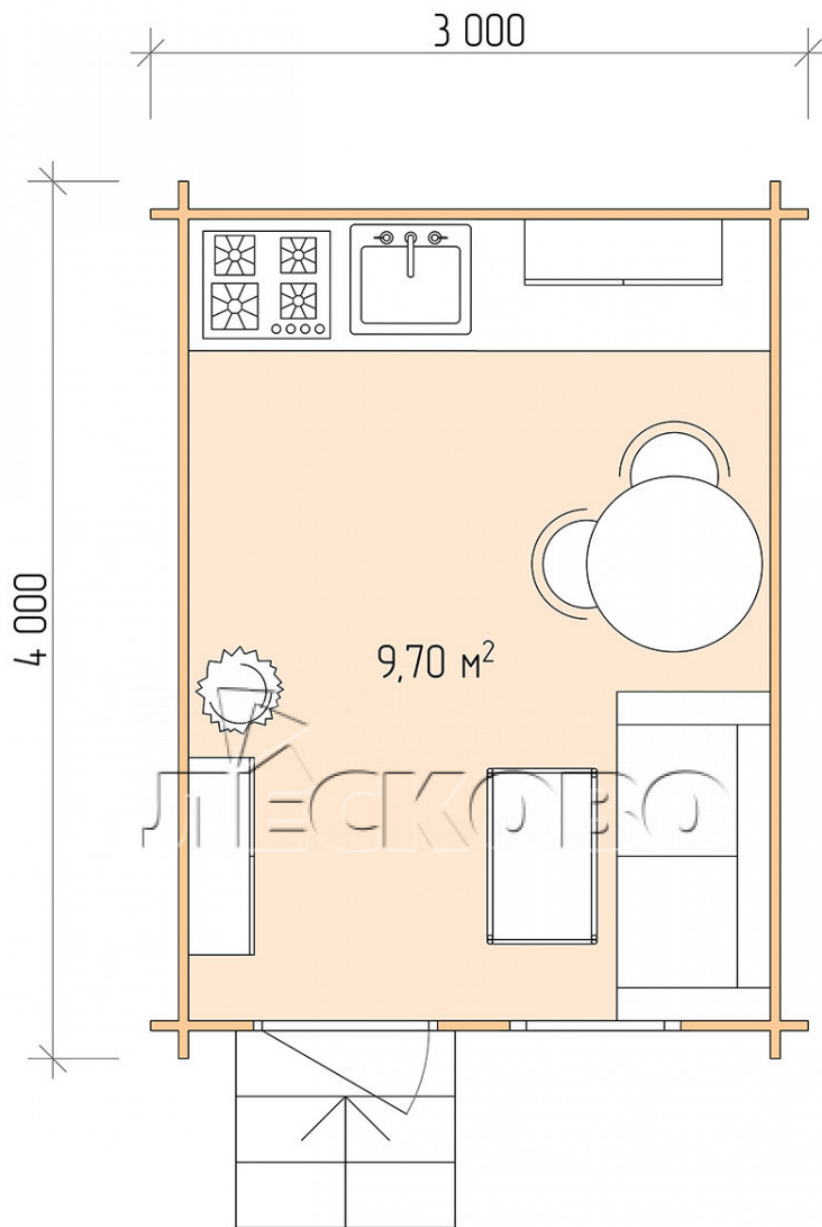

+7 (4942) 499-770

156014, г. Кострома, ул. Базовая, д. 8