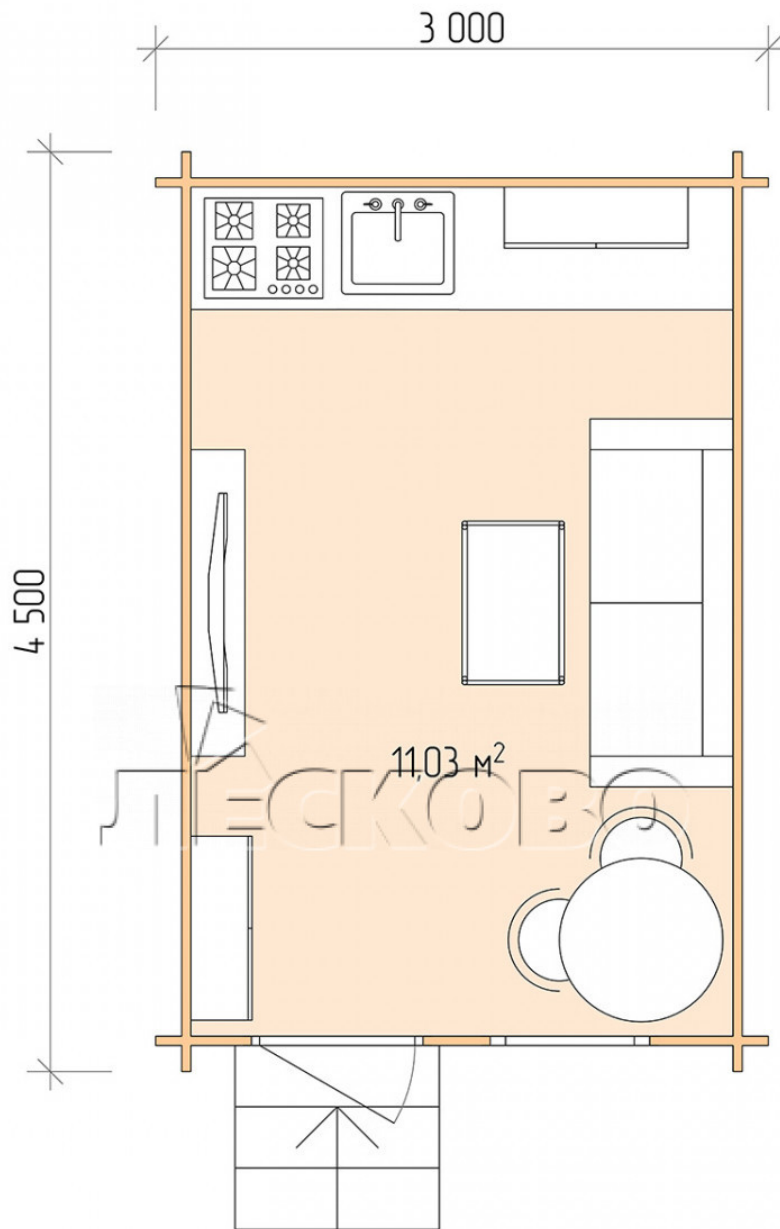

+7 (4942) 499-770

156014, г. Кострома, ул. Базовая, д. 8