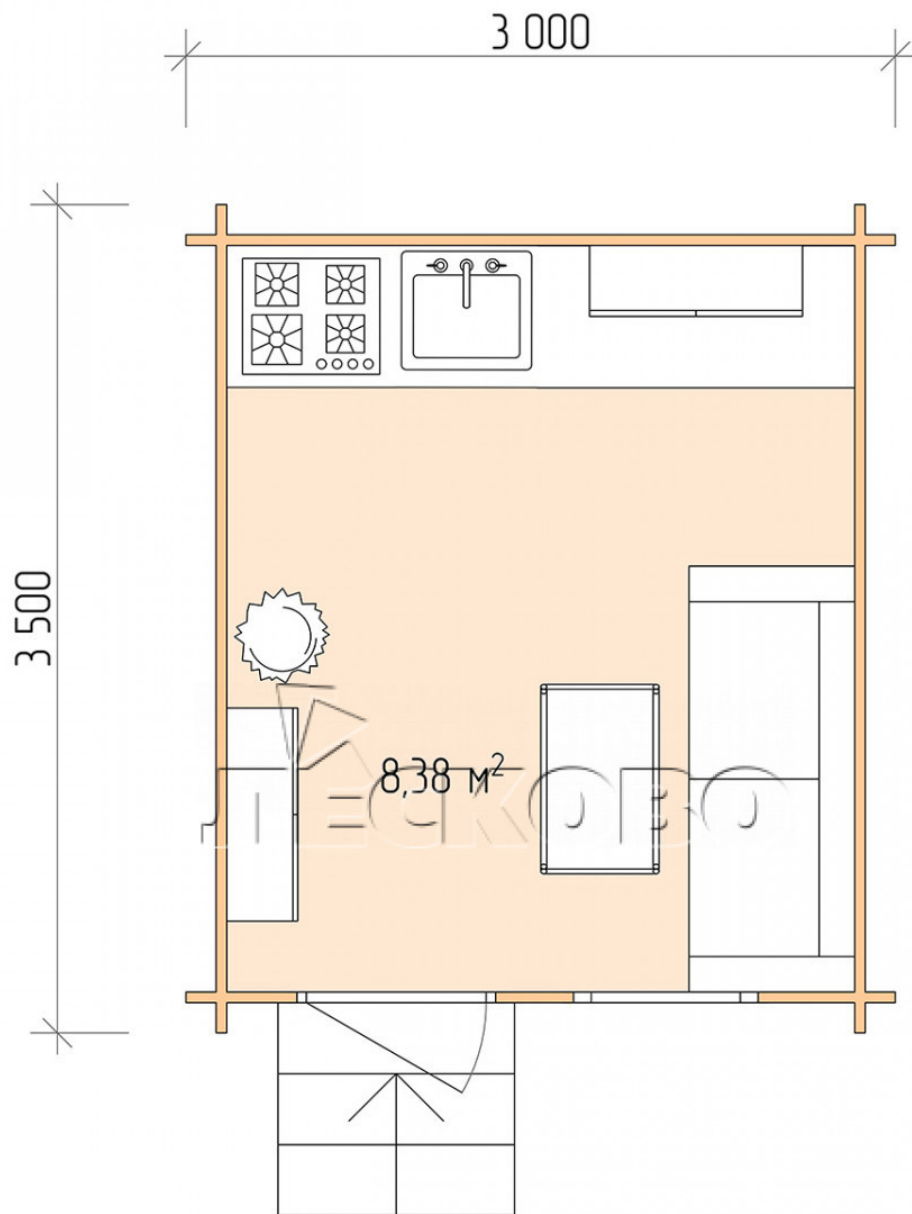

+7 (4942) 499-770

156014, г. Кострома, ул. Базовая, д. 8