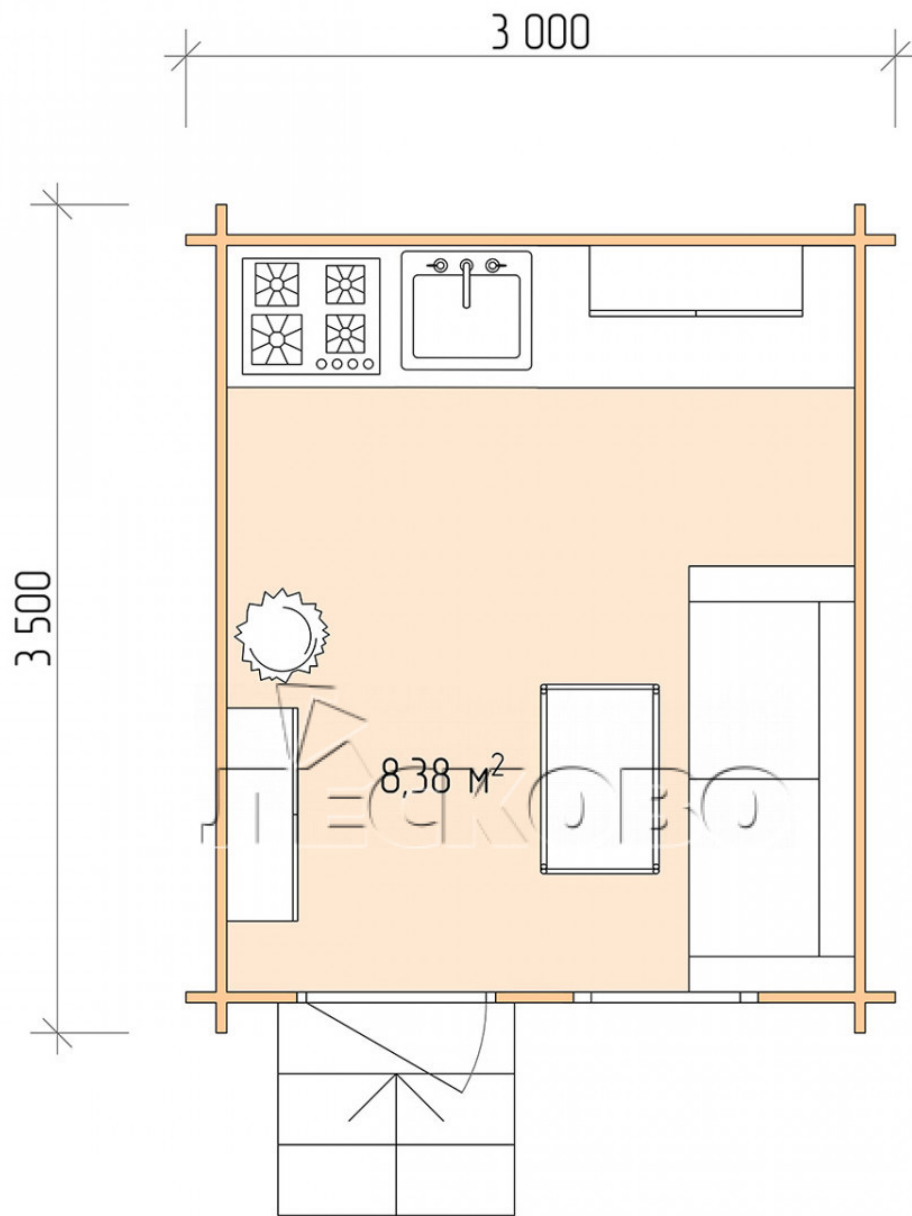

+7 (4942) 499-770

156014, г. Кострома, ул. Базовая, д. 8