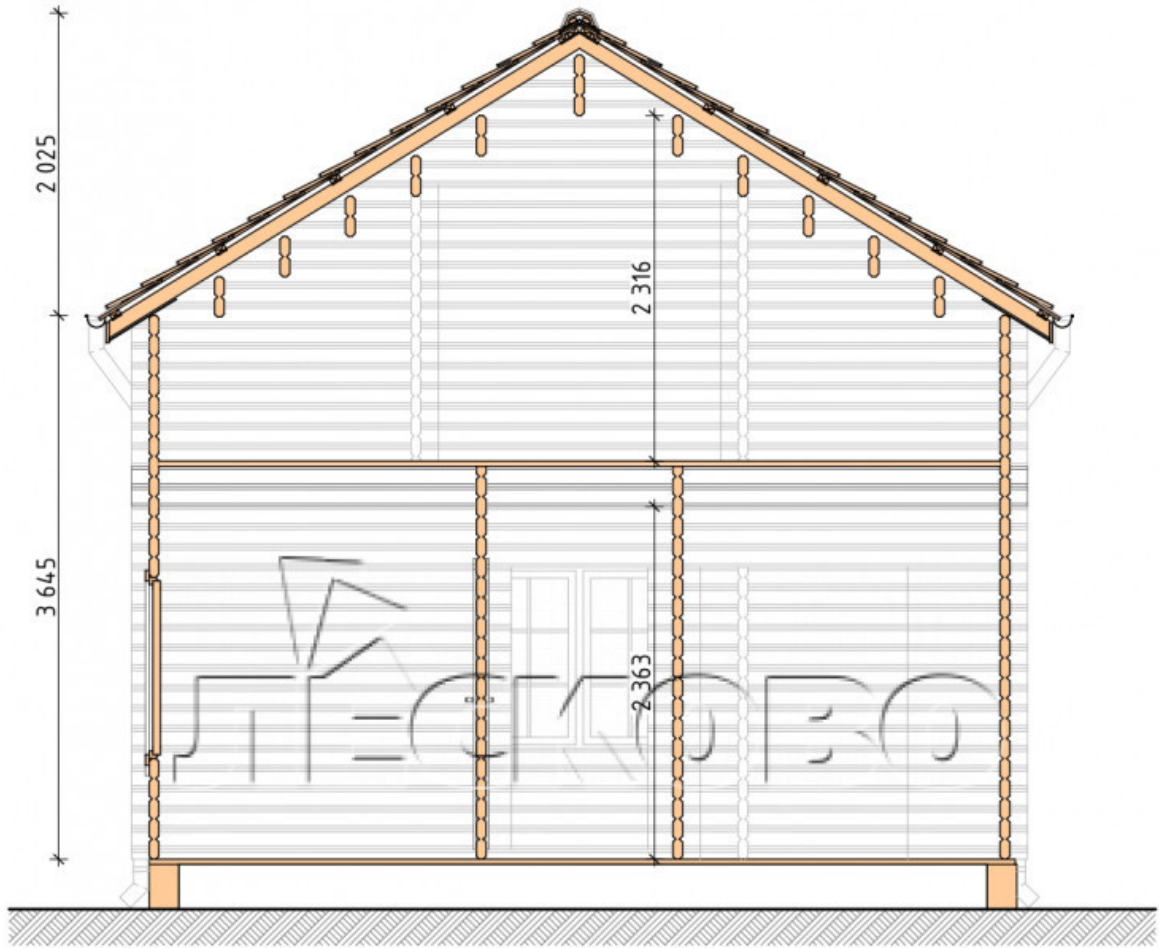

## Log Cabin "DL-33"

Project Dimensions

6 × 6 / 47 m<sup>2</sup>

Full house set

**10,671 €**

### Timber

45 MM

65 MM  
+ 2,949 €

# House Kit

- Wall kit: 44 × 145mm mini-chamber drying chamber with bowls for the project. The material of the tree is spruce, pine (GOST 8486). Humidity 12-14%. The height of the walls is 2.16 m;
- Logs, lower harness: board 45 × 145 mm chamber drying 12-16%;
- Floors: floorboard 35 mm, Chamber drying;
- Ceiling: imitation of a bar 20 × 135 mm, Chamber drying;
- Wooden windows, glass 4 mm, Single. Treatment with a colorless antiseptic. Hardware;

Window 1.34×1.17  
м.5 шт.

0.87×0.78 м.2 шт.

- Wooden doors;

2 шт.

0.84×1.885 м.  
glass.1 шт.

7. Platbands: dry planed board 20 × 100 mm;

8. Roof: shingles.

9. Skirting board 35 mm.