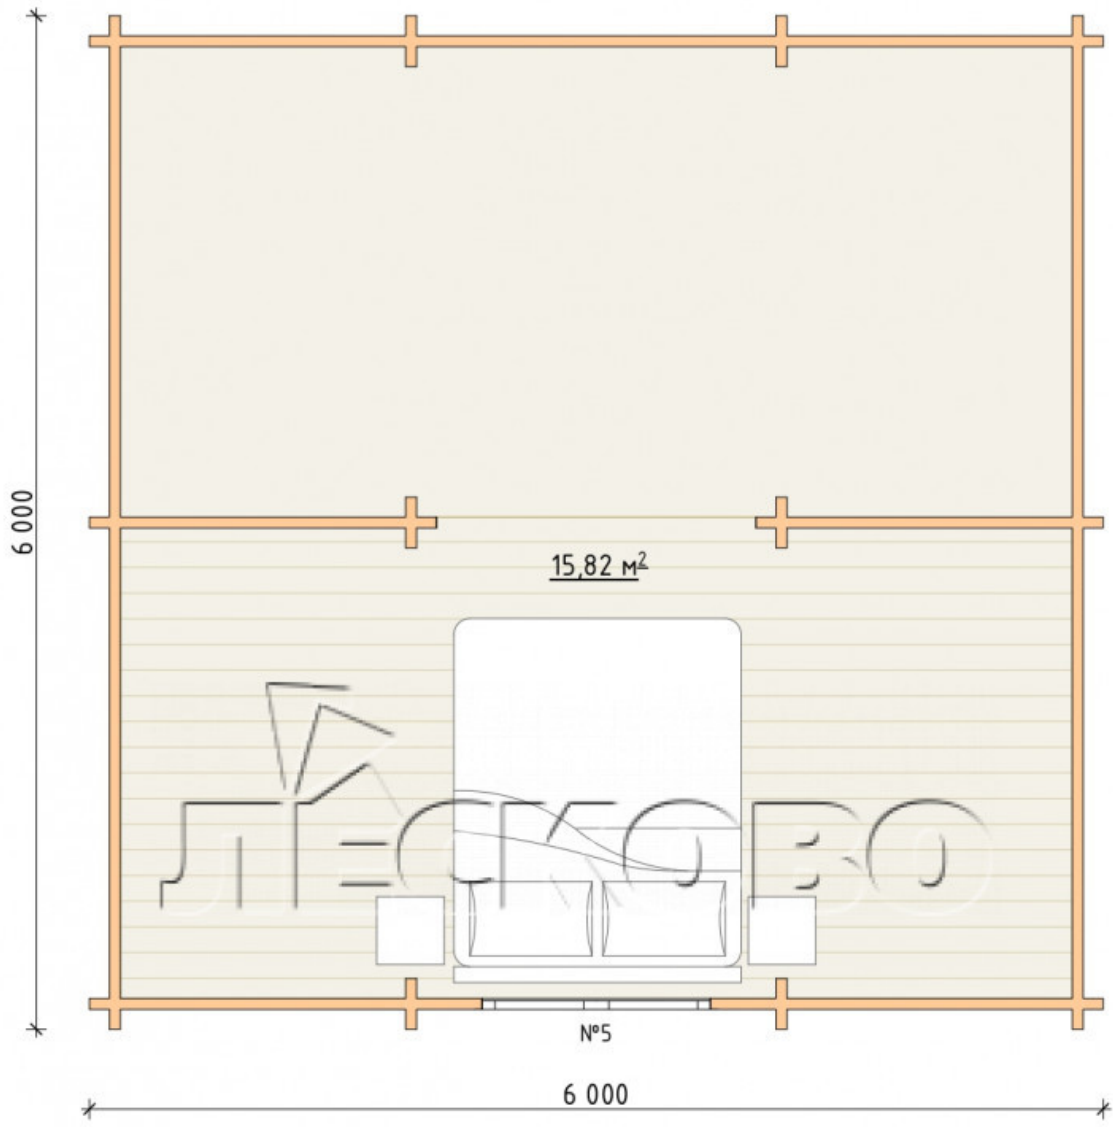

## Log Cabin "DL-33"

Project Dimensions

6 × 6 / 47 m<sup>2</sup>

Full house set

**10,671 €**

# House Kit

- Wall kit: 44 × 145mm mini-chamber drying chamber with bowls for the project. The material of the tree is spruce, pine (GOST 8486). Humidity 12-14%. The height of the walls is 2.16 m;
- Logs, lower harness: board 45 × 145 mm chamber drying 12-16%;
- Floors: floorboard 35 mm, Chamber drying;
- Ceiling: imitation of a bar 20 × 135 mm, Chamber drying;
- Wooden windows, glass 4 mm, Single. Treatment with a colorless antiseptic. Hardware;

Window 1.34×1.17  
м.5 шт.

0.87×0.78 м.2 шт.

- Wooden doors;

2 шт.

0.84×1.885 м.  
glass.1 шт.

7. Platbands: dry planed board 20 × 100 mm;

8. Roof: shingles.

9. Skirting board 35 mm.