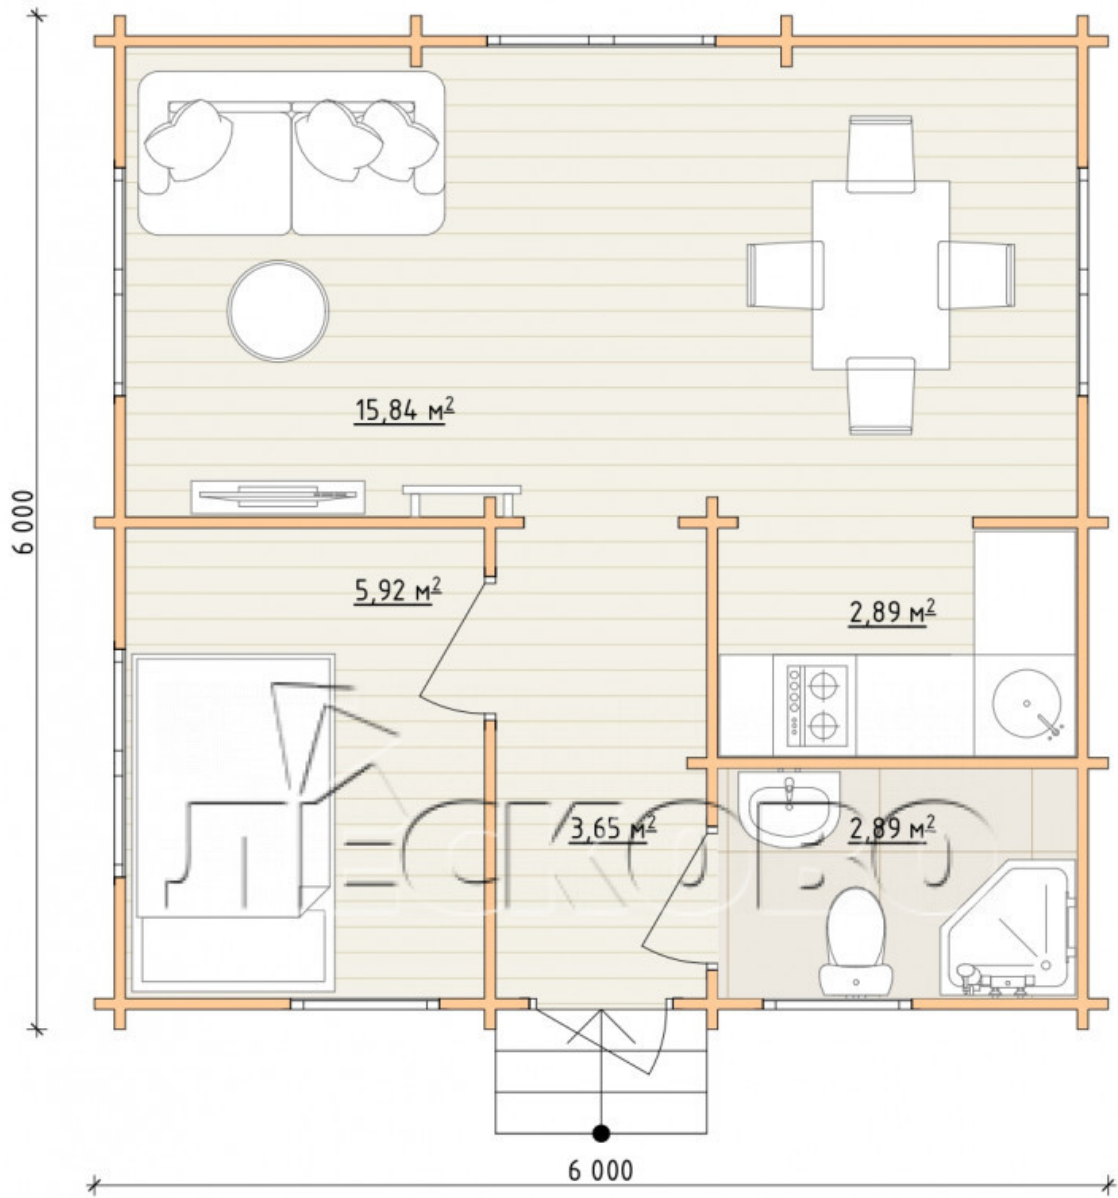

## Log Cabin "DL-33"

Project Dimensions

6 × 6 / 47 m<sup>2</sup>

Full house set

**10,671 €**

### Timber

45 MM

65 MM  
+ 2,949 €

# House Kit

- Wall kit: 44 × 145mm mini-chamber drying chamber with bowls for the project. The material of the tree is spruce, pine (GOST 8486). Humidity 12-14%. The height of the walls is 2.16 m;
- Logs, lower harness: board 45 × 145 mm chamber drying 12-16%;
- Floors: floorboard 35 mm, Chamber drying;
- Ceiling: imitation of a bar 20 × 135 mm, Chamber drying;
- Wooden windows, glass 4 mm, Single. Treatment with a colorless antiseptic. Hardware;

Window 1.34×1.17  
м.5 шт.

0.87×0.78 м.2 шт.

- Wooden doors;

2 шт.

0.84×1.885 м.  
glass.1 шт.

7. Platbands: dry planed board 20 × 100 mm;

8. Roof: shingles.

9. Skirting board 35 mm.