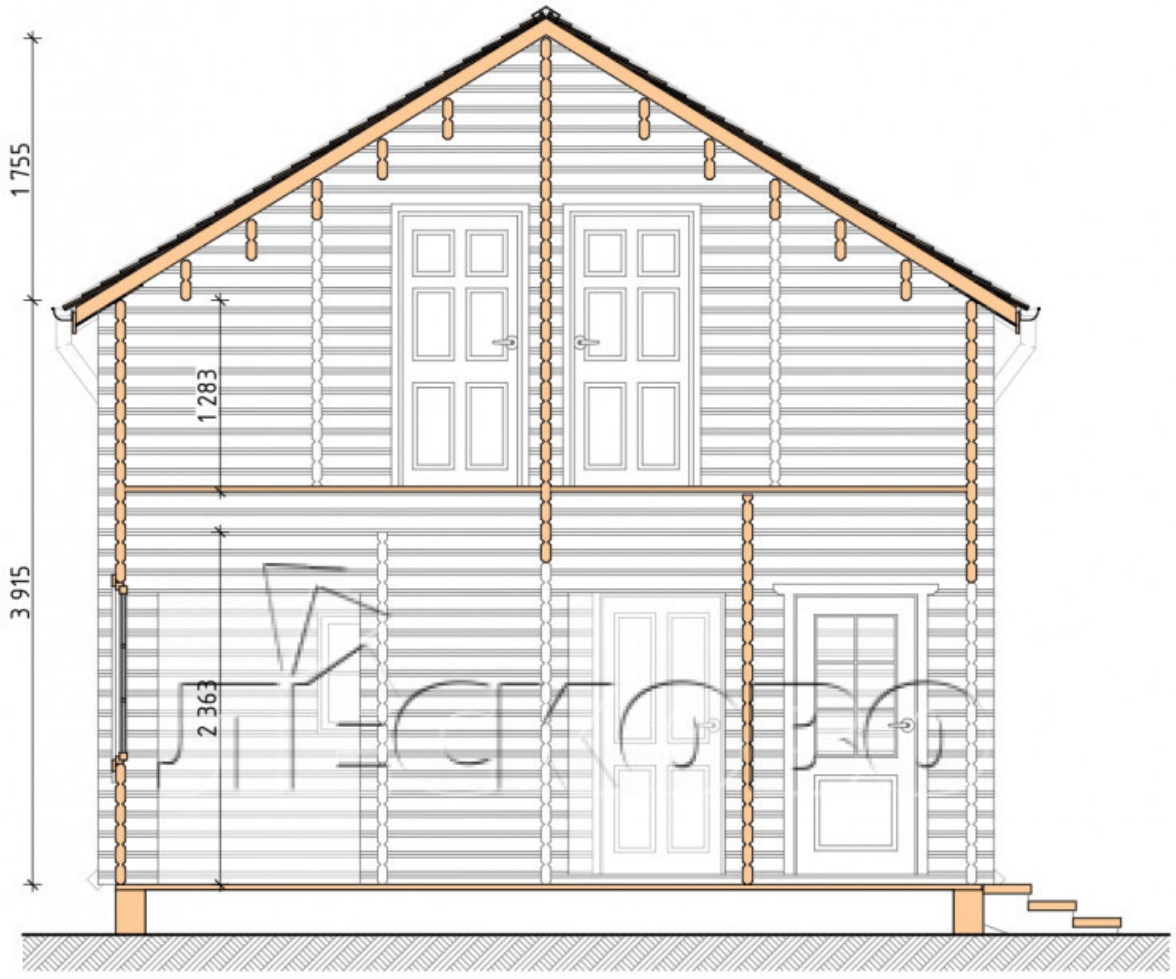

Log Cabin "DL-32"

Project Dimensions

6 × 6 / 55.8 m²

Full house set

11,659 €

Timber

45 MM

65 MM
+ 3,227 €

Project planning

House Kit

- Wall kit: 44 × 145mm mini-chamber drying chamber with bowls for the project. The material of the tree is spruce, pine (GOST 8486). Humidity 12-14%. The height of the walls is 2.16 m;
- Logs, lower harness: board 45 × 145 mm chamber drying 12-16%;
- Floors: floorboard 35 mm, Chamber drying;
- Ceiling: imitation of a bar 20 × 135 mm, Chamber drying;
- Wooden windows, glass 4 mm, Single. Treatment with a colorless antiseptic. Hardware;