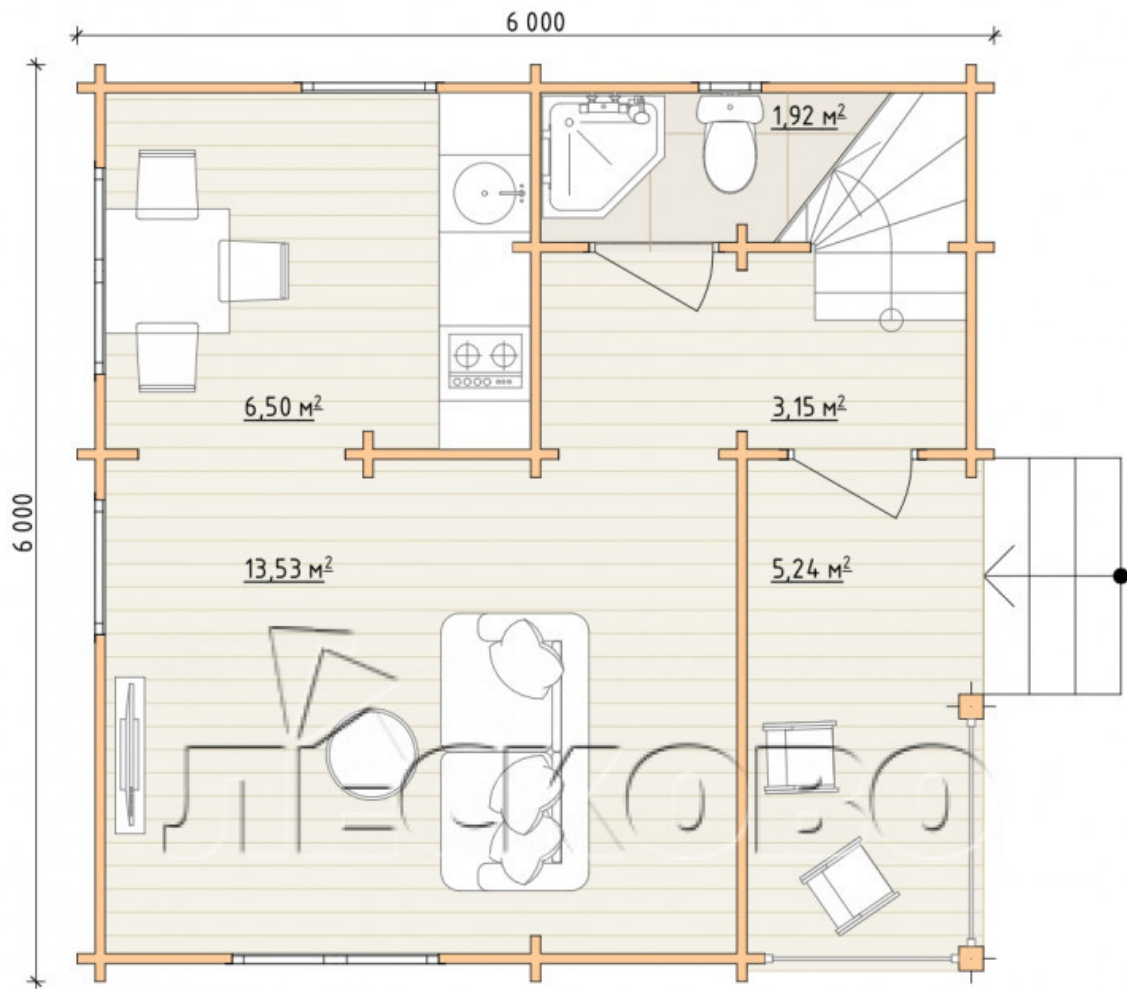

Log Cabin "DL-32"

Project Dimensions

6 × 6 / 55.8 m²

Full house set

11,659 €

Timber

45 MM

65 MM
+ 3,227 €

Project planning

House Kit

- Wall kit: 44 × 145mm mini-chamber drying chamber with bowls for the project. The material of the tree is spruce, pine (GOST 8486). Humidity 12-14%. The height of the walls is 2.16 m;
- Logs, lower harness: board 45 × 145 mm chamber drying 12-16%;
- Floors: floorboard 35 mm, Chamber drying;
- Ceiling: imitation of a bar 20 × 135 mm, Chamber drying;
- Wooden windows, glass 4 mm, Single. Treatment with a colorless antiseptic. Hardware;

Window 0.87×1.17
м.1 шт.

Window 1.34×1.17
м.2 шт.

0.40×0.38 м.1 шт.

0.87×0.78 м.4 шт.

- Wooden doors;

3 шт.

0.84×1.885 м.
glass.1 шт.

7. Platbands: dry planed board 20 × 100 mm;