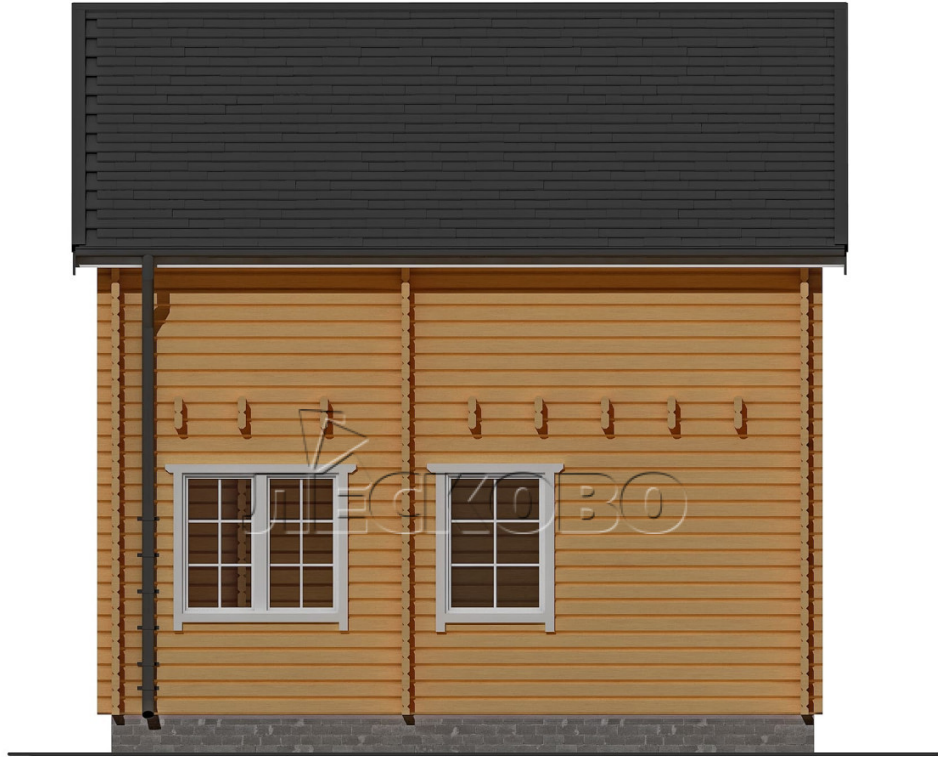

Log Cabin "DL-32"

Project Dimensions

6 × 6 / 55.8 m²

Full house set

11,659 €

Timber

45 MM

65 MM
+ 3,227 €

Project planning

House Kit

- Wall kit: 44 × 145mm mini-chamber drying chamber with bowls for the project. The material of the tree is spruce, pine (GOST 8486). Humidity 12-14%. The height of the walls is 2.16 m;
- Logs, lower harness: board 45 × 145 mm chamber drying 12-16%;
- Floors: floorboard 35 mm, Chamber drying;
- Ceiling: imitation of a bar 20 × 135 mm, Chamber drying;
- Wooden windows, glass 4 mm, Single. Treatment with a colorless antiseptic. Hardware;