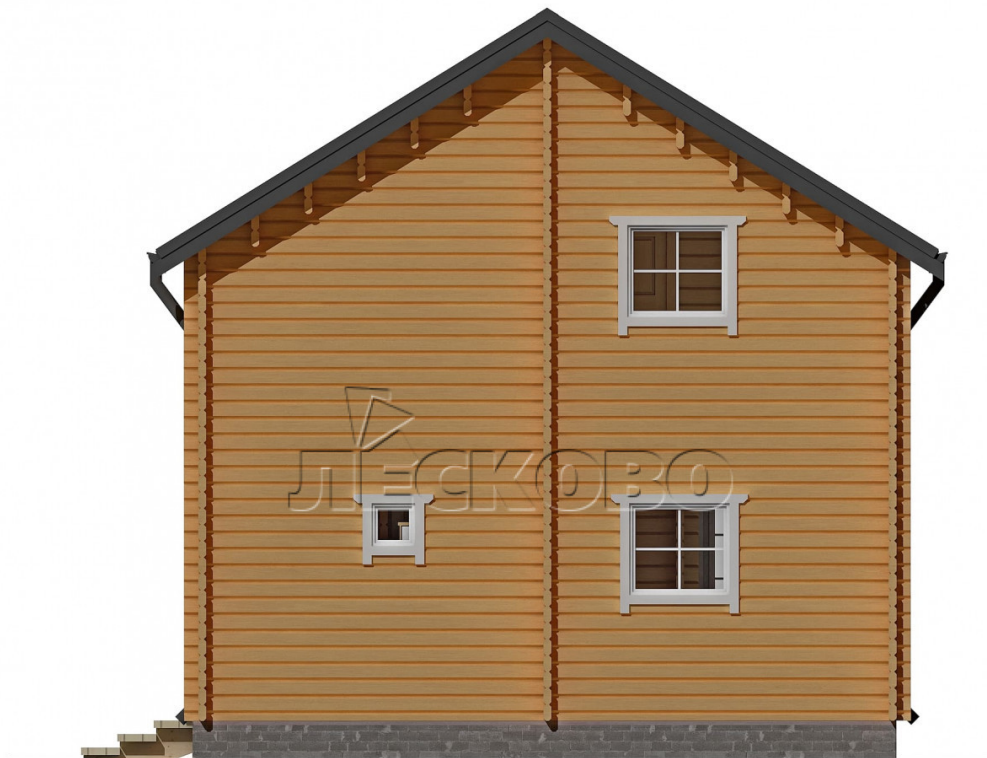

Log Cabin "DL-32"

Project Dimensions

6 × 6 / 55.8 m²

Full house set

11,659 €

Timber

45 MM

65 MM
+ 3,227 €

Project planning

House Kit

- Wall kit: 44 × 145mm mini-chamber drying chamber with bowls for the project. The material of the tree is spruce, pine (GOST 8486). Humidity 12-14%. The height of the walls is 2.16 m;
- Logs, lower harness: board 45 × 145 mm chamber drying 12-16%;
- Floors: floorboard 35 mm, Chamber drying;
- Ceiling: imitation of a bar 20 × 135 mm, Chamber drying;
- Wooden windows, glass 4 mm, Single. Treatment with a colorless antiseptic. Hardware;