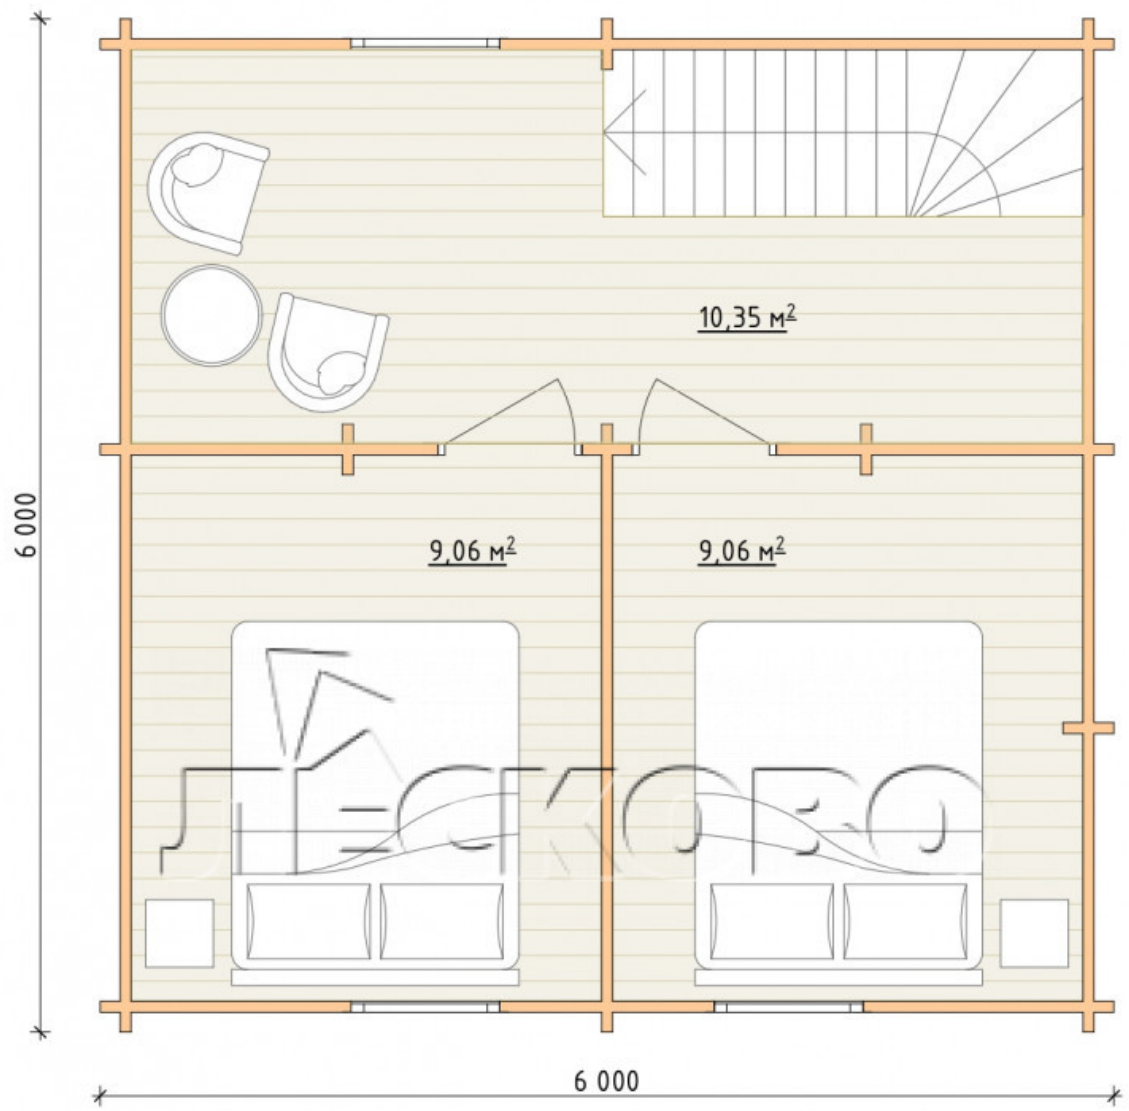

Log Cabin "DL-32"

Project Dimensions

6 × 6 / 55.8 m²

Full house set

11,659 €

Timber

45 MM

65 MM
+ 3,227 €

Project planning

House Kit

- Wall kit: 44 × 145mm mini-chamber drying chamber with bowls for the project. The material of the tree is spruce, pine (GOST 8486). Humidity 12-14%. The height of the walls is 2.16 m;
- Logs, lower harness: board 45 × 145 mm chamber drying 12-16%;
- Floors: floorboard 35 mm, Chamber drying;
- Ceiling: imitation of a bar 20 × 135 mm, Chamber drying;
- Wooden windows, glass 4 mm, Single. Treatment with a colorless antiseptic. Hardware;

Window 0.87×1.17
м.1 шт.

Window 1.34×1.17
м.2 шт.

0.40×0.38 м.1 шт.

0.87×0.78 м.4 шт.

- Wooden doors;

3 шт.

0.84×1.885 м.
glass.1 шт.

7. Platbands: dry planed board 20 × 100 mm;