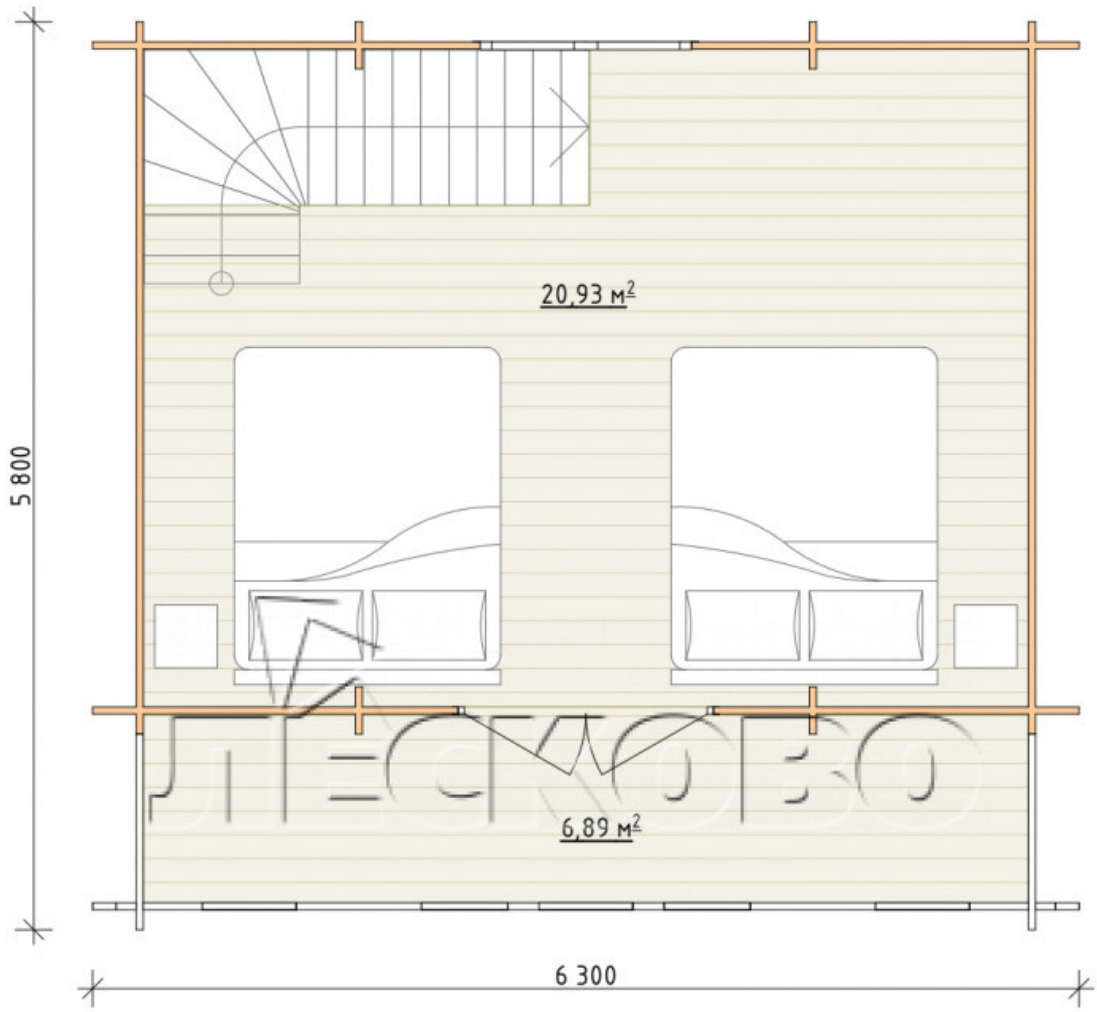

Log Cabin "DL-31"

Project Dimensions

5.7 × 7 / 55.8 m²

Full house set

10,886 €

Timber

45 MM

65 MM
+ 3,054 €

Project planning

House Kit

- Wall kit: 44 × 145mm mini-chamber drying chamber with bowls for the project. The material of the tree is spruce, pine (GOST 8486). Humidity 12-14%. The height of the walls is 2.16 m;
- Logs, lower harness: board 45 × 145 mm chamber drying 12-16%;
- Floors: floorboard 35 mm, Chamber drying;
- Ceiling: imitation of a bar 20 × 135 mm, Chamber drying;
- Wooden windows, glass 4 mm, Single. Treatment with a colorless antiseptic. Hardware;

0.40×0.38 м.1 шт. 1.34×0.91 м.3 шт.

- Wooden doors;

1 шт.

0.84×1.885 м.
glass.1 шт.

1.62×1.885 м.1 шт.

7. Platbands: dry planed board 20 × 100 mm;

8. Roof: shingles.

9. Skirting board 35 mm.