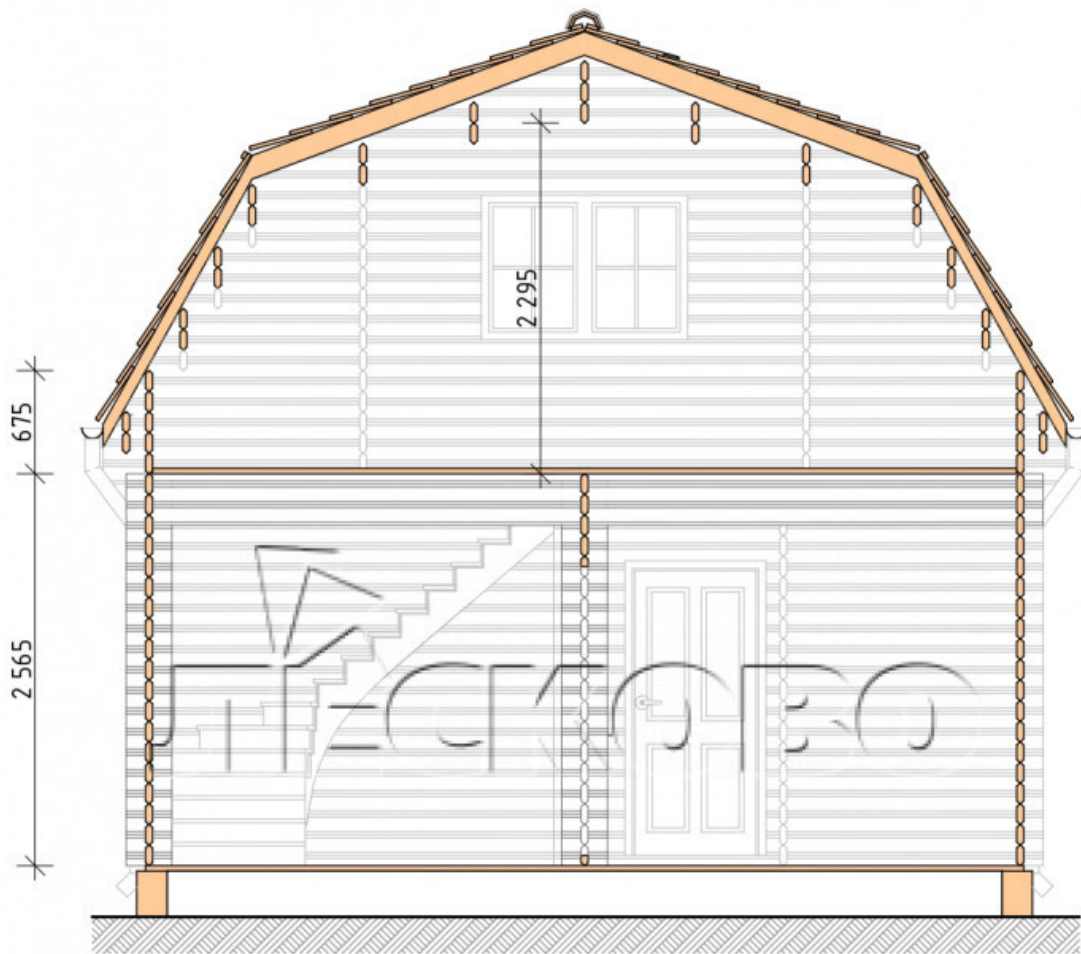

Log Cabin "DL-31"

Project Dimensions

5.7 × 7 / 55.8 m²

Full house set

10,886 €

Timber

45 MM

65 MM
+ 3,054 €

Project planning

House Kit

- Wall kit: 44 × 145mm mini-chamber drying chamber with bowls for the project. The material of the tree is spruce, pine (GOST 8486). Humidity 12-14%. The height of the walls is 2.16 m;
- Logs, lower harness: board 45 × 145 mm chamber drying 12-16%;
- Floors: floorboard 35 mm, Chamber drying;
- Ceiling: imitation of a bar 20 × 135 mm, Chamber drying;
- Wooden windows, glass 4 mm, Single. Treatment with a colorless antiseptic. Hardware;

0.40×0.38 м.1 шт. 1.34×0.91 м.3 шт.

- Wooden doors;

1 шт.

0.84×1.885 м.
glass.1 шт.

1.62×1.885 м.1 шт.

7. Platbands: dry planed board 20 × 100 mm;

8. Roof: shingles.

9. Skirting board 35 mm.