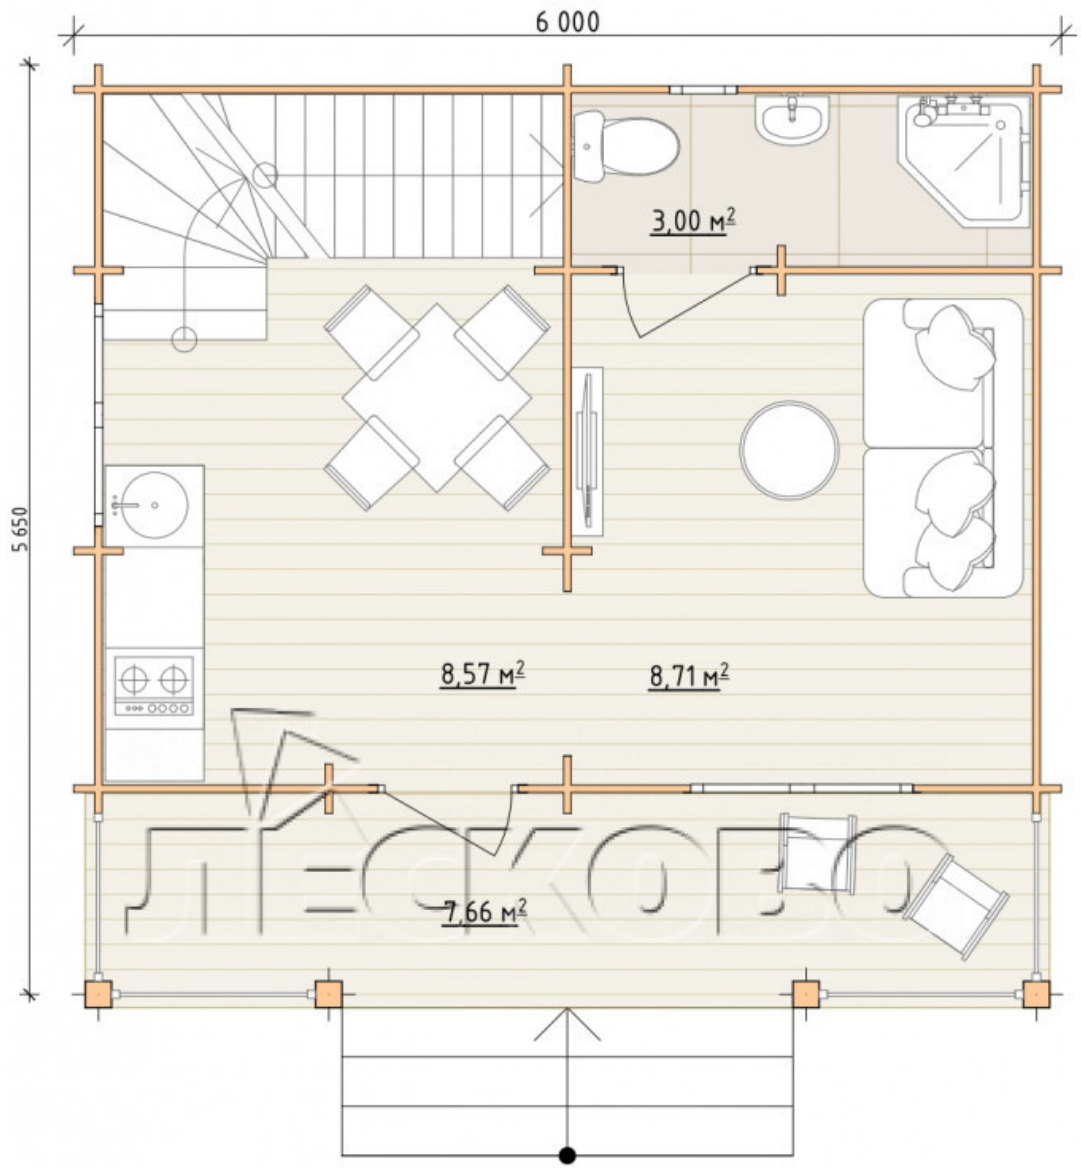

Log Cabin "DL-31"

Project Dimensions

5.7 × 7 / 55.8 m²

Full house set

10,886 €

Timber

45 MM

65 MM
+ 3,054 €

Project planning

House Kit

- Wall kit: 44 × 145mm mini-chamber drying chamber with bowls for the project. The material of the tree is spruce, pine (GOST 8486). Humidity 12-14%. The height of the walls is 2.16 m;
- Logs, lower harness: board 45 × 145 mm chamber drying 12-16%;
- Floors: floorboard 35 mm, Chamber drying;
- Ceiling: imitation of a bar 20 × 135 mm, Chamber drying;
- Wooden windows, glass 4 mm, Single. Treatment with a colorless antiseptic. Hardware;

0.40×0.38 м.1 шт. 1.34×0.91 м.3 шт.

- Wooden doors;

1 шт.

0.84×1.885 м.
glass.1 шт.

1.62×1.885 м.1 шт.

7. Platbands: dry planed board 20 × 100 mm;

8. Roof: shingles.

9. Skirting board 35 mm.