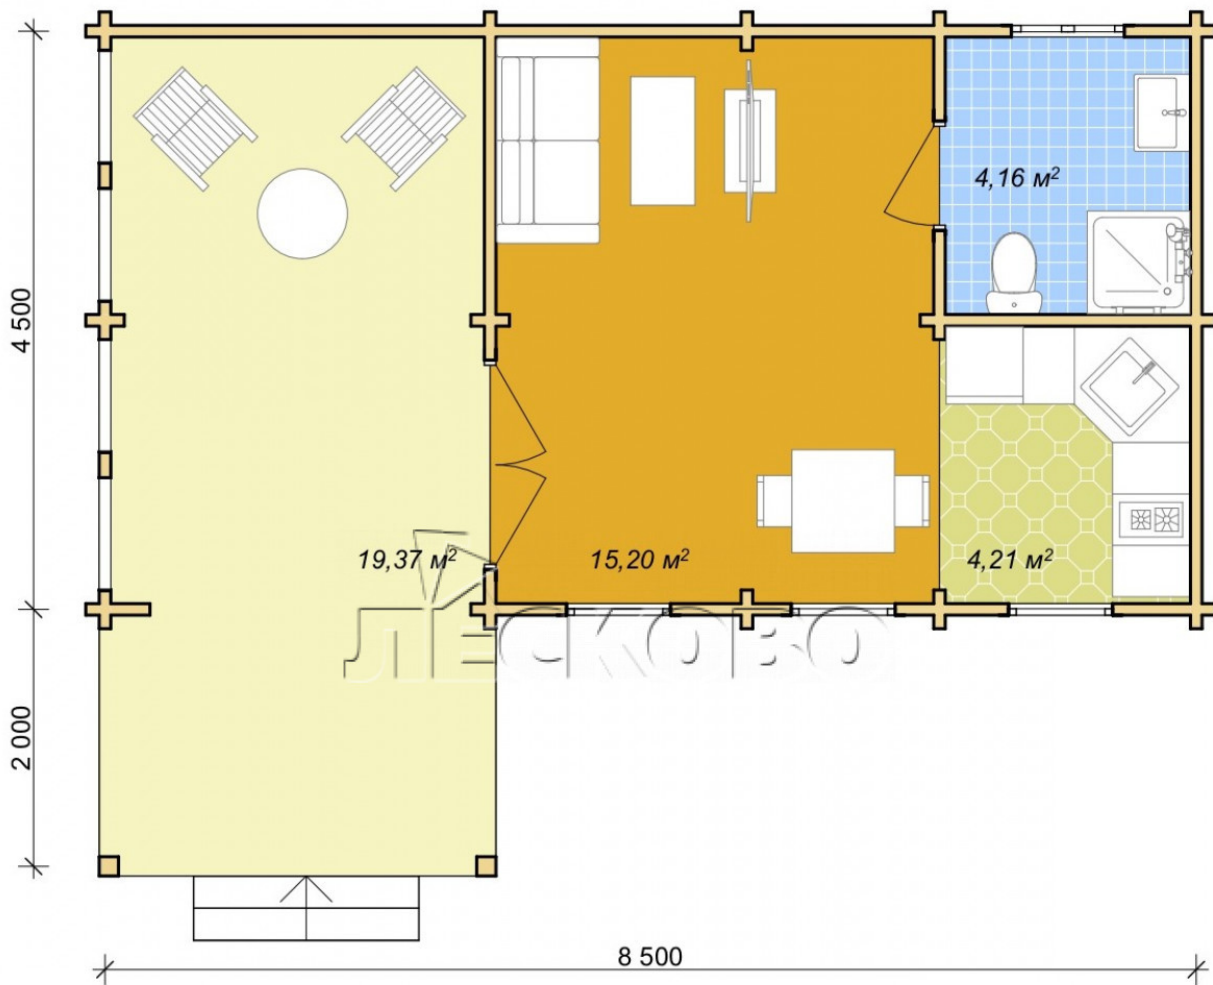

Log Cabin "DS" series 3.5×3

Project Dimensions

4.8 × 8.8 / 45 m²

Full house set

8,421 €

Timber

45 MM

65 MM
+ 2,134 €

Project planning

House Kit

- Wall kit: 44 × 145mm mini-chamber drying chamber with bowls for the project. The material of the tree is spruce, pine (GOST 8486). Humidity 12-14%. The height of the walls is 2.16 m;
- Logs, lower harness: board 45 × 145 mm chamber drying 12-16%;
- Floors: floorboard 35 mm, Chamber drying;
- Ceiling: imitation of a bar 20 × 135 mm, Chamber drying;
- Wooden windows, glass 4 mm, Single. Treatment with a colorless antiseptic. Hardware;

Window 0.84×1.885
м.3 шт.

Window 1.62×1.885
м.1 шт.

0.87×0.78 м.1 шт.

- Wooden doors;

1 шт.

7. Platbands: dry planed board 20 × 100 mm;

8. Roof: shingles.

9. Skirting board 35 mm.