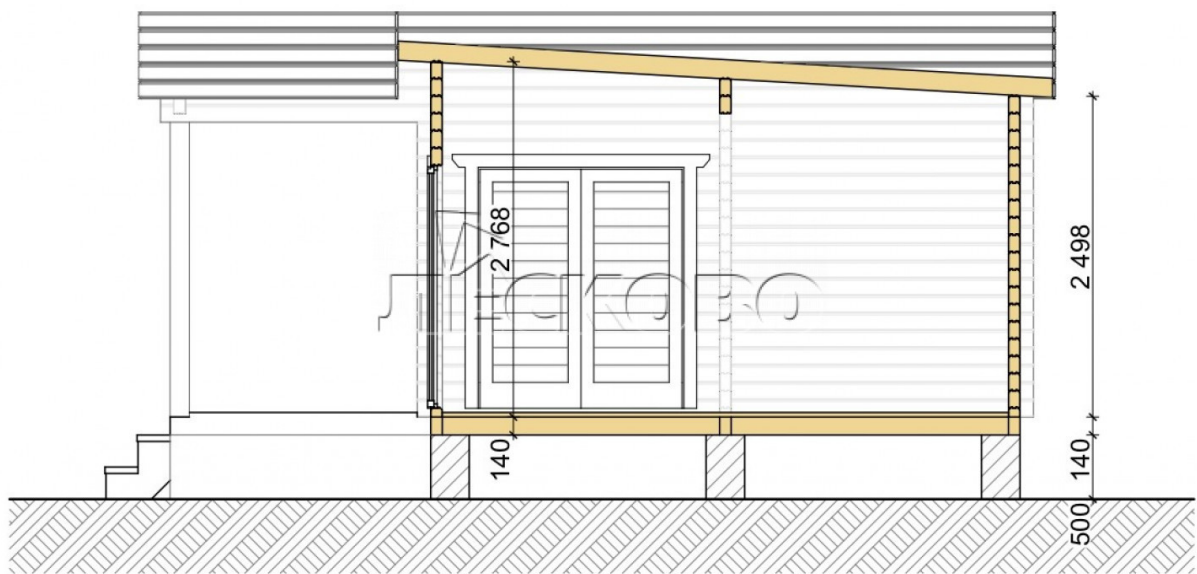

Log Cabin "DS" series 3.5×3

Project Dimensions

4.8 × 8.8 / 45 m²

Full house set

8,421 €

Timber

45 MM

65 MM
+ 2,134 €

Project planning

House Kit

- Wall kit: 44 × 145mm mini-chamber drying chamber with bowls for the project. The material of the tree is spruce, pine (GOST 8486). Humidity 12-14%. The height of the walls is 2.16 m;
- Logs, lower harness: board 45 × 145 mm chamber drying 12-16%;
- Floors: floorboard 35 mm, Chamber drying;
- Ceiling: imitation of a bar 20 × 135 mm, Chamber drying;
- Wooden windows, glass 4 mm, Single. Treatment with a colorless antiseptic. Hardware;

Window 0.84×1.885
м.3 шт.

Window 1.62×1.885
м.1 шт.

0.87×0.78 м.1 шт.

- Wooden doors;

1 шт.

7. Platbands: dry planed board 20 × 100 mm;

8. Roof: shingles.

9. Skirting board 35 mm.