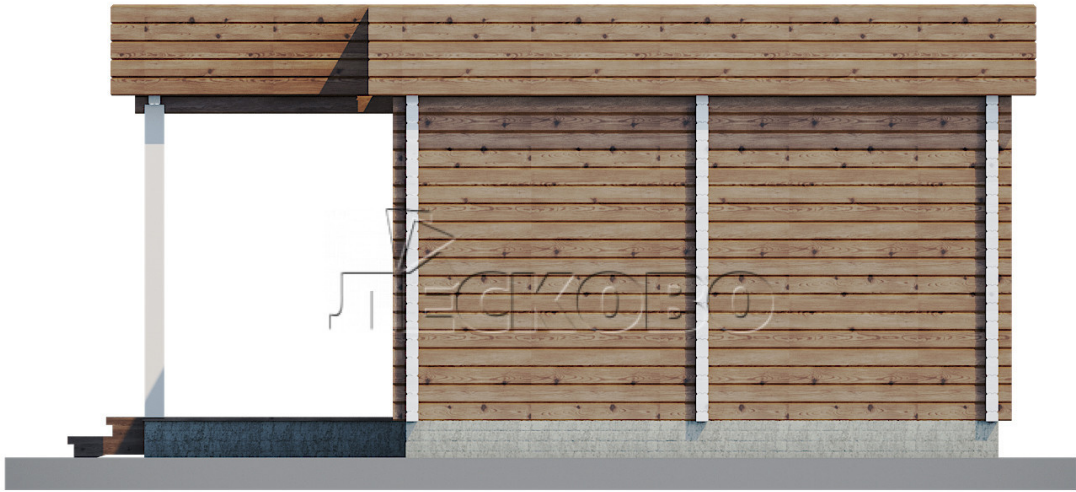

Log Cabin "DS" series 3.5×3

Project Dimensions

4.8 × 8.8 / 45 m²

Full house set

6,855 €

Timber

45 mm

65 mm
+ 1,738 €

Project planning

House Kit

- Wall kit: 44 × 145mm mini-chamber drying chamber with bowls for the project. The material of the tree is spruce, pine (GOST 8486). Humidity 12-14%. The height of the walls is 2.16 m;
- Logs, lower harness: board 45 × 145 mm chamber drying 10-12%;
- Floors: floorboard 35 mm, Chamber drying;
- Ceiling: imitation of a bar 20 × 135 mm, Chamber drying;
- Wooden windows, glass 4 mm, Single. Treatment with a colorless antiseptic. Hardware;

Window 0.84×1.885
м.3 шт.

Window 1.62×1.885
м.1 шт.

0.87×0.78 м.1 шт.

- Wooden doors;

1 шт.

7. Platbands: dry planed board 20 × 100 mm;

8. Roof: shingles.

9. Skirting board 35 mm.