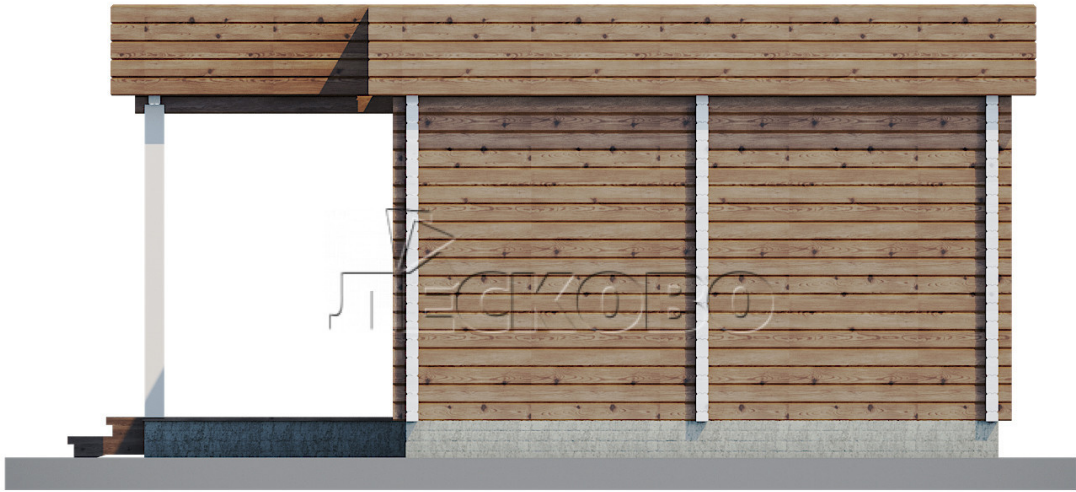

Log Cabin "DS" series 3.5×3

Project Dimensions

4.8 × 8.8 / 45 m²

Full house set

8,421 €

Timber

45 MM

65 MM
+ 2,134 €

Project planning

House Kit

- Wall kit: 44 × 145mm mini-chamber drying chamber with bowls for the project. The material of the tree is spruce, pine (GOST 8486). Humidity 12-14%. The height of the walls is 2.16 m;
- Logs, lower harness: board 45 × 145 mm chamber drying 12-16%;
- Floors: floorboard 35 mm, Chamber drying;
- Ceiling: imitation of a bar 20 × 135 mm, Chamber drying;
- Wooden windows, glass 4 mm, Single. Treatment with a colorless antiseptic. Hardware;

Window 0.84×1.885
м.3 шт.

Window 1.62×1.885
м.1 шт.

0.87×0.78 м.1 шт.

- Wooden doors;

1 шт.

7. Platbands: dry planed board 20 × 100 mm;

8. Roof: shingles.

9. Skirting board 35 mm.