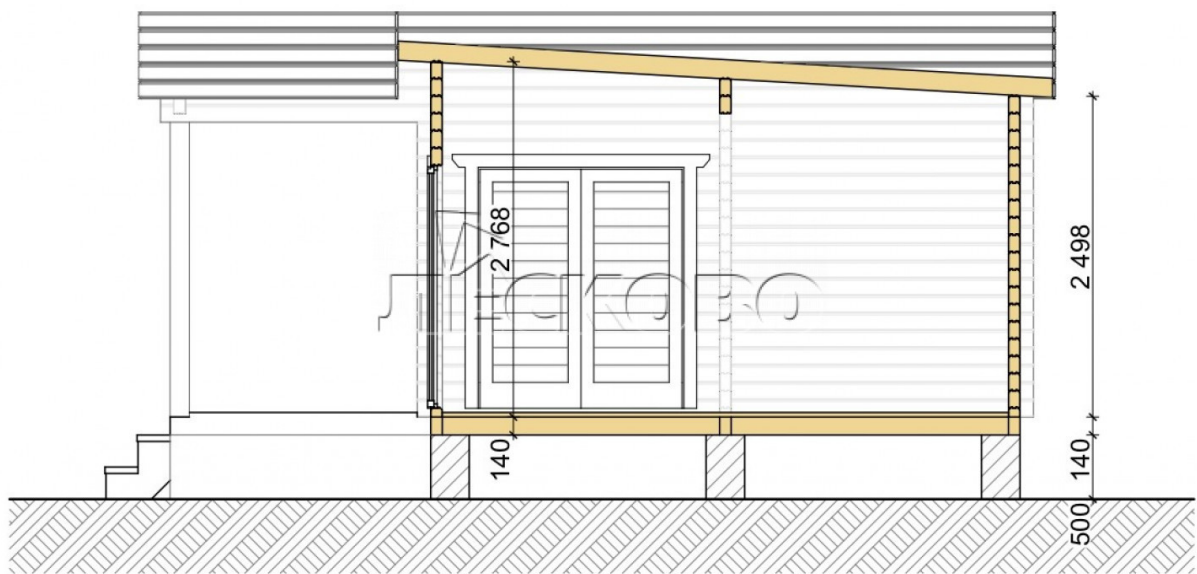

Log Cabin "DS" series 3.5×3

Project Dimensions

4.8 × 8.8 / 45 m²

Full house set

6,855 €

Timber

45 mm

65 mm
+ 1,738 €

Project planning

House Kit

- Wall kit: 44 × 145mm mini-chamber drying chamber with bowls for the project. The material of the tree is spruce, pine (GOST 8486). Humidity 12-14%. The height of the walls is 2.16 m;
- Logs, lower harness: board 45 × 145 mm chamber drying 10-12%;
- Floors: floorboard 35 mm, Chamber drying;
- Ceiling: imitation of a bar 20 × 135 mm, Chamber drying;
- Wooden windows, glass 4 mm, Single. Treatment with a colorless antiseptic. Hardware;

Window 0.84×1.885
м.3 шт.

Window 1.62×1.885
м.1 шт.

0.87×0.78 м.1 шт.

- Wooden doors;

1 шт.

7. Platbands: dry planed board 20 × 100 mm;

8. Roof: shingles.

9. Skirting board 35 mm.