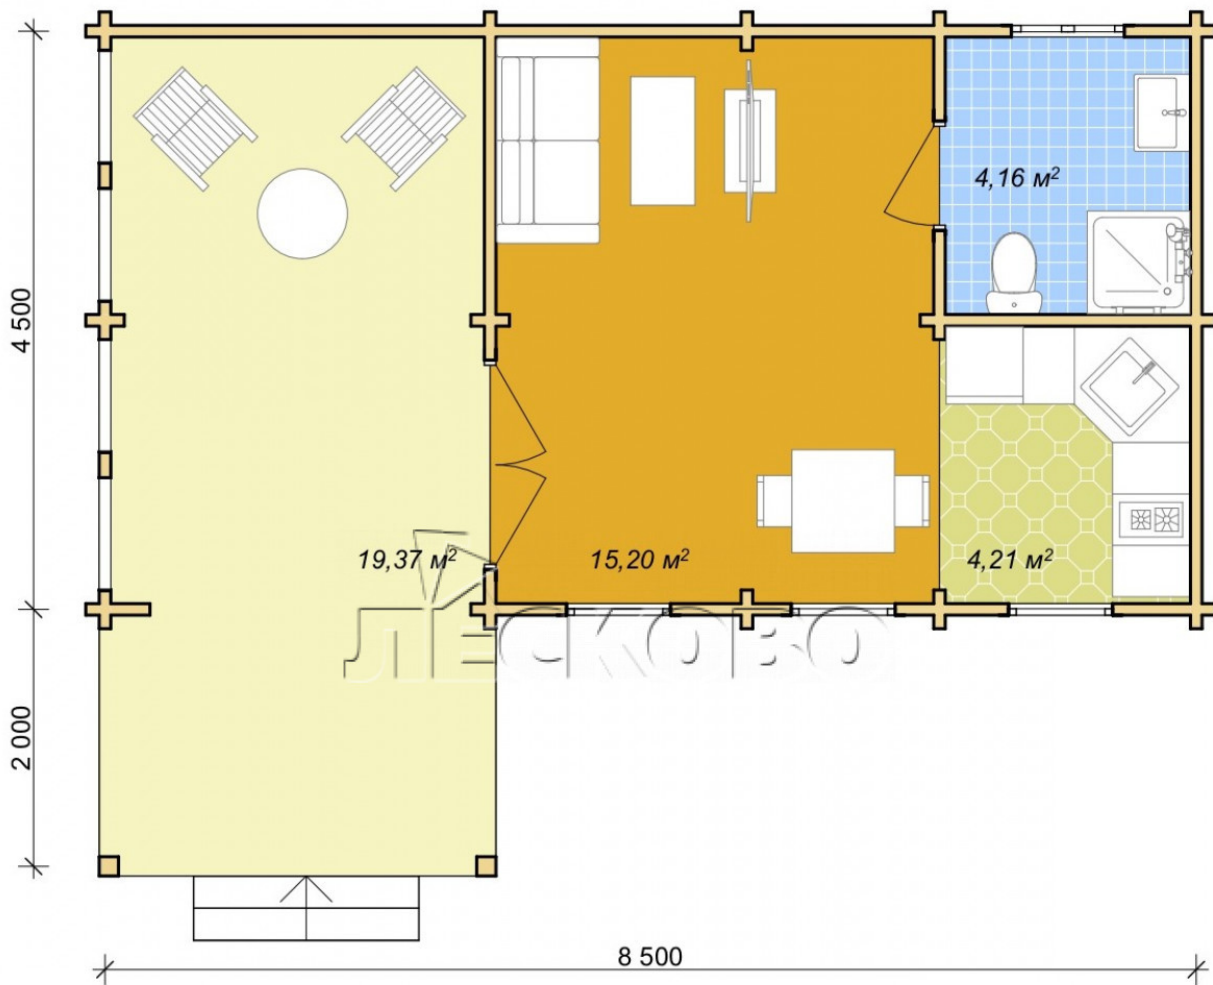

Log Cabin "DS" series 3.5×3

Project Dimensions

4.8 × 8.8 / 45 m²

Full house set

6,855 €

Timber

45 mm

65 mm
+ 1,738 €

Project planning

House Kit

- Wall kit: 44 × 145mm mini-chamber drying chamber with bowls for the project. The material of the tree is spruce, pine (GOST 8486). Humidity 12-14%. The height of the walls is 2.16 m;
- Logs, lower harness: board 45 × 145 mm chamber drying 10-12%;
- Floors: floorboard 35 mm, Chamber drying;
- Ceiling: imitation of a bar 20 × 135 mm, Chamber drying;
- Wooden windows, glass 4 mm, Single. Treatment with a colorless antiseptic. Hardware;

Window 0.84×1.885
м.3 шт.

Window 1.62×1.885
м.1 шт.

0.87×0.78 м.1 шт.

- Wooden doors;

1 шт.

7. Platbands: dry planed board 20 × 100 mm;

8. Roof: shingles.

9. Skirting board 35 mm.