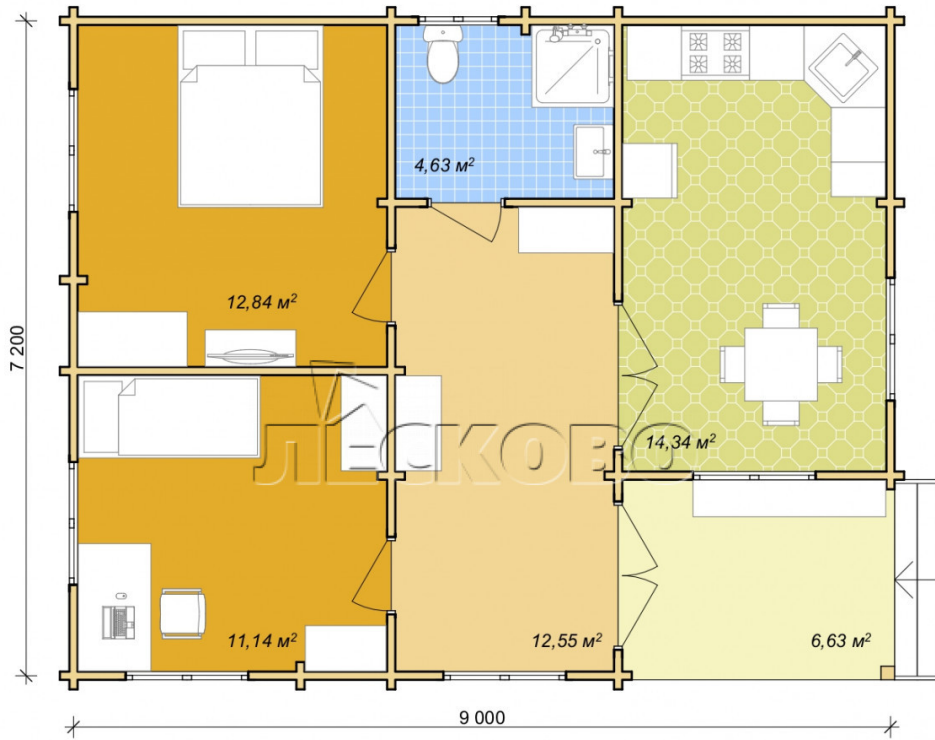

## Log Cabin "DS" series 3.5×3

Project Dimensions

7.5 × 9.3 / 65 m<sup>2</sup>

Full house set

**9,588 €**

## Project planning

## House Kit

- Wall kit: 44 × 145mm mini-chamber drying chamber with bowls for the project. The material of the tree is spruce, pine (GOST 8486). Humidity 12-14%. The height of the walls is 2.16 m;
- Logs, lower harness: board 45 × 145 mm chamber drying 10-12%;

- Floors: floorboard 35 mm, Chamber drying;
- Ceiling: imitation of a bar 20 × 135 mm, Chamber drying;
- Wooden windows, glass 4 mm, Single. Treatment with a colorless antiseptic. Hardware;

Window 1.34×1.17  
м.6 шт.