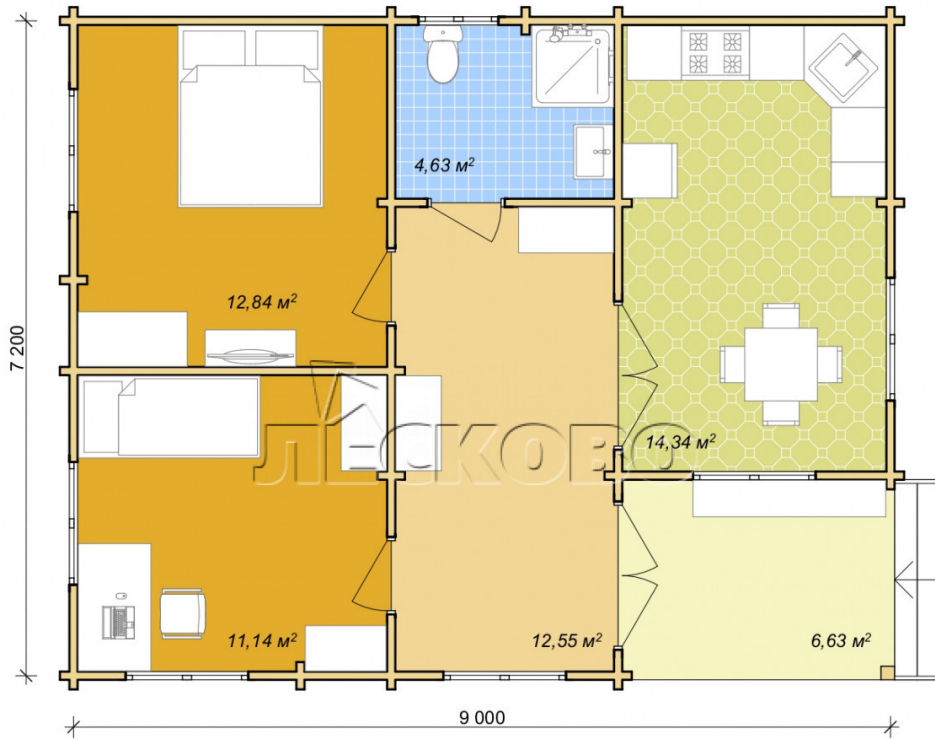

## Log Cabin "DS" series 3.5×3

Project Dimensions

7.5 × 9.3 / 65 m<sup>2</sup>

Full house set

**11,552 €**

## Project planning

## House Kit

- Wall kit: 44 × 145mm mini-chamber drying chamber with bowls for the project. The material of the tree is spruce, pine (GOST 8486). Humidity 12-14%. The height of the walls is 2.16 m;
- Logs, lower harness: board 45 × 145 mm chamber drying 12-16%;

- Floors: floorboard 35 mm, Chamber drying;
- Ceiling: imitation of a bar 20 × 135 mm, Chamber drying;
- Wooden windows, glass 4 mm, Single. Treatment with a colorless antiseptic. Hardware;

Window 1.34×1.17  
м.6 шт.