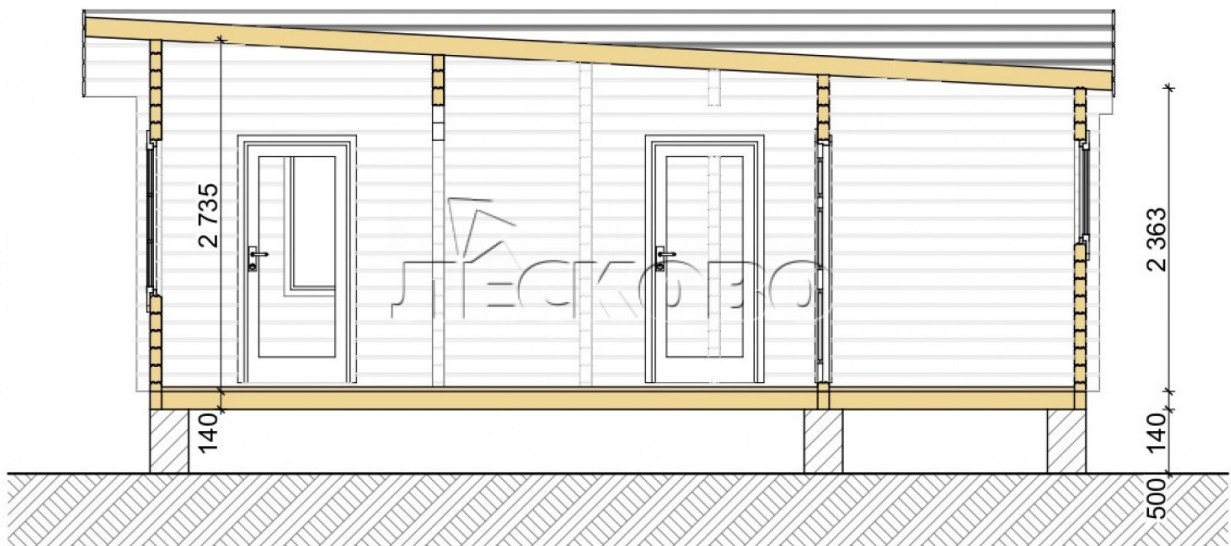

Log Cabin "DS" series 3.5×3

Project Dimensions

7.5 × 9.3 / 65 m²

Full house set

11,683 €

Timber

45 mm

65 mm
+ 2,934 €

Project planning

House Kit

- Wall kit: 44 × 145mm mini-chamber drying chamber with bowls for the project. The material of the tree is spruce, pine (GOST 8486). Humidity 12-14%. The height of the walls is 2.16 m;
- Logs, lower harness: board 45 × 145 mm chamber drying 12-16%;

- Floors: floorboard 35 mm, Chamber drying;
- Ceiling: imitation of a bar 20 × 135 mm, Chamber drying;
- Wooden windows, glass 4 mm, Single. Treatment with a colorless antiseptic. Hardware;

Window 1.34×1.17
м.6 шт.