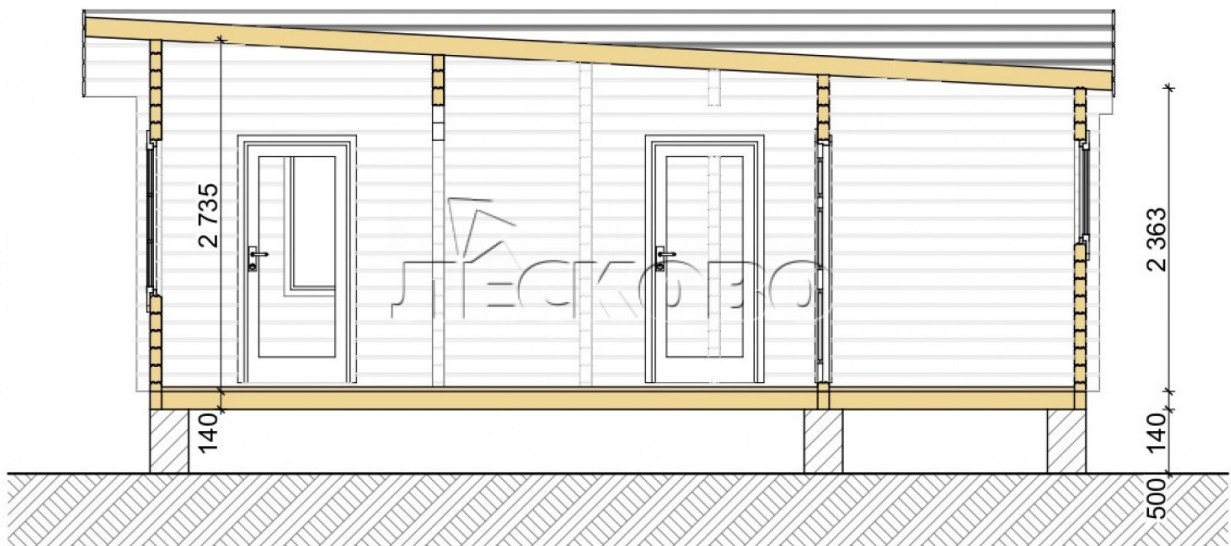

## Log Cabin "DS" series 3.5×3

Project Dimensions

7.5 × 9.3 / 65 m<sup>2</sup>

Full house set

**9,588 €**

### Timber

45 MM

65 MM  
+ 2,429 €

## House Kit

- Wall kit: 44 × 145mm mini-chamber drying chamber with bowls for the project. The material of the tree is spruce, pine (GOST 8486). Humidity 12-14%. The height of the walls is 2.16 m;
- Logs, lower harness: board 45 × 145 mm chamber drying 10-12%;

- Floors: floorboard 35 mm, Chamber drying;
- Ceiling: imitation of a bar 20 × 135 mm, Chamber drying;
- Wooden windows, glass 4 mm, Single. Treatment with a colorless antiseptic. Hardware;

Window 1.34×1.17  
м.6 шт.