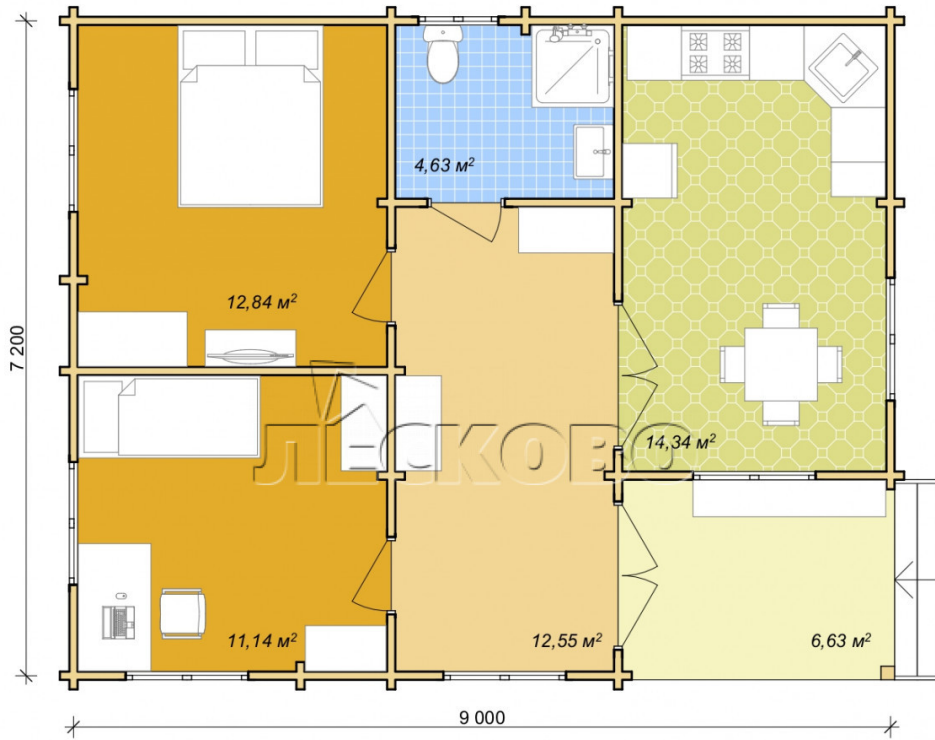

Log Cabin "DS" series 3.5×3

Project Dimensions

7.5 × 9.3 / 65 m²

Full house set

11,683 €

Timber

45 mm

65 mm
+ 2,934 €

Project planning

House Kit

- Wall kit: 44 × 145mm mini-chamber drying chamber with bowls for the project. The material of the tree is spruce, pine (GOST 8486). Humidity 12-14%. The height of the walls is 2.16 m;
- Logs, lower harness: board 45 × 145 mm chamber drying 12-16%;

- Floors: floorboard 35 mm, Chamber drying;
- Ceiling: imitation of a bar 20 × 135 mm, Chamber drying;
- Wooden windows, glass 4 mm, Single. Treatment with a colorless antiseptic. Hardware;

Window 1.34×1.17
м.6 шт.

0.87×0.78 м.1 шт.

- Wooden doors;

1.62×1.885 м.1 шт.

7. Platbands: dry planed board 20 × 100 mm;

8. Roof: shingles.

9. Skirting board 35 mm.

+7 (4942) 499-770

156014, г. Кострома, ул. Базовая, д. 8