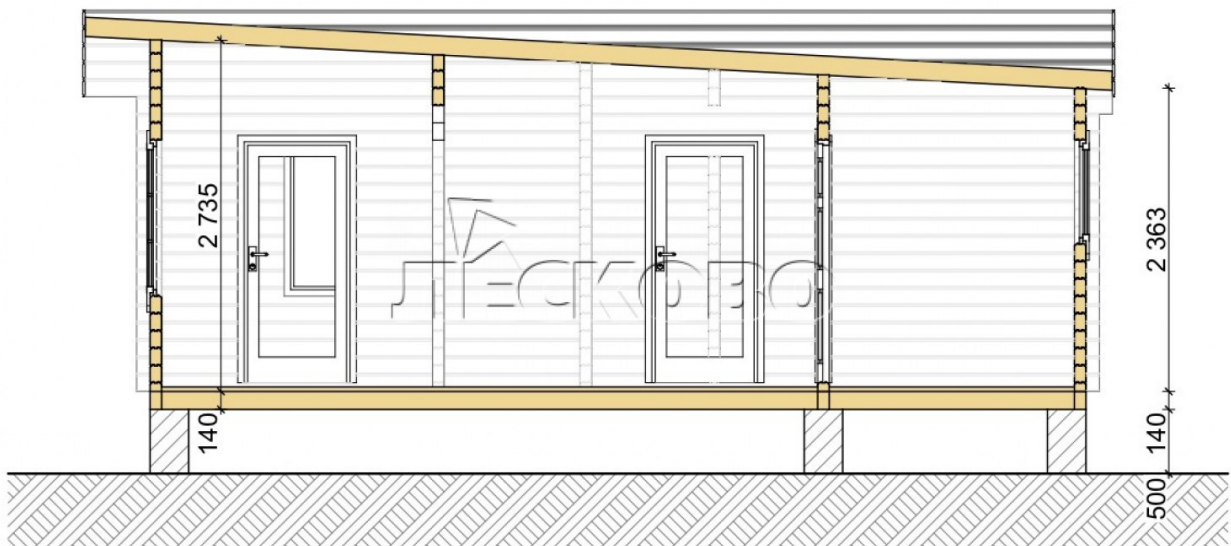

## Log Cabin "DS" series 3.5×3

Project Dimensions

7.5 × 9.3 / 65 m<sup>2</sup>

Full house set

**11,552 €**

### Timber

45 MM

65 MM  
+ 2,901 €

## House Kit

- Wall kit: 44 × 145mm mini-chamber drying chamber with bowls for the project. The material of the tree is spruce, pine (GOST 8486). Humidity 12-14%. The height of the walls is 2.16 m;
- Logs, lower harness: board 45 × 145 mm chamber drying 12-16%;

- Floors: floorboard 35 mm, Chamber drying;
- Ceiling: imitation of a bar 20 × 135 mm, Chamber drying;
- Wooden windows, glass 4 mm, Single. Treatment with a colorless antiseptic. Hardware;

Window 1.34×1.17  
м.6 шт.