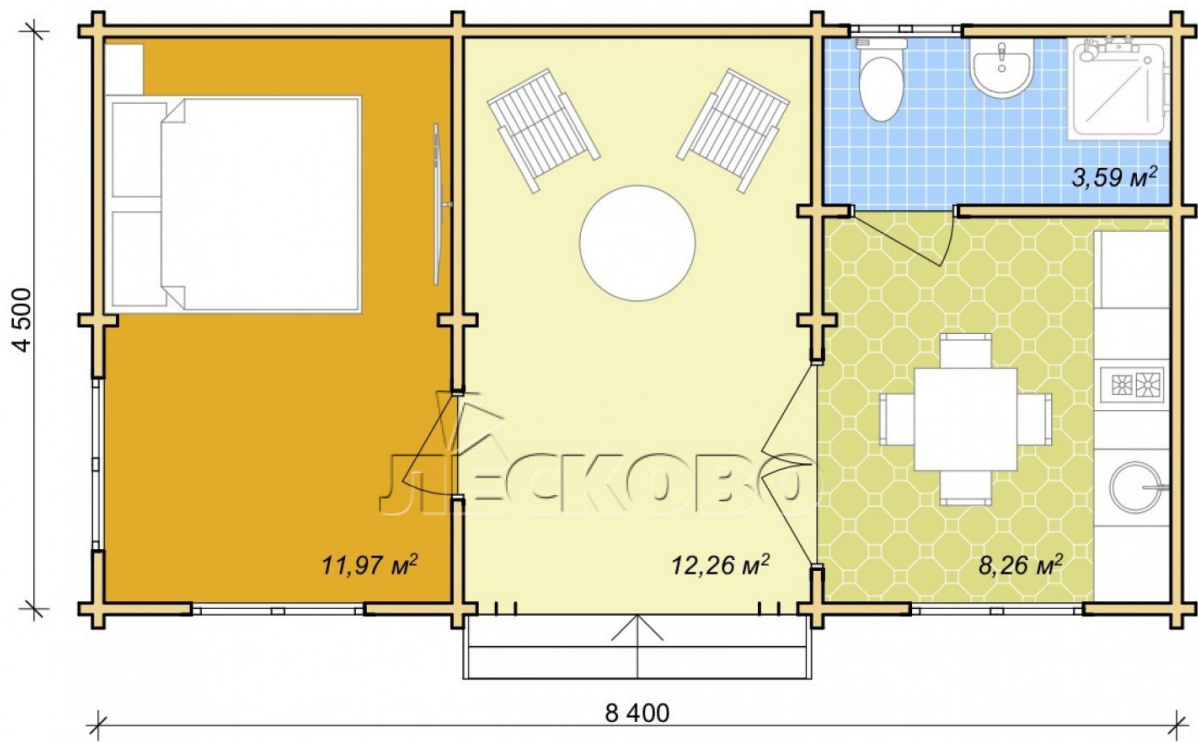

Log Cabin "DS" series 3.5×3

Project Dimensions

4.8 × 8.7 / 38 m²

Full house set

6,820 €

Timber

45 MM

65 MM
+ 1,674 €

Project planning

House Kit

- Wall kit: 44 × 145mm mini-chamber drying chamber with bowls for the project. The material of the tree is spruce, pine (GOST 8486). Humidity 12-14%. The height of the walls is 2.16 m;
- Logs, lower harness: board 45 × 145 mm chamber drying 10-12%;

- Floors: floorboard 35 mm, Chamber drying;
- Ceiling: imitation of a bar 20 × 135 mm, Chamber drying;
- Wooden windows, glass 4 mm, Single. Treatment with a colorless antiseptic. Hardware;

Window 1.34×1.17
м.3 шт.

0.87×0.78 м.1 шт.

- Wooden doors;

1 шт.

0.84×1.885 м.
glass.1 шт.

1.62×1.885 м.1 шт.

7. Platbands: dry planed board 20 × 100 mm;

8. Roof: shingles.

9. Skirting board 35 mm.