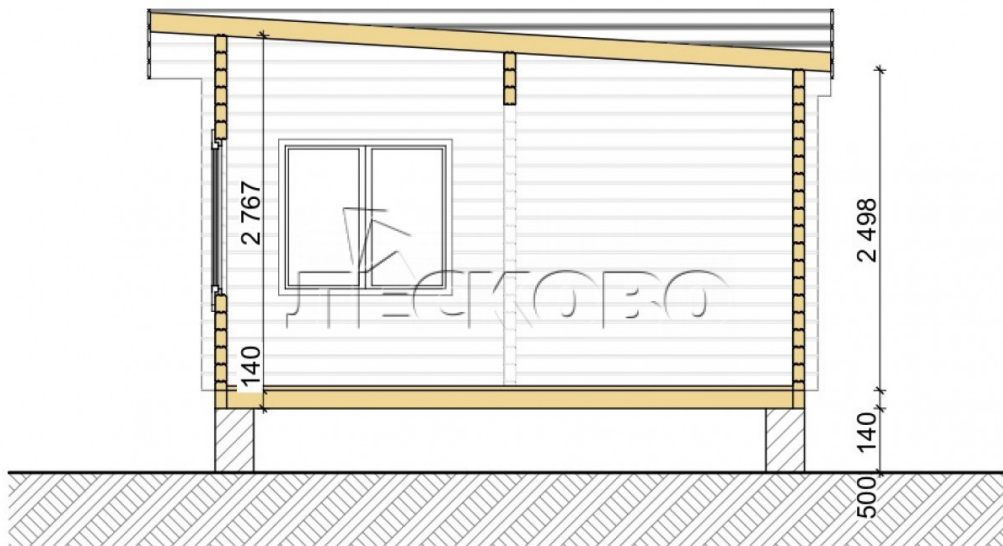

Log Cabin "DS" series 3.5×3

Project Dimensions

4.8 × 8.7 / 38 m²

Full house set

6,820 €

Timber

45 MM

65 MM
+ 1,674 €

Project planning

House Kit

- Wall kit: 44 × 145mm mini-chamber drying chamber with bowls for the project. The material of the tree is spruce, pine (GOST 8486). Humidity 12-14%. The height of the walls is 2.16 m;
- Logs, lower harness: board 45 × 145 mm chamber drying 10-12%;

- Floors: floorboard 35 mm, Chamber drying;
- Ceiling: imitation of a bar 20 × 135 mm, Chamber drying;
- Wooden windows, glass 4 mm, Single. Treatment with a colorless antiseptic. Hardware;

Window 1.34×1.17
м.3 шт.

0.87×0.78 м.1 шт.

- Wooden doors;

1 шт.

0.84×1.885 м.
glass.1 шт.

1.62×1.885 м.1 шт.

7. Platbands: dry planed board 20 × 100 mm;

8. Roof: shingles.

9. Skirting board 35 mm.