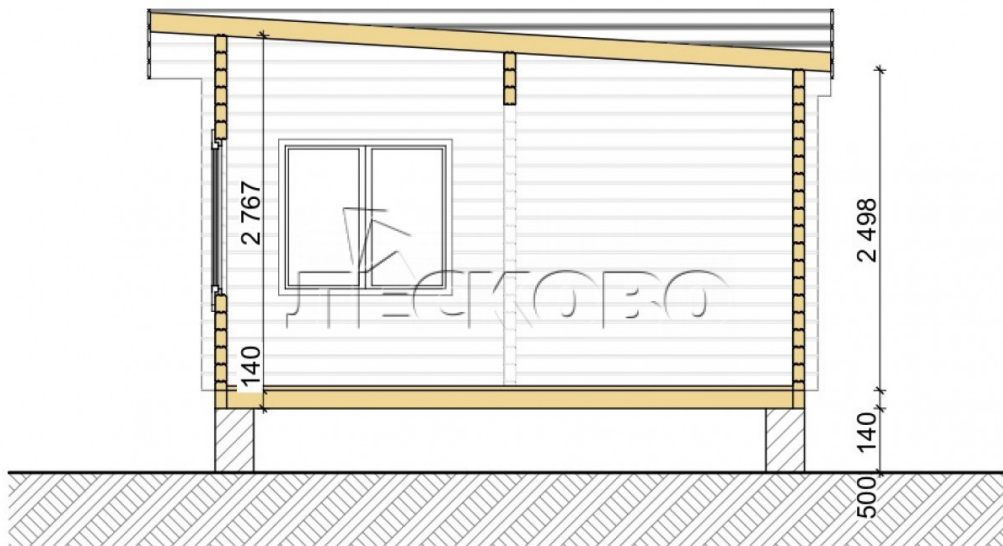

Log Cabin "DS" series 3.5×3

Project Dimensions

4.8 × 8.7 / 38 m²

Full house set

8,365 €

Timber

45 MM

65 MM
+ 2,031 €

Project planning

House Kit

- Wall kit: 44 × 145mm mini-chamber drying chamber with bowls for the project. The material of the tree is spruce, pine (GOST 8486). Humidity 12-14%. The height of the walls is 2.16 m;
- Logs, lower harness: board 45 × 145 mm chamber drying 12-16%;

- Floors: floorboard 35 mm, Chamber drying;
- Ceiling: imitation of a bar 20 × 135 mm, Chamber drying;
- Wooden windows, glass 4 mm, Single. Treatment with a colorless antiseptic. Hardware;

Window 1.34×1.17
м.3 шт.

0.87×0.78 м.1 шт.

- Wooden doors;

1 шт.

0.84×1.885 м.
glass.1 шт.

1.62×1.885 м.1 шт.

7. Platbands: dry planed board 20 × 100 mm;

8. Roof: shingles.

9. Skirting board 35 mm.