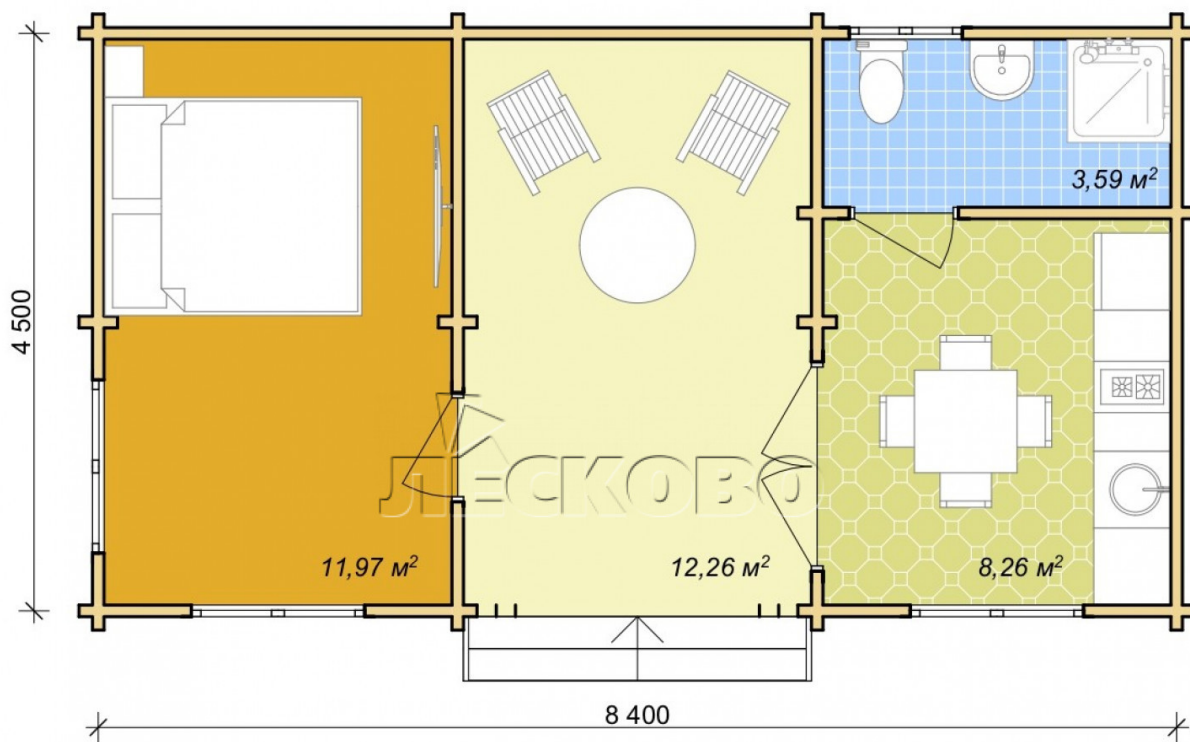

Log Cabin "DS" series 3.5×3

Project Dimensions

4.8 × 8.7 / 38 m²

Full house set

8,365 €

Timber

45 MM

65 MM
+ 2,031 €

Project planning

House Kit

- Wall kit: 44 × 145mm mini-chamber drying chamber with bowls for the project. The material of the tree is spruce, pine (GOST 8486). Humidity 12-14%. The height of the walls is 2.16 m;
- Logs, lower harness: board 45 × 145 mm chamber drying 12-16%;

- Floors: floorboard 35 mm, Chamber drying;
- Ceiling: imitation of a bar 20 × 135 mm, Chamber drying;
- Wooden windows, glass 4 mm, Single. Treatment with a colorless antiseptic. Hardware;

Window 1.34×1.17
м.3 шт.

0.87×0.78 м.1 шт.

- Wooden doors;

1 шт.

0.84×1.885 м.
glass.1 шт.

1.62×1.885 м.1 шт.

7. Platbands: dry planed board 20 × 100 mm;

8. Roof: shingles.

9. Skirting board 35 mm.