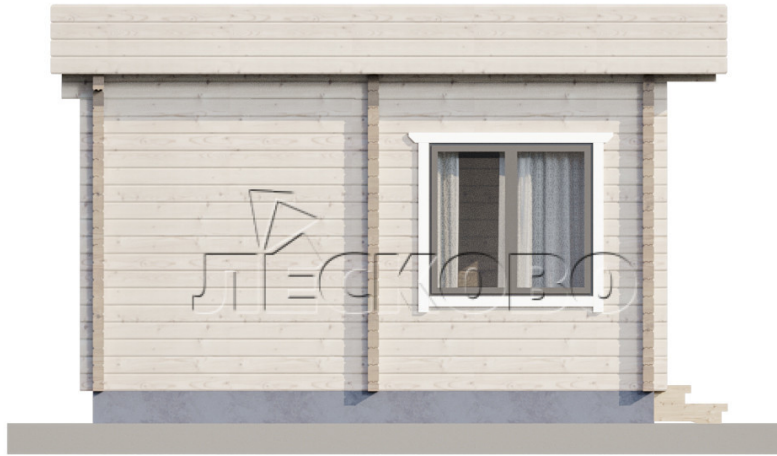

Log Cabin "DS" series 3.5×3

Project Dimensions

4.8 × 8.7 / 38 m²

Full house set

8,365 €

Timber

45 MM

65 MM
+ 2,031 €

Project planning

House Kit

- Wall kit: 44 × 145mm mini-chamber drying chamber with bowls for the project. The material of the tree is spruce, pine (GOST 8486). Humidity 12-14%. The height of the walls is 2.16 m;
- Logs, lower harness: board 45 × 145 mm chamber drying 12-16%;

- Floors: floorboard 35 mm, Chamber drying;
- Ceiling: imitation of a bar 20 × 135 mm, Chamber drying;
- Wooden windows, glass 4 mm, Single. Treatment with a colorless antiseptic. Hardware;

Window 1.34×1.17
м.3 шт.