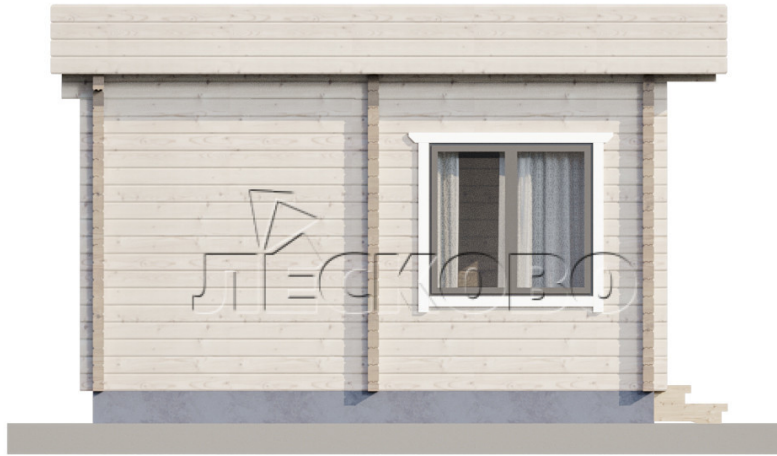

Log Cabin "DS" series 3.5×3

Project Dimensions

4.8 × 8.7 / 38 m²

Full house set

6,820 €

Timber

45 MM

65 MM
+ 1,674 €

Project planning

House Kit

- Wall kit: 44 × 145mm mini-chamber drying chamber with bowls for the project. The material of the tree is spruce, pine (GOST 8486). Humidity 12-14%. The height of the walls is 2.16 m;
- Logs, lower harness: board 45 × 145 mm chamber drying 10-12%;

- Floors: floorboard 35 mm, Chamber drying;
- Ceiling: imitation of a bar 20 × 135 mm, Chamber drying;
- Wooden windows, glass 4 mm, Single. Treatment with a colorless antiseptic. Hardware;

Window 1.34×1.17
м.3 шт.