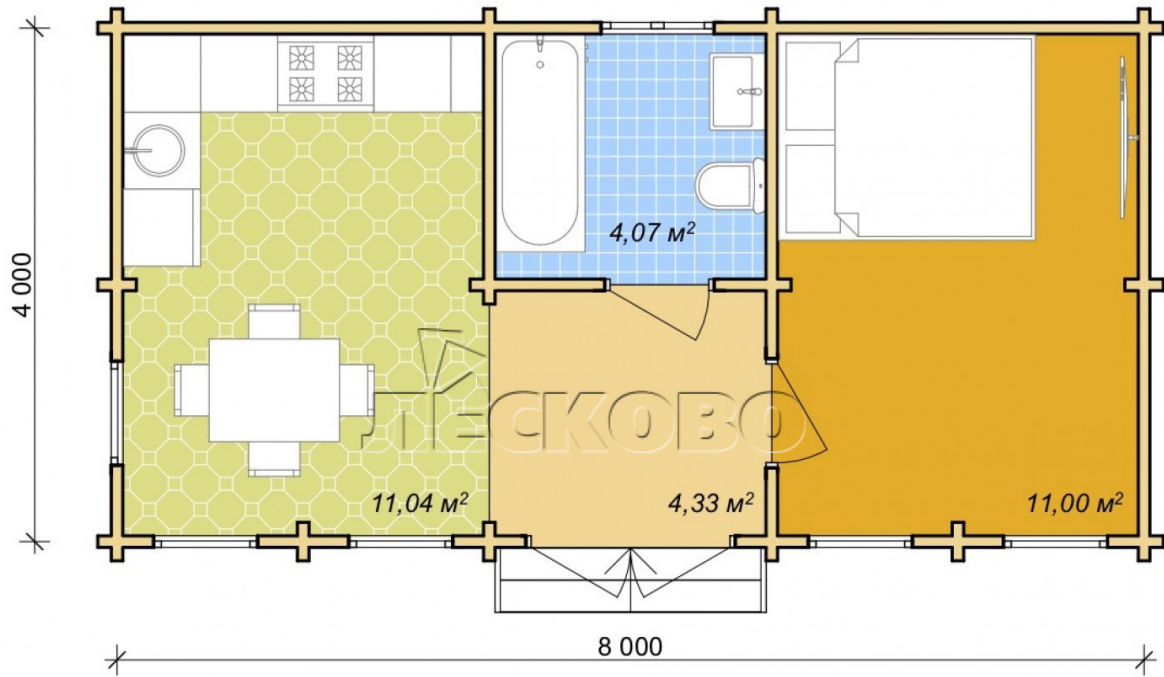

## Log Cabin "DS" series 3.5×3

Project Dimensions

4.3 × 8.3 / 32 m<sup>2</sup>

Full house set

**7,551 €**

## House Kit

- Wall kit: 44 × 145mm mini-chamber drying chamber with bowls for the project. The material of the tree is spruce, pine (GOST 8486). Humidity 12-14%. The height of the walls is 2.16 m;
- Logs, lower harness: board 45 × 145 mm chamber drying 12-16%;