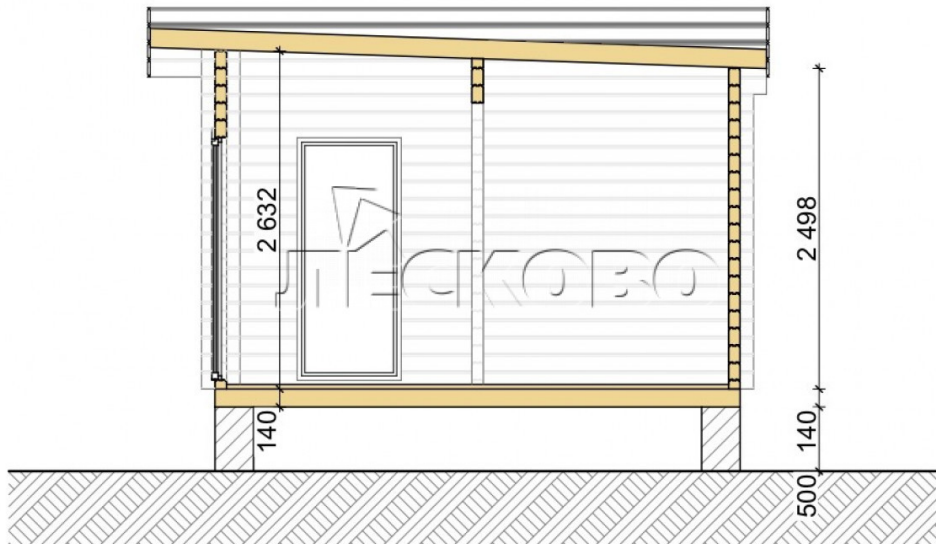

Log Cabin "DS" series 3.5×3

Project Dimensions

4.3 × 8.3 / 32 m²

Full house set

6,090 €

Timber

45 MM

65 MM
+ 1,358 €

Project planning

House Kit

- Wall kit: 44 × 145mm mini-chamber drying chamber with bowls for the project. The material of the tree is spruce, pine (GOST 8486). Humidity 12-14%. The height of the walls is 2.16 m;
- Logs, lower harness: board 45 × 145 mm chamber drying 10-12%;

- Floors: floorboard 35 mm, Chamber drying;
- Ceiling: imitation of a bar 20 × 135 mm, Chamber drying;
- Wooden windows, glass 4 mm, Single. Treatment with a colorless antiseptic. Hardware;

0.87×0.78 м.1 шт.