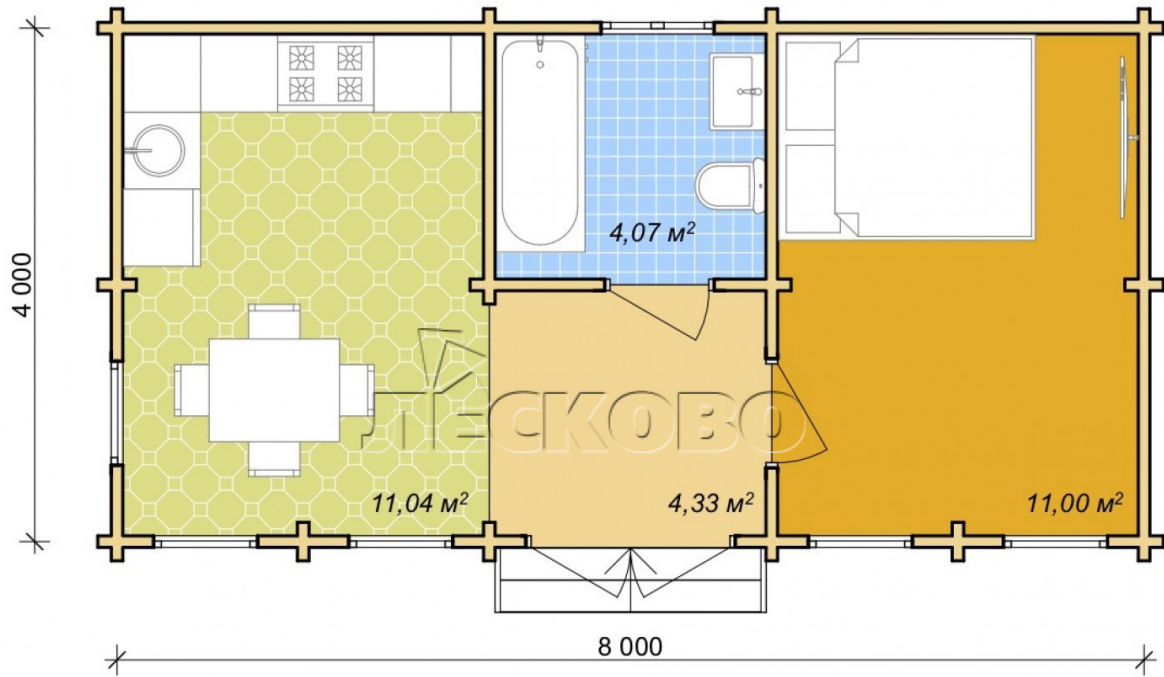

Log Cabin "DS" series 3.5×3

Project Dimensions

4.3 × 8.3 / 32 m²

Full house set

6,090 €

Timber

45 MM

65 MM
+ 1,358 €

Project planning

House Kit

- Wall kit: 44 × 145mm mini-chamber drying chamber with bowls for the project. The material of the tree is spruce, pine (GOST 8486). Humidity 12-14%. The height of the walls is 2.16 m;
- Logs, lower harness: board 45 × 145 mm chamber drying 10-12%;

- Floors: floorboard 35 mm, Chamber drying;
- Ceiling: imitation of a bar 20 × 135 mm, Chamber drying;
- Wooden windows, glass 4 mm, Single. Treatment with a colorless antiseptic. Hardware;

0.87×0.78 м.1 шт.

Window 1.62×1.885
м.4 шт.

- Wooden doors;

1.62×1.885 м.1 шт.

7. Platbands: dry planed board 20 × 100 mm;

8. Roof: shingles.

9. Skirting board 35 mm.

+7 (4942) 499-770

156014, г. Кострома, ул. Базовая, д. 8