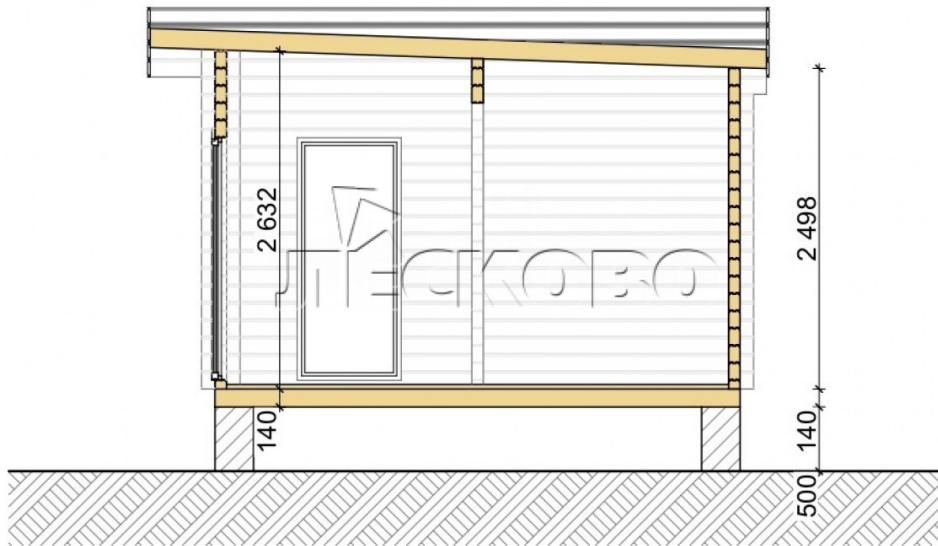

## Log Cabin "DS" series 3.5×3

Project Dimensions

4.3 × 8.3 / 32 m<sup>2</sup>

Full house set

**7,551 €**

## House Kit

- Wall kit: 44 × 145mm mini-chamber drying chamber with bowls for the project. The material of the tree is spruce, pine (GOST 8486). Humidity 12-14%. The height of the walls is 2.16 m;
- Logs, lower harness: board 45 × 145 mm chamber drying 12-16%;