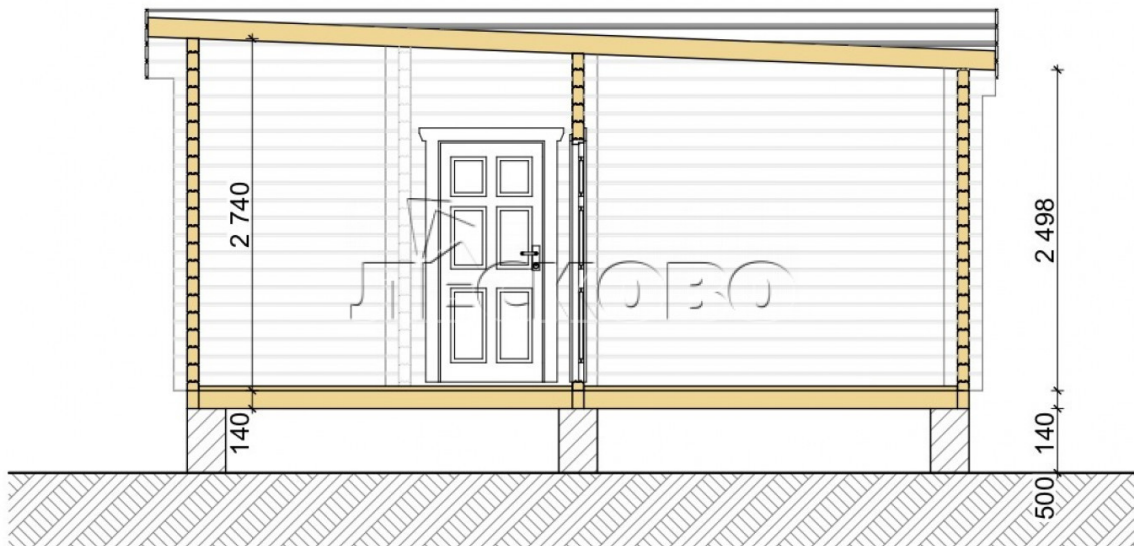

## Log Cabin "DS" series 3.5×3

Project Dimensions

6.3 × 6.8 / 29 m<sup>2</sup>

Full house set

**4,979 €**

## House Kit

- Wall kit: 44 × 145mm mini-chamber drying chamber with bowls for the project. The material of the tree is spruce, pine (GOST 8486). Humidity 12-14%. The height of the walls is 2.16 m;
- Logs, lower harness: board 45 × 145 mm chamber drying 10-12%;