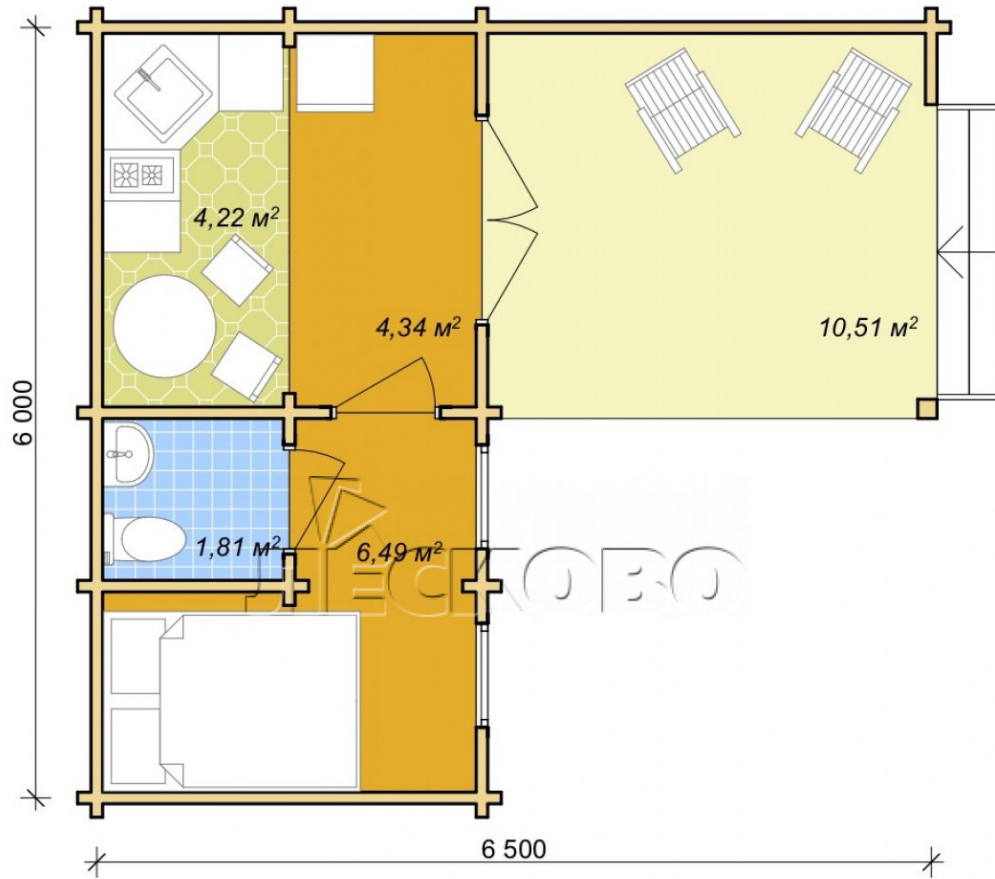

Log Cabin "DS" series 3.5×3

Project Dimensions

6.3 × 6.8 / 29 m²

Full house set

6,105 €

Timber

45 mm

65 mm
+ 1,656 €

Project planning

House Kit

- Wall kit: 44 × 145mm mini-chamber drying chamber with bowls for the project. The material of the tree is spruce, pine (GOST 8486). Humidity 12-14%. The height of the walls is 2.16 m;
- Logs, lower harness: board 45 × 145 mm chamber drying 12-16%;

- Floors: floorboard 35 mm, Chamber drying;
- Ceiling: imitation of a bar 20 × 135 mm, Chamber drying;
- Wooden windows, glass 4 mm, Single. Treatment with a colorless antiseptic. Hardware;

Window 0.84×1.885
м.2 шт.

- Wooden doors;

1.62×1.885 м.1 шт.

7. Platbands: dry planed board 20 × 100 mm;

8. Roof: shingles.

9. Skirting board 35 mm.

+7 (4942) 499-770

156014, г. Кострома, ул. Базовая, д. 8