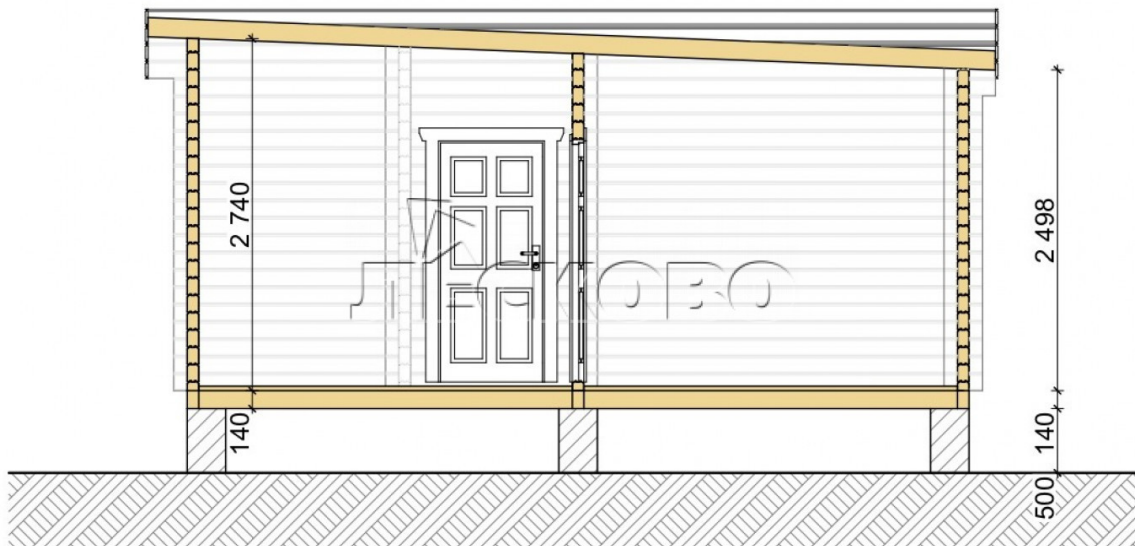

Log Cabin DL-26

Project Dimensions

6.3 × 6.8 / 29 m²

Full house set

5,945 €

Timber

45 MM

65 MM
+ 1,613 €

Project planning

House Kit

- Wall kit: 44 × 145mm mini-chamber drying chamber with bowls for the project. The material of the tree is spruce, pine (GOST 8486). Humidity 12-14%. The height of the walls is 2.16 m;
- Logs, lower harness: board 45 × 145 mm chamber drying 12-16%;

- Floors: floorboard 35 mm, Chamber drying;
- Ceiling: imitation of a bar 20 × 135 mm, Chamber drying;
- Wooden windows, glass 4 mm, Single. Treatment with a colorless antiseptic. Hardware;

Window 0.84×1.885
м.2 шт.