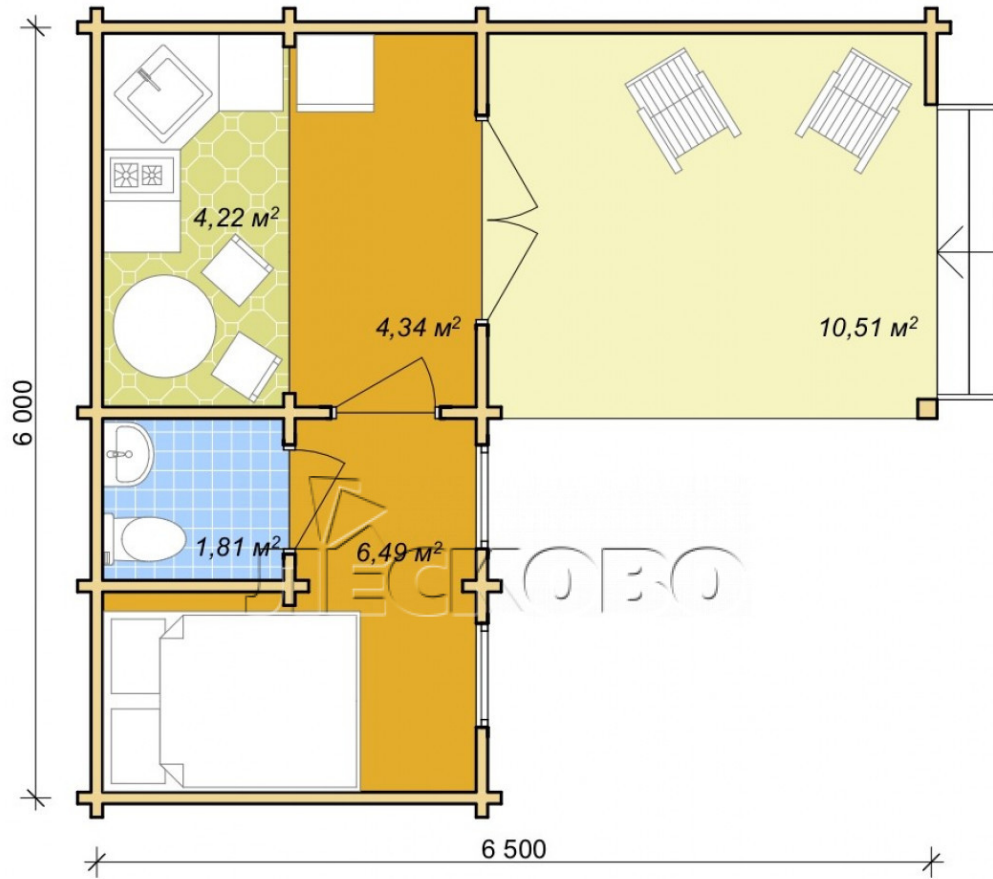

Log Cabin DL-26

Project Dimensions

6.3 × 6.8 / 29 m²

Full house set

5,945 €

Timber

45 MM

65 MM
+ 1,613 €

Project planning

House Kit

- Wall kit: 44 × 145mm mini-chamber drying chamber with bowls for the project. The material of the tree is spruce, pine (GOST 8486). Humidity 12-14%. The height of the walls is 2.16 m;
- Logs, lower harness: board 45 × 145 mm chamber drying 12-16%;

- Floors: floorboard 35 mm, Chamber drying;
- Ceiling: imitation of a bar 20 × 135 mm, Chamber drying;
- Wooden windows, glass 4 mm, Single. Treatment with a colorless antiseptic. Hardware;

Window 0.84×1.885
м.2 шт.