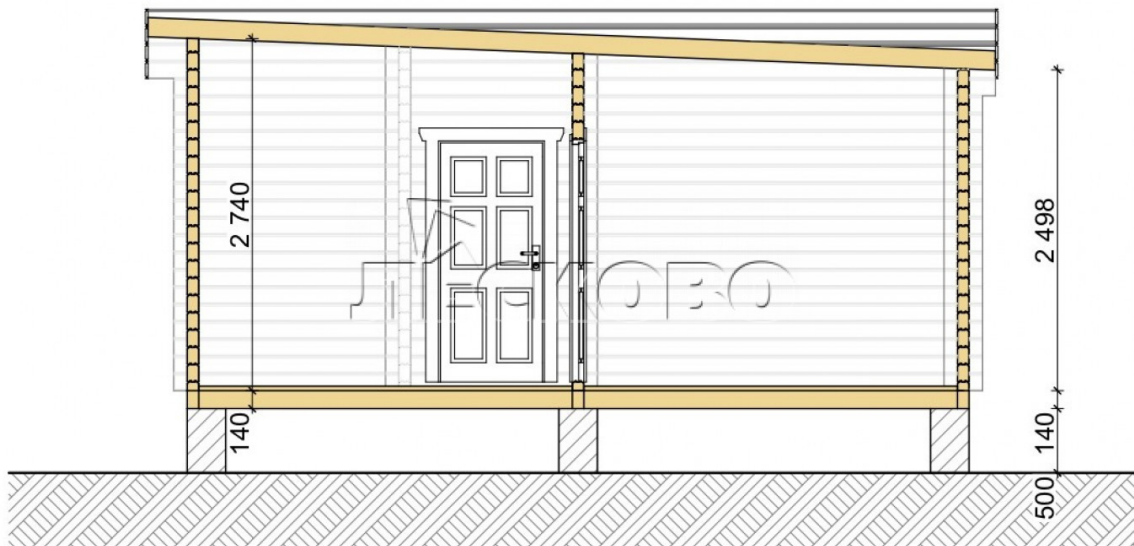

Log Cabin "DS" series 3.5×3

Project Dimensions

6.3 × 6.8 / 29 m²

Full house set

6,105 €

Timber

45 mm

65 mm
+ 1,656 €

Project planning

House Kit

- Wall kit: 44 × 145mm mini-chamber drying chamber with bowls for the project. The material of the tree is spruce, pine (GOST 8486). Humidity 12-14%. The height of the walls is 2.16 m;
- Logs, lower harness: board 45 × 145 mm chamber drying 12-16%;

- Floors: floorboard 35 mm, Chamber drying;
- Ceiling: imitation of a bar 20 × 135 mm, Chamber drying;
- Wooden windows, glass 4 mm, Single. Treatment with a colorless antiseptic. Hardware;

Window 0.84×1.885
м.2 шт.