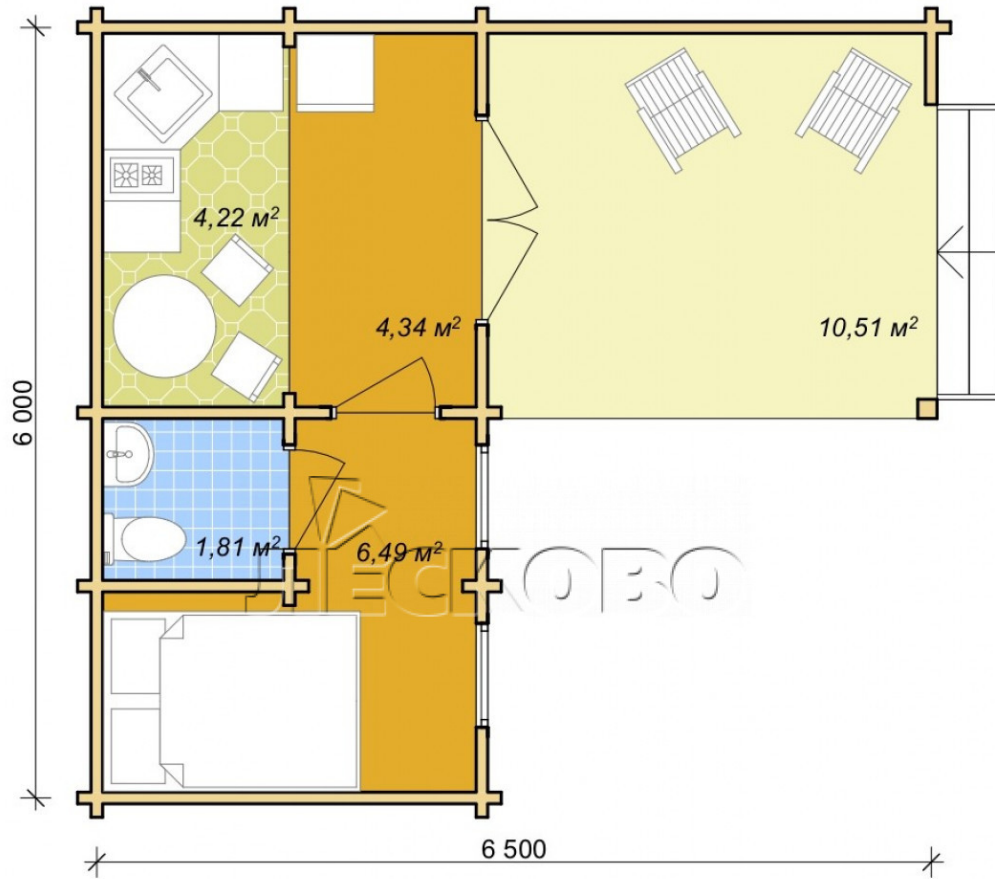

## Log Cabin "DS" series 3.5×3

Project Dimensions

6.3 × 6.8 / 29 m<sup>2</sup>

Full house set

**4,979 €**

## Project planning

## House Kit

- Wall kit: 44 × 145mm mini-chamber drying chamber with bowls for the project. The material of the tree is spruce, pine (GOST 8486). Humidity 12-14%. The height of the walls is 2.16 m;
- Logs, lower harness: board 45 × 145 mm chamber drying 10-12%;

- Floors: floorboard 35 mm, Chamber drying;
- Ceiling: imitation of a bar 20 × 135 mm, Chamber drying;
- Wooden windows, glass 4 mm, Single. Treatment with a colorless antiseptic. Hardware;

Window 0.84×1.885  
м.2 шт.