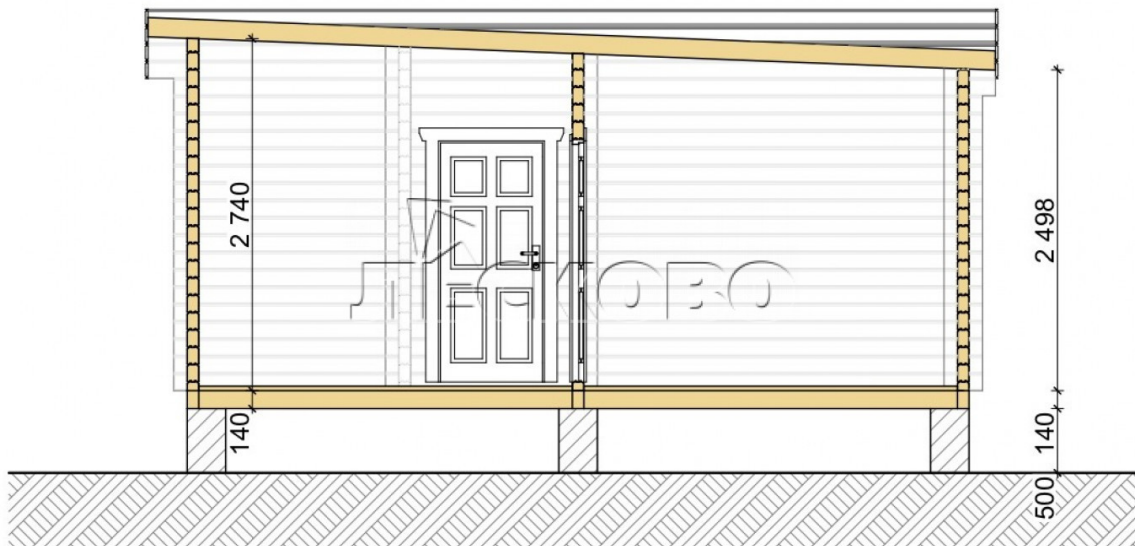

Log Cabin "DS" series 3.5×3

Project Dimensions

6.3 × 6.8 / 29 m²

Full house set

5,241 €

Timber

45 mm

65 mm
+ 1,417 €

Project planning

House Kit

- Wall kit: 44 × 145mm mini-chamber drying chamber with bowls for the project. The material of the tree is spruce, pine (GOST 8486). Humidity 12-14%. The height of the walls is 2.16 m;
- Logs, lower harness: board 45 × 145 mm chamber drying 10-12%;

- Floors: floorboard 35 mm, Chamber drying;
- Ceiling: imitation of a bar 20 × 135 mm, Chamber drying;
- Wooden windows, glass 4 mm, Single. Treatment with a colorless antiseptic. Hardware;

{{ attribute_windows }}