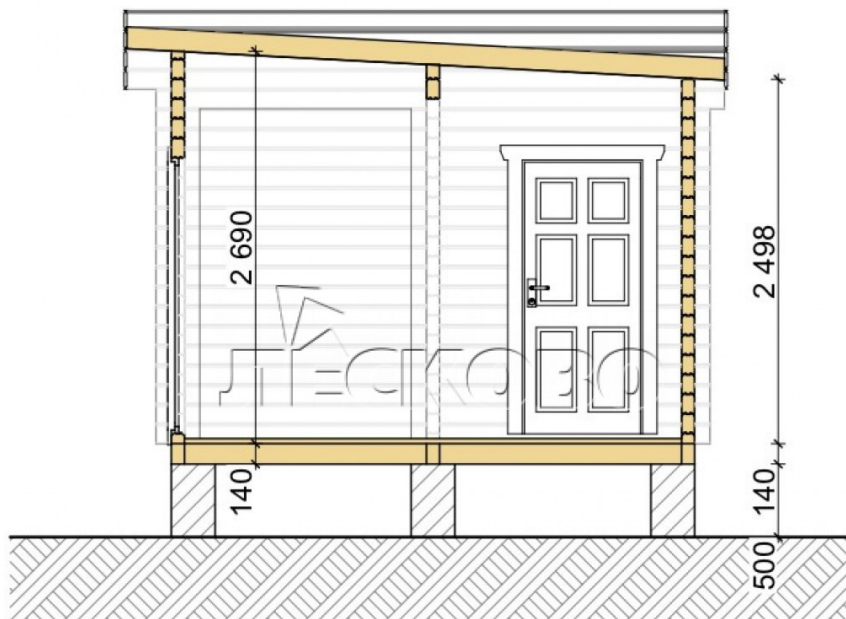

Log Cabin "DS" series 3.5×3

Project Dimensions

3.8 × 8 / 27 m²

Full house set

5,145 €

Timber

45 MM

65 MM
+ 1,312 €

Project planning

House Kit

- Wall kit: 44 × 145mm mini-chamber drying chamber with bowls for the project. The material of the tree is spruce, pine (GOST 8486). Humidity 12-14%. The height of the walls is 2.16 m;
- Logs, lower harness: board 45 × 145 mm chamber drying 10-12%;
- Floors: floorboard 35 mm, Chamber drying;
- Ceiling: imitation of a bar 20 × 135 mm, Chamber drying;
- Wooden windows, glass 4 mm, Single. Treatment with a colorless antiseptic. Hardware;
- {{ attribute_windows }}
- Wooden doors;