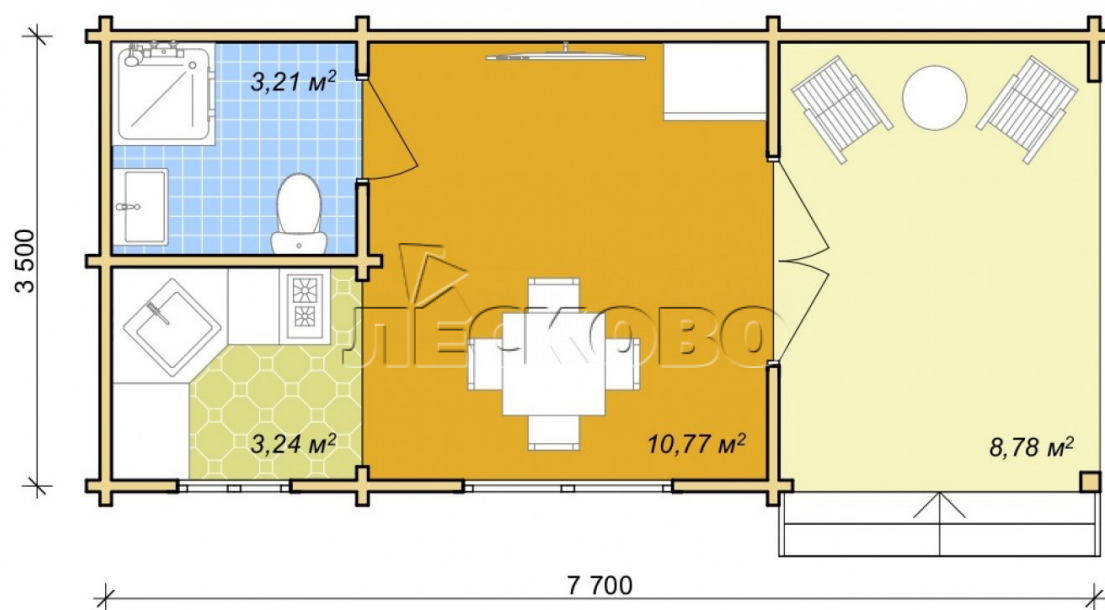

Log Cabin "DS" series 3.5×3

Project Dimensions

3.8 × 8 / 27 m²

Full house set

5,145 €

Timber

45 MM

65 MM
+ 1,312 €

Project planning

House Kit

- Wall kit: 44 × 145mm mini-chamber drying chamber with bowls for the project. The material of the tree is spruce, pine (GOST 8486). Humidity 12-14%. The height of the walls is 2.16 m;
- Logs, lower harness: board 45 × 145 mm chamber drying 10-12%;
- Floors: floorboard 35 mm, Chamber drying;
- Ceiling: imitation of a bar 20 × 135 mm, Chamber drying;
- Wooden windows, glass 4 mm, Single. Treatment with a colorless antiseptic. Hardware;
- {{ attribute_windows }}
- Wooden doors;

1.62×1.885 м.1 шт.

7. Platbands: dry planed board 20 × 100 mm;

8. Roof: shingles.

9. Skirting board 35 mm.

+7 (4942) 499-770

156014, г. Кострома, ул. Базовая, д. 8