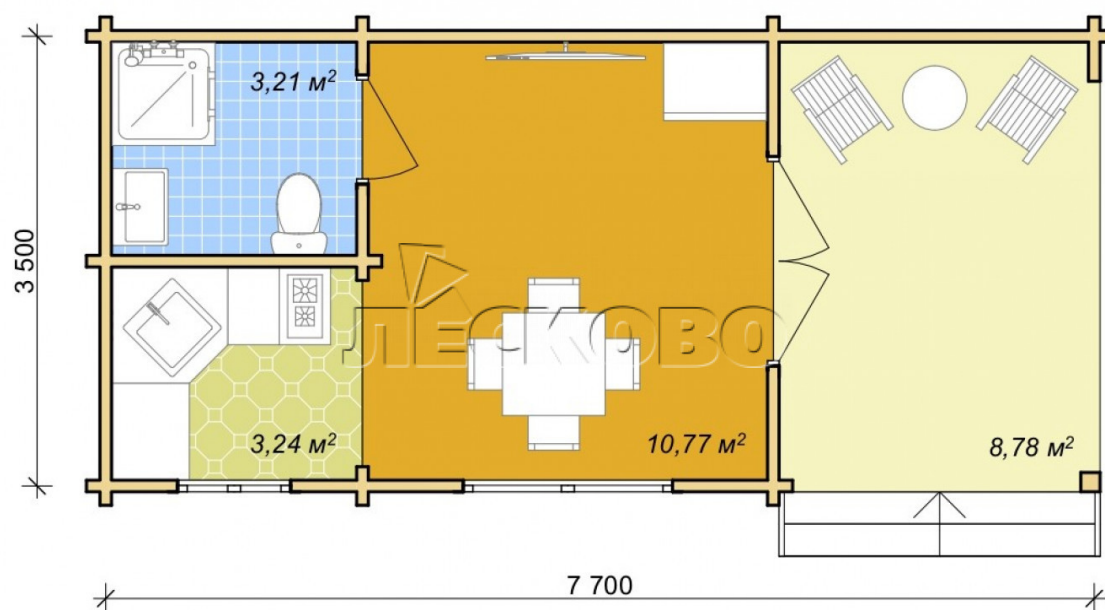

Log Cabin "DS" series 3.5×3

Project Dimensions

3.8 × 8 / 27 m²

Full house set

5,869 €

Timber

45 MM

65 MM
+ 1,496 €

Project planning

House Kit

- Wall kit: 44 × 145mm mini-chamber drying chamber with bowls for the project. The material of the tree is spruce, pine (GOST 8486). Humidity 12-14%. The height of the walls is 2.16 m;
- Logs, lower harness: board 45 × 145 mm chamber drying 12-16%;
- Floors: floorboard 35 mm, Chamber drying;
- Ceiling: imitation of a bar 20 × 135 mm, Chamber drying;
- Wooden windows, glass 4 mm, Single. Treatment with a colorless antiseptic. Hardware;

Window 0.87×1.17
м.1 шт.

Window 1.62×1.885
м.1 шт.

- Wooden doors;

1.62×1.885 м.1 шт.

7. Platbands: dry planed board 20 × 100 mm;

8. Roof: shingles.

9. Skirting board 35 mm.

+7 (4942) 499-770