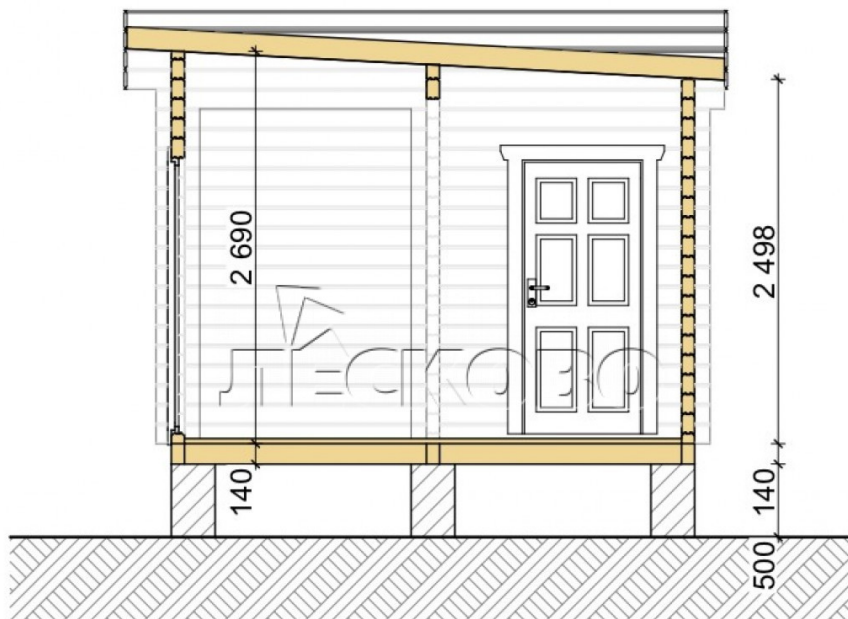

Log Cabin "DS" series 3.5×3

Project Dimensions

3.8 × 8 / 27 m²

Full house set

5,869 €

Timber

45 MM

65 MM
+ 1,496 €

Project planning

House Kit

- Wall kit: 44 × 145mm mini-chamber drying chamber with bowls for the project. The material of the tree is spruce, pine (GOST 8486). Humidity 12-14%. The height of the walls is 2.16 m;
- Logs, lower harness: board 45 × 145 mm chamber drying 12-16%;
- Floors: floorboard 35 mm, Chamber drying;
- Ceiling: imitation of a bar 20 × 135 mm, Chamber drying;
- Wooden windows, glass 4 mm, Single. Treatment with a colorless antiseptic. Hardware;

Window 0.87×1.17
м.1 шт.

Window 1.62×1.885
м.1 шт.

- Wooden doors;

1.62×1.885 м.1 шт.

7. Platbands: dry planed board 20 × 100 mm;

8. Roof: shingles.

9. Skirting board 35 mm.

+7 (4942) 499-770