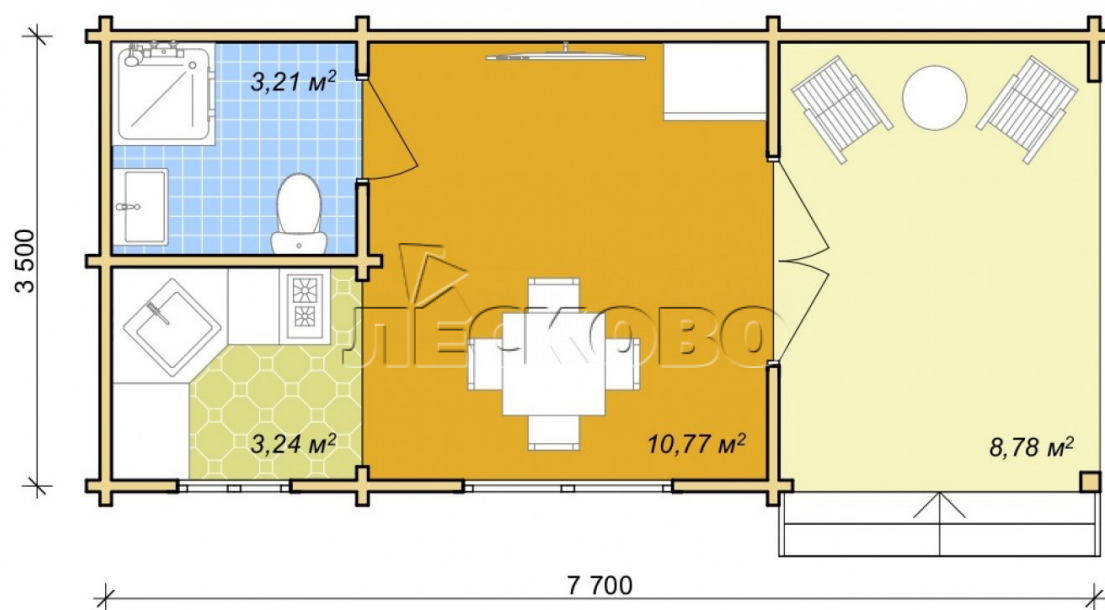

Project planning