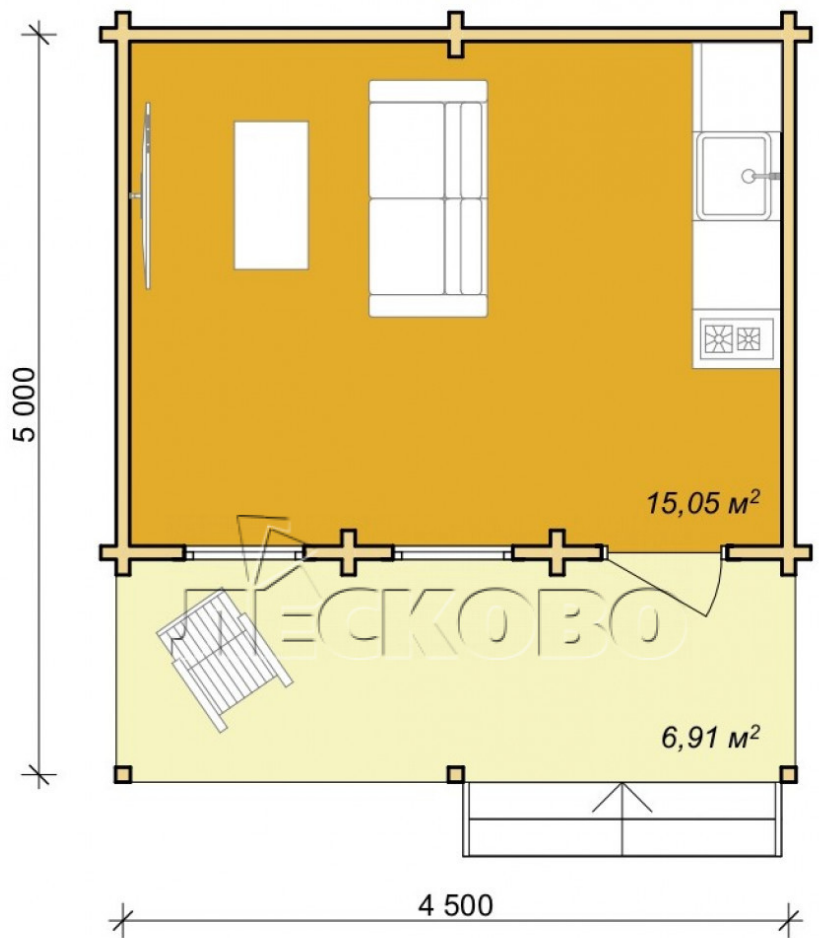

## Log Cabin "DS" series 3.5×3

Project Dimensions

5.3 × 4.8 / 22 m<sup>2</sup>

Full house set

**3,899 €**

## House Kit

- Wall kit: 44 × 145mm mini-chamber drying chamber with bowls for the project. The material of the tree is spruce, pine (GOST 8486). Humidity 12-14%. The height of the walls is 2.16 m;
- Logs, lower harness: board 45 × 145 mm chamber drying 10-12%;
- Floors: floorboard 35 mm, Chamber drying;
- Ceiling: imitation of a bar 20 × 135 mm, Chamber drying;
- Wooden windows, glass 4 mm, Single. Treatment with a colorless antiseptic. Hardware;

Window 0.84×1.885  
м.2 шт.

- Wooden doors;

Door 0.84×1.885 м.

Лев.-Прав.1 шт.

7. Platbands: dry planed board 20 × 100 mm;

8. Roof: shingles.

9. Skirting board 35 mm.

+7 (4942) 499-770