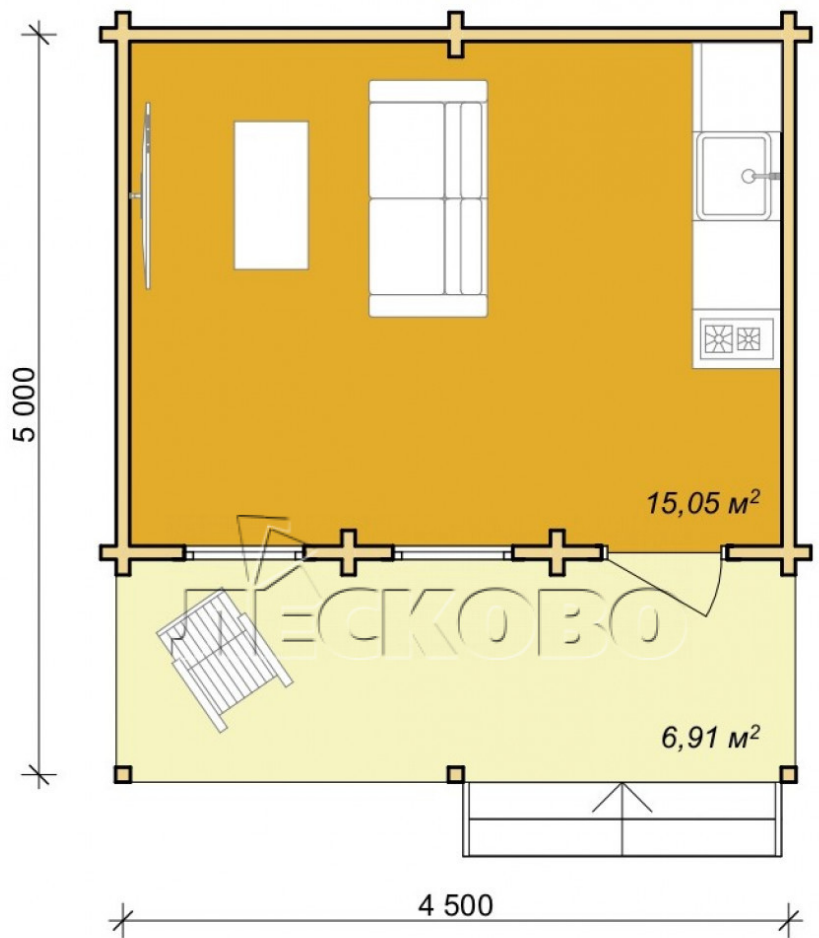

Log Cabin "DS" series 3.5×3

Project Dimensions

5.3 × 4.8 / 22 m²

Full house set

4,798 €

Timber

45 MM

65 MM
+ 1,239 €

Project planning

House Kit

- Wall kit: 44 × 145mm mini-chamber drying chamber with bowls for the project. The material of the tree is spruce, pine (GOST 8486). Humidity 12-14%. The height of the walls is 2.16 m;
- Logs, lower harness: board 45 × 145 mm chamber drying 12-16%;
- Floors: floorboard 35 mm, Chamber drying;
- Ceiling: imitation of a bar 20 × 135 mm, Chamber drying;
- Wooden windows, glass 4 mm, Single. Treatment with a colorless antiseptic. Hardware;

Window 0.84×1.885
м.2 шт.

- Wooden doors;

Door 0.84×1.885 м.

Лев.-Прав.1 шт.

7. Platbands: dry planed board 20 × 100 mm;

8. Roof: shingles.

9. Skirting board 35 mm.

+7 (4942) 499-770