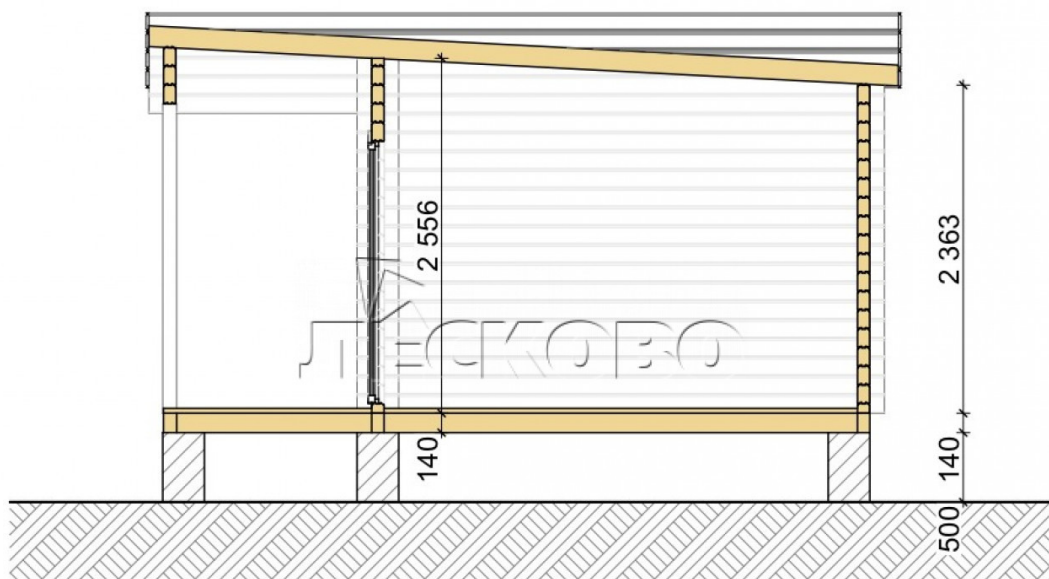

Log Cabin "DS" series 3.5×3

Project Dimensions

5.3 × 4.8 / 22 m²

Full house set

4,798 €

Timber

45 MM

65 MM
+ 1,239 €

Project planning

House Kit

- Wall kit: 44 × 145mm mini-chamber drying chamber with bowls for the project. The material of the tree is spruce, pine (GOST 8486). Humidity 12-14%. The height of the walls is 2.16 m;
- Logs, lower harness: board 45 × 145 mm chamber drying 12-16%;
- Floors: floorboard 35 mm, Chamber drying;
- Ceiling: imitation of a bar 20 × 135 mm, Chamber drying;
- Wooden windows, glass 4 mm, Single. Treatment with a colorless antiseptic. Hardware;

Window 0.84×1.885
м.2 шт.

- Wooden doors;

Door 0.84×1.885 м.

Лев.-Прав.1 шт.

7. Platbands: dry planed board 20 × 100 mm;

8. Roof: shingles.

9. Skirting board 35 mm.

+7 (4942) 499-770