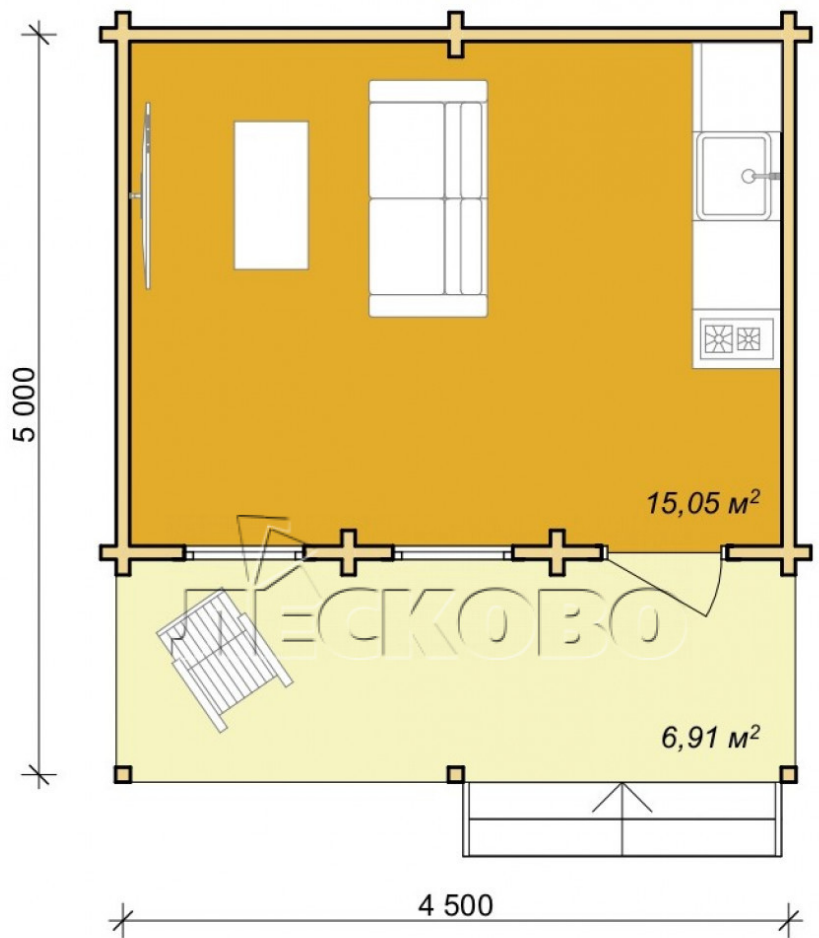

## Log Cabin "DS" series 3.5×3

Project Dimensions

5.3 × 4.8 / 22 m<sup>2</sup>

Full house set

**4,043 €**

### Timber

45 MM

65 MM  
+ 1,040 €

## House Kit

- Wall kit: 44 × 145mm mini-chamber drying chamber with bowls for the project. The material of the tree is spruce, pine (GOST 8486). Humidity 12-14%. The height of the walls is 2.16 m;
  - Logs, lower harness: board 45 × 145 mm chamber drying 10-12%;
  - Floors: floorboard 35 mm, Chamber drying;
  - Ceiling: imitation of a bar 20 × 135 mm, Chamber drying;
  - Wooden windows, glass 4 mm, Single. Treatment with a colorless antiseptic. Hardware;
- {{ attribute\_windows }}
- Wooden doors;
- {{ attribute\_doors }}
- Platbands: dry planed board 20 × 100 mm;
  - Roof: shingles.