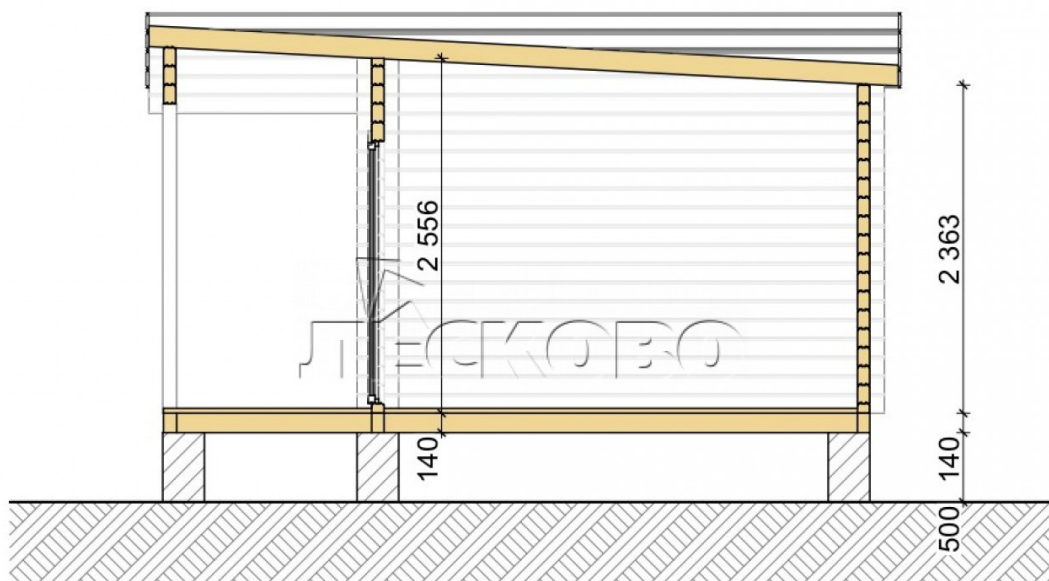

## Log Cabin "DS" series 3.5×3

Project Dimensions

5.3 × 4.8 / 22 m<sup>2</sup>

Full house set

**3,899 €**

## House Kit

- Wall kit: 44 × 145mm mini-chamber drying chamber with bowls for the project. The material of the tree is spruce, pine (GOST 8486). Humidity 12-14%. The height of the walls is 2.16 m;
- Logs, lower harness: board 45 × 145 mm chamber drying 10-12%;
- Floors: floorboard 35 mm, Chamber drying;
- Ceiling: imitation of a bar 20 × 135 mm, Chamber drying;
- Wooden windows, glass 4 mm, Single. Treatment with a colorless antiseptic. Hardware;