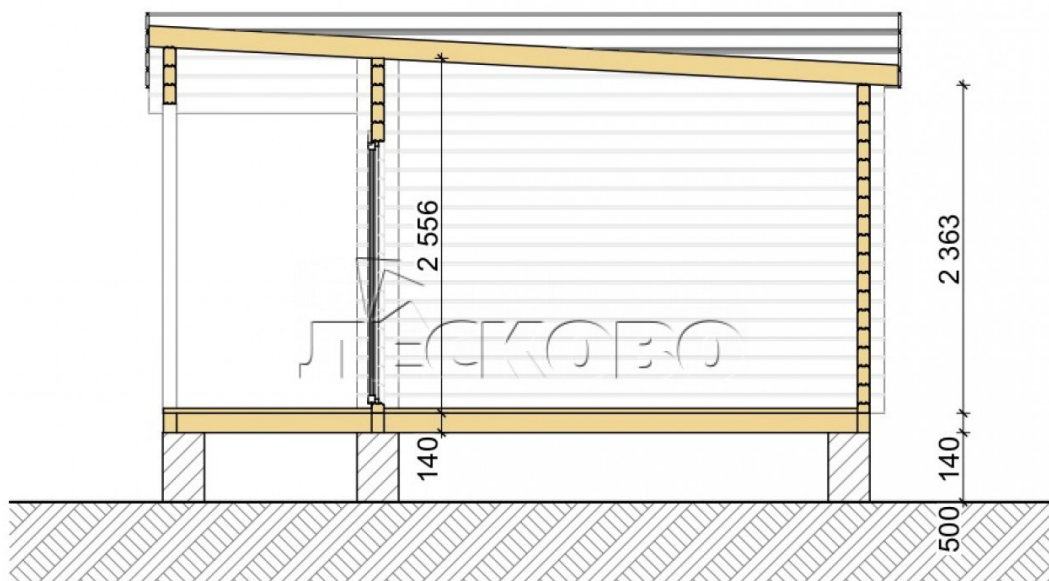

## Log Cabin "DS" series 3.5×3

Project Dimensions

5.3 × 4.8 / 22 m<sup>2</sup>

Full house set

**4,043 €**

### Timber

45 MM

65 MM  
+ 1,040 €

## House Kit

- Wall kit: 44 × 145mm mini-chamber drying chamber with bowls for the project. The material of the tree is spruce, pine (GOST 8486). Humidity 12-14%. The height of the walls is 2.16 m;
  - Logs, lower harness: board 45 × 145 mm chamber drying 10-12%;
  - Floors: floorboard 35 mm, Chamber drying;
  - Ceiling: imitation of a bar 20 × 135 mm, Chamber drying;
  - Wooden windows, glass 4 mm, Single. Treatment with a colorless antiseptic. Hardware;
- {{ attribute\_windows }}
- Wooden doors;
- {{ attribute\_doors }}
- Platbands: dry planed board 20 × 100 mm;
  - Roof: shingles.