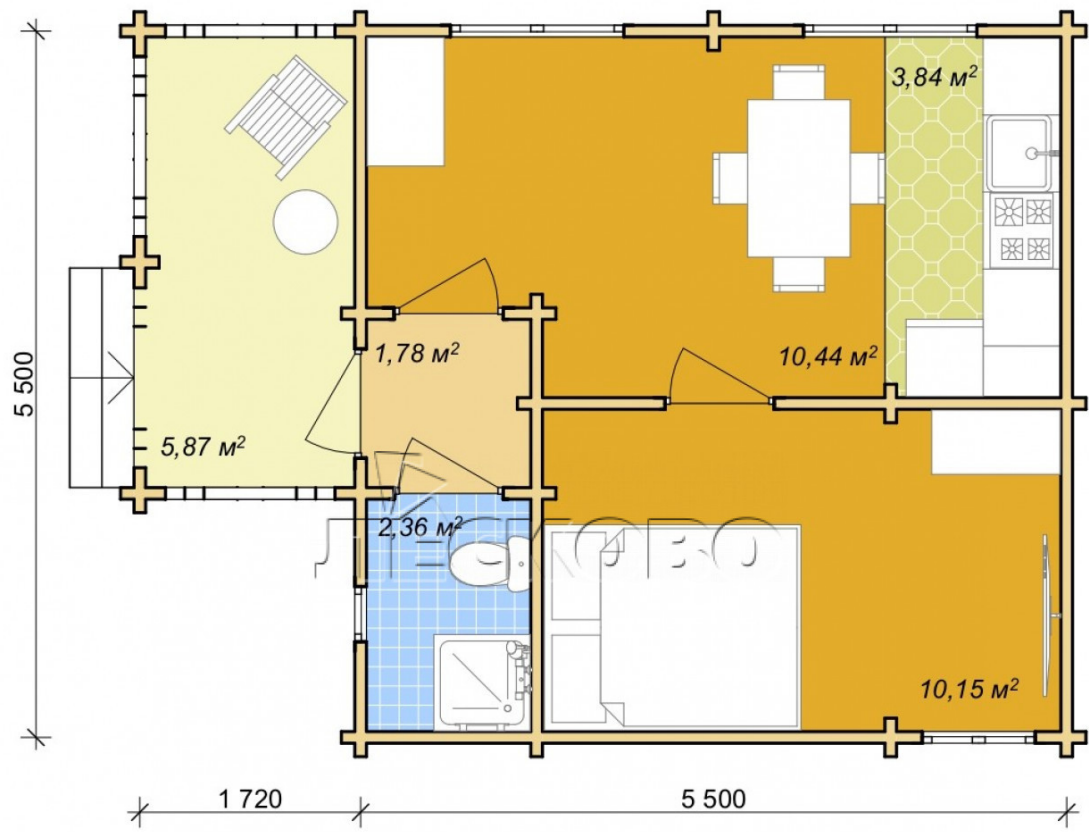

## Log Cabin "DS" series 3.5×3

Project Dimensions

5.8 × 5.8 / 48 m<sup>2</sup>

Full house set

**7,714 €**

## Project planning

# House Kit

- Wall kit: 44 × 145mm mini-chamber drying chamber with bowls for the project. The material of the tree is spruce, pine (GOST 8486). Humidity 12-14%. The height of the walls is 2.16 m;
- Logs, lower harness: board 45 × 145 mm chamber drying 10-12%;
- Floors: floorboard 35 mm, Chamber drying;
- Ceiling: imitation of a bar 20 × 135 mm, Chamber drying;
- Wooden windows, glass 4 mm, Single. Treatment with a colorless antiseptic. Hardware;

Window 0.87×1.17 м.1 шт.  
Window 1.34×1.17 м.2 шт.  
0.40×0.38 м.2 шт.

- Wooden doors;

3 шт.  
0.84×1.885 м.  
glass.1 шт.

7. Platbands: dry planed board 20 × 100 mm;

8. Roof: shingles.

9. Skirting board 35 mm.