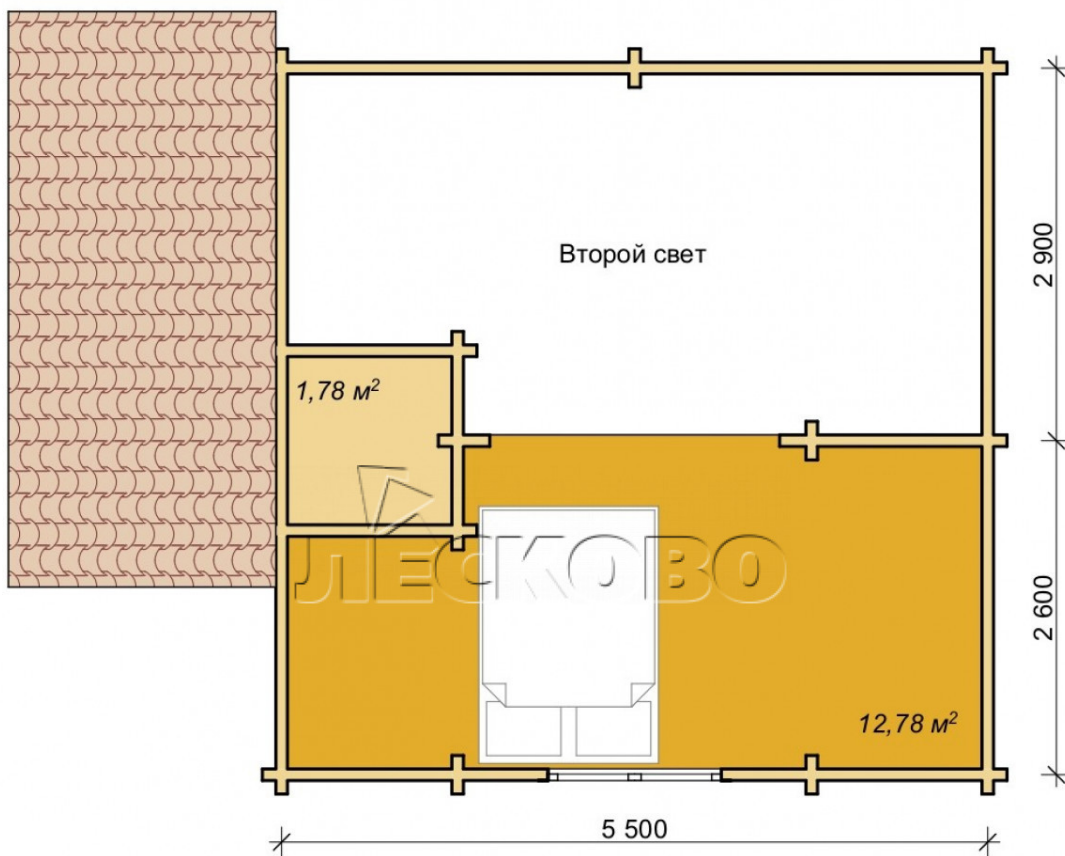

## Log Cabin "DS" series 3.5×3

Project Dimensions

5.8 × 5.8 / 48 m<sup>2</sup>

Full house set

**7,714 €**

# House Kit

- Wall kit: 44 × 145mm mini-chamber drying chamber with bowls for the project. The material of the tree is spruce, pine (GOST 8486). Humidity 12-14%. The height of the walls is 2.16 m;
- Logs, lower harness: board 45 × 145 mm chamber drying 10-12%;
- Floors: floorboard 35 mm, Chamber drying;
- Ceiling: imitation of a bar 20 × 135 mm, Chamber drying;
- Wooden windows, glass 4 mm, Single. Treatment with a colorless antiseptic. Hardware;

Window 0.87×1.17 м.1 шт.  
Window 1.34×1.17 м.2 шт.  
0.40×0.38 м.2 шт.

- Wooden doors;

3 шт.  
0.84×1.885 м.  
glass.1 шт.

7. Platbands: dry planed board 20 × 100 mm;

8. Roof: shingles.

9. Skirting board 35 mm.