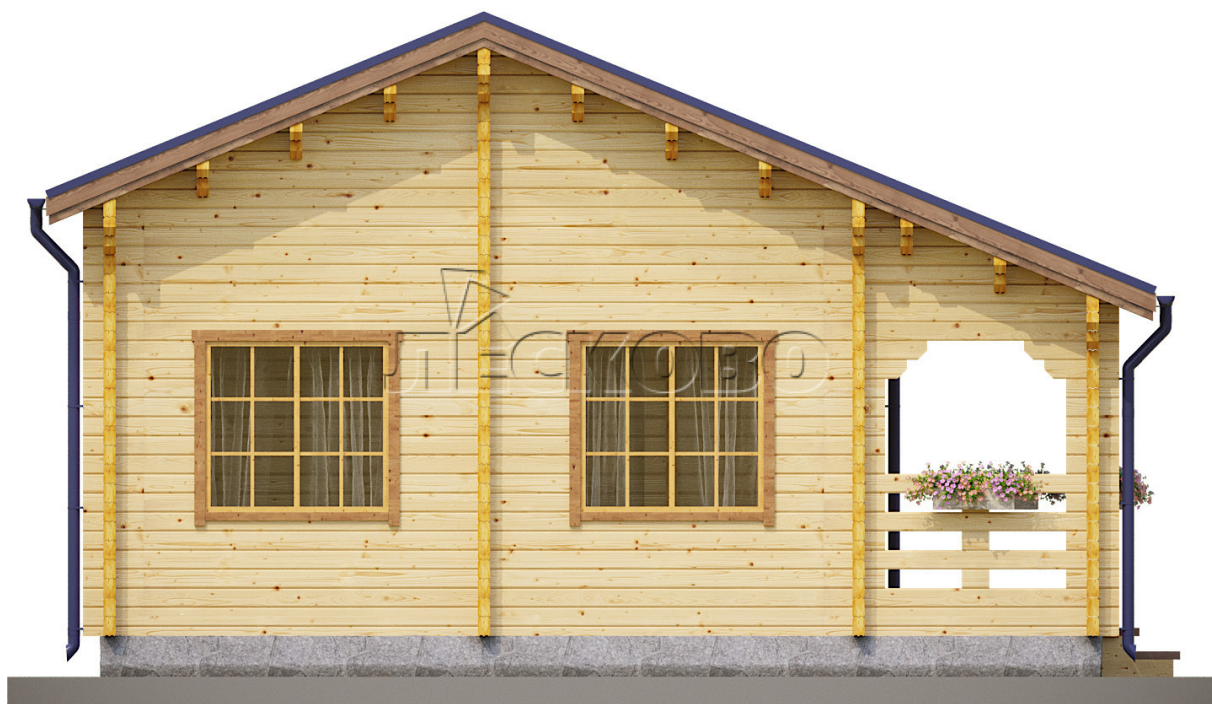

## Log Cabin "DS" series 3.5×3

Project Dimensions

5.8 × 5.8 / 48 m<sup>2</sup>

Full house set

**7,714 €**

### Timber

45 MM

65 MM  
+ 2,219 €

# House Kit

- Wall kit: 44 × 145mm mini-chamber drying chamber with bowls for the project. The material of the tree is spruce, pine (GOST 8486). Humidity 12-14%. The height of the walls is 2.16 m;
- Logs, lower harness: board 45 × 145 mm chamber drying 10-12%;
- Floors: floorboard 35 mm, Chamber drying;
- Ceiling: imitation of a bar 20 × 135 mm, Chamber drying;
- Wooden windows, glass 4 mm, Single. Treatment with a colorless antiseptic. Hardware;