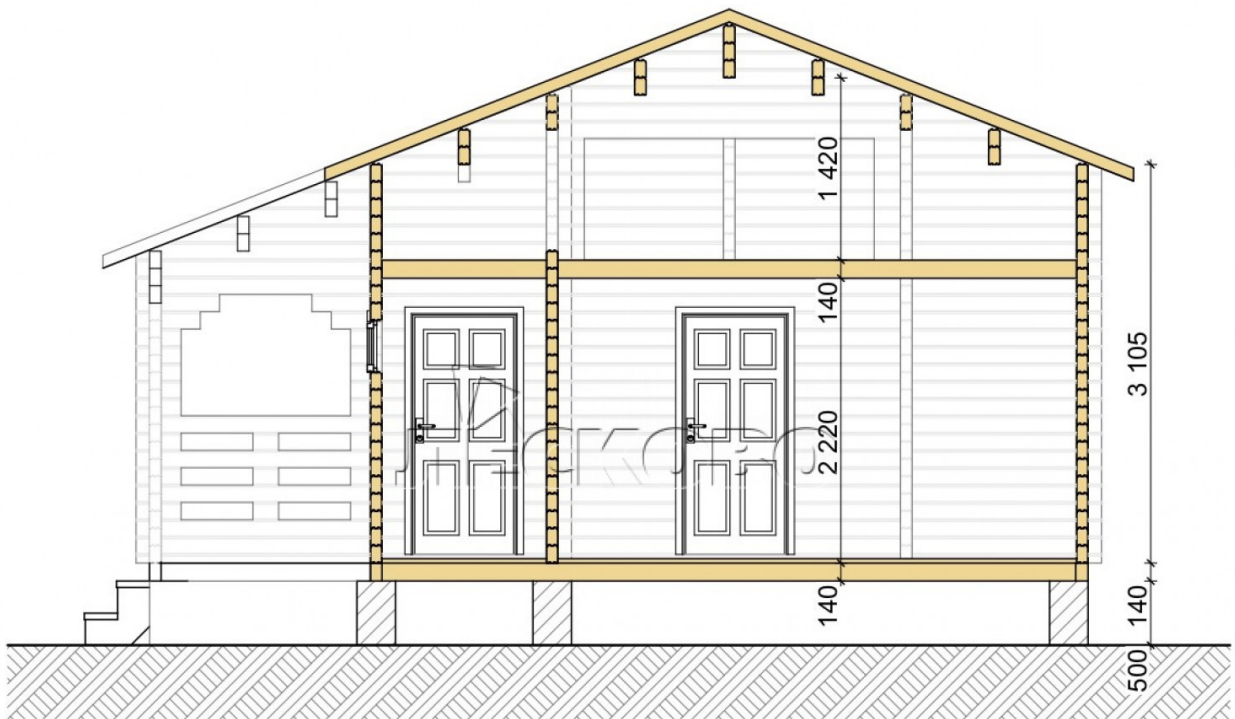

## Log Cabin "DS" series 3.5×3

Project Dimensions

5.8 × 5.8 / 48 m<sup>2</sup>

Full house set

**7,714 €**

### Timber

45 MM

65 MM  
+ 2,219 €

# House Kit

- Wall kit: 44 × 145mm mini-chamber drying chamber with bowls for the project. The material of the tree is spruce, pine (GOST 8486). Humidity 12-14%. The height of the walls is 2.16 m;
- Logs, lower harness: board 45 × 145 mm chamber drying 10-12%;
- Floors: floorboard 35 mm, Chamber drying;
- Ceiling: imitation of a bar 20 × 135 mm, Chamber drying;
- Wooden windows, glass 4 mm, Single. Treatment with a colorless antiseptic. Hardware;