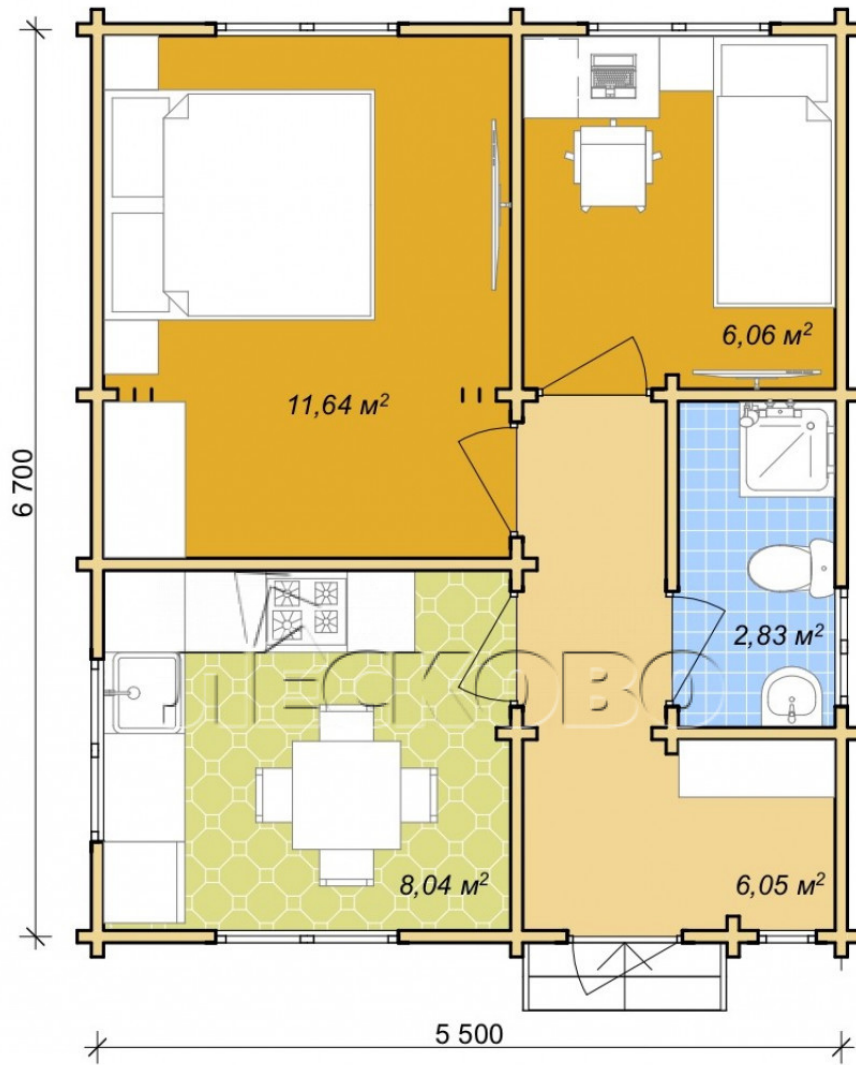

## Log Cabin "DS" series 3.5×3

Project Dimensions

5.8 × 7 / 36 m<sup>2</sup>

Full house set

**9,874 €**

## Project planning

## House Kit

- Wall kit: 44 × 145mm mini-chamber drying chamber with bowls for the project. The material of the tree is spruce, pine (GOST 8486). Humidity 12-14%. The height of the walls is 2.16 m;
- Logs, lower harness: board 45 × 145 mm chamber drying 12-16%;
- Floors: floorboard 35 mm, Chamber drying;
- Ceiling: imitation of a bar 20 × 135 mm, Chamber drying;
- Wooden windows, glass 4 mm, Single. Treatment with a colorless antiseptic. Hardware;

0.42×1.885 м.3 шт.

0.87×0.78 м.1 шт.

1.34×0.91 м.4 шт.

- Wooden doors;

4 шт.

0.84×1.885 м.

glass.1 шт.

7. Platbands: dry planed board 20 × 100 mm;