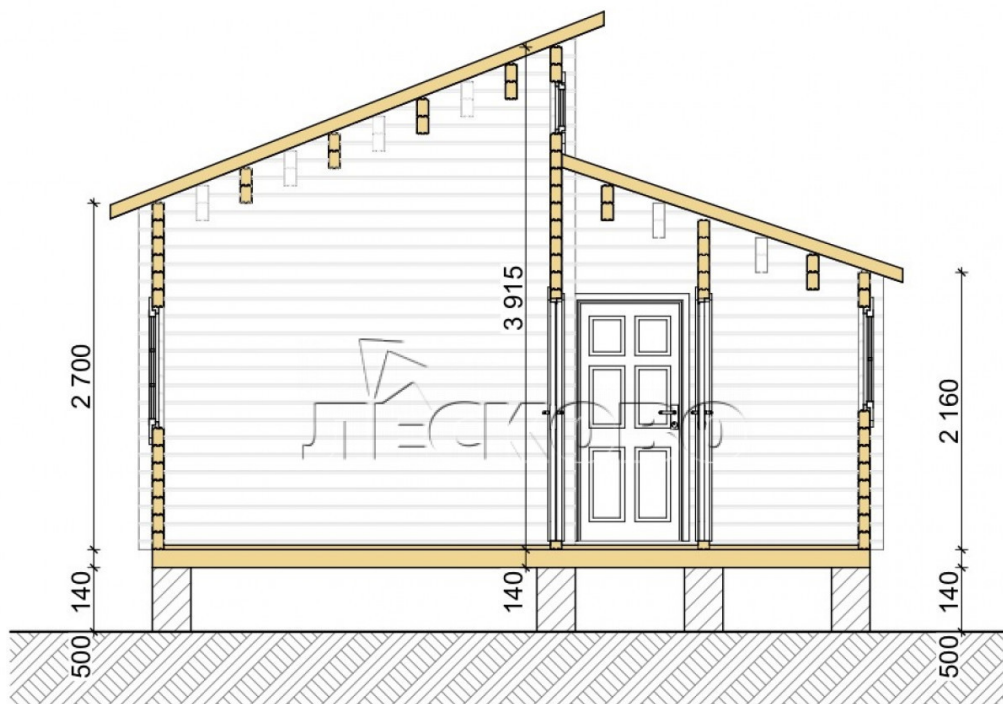

## Log Cabin "DS" series 3.5×3

Project Dimensions

5.8 × 7 / 36 m<sup>2</sup>

Full house set

**9,874 €**

### Timber

45 mm

65 mm  
+ 2,620 €

## House Kit

- Wall kit: 44 × 145mm mini-chamber drying chamber with bowls for the project. The material of the tree is spruce, pine (GOST 8486). Humidity 12-14%. The height of the walls is 2.16 m;
- Logs, lower harness: board 45 × 145 mm chamber drying 12-16%;
- Floors: floorboard 35 mm, Chamber drying;
- Ceiling: imitation of a bar 20 × 135 mm, Chamber drying;
- Wooden windows, glass 4 mm, Single. Treatment with a colorless antiseptic. Hardware;