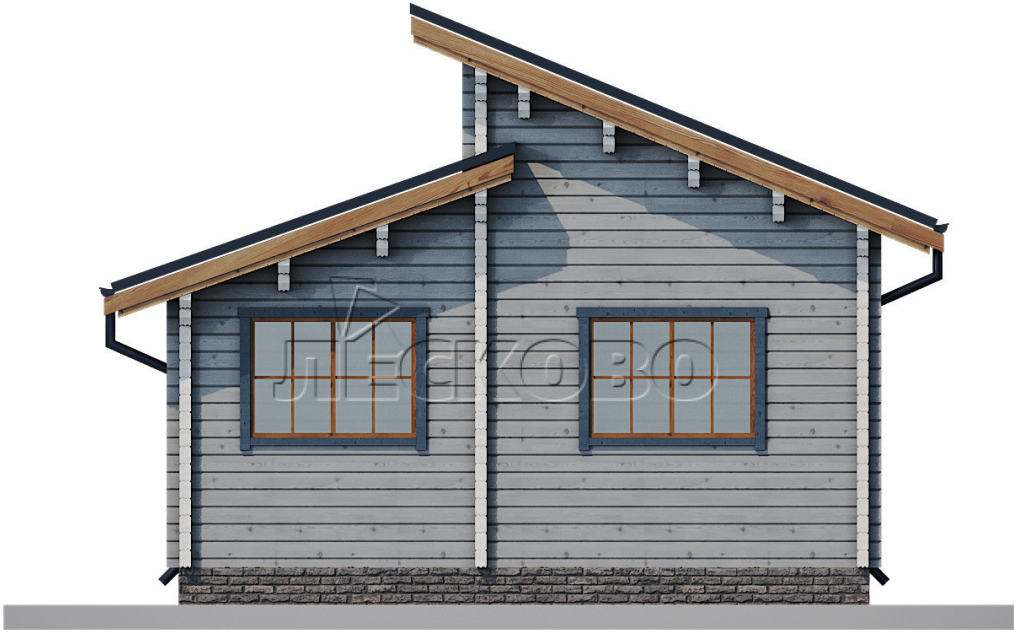

## Log Cabin "DS" series 3.5×3

Project Dimensions

5.8 × 7 / 36 m<sup>2</sup>

Full house set

**9,874 €**

### Timber

45 mm

65 mm  
+ 2,620 €

## House Kit

- Wall kit: 44 × 145mm mini-chamber drying chamber with bowls for the project. The material of the tree is spruce, pine (GOST 8486). Humidity 12-14%. The height of the walls is 2.16 m;
- Logs, lower harness: board 45 × 145 mm chamber drying 12-16%;
- Floors: floorboard 35 mm, Chamber drying;
- Ceiling: imitation of a bar 20 × 135 mm, Chamber drying;
- Wooden windows, glass 4 mm, Single. Treatment with a colorless antiseptic. Hardware;