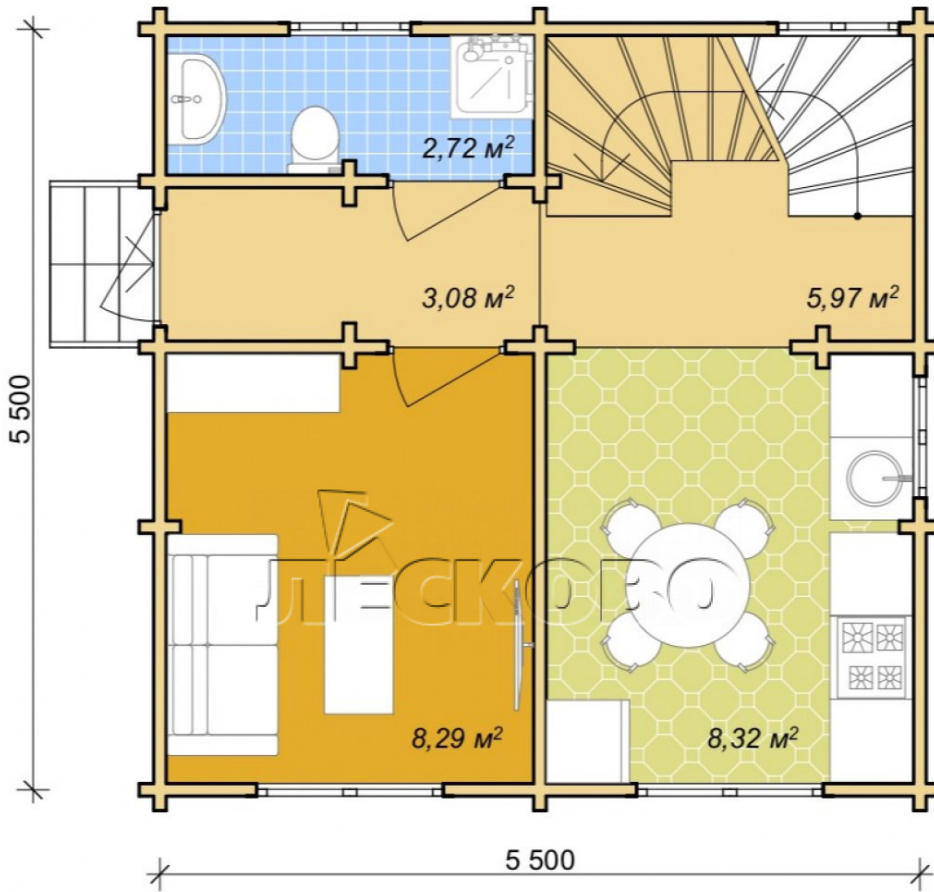

Log Cabin "DS" series 3.5×3

Project Dimensions

5.8 × 5.8 / 65 m²

Full house set

11,456 €

Timber

45 mm

65 mm
+ 3,310 €

Project planning

House Kit

- Wall kit: 44 × 145mm mini-chamber drying chamber with bowls for the project. The material of the tree is spruce, pine (GOST 8486). Humidity 12-14%. The height of the walls is 2.16 m;
- Logs, lower harness: board 45 × 145 mm chamber drying 10-12%;
- Floors: floorboard 35 mm, Chamber drying;
- Ceiling: imitation of a bar 20 × 135 mm, Chamber drying;
- Wooden windows, glass 4 mm, Single. Treatment with a colorless antiseptic. Hardware;

0.40×0.38 м.1 шт.

0.87×0.78 м.3 шт.

1.34×0.91 м.2 шт.

- Wooden doors;

5 шт.

0.84×1.885 м.

glass.3 шт.

7. Platbands: dry planed board 20 × 100 mm;