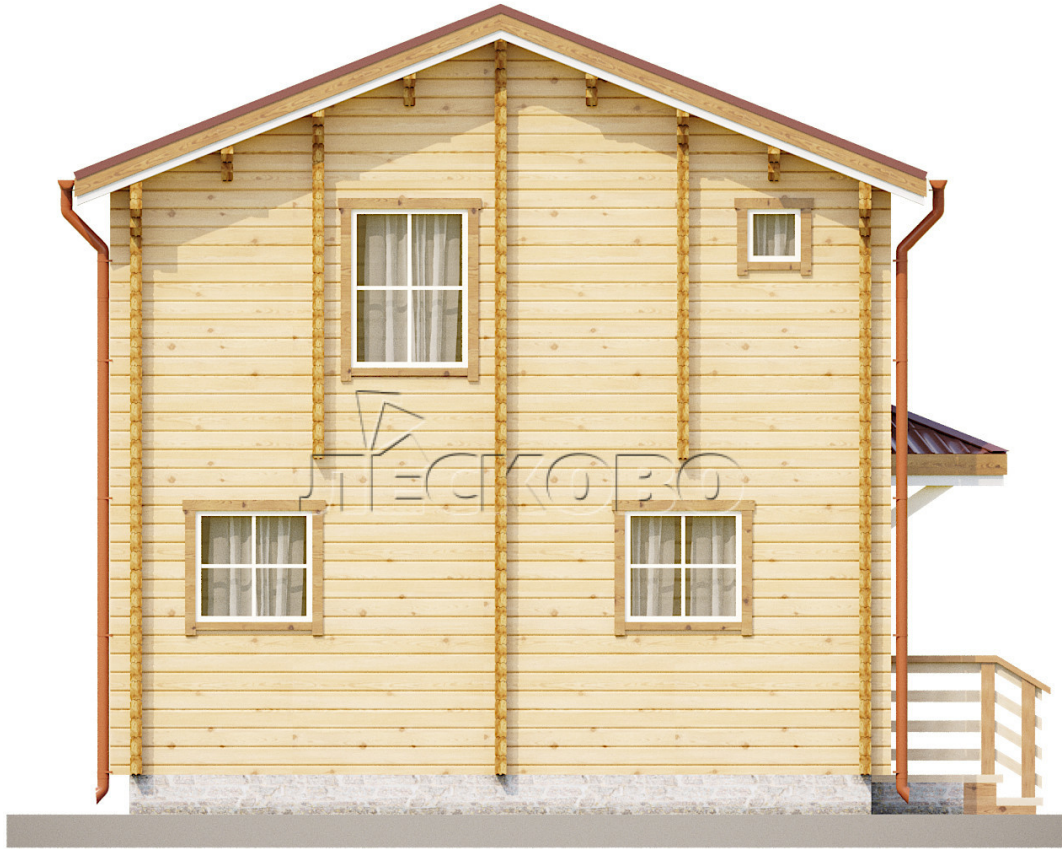

Log Cabin "DS" series 3.5×3

Project Dimensions

5.8 × 5.8 / 65 m²

Full house set

10,882 €

Timber

45 mm

65 mm
+ 3,144 €

Project planning

House Kit

- Wall kit: 44 × 145mm mini-chamber drying chamber with bowls for the project. The material of the tree is spruce, pine (GOST 8486). Humidity 12-14%. The height of the walls is 2.16 m;
- Logs, lower harness: board 45 × 145 mm chamber drying 10-12%;
- Floors: floorboard 35 mm, Chamber drying;
- Ceiling: imitation of a bar 20 × 135 mm, Chamber drying;
- Wooden windows, glass 4 mm, Single. Treatment with a colorless antiseptic. Hardware;