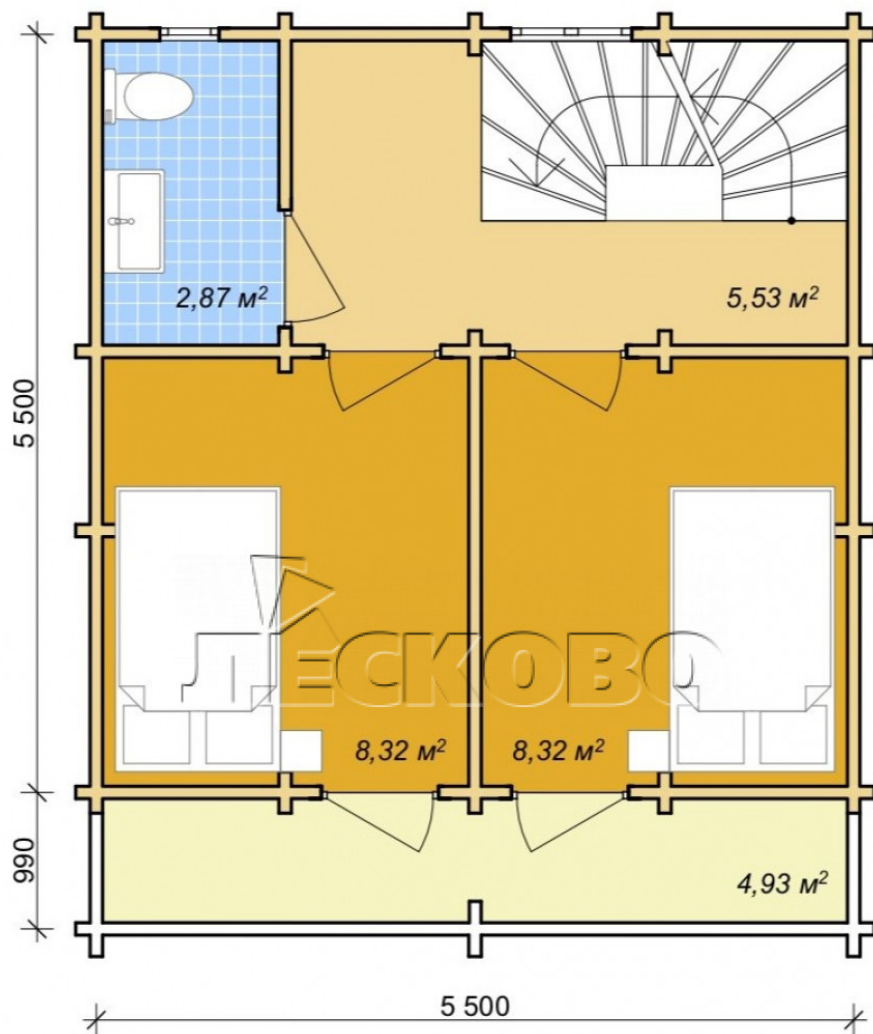

Log Cabin "DS" series 3.5×3

Project Dimensions

5.8 × 5.8 / 65 m²

Full house set

13,892 €

Timber

45 mm

65 mm
+ 3,957 €

Project planning

House Kit

- Wall kit: 44 × 145mm mini-chamber drying chamber with bowls for the project. The material of the tree is spruce, pine (GOST 8486). Humidity 12-14%. The height of the walls is 2.16 m;
- Logs, lower harness: board 45 × 145 mm chamber drying 12-16%;
- Floors: floorboard 35 mm, Chamber drying;
- Ceiling: imitation of a bar 20 × 135 mm, Chamber drying;
- Wooden windows, glass 4 mm, Single. Treatment with a colorless antiseptic. Hardware;

Window 0.87×1.17 0.40×0.38 м.1 шт.
м.1 шт.

0.87×0.78 м.3 шт.

1.34×0.91 м.2 шт.

- Wooden doors;

5 шт.

0.84×1.885 м.

glass.3 шт.

7. Platbands: dry planed board 20 × 100 mm;