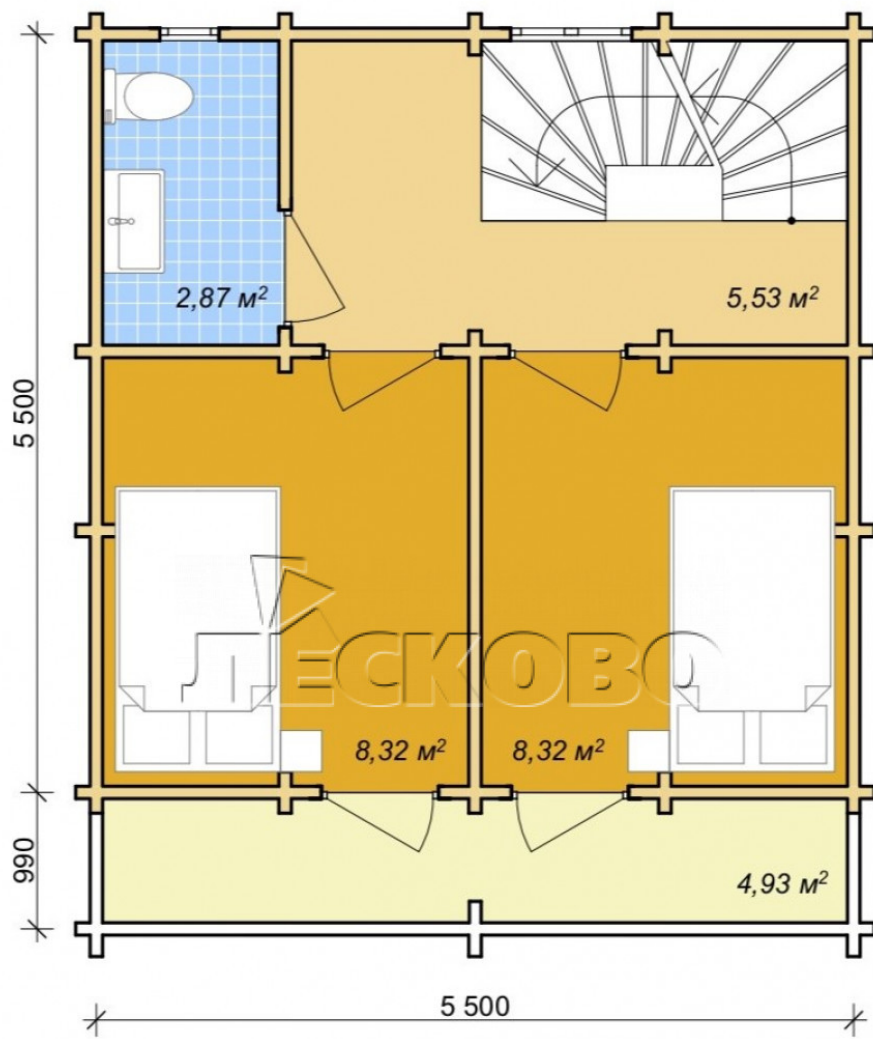

Log Cabin "DS" series 3.5×3

Project Dimensions

5.8 × 5.8 / 65 m²

Full house set

10,882 €

Timber

45 mm

65 mm
+ 3,144 €

Project planning

House Kit

- Wall kit: 44 × 145mm mini-chamber drying chamber with bowls for the project. The material of the tree is spruce, pine (GOST 8486). Humidity 12-14%. The height of the walls is 2.16 m;
- Logs, lower harness: board 45 × 145 mm chamber drying 10-12%;
- Floors: floorboard 35 mm, Chamber drying;
- Ceiling: imitation of a bar 20 × 135 mm, Chamber drying;
- Wooden windows, glass 4 mm, Single. Treatment with a colorless antiseptic. Hardware;

Window 0.87×1.17 0.40×0.38 м.1 шт.
м.1 шт.

0.87×0.78 м.3 шт.
1.34×0.91 м.2 шт.

- Wooden doors;

5 шт.

0.84×1.885 м.

glass.3 шт.

7. Platbands: dry planed board 20 × 100 mm;

8. Roof: shingles.