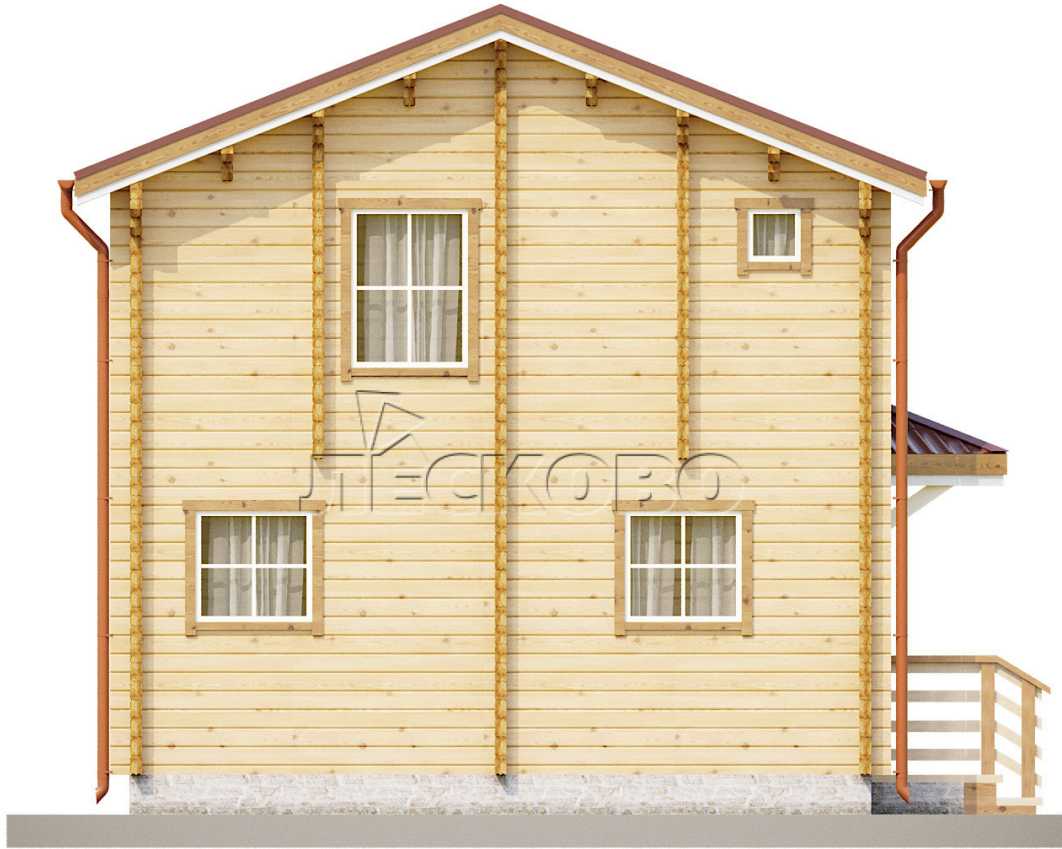

Log Cabin "DS" series 3.5×3

Project Dimensions

5.8 × 5.8 / 65 m²

Full house set

11,456 €

Timber

45 mm

65 mm
+ 3,310 €

Project planning

House Kit

- Wall kit: 44 × 145mm mini-chamber drying chamber with bowls for the project. The material of the tree is spruce, pine (GOST 8486). Humidity 12-14%. The height of the walls is 2.16 m;
- Logs, lower harness: board 45 × 145 mm chamber drying 10-12%;
- Floors: floorboard 35 mm, Chamber drying;
- Ceiling: imitation of a bar 20 × 135 mm, Chamber drying;
- Wooden windows, glass 4 mm, Single. Treatment with a colorless antiseptic. Hardware;