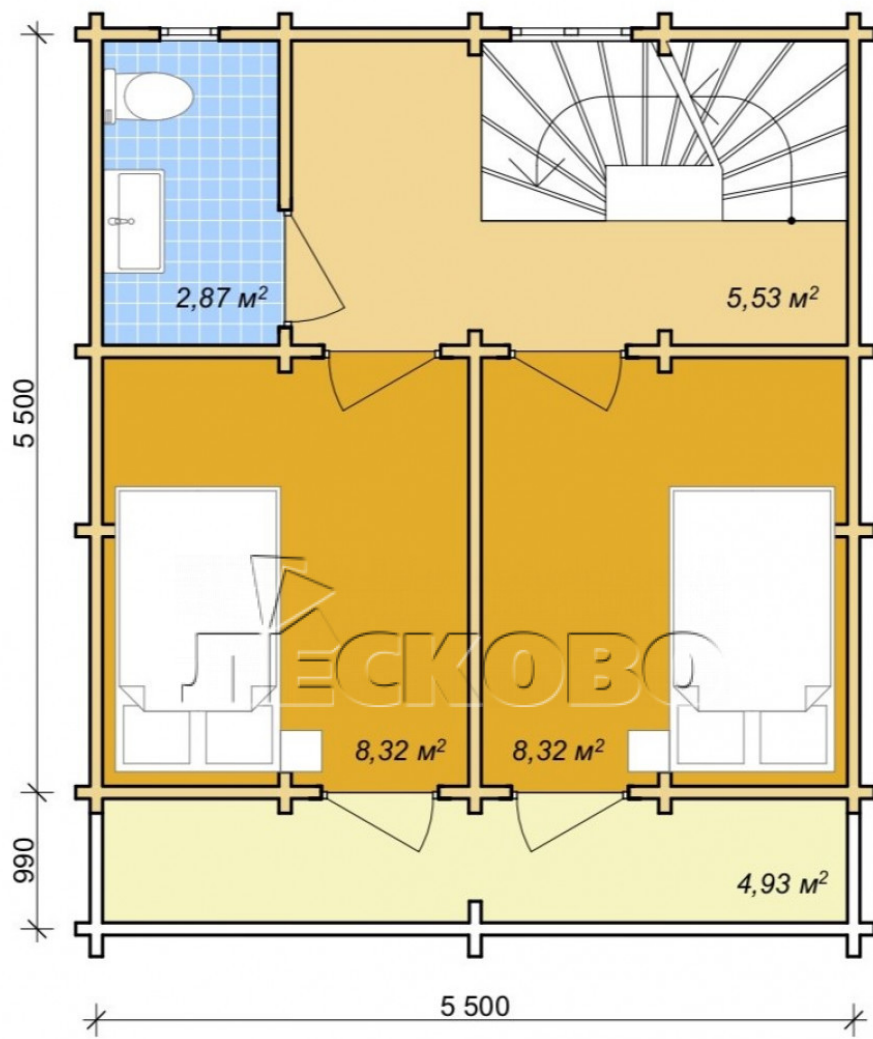

Log Cabin "DS" series 3.5×3

Project Dimensions

5.8 × 5.8 / 65 m²

Full house set

11,456 €

Timber

45 mm

65 mm
+ 3,310 €

Project planning

House Kit

- Wall kit: 44 × 145mm mini-chamber drying chamber with bowls for the project. The material of the tree is spruce, pine (GOST 8486). Humidity 12-14%. The height of the walls is 2.16 m;
- Logs, lower harness: board 45 × 145 mm chamber drying 10-12%;
- Floors: floorboard 35 mm, Chamber drying;
- Ceiling: imitation of a bar 20 × 135 mm, Chamber drying;
- Wooden windows, glass 4 mm, Single. Treatment with a colorless antiseptic. Hardware;

0.40×0.38 м.1 шт.

0.87×0.78 м.3 шт.

1.34×0.91 м.2 шт.

- Wooden doors;

5 шт.

0.84×1.885 м.

glass.3 шт.

7. Platbands: dry planed board 20 × 100 mm;