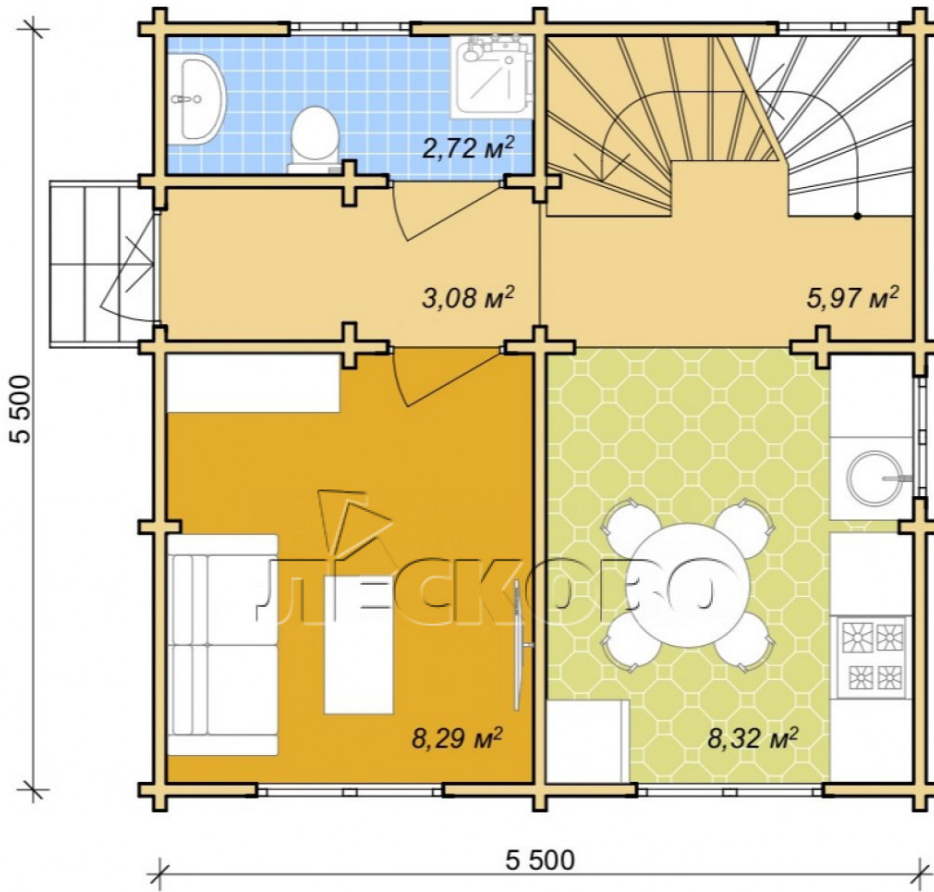

Log Cabin "DS" series 3.5×3

Project Dimensions

5.8 × 5.8 / 65 m²

Full house set

10,882 €

Timber

45 mm

65 mm
+ 3,144 €

Project planning

House Kit

- Wall kit: 44 × 145mm mini-chamber drying chamber with bowls for the project. The material of the tree is spruce, pine (GOST 8486). Humidity 12-14%. The height of the walls is 2.16 m;
- Logs, lower harness: board 45 × 145 mm chamber drying 10-12%;
- Floors: floorboard 35 mm, Chamber drying;
- Ceiling: imitation of a bar 20 × 135 mm, Chamber drying;
- Wooden windows, glass 4 mm, Single. Treatment with a colorless antiseptic. Hardware;

Window 0.87×1.17 0.40×0.38 м.1 шт.
м.1 шт.

0.87×0.78 м.3 шт.
1.34×0.91 м.2 шт.

- Wooden doors;

5 шт.

0.84×1.885 м.

glass.3 шт.

7. Platbands: dry planed board 20 × 100 mm;

8. Roof: shingles.