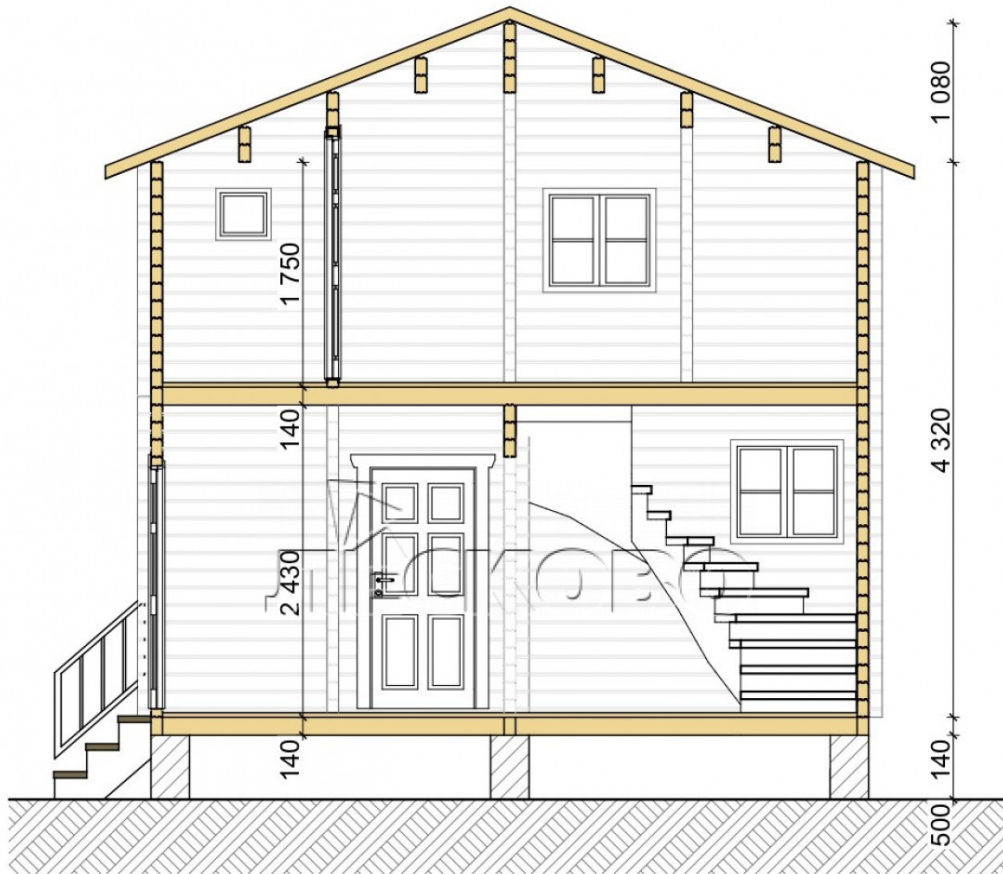

Log Cabin "DS" series 3.5×3

Project Dimensions

5.8 × 5.8 / 65 m²

Full house set

10,882 €

Timber

45 mm

65 mm
+ 3,144 €

Project planning

House Kit

- Wall kit: 44 × 145mm mini-chamber drying chamber with bowls for the project. The material of the tree is spruce, pine (GOST 8486). Humidity 12-14%. The height of the walls is 2.16 m;
- Logs, lower harness: board 45 × 145 mm chamber drying 10-12%;
- Floors: floorboard 35 mm, Chamber drying;
- Ceiling: imitation of a bar 20 × 135 mm, Chamber drying;
- Wooden windows, glass 4 mm, Single. Treatment with a colorless antiseptic. Hardware;

Window 0.87×1.17 0.40×0.38 м.1 шт.
м.1 шт.

0.87×0.78 м.3 шт.
1.34×0.91 м.2 шт.

- Wooden doors;

5 шт.

0.84×1.885 м.

glass.3 шт.

7. Platbands: dry planed board 20 × 100 mm;

8. Roof: shingles.