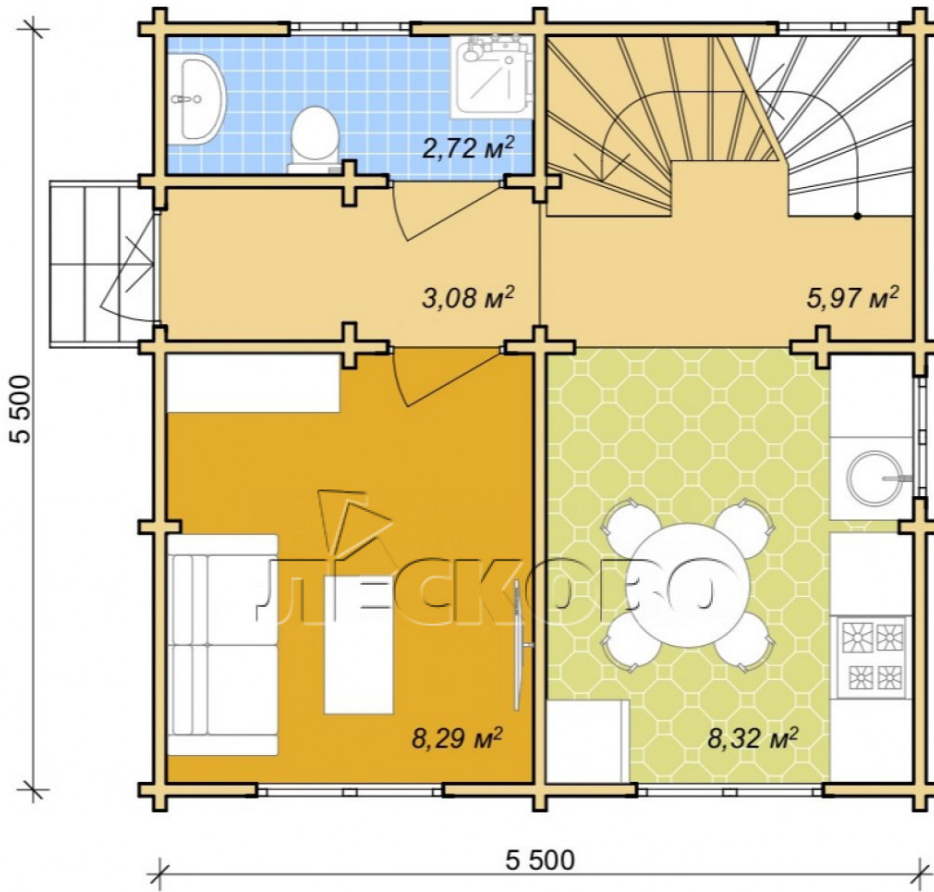

Log Cabin "DS" series 3.5×3

Project Dimensions

5.8 × 5.8 / 65 m²

Full house set

13,892 €

Timber

45 mm

65 mm
+ 3,957 €

Project planning

House Kit

- Wall kit: 44 × 145mm mini-chamber drying chamber with bowls for the project. The material of the tree is spruce, pine (GOST 8486). Humidity 12-14%. The height of the walls is 2.16 m;
- Logs, lower harness: board 45 × 145 mm chamber drying 12-16%;
- Floors: floorboard 35 mm, Chamber drying;
- Ceiling: imitation of a bar 20 × 135 mm, Chamber drying;
- Wooden windows, glass 4 mm, Single. Treatment with a colorless antiseptic. Hardware;

Window 0.87×1.17 0.40×0.38 м.1 шт.
м.1 шт.

0.87×0.78 м.3 шт.

1.34×0.91 м.2 шт.

- Wooden doors;

5 шт.

0.84×1.885 м.

glass.3 шт.

7. Platbands: dry planed board 20 × 100 mm;