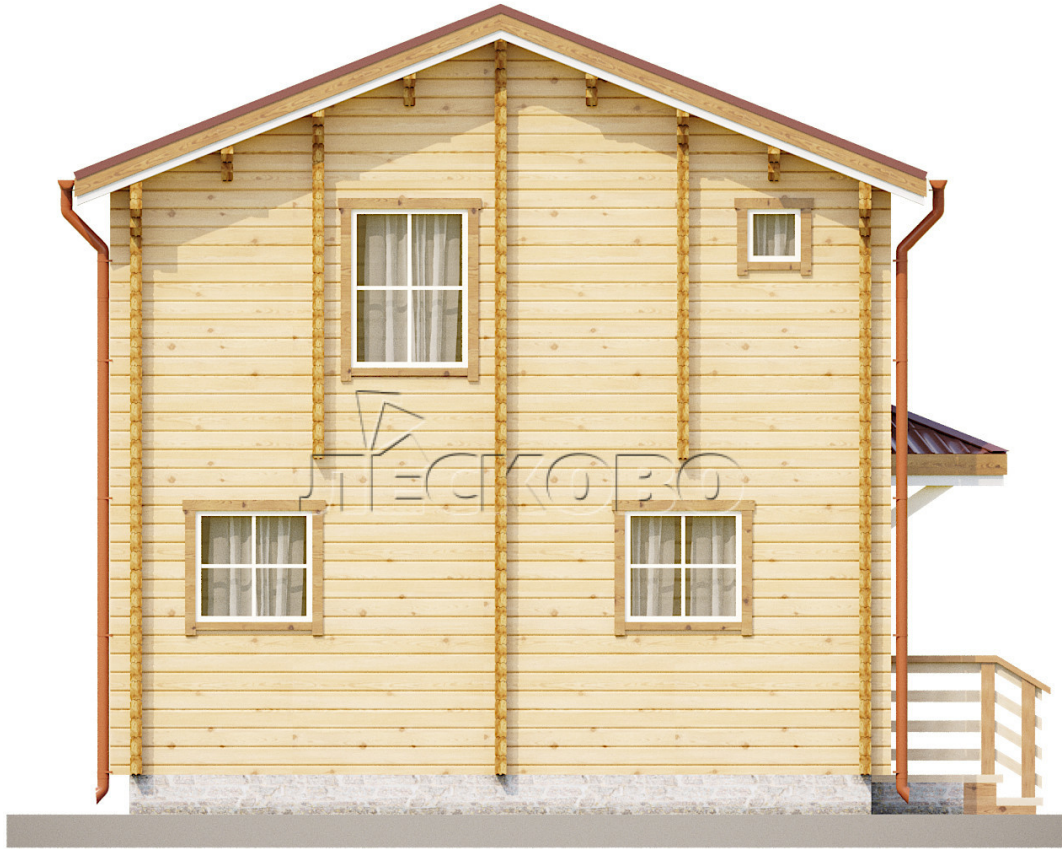

Log Cabin "DS" series 3.5×3

Project Dimensions

5.8 × 5.8 / 65 m²

Full house set

13,892 €

Timber

45 mm

65 mm
+ 3,957 €

Project planning

House Kit

- Wall kit: 44 × 145mm mini-chamber drying chamber with bowls for the project. The material of the tree is spruce, pine (GOST 8486). Humidity 12-14%. The height of the walls is 2.16 m;
- Logs, lower harness: board 45 × 145 mm chamber drying 12-16%;
- Floors: floorboard 35 mm, Chamber drying;
- Ceiling: imitation of a bar 20 × 135 mm, Chamber drying;
- Wooden windows, glass 4 mm, Single. Treatment with a colorless antiseptic. Hardware;