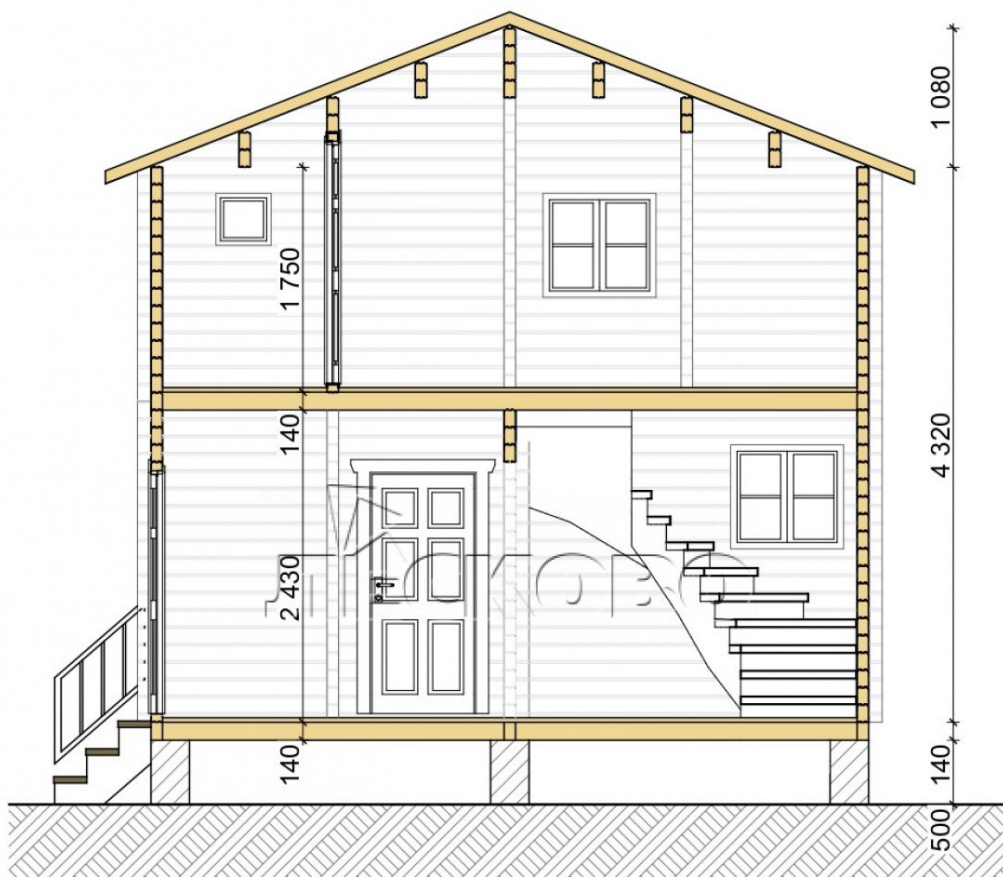

Log Cabin "DS" series 3.5×3

Project Dimensions

5.8 × 5.8 / 65 m²

Full house set

13,892 €

Timber

45 mm

65 mm
+ 3,957 €

Project planning

House Kit

- Wall kit: 44 × 145mm mini-chamber drying chamber with bowls for the project. The material of the tree is spruce, pine (GOST 8486). Humidity 12-14%. The height of the walls is 2.16 m;
- Logs, lower harness: board 45 × 145 mm chamber drying 12-16%;
- Floors: floorboard 35 mm, Chamber drying;
- Ceiling: imitation of a bar 20 × 135 mm, Chamber drying;
- Wooden windows, glass 4 mm, Single. Treatment with a colorless antiseptic. Hardware;

Window 0.87×1.17 0.40×0.38 м.1 шт.
м.1 шт.

0.87×0.78 м.3 шт.

1.34×0.91 м.2 шт.

- Wooden doors;

5 шт.

0.84×1.885 м.

glass.3 шт.

7. Platbands: dry planed board 20 × 100 mm;