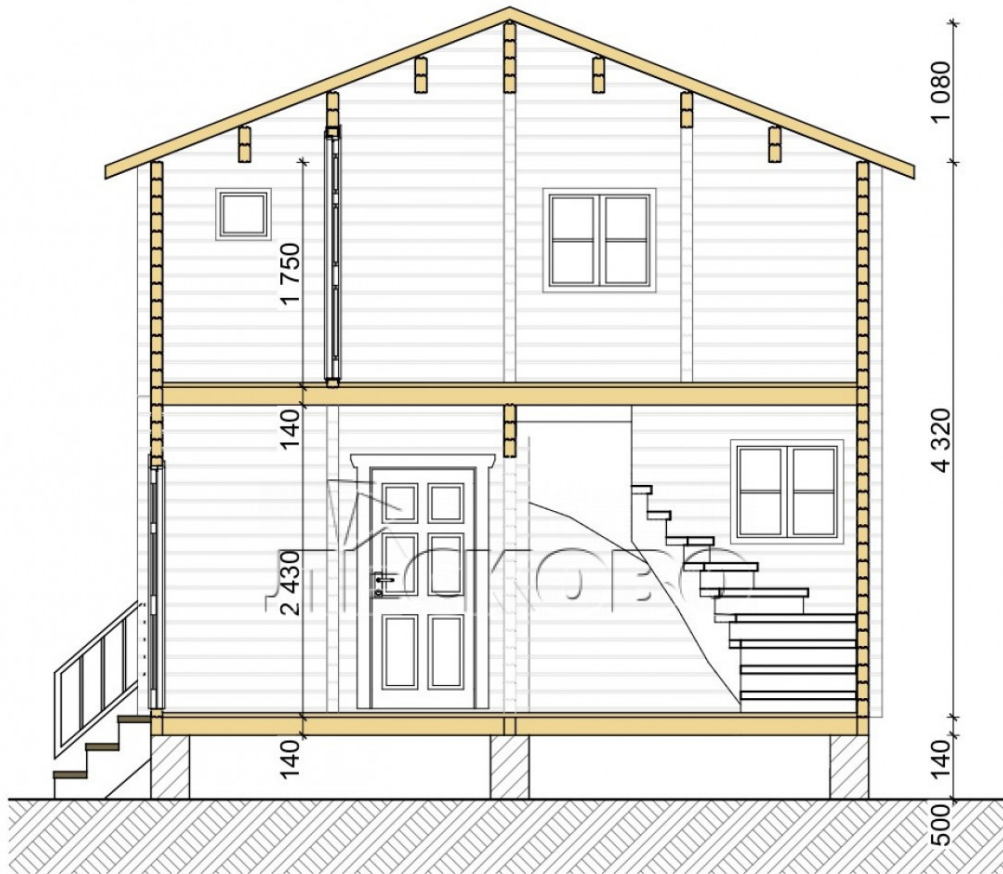

Log Cabin "DS" series 3.5×3

Project Dimensions

5.8 × 5.8 / 65 m²

Full house set

11,456 €

Timber

45 mm

65 mm
+ 3,310 €

Project planning

House Kit

- Wall kit: 44 × 145mm mini-chamber drying chamber with bowls for the project. The material of the tree is spruce, pine (GOST 8486). Humidity 12-14%. The height of the walls is 2.16 m;
- Logs, lower harness: board 45 × 145 mm chamber drying 10-12%;
- Floors: floorboard 35 mm, Chamber drying;
- Ceiling: imitation of a bar 20 × 135 mm, Chamber drying;
- Wooden windows, glass 4 mm, Single. Treatment with a colorless antiseptic. Hardware;

0.40×0.38 м.1 шт.

0.87×0.78 м.3 шт.

1.34×0.91 м.2 шт.

- Wooden doors;

5 шт.

0.84×1.885 м.

glass.3 шт.

7. Platbands: dry planed board 20 × 100 mm;