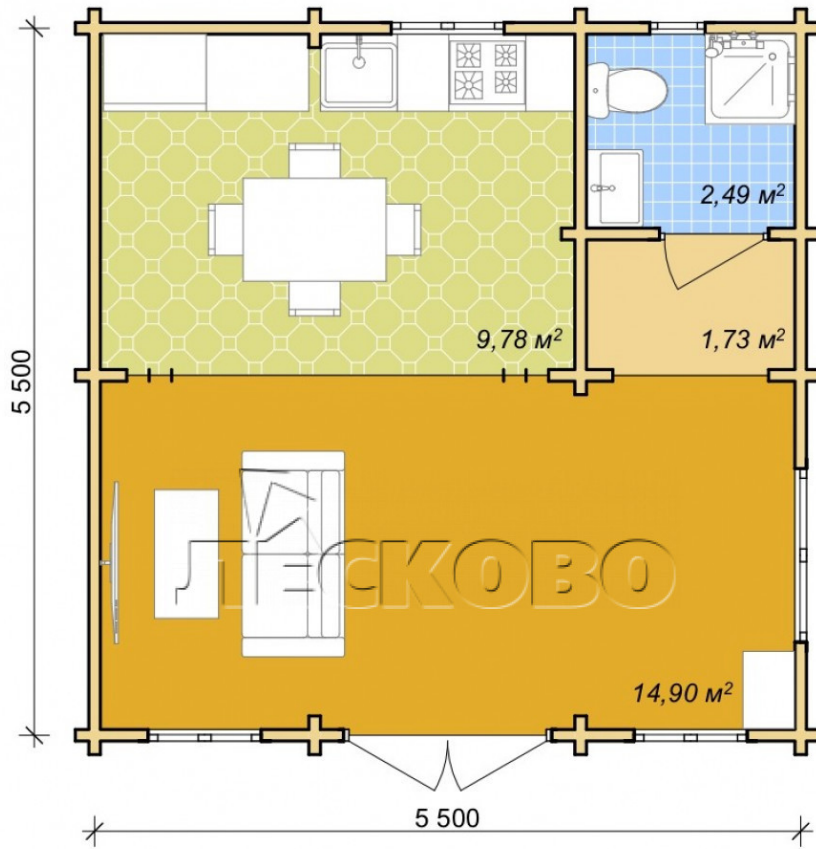

Log Cabin "DS" series 3.5×3

Project Dimensions

5.8 × 5.8 / 39 m²

Full house set

6,485 €

Timber

45 mm

65 mm
+ 1,775 €

Project planning

House Kit

- Wall kit: 44 × 145mm mini-chamber drying chamber with bowls for the project. The material of the tree is spruce, pine (GOST 8486). Humidity 12-14%. The height of the walls is 2.16 m;
- Logs, lower harness: board 45 × 145 mm chamber drying 10-12%;
- Floors: floorboard 35 mm, Chamber drying;
- Ceiling: imitation of a bar 20 × 135 mm, Chamber drying;
- Wooden windows, glass 4 mm, Single. Treatment with a colorless antiseptic. Hardware;

Window 0.87×1.17 0.40×0.38 м.1 шт.
м.2 шт.

0.87×0.78 м.2 шт.

1.34×0.91 м.1 шт.

- Wooden doors;

1 шт.

1.62×1.885 м.1 шт.

7. Platbands: dry planed board 20 × 100 mm;

8. Roof: shingles.