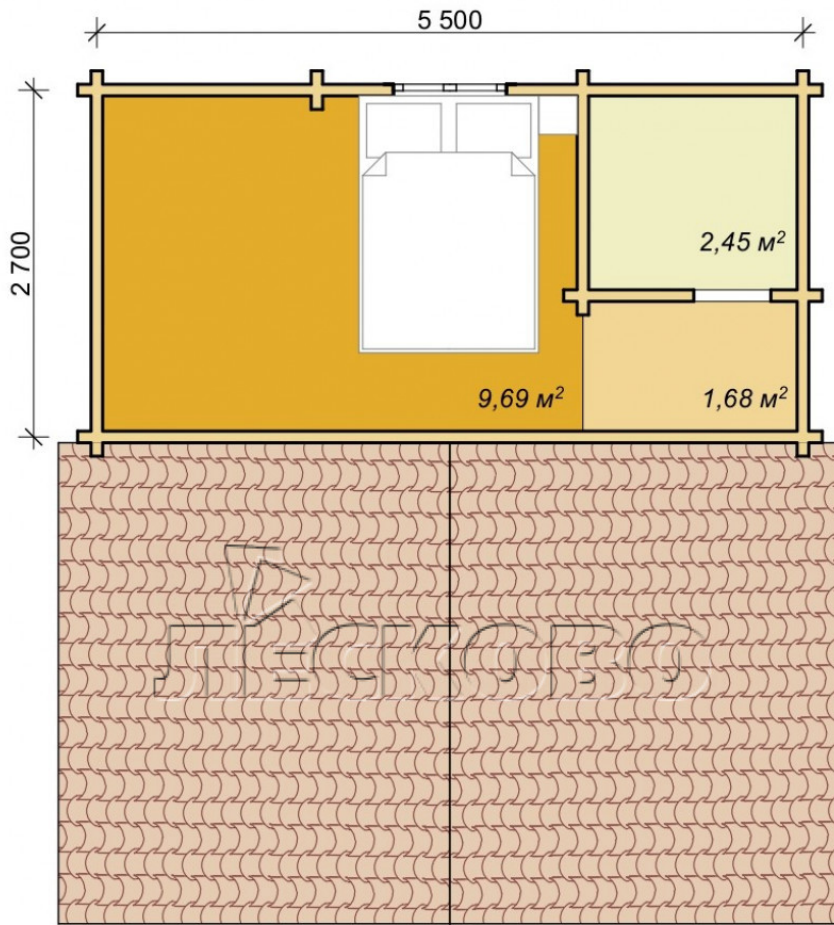

Log Cabin "DS" series 3.5×3

Project Dimensions

5.8 × 5.8 / 39 m²

Full house set

6,485 €

Timber

45 mm

65 mm
+ 1,775 €

Project planning

House Kit

- Wall kit: 44 × 145mm mini-chamber drying chamber with bowls for the project. The material of the tree is spruce, pine (GOST 8486). Humidity 12-14%. The height of the walls is 2.16 m;
- Logs, lower harness: board 45 × 145 mm chamber drying 10-12%;
- Floors: floorboard 35 mm, Chamber drying;
- Ceiling: imitation of a bar 20 × 135 mm, Chamber drying;
- Wooden windows, glass 4 mm, Single. Treatment with a colorless antiseptic. Hardware;

Window 0.87×1.17 0.40×0.38 м.1 шт.
м.2 шт.

0.87×0.78 м.2 шт.

1.34×0.91 м.1 шт.

- Wooden doors;

1 шт.

1.62×1.885 м.1 шт.

7. Platbands: dry planed board 20 × 100 mm;

8. Roof: shingles.