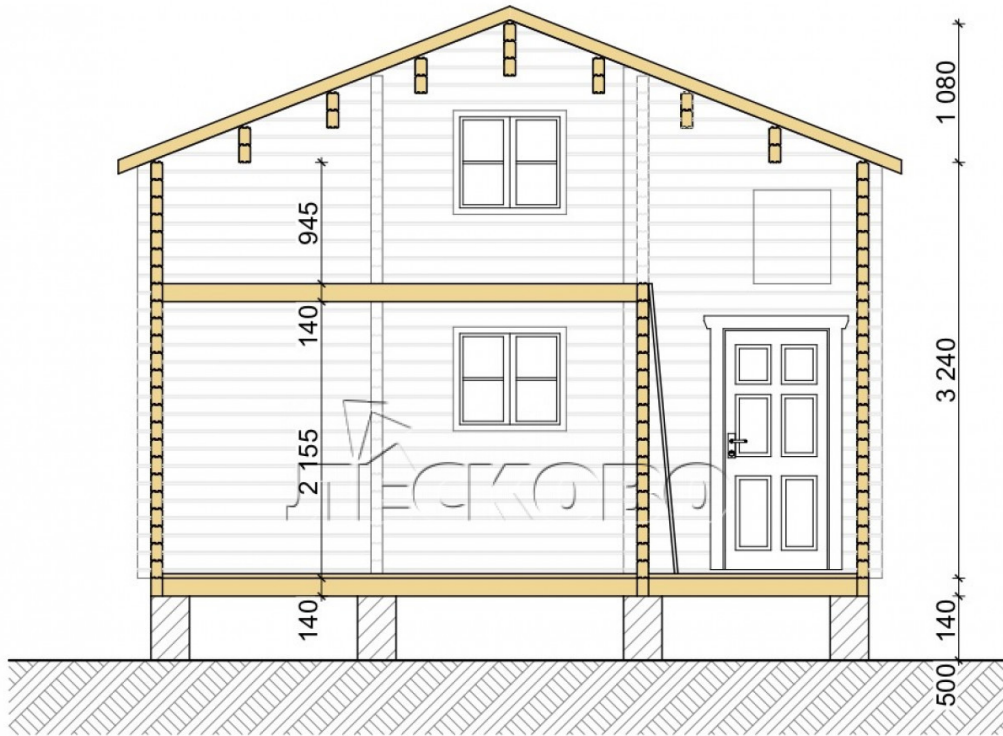

Log Cabin "DS" series 3.5×3

Project Dimensions

5.8 × 5.8 / 39 m²

Full house set

8,145 €

Timber

45 MM

65 MM
+ 2,206 €

Project planning

House Kit

- Wall kit: 44 × 145mm mini-chamber drying chamber with bowls for the project. The material of the tree is spruce, pine (GOST 8486). Humidity 12-14%. The height of the walls is 2.16 m;
- Logs, lower harness: board 45 × 145 mm chamber drying 12-16%;
- Floors: floorboard 35 mm, Chamber drying;
- Ceiling: imitation of a bar 20 × 135 mm, Chamber drying;
- Wooden windows, glass 4 mm, Single. Treatment with a colorless antiseptic. Hardware;

Window 0.87×1.17 0.40×0.38 м.1 шт.
м.2 шт.

0.87×0.78 м.2 шт.

1.34×0.91 м.1 шт.

- Wooden doors;

1 шт.

1.62×1.885 м.1 шт.

7. Platbands: dry planed board 20 × 100 mm;

8. Roof: shingles.