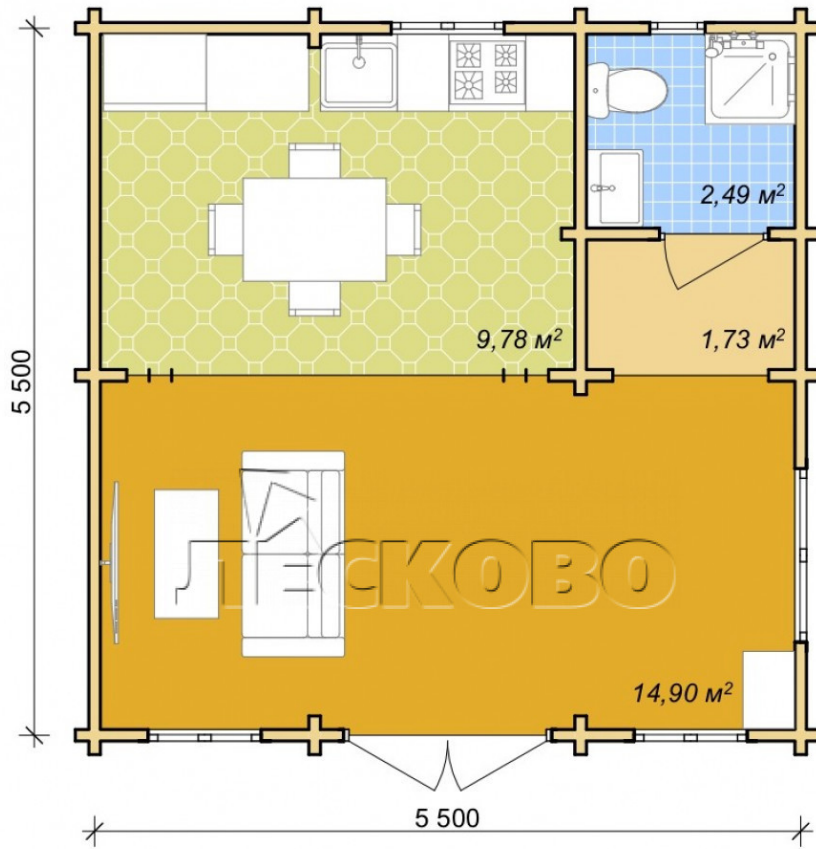

## Log Cabin "DS" series 3.5×3

Project Dimensions

5.8 × 5.8 / 39 m<sup>2</sup>

Full house set

**6,724 €**

## House Kit

- Wall kit: 44 × 145mm mini-chamber drying chamber with bowls for the project. The material of the tree is spruce, pine (GOST 8486). Humidity 12-14%. The height of the walls is 2.16 m;
- Logs, lower harness: board 45 × 145 mm chamber drying 10-12%;
- Floors: floorboard 35 mm, Chamber drying;
- Ceiling: imitation of a bar 20 × 135 mm, Chamber drying;
- Wooden windows, glass 4 mm, Single. Treatment with a colorless antiseptic. Hardware;

0.40×0.38 м.1 шт.

0.87×0.78 м.2 шт.

1.34×0.91 м.1 шт.

- Wooden doors;

1 шт.

1.62×1.885 м.1 шт.

7. Platbands: dry planed board 20 × 100 mm;

8. Roof: shingles.