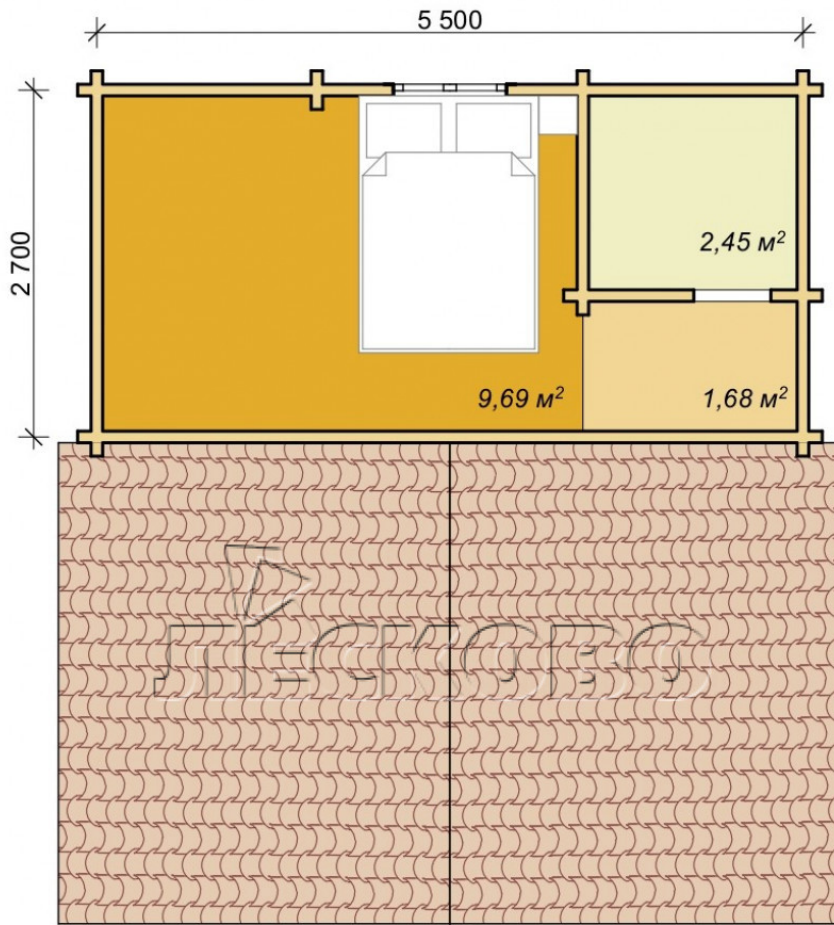

Log Cabin "DS" series 3.5×3

Project Dimensions

5.8 × 5.8 / 39 m²

Full house set

8,145 €

Timber

45 MM

65 MM
+ 2,206 €

Project planning

House Kit

- Wall kit: 44 × 145mm mini-chamber drying chamber with bowls for the project. The material of the tree is spruce, pine (GOST 8486). Humidity 12-14%. The height of the walls is 2.16 m;
- Logs, lower harness: board 45 × 145 mm chamber drying 12-16%;
- Floors: floorboard 35 mm, Chamber drying;
- Ceiling: imitation of a bar 20 × 135 mm, Chamber drying;
- Wooden windows, glass 4 mm, Single. Treatment with a colorless antiseptic. Hardware;

Window 0.87×1.17 0.40×0.38 м.1 шт.
м.2 шт.

0.87×0.78 м.2 шт.

1.34×0.91 м.1 шт.

- Wooden doors;

1 шт.

1.62×1.885 м.1 шт.

7. Platbands: dry planed board 20 × 100 mm;

8. Roof: shingles.