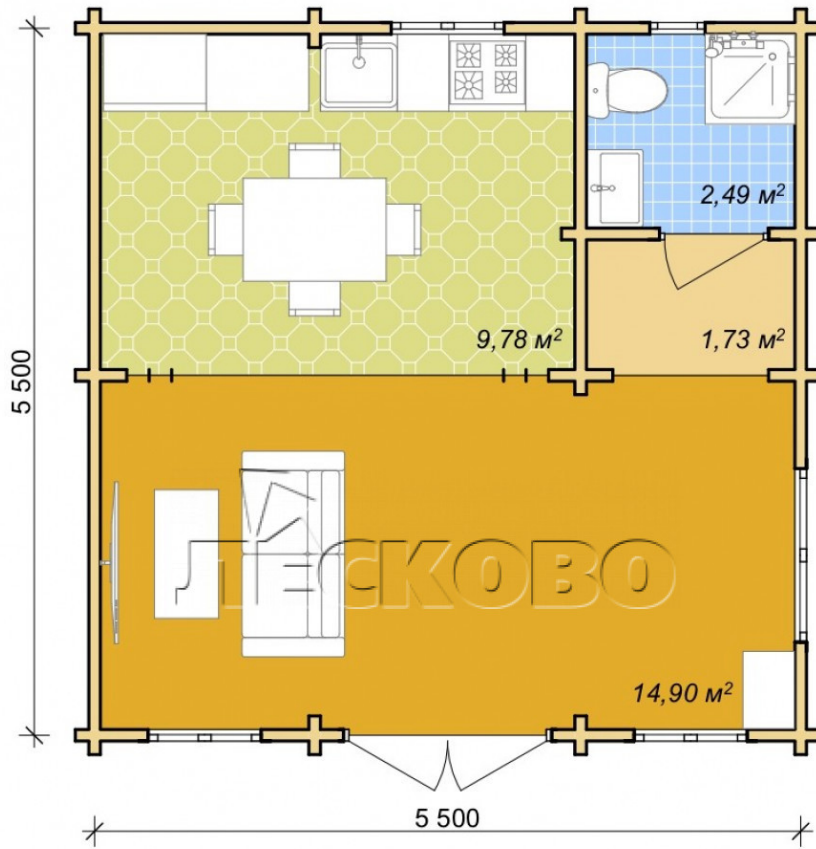

Log Cabin "DS" series 3.5×3

Project Dimensions

5.8 × 5.8 / 39 m²

Full house set

8,145 €

Timber

45 MM

65 MM
+ 2,206 €

Project planning

House Kit

- Wall kit: 44 × 145mm mini-chamber drying chamber with bowls for the project. The material of the tree is spruce, pine (GOST 8486). Humidity 12-14%. The height of the walls is 2.16 m;
- Logs, lower harness: board 45 × 145 mm chamber drying 12-16%;
- Floors: floorboard 35 mm, Chamber drying;
- Ceiling: imitation of a bar 20 × 135 mm, Chamber drying;
- Wooden windows, glass 4 mm, Single. Treatment with a colorless antiseptic. Hardware;

Window 0.87×1.17 0.40×0.38 м.1 шт.
м.2 шт.

0.87×0.78 м.2 шт.

1.34×0.91 м.1 шт.

- Wooden doors;

1 шт.

1.62×1.885 м.1 шт.

7. Platbands: dry planed board 20 × 100 mm;

8. Roof: shingles.