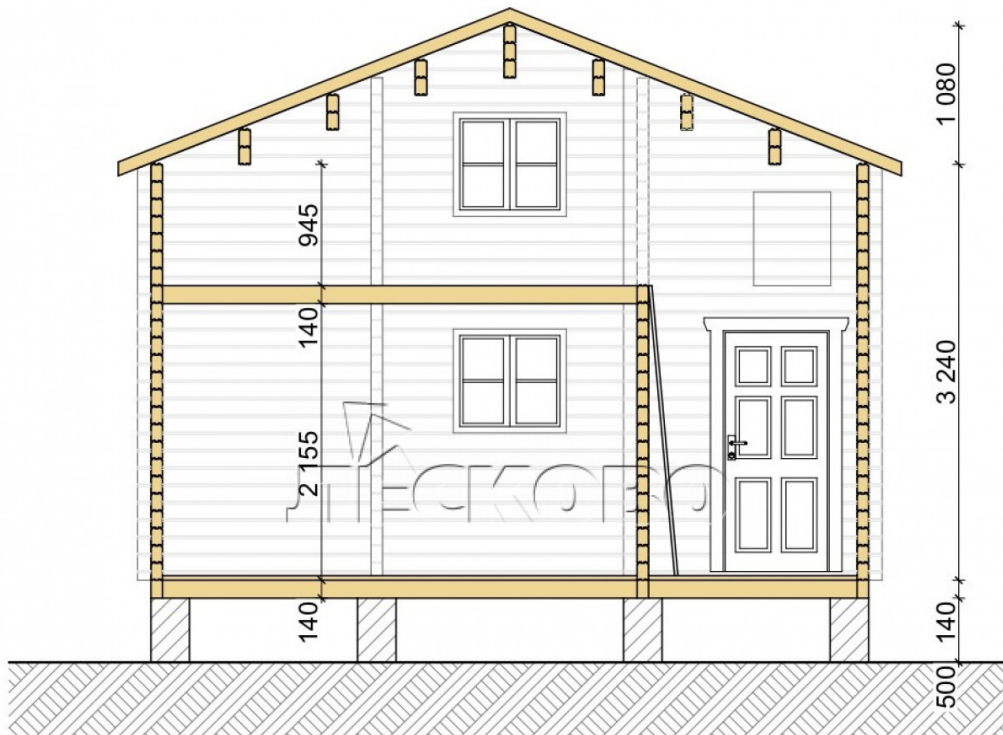

Log Cabin "DS" series 3.5×3

Project Dimensions

5.8 × 5.8 / 39 m²

Full house set

6,485 €

Timber

45 mm

65 mm
+ 1,775 €

Project planning

House Kit

- Wall kit: 44 × 145mm mini-chamber drying chamber with bowls for the project. The material of the tree is spruce, pine (GOST 8486). Humidity 12-14%. The height of the walls is 2.16 m;
- Logs, lower harness: board 45 × 145 mm chamber drying 10-12%;
- Floors: floorboard 35 mm, Chamber drying;
- Ceiling: imitation of a bar 20 × 135 mm, Chamber drying;
- Wooden windows, glass 4 mm, Single. Treatment with a colorless antiseptic. Hardware;

Window 0.87×1.17 0.40×0.38 м.1 шт.
м.2 шт.

0.87×0.78 м.2 шт.

1.34×0.91 м.1 шт.

- Wooden doors;

1 шт.

1.62×1.885 м.1 шт.

7. Platbands: dry planed board 20 × 100 mm;

8. Roof: shingles.