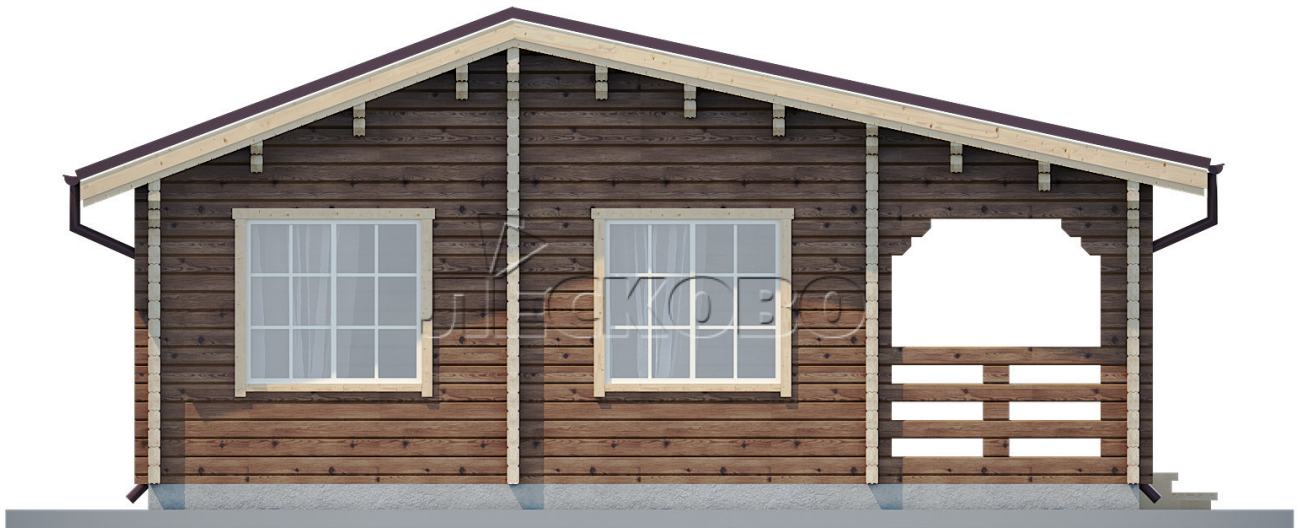

Log Cabin "DS" series 3.5×3

Project Dimensions

7.8 × 7.8 / 55 m²

Full house set

11,513 €

Timber

45 mm

65 mm
+ 3,175 €

Project planning

House Kit

- Wall kit: 44 × 145mm mini-chamber drying chamber with bowls for the project. The material of the tree is spruce, pine (GOST 8486). Humidity 12-14%. The height of the walls is 2.16 m;
- Logs, lower harness: board 45 × 145 mm chamber drying 12-16%;
- Floors: floorboard 35 mm, Chamber drying;
- Ceiling: imitation of a bar 20 × 135 mm, Chamber drying;
- Wooden windows, glass 4 mm, Single. Treatment with a colorless antiseptic. Hardware;