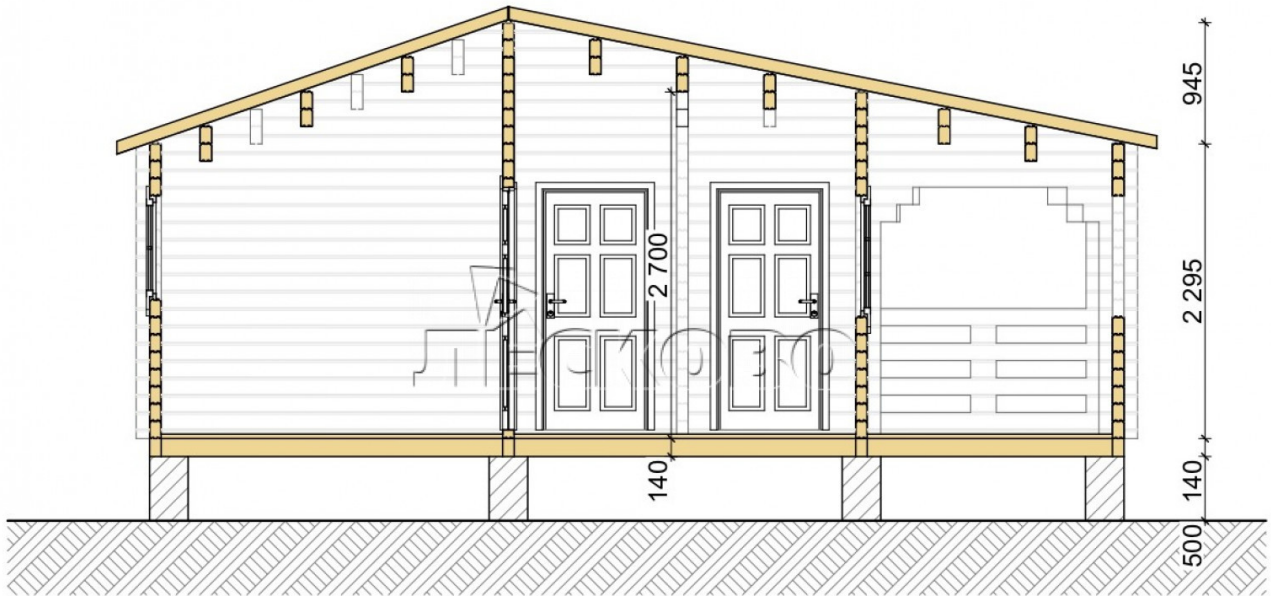

Log Cabin "DS" series 3.5×3

Project Dimensions

7.8 × 7.8 / 55 m²

Full house set

9,029 €

Timber

45 MM

65 MM
+ 2,528 €

Project planning

House Kit

- Wall kit: 44 × 145mm mini-chamber drying chamber with bowls for the project. The material of the tree is spruce, pine (GOST 8486). Humidity 12-14%. The height of the walls is 2.16 m;
- Logs, lower harness: board 45 × 145 mm chamber drying 10-12%;
- Floors: floorboard 35 mm, Chamber drying;
- Ceiling: imitation of a bar 20 × 135 mm, Chamber drying;
- Wooden windows, glass 4 mm, Single. Treatment with a colorless antiseptic. Hardware;

Window 1.34×1.17
м.2 шт.

0.87×0.78 м.2 шт.

1.34×0.91 м.3 шт.

- Wooden doors;

3 шт.

0.84×1.885 м.

glass.1 шт.

7. Platbands: dry planed board 20 × 100 mm;