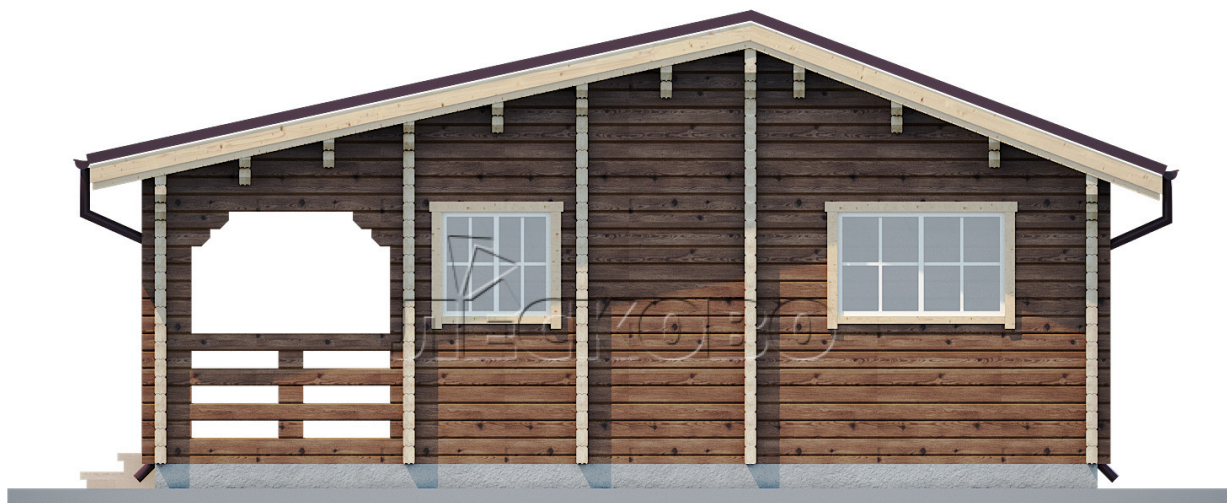

Log Cabin "DS" series 3.5×3

Project Dimensions

7.8 × 7.8 / 55 m²

Full house set

11,513 €

Timber

45 mm

65 mm
+ 3,175 €

Project planning

House Kit

- Wall kit: 44 × 145mm mini-chamber drying chamber with bowls for the project. The material of the tree is spruce, pine (GOST 8486). Humidity 12-14%. The height of the walls is 2.16 m;
- Logs, lower harness: board 45 × 145 mm chamber drying 12-16%;
- Floors: floorboard 35 mm, Chamber drying;
- Ceiling: imitation of a bar 20 × 135 mm, Chamber drying;
- Wooden windows, glass 4 mm, Single. Treatment with a colorless antiseptic. Hardware;