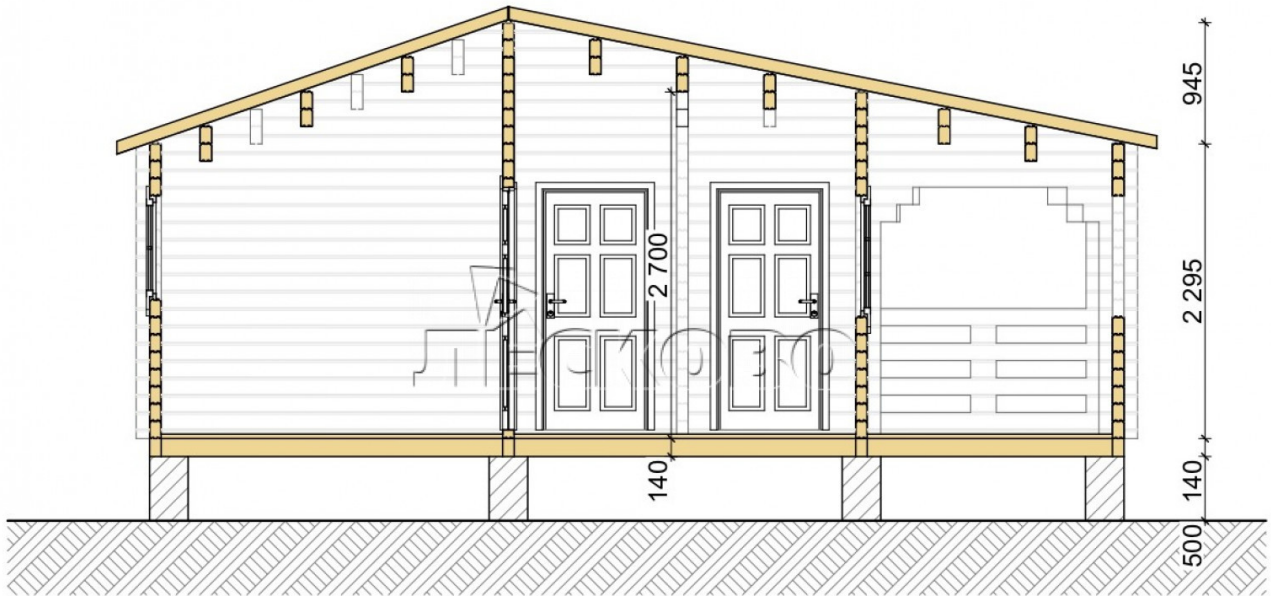

House Kit

- Wall kit: 44 × 145mm mini-chamber drying chamber with bowls for the project. The material of the tree is spruce, pine (GOST 8486). Humidity 12-14%. The height of the walls is 2.16 m;
- Logs, lower harness: board 45 × 145 mm chamber drying 10-12%;
- Floors: floorboard 35 mm, Chamber drying;
- Ceiling: imitation of a bar 20 × 135 mm, Chamber drying;
- Wooden windows, glass 4 mm, Single. Treatment with a colorless antiseptic. Hardware;

- Wooden doors;