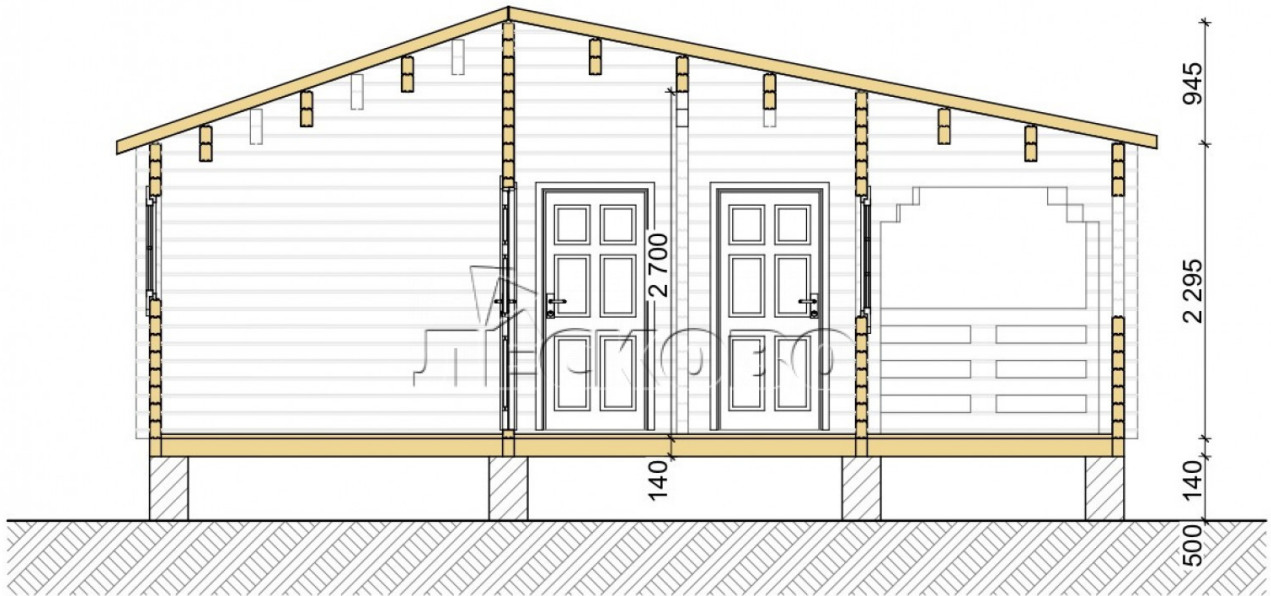

Log Cabin "DS" series 3.5×3

Project Dimensions

7.8 × 7.8 / 55 m²

Full house set

11,513 €

Timber

45 mm

65 mm
+ 3,175 €

Project planning

House Kit

- Wall kit: 44 × 145mm mini-chamber drying chamber with bowls for the project. The material of the tree is spruce, pine (GOST 8486). Humidity 12-14%. The height of the walls is 2.16 m;
- Logs, lower harness: board 45 × 145 mm chamber drying 12-16%;
- Floors: floorboard 35 mm, Chamber drying;
- Ceiling: imitation of a bar 20 × 135 mm, Chamber drying;
- Wooden windows, glass 4 mm, Single. Treatment with a colorless antiseptic. Hardware;

Window 1.34×1.17
м.2 шт.

0.87×0.78 м.2 шт.

1.34×0.91 м.3 шт.

- Wooden doors;

3 шт.

0.84×1.885 м.

glass.1 шт.

7. Platbands: dry planed board 20 × 100 mm;