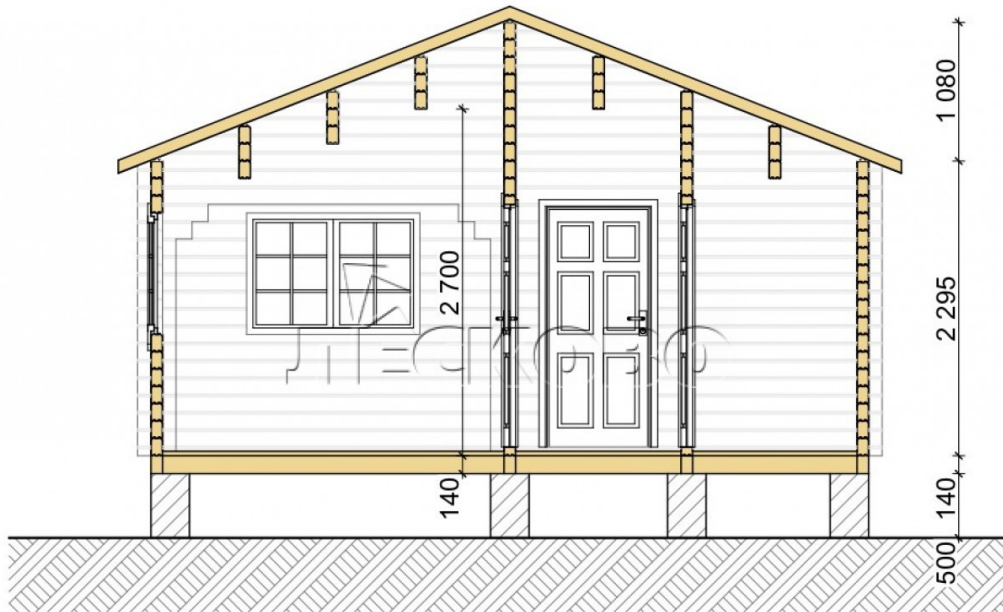

Log Cabin "DS" series 3.5×3

Project Dimensions

5.8 × 7.1 / 36 m²

Full house set

9,041 €

Timber

45 MM

65 MM
+ 2,474 €

Project planning

House Kit

- Wall kit: 44 × 145mm mini-chamber drying chamber with bowls for the project. The material of the tree is spruce, pine (GOST 8486). Humidity 12-14%. The height of the walls is 2.16 m;
- Logs, lower harness: board 45 × 145 mm chamber drying 12-16%;
- Floors: floorboard 35 mm, Chamber drying;
- Ceiling: imitation of a bar 20 × 135 mm, Chamber drying;
- Wooden windows, glass 4 mm, Single. Treatment with a colorless antiseptic. Hardware;

Window 0.87×1.17
м.2 шт.

0.87×0.78 м.1 шт.

1.34×0.91 м.3 шт.

- Wooden doors;

3 шт.

0.84×1.885 м.

glass.1 шт.

7. Platbands: dry planed board 20 × 100 mm;