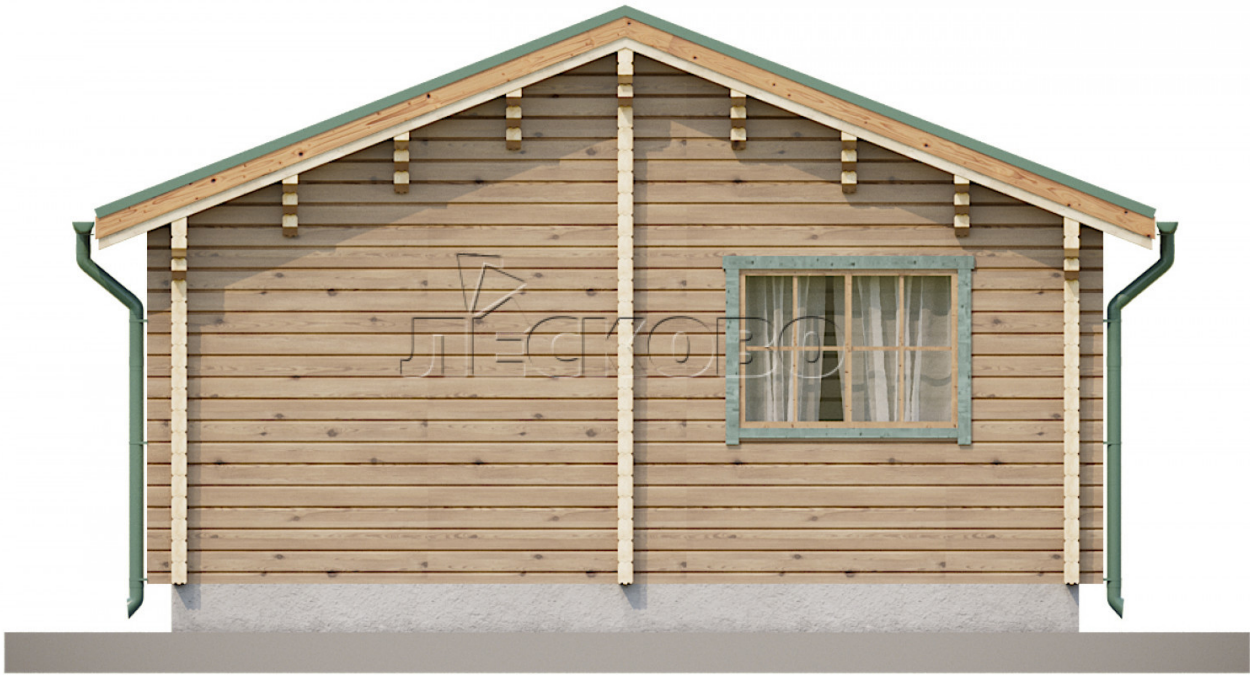

Log Cabin "DS" series 3.5×3

Project Dimensions

5.8 × 7.1 / 36 m²

Full house set

9,041 €

Timber

45 MM

65 MM
+ 2,474 €

Project planning

House Kit

- Wall kit: 44 × 145mm mini-chamber drying chamber with bowls for the project. The material of the tree is spruce, pine (GOST 8486). Humidity 12-14%. The height of the walls is 2.16 m;
- Logs, lower harness: board 45 × 145 mm chamber drying 12-16%;
- Floors: floorboard 35 mm, Chamber drying;
- Ceiling: imitation of a bar 20 × 135 mm, Chamber drying;
- Wooden windows, glass 4 mm, Single. Treatment with a colorless antiseptic. Hardware;