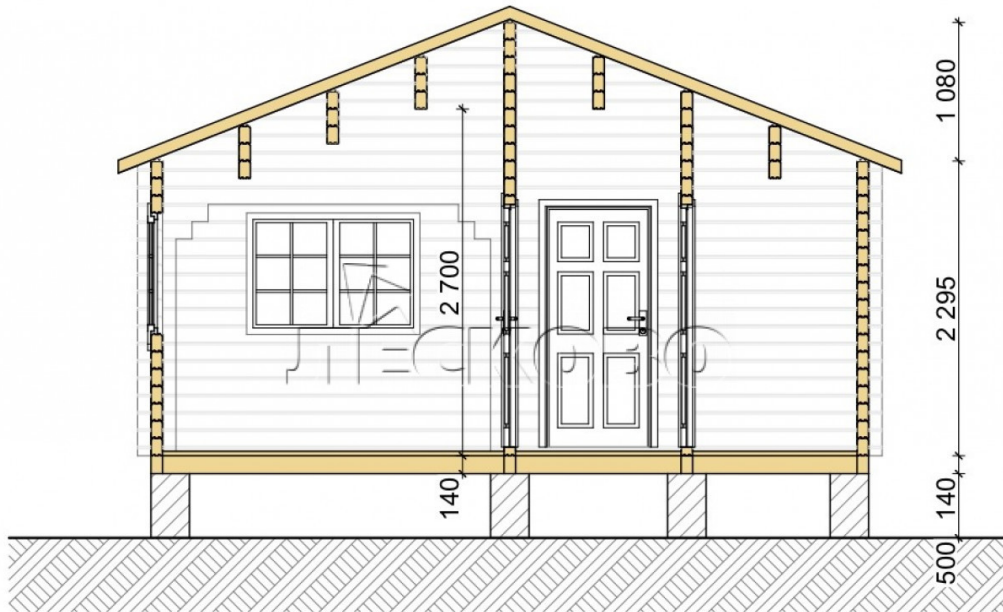

Log Cabin "DS" series 3.5×3

Project Dimensions

5.8 × 7.1 / 36 m²

Full house set

7,046 €

Timber

45 MM

65 MM
+ 1,962 €

Project planning

House Kit

- Wall kit: 44 × 145mm mini-chamber drying chamber with bowls for the project. The material of the tree is spruce, pine (GOST 8486). Humidity 12-14%. The height of the walls is 2.16 m;
- Logs, lower harness: board 45 × 145 mm chamber drying 10-12%;
- Floors: floorboard 35 mm, Chamber drying;
- Ceiling: imitation of a bar 20 × 135 mm, Chamber drying;
- Wooden windows, glass 4 mm, Single. Treatment with a colorless antiseptic. Hardware;

Window 0.87×1.17
м.2 шт.

0.87×0.78 м.1 шт.

1.34×0.91 м.3 шт.

- Wooden doors;

3 шт.

0.84×1.885 м.

glass.1 шт.

7. Platbands: dry planed board 20 × 100 mm;