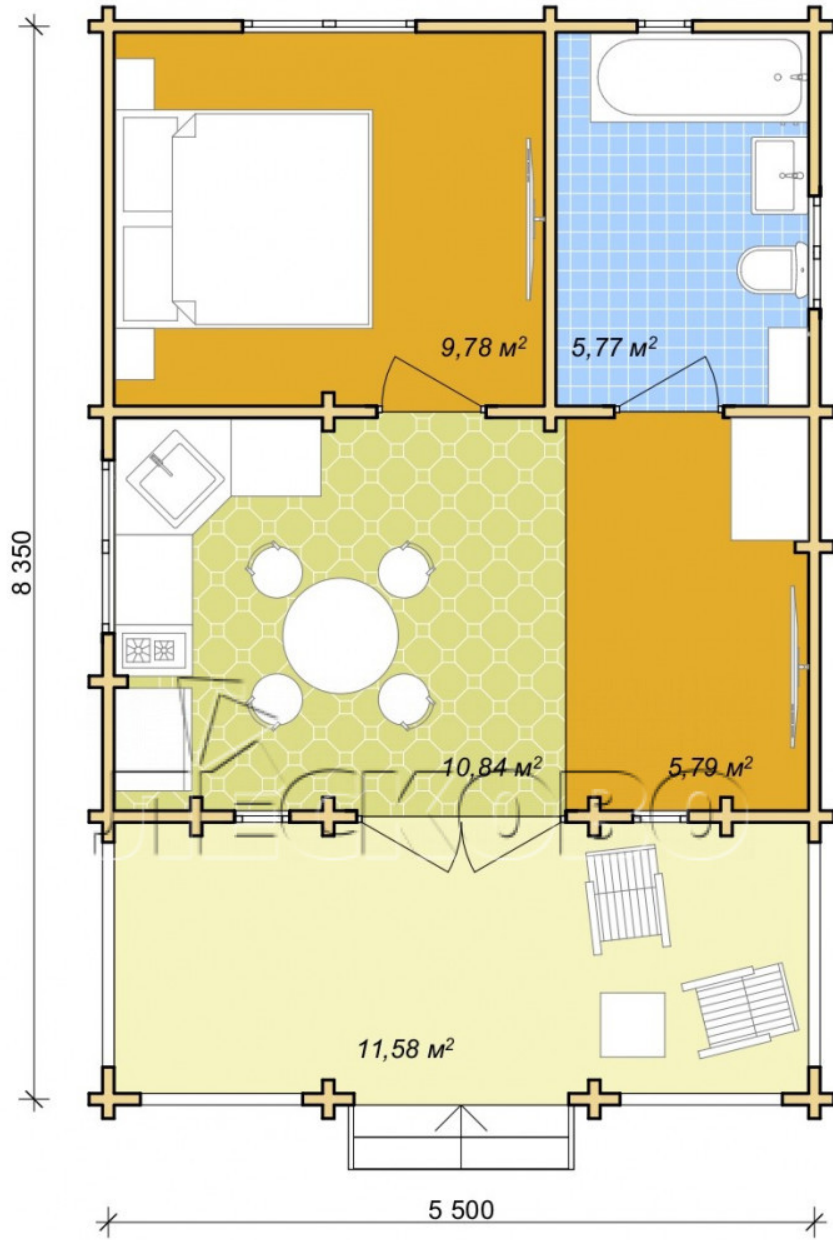

Log Cabin "DS" series 3.5×3

Project Dimensions

5.8 × 8.7 / 44 m²

Full house set

7,397 €

Timber

45 MM

65 MM
+ 2,125 €

Project planning

House Kit

- Wall kit: 44 × 145mm mini-chamber drying chamber with bowls for the project. The material of the tree is spruce, pine (GOST 8486). Humidity 12-14%. The height of the walls is 2.16 m;
- Logs, lower harness: board 45 × 145 mm chamber drying 10-12%;
- Floors: floorboard 35 mm, Chamber drying;
- Ceiling: imitation of a bar 20 × 135 mm, Chamber drying;
- Wooden windows, glass 4 mm, Single. Treatment with a colorless antiseptic. Hardware;

0.40×0.38 м.1 шт.

0.42×1.885 м.2 шт.

0.87×0.78 м.1 шт.

1.34×0.91 м.2 шт.

- Wooden doors;

1.62×1.885 м.1 шт.

7. Platbands: dry planed board 20 × 100 mm;

8. Roof: shingles.