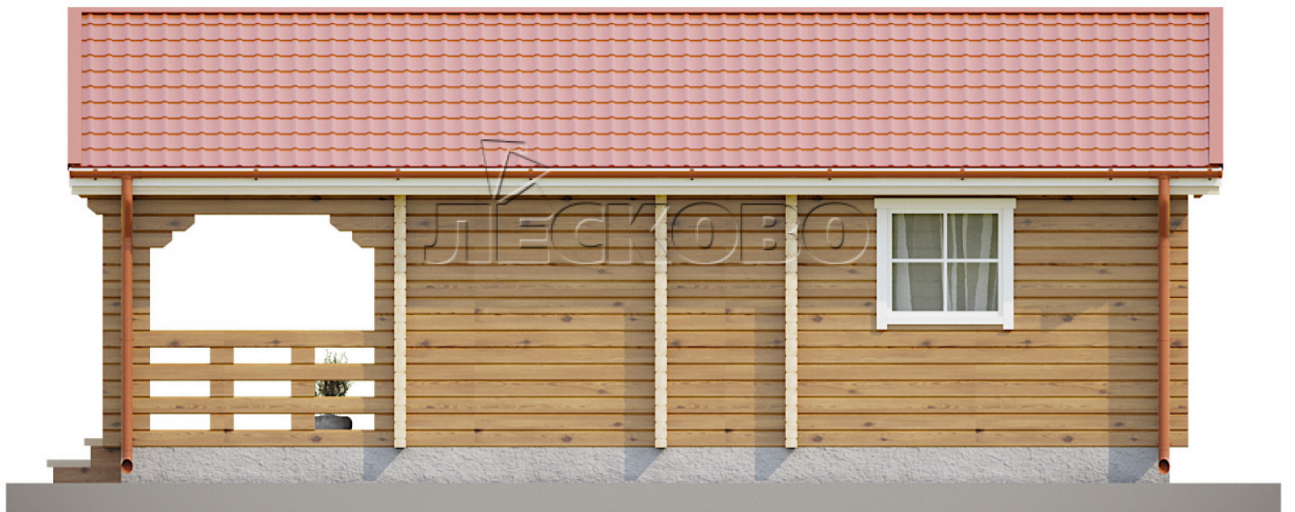

Log Cabin "DS" series 3.5×3

Project Dimensions

5.8 × 8.7 / 44 m²

Full house set

7,397 €

Timber

45 MM

65 MM
+ 2,125 €

Project planning

House Kit

- Wall kit: 44 × 145mm mini-chamber drying chamber with bowls for the project. The material of the tree is spruce, pine (GOST 8486). Humidity 12-14%. The height of the walls is 2.16 m;
- Logs, lower harness: board 45 × 145 mm chamber drying 10-12%;
- Floors: floorboard 35 mm, Chamber drying;
- Ceiling: imitation of a bar 20 × 135 mm, Chamber drying;
- Wooden windows, glass 4 mm, Single. Treatment with a colorless antiseptic. Hardware;

0.40×0.38 м.1 шт.

0.42×1.885 м.2 шт.

0.87×0.78 м.1 шт.

1.34×0.91 м.2 шт.

- Wooden doors;

1.62×1.885 м.1 шт.

7. Platbands: dry planed board 20 × 100 mm;

8. Roof: shingles.