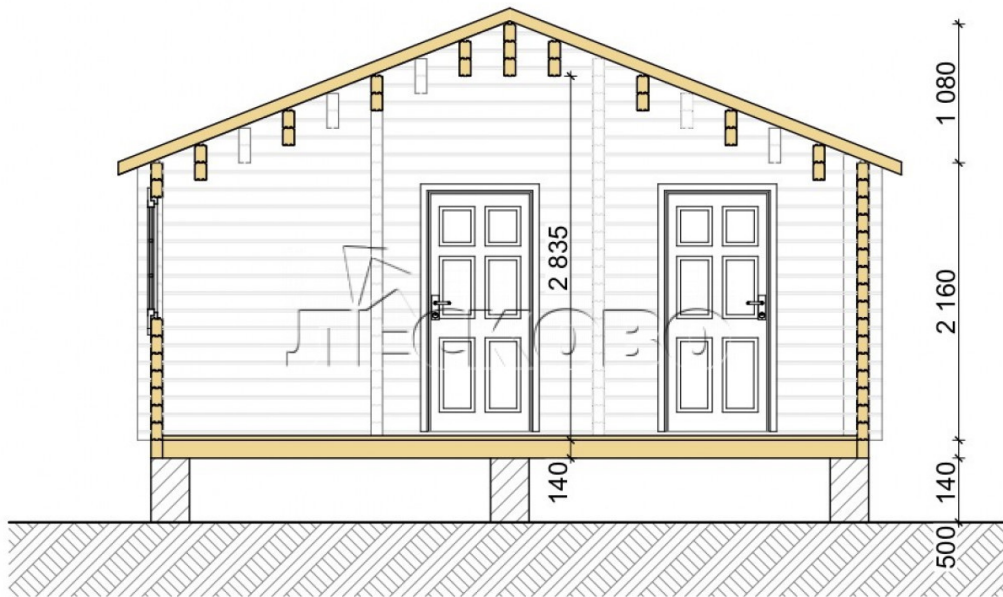

Log Cabin "DS" series 3.5×3

Project Dimensions

5.8 × 8.7 / 44 m²

Full house set

7,397 €

Timber

45 MM

65 MM
+ 2,125 €

Project planning

House Kit

- Wall kit: 44 × 145mm mini-chamber drying chamber with bowls for the project. The material of the tree is spruce, pine (GOST 8486). Humidity 12-14%. The height of the walls is 2.16 m;
- Logs, lower harness: board 45 × 145 mm chamber drying 10-12%;
- Floors: floorboard 35 mm, Chamber drying;
- Ceiling: imitation of a bar 20 × 135 mm, Chamber drying;
- Wooden windows, glass 4 mm, Single. Treatment with a colorless antiseptic. Hardware;

0.40×0.38 м.1 шт.

0.42×1.885 м.2 шт.

0.87×0.78 м.1 шт.

1.34×0.91 м.2 шт.

- Wooden doors;

1.62×1.885 м.1 шт.

7. Platbands: dry planed board 20 × 100 mm;

8. Roof: shingles.