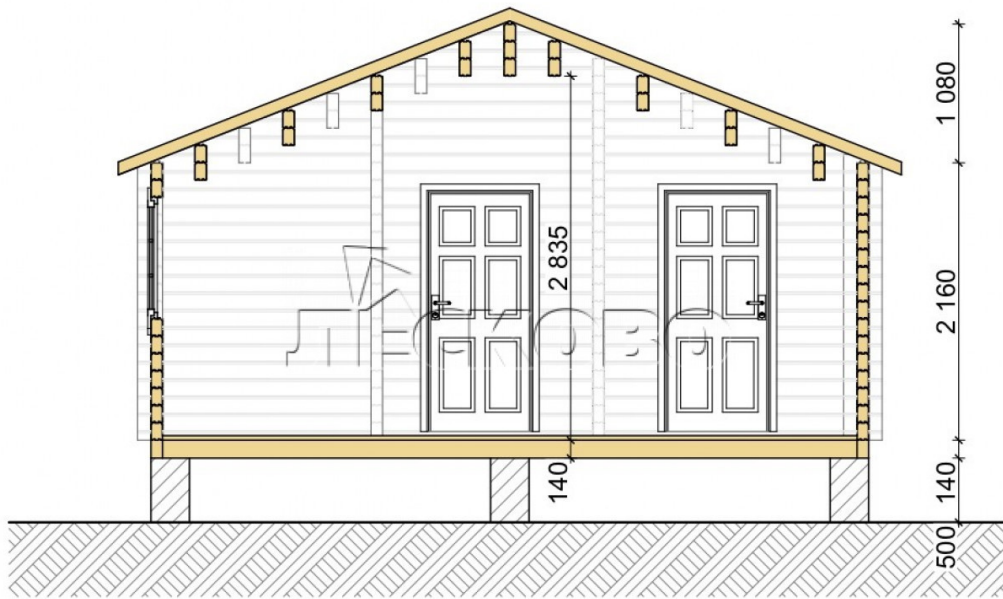

## Log Cabin "DS" series 3.5×3

Project Dimensions

5.8 × 8.7 / 44 m<sup>2</sup>

Full house set

**9,602 €**

### Timber

45 MM

65 MM  
+ 2,633 €

## House Kit

- Wall kit: 44 × 145mm mini-chamber drying chamber with bowls for the project. The material of the tree is spruce, pine (GOST 8486). Humidity 12-14%. The height of the walls is 2.16 m;
- Logs, lower harness: board 45 × 145 mm chamber drying 12-16%;
- Floors: floorboard 35 mm, Chamber drying;
- Ceiling: imitation of a bar 20 × 135 mm, Chamber drying;
- Wooden windows, glass 4 mm, Single. Treatment with a colorless antiseptic. Hardware;