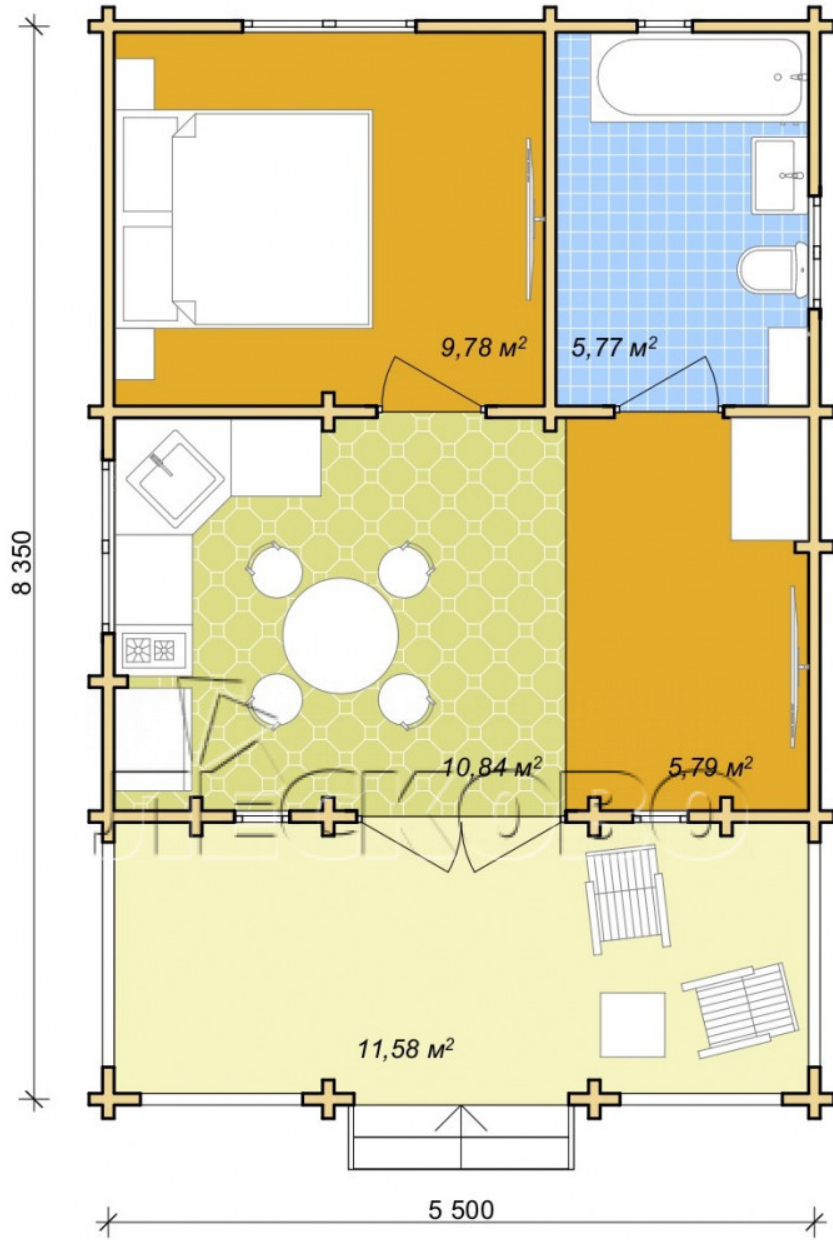

## Log Cabin "DS" series 3.5×3

Project Dimensions

5.8 × 8.7 / 44 m<sup>2</sup>

Full house set

**9,602 €**

## Project planning

## House Kit

- Wall kit: 44 × 145mm mini-chamber drying chamber with bowls for the project. The material of the tree is spruce, pine (GOST 8486). Humidity 12-14%. The height of the walls is 2.16 m;
- Logs, lower harness: board 45 × 145 mm chamber drying 12-16%;
- Floors: floorboard 35 mm, Chamber drying;
- Ceiling: imitation of a bar 20 × 135 mm, Chamber drying;
- Wooden windows, glass 4 mm, Single. Treatment with a colorless antiseptic. Hardware;

0.40×0.38 м.1 шт.

0.42×1.885 м.2 шт.

0.87×0.78 м.1 шт.

1.34×0.91 м.2 шт.

- Wooden doors;

2 шт.

1.62×1.885 м.1 шт.

7. Platbands: dry planed board 20 × 100 mm;