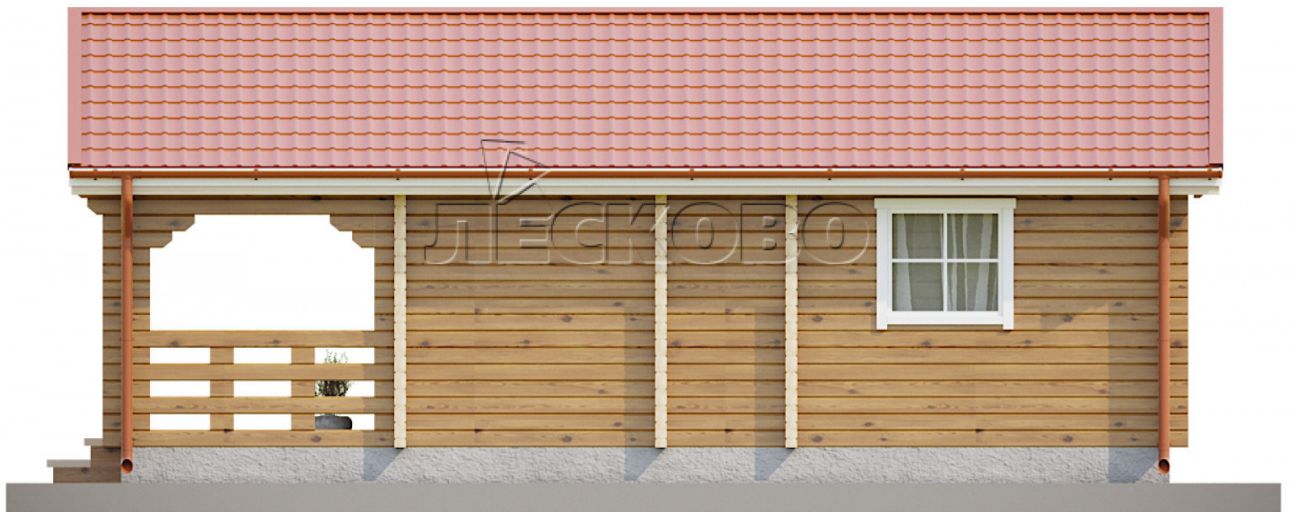

## Log Cabin "DS" series 3.5×3

Project Dimensions

5.8 × 8.7 / 44 m<sup>2</sup>

Full house set

**9,602 €**

### Timber

45 MM

65 MM  
+ 2,633 €

## House Kit

- Wall kit: 44 × 145mm mini-chamber drying chamber with bowls for the project. The material of the tree is spruce, pine (GOST 8486). Humidity 12-14%. The height of the walls is 2.16 m;
- Logs, lower harness: board 45 × 145 mm chamber drying 12-16%;
- Floors: floorboard 35 mm, Chamber drying;
- Ceiling: imitation of a bar 20 × 135 mm, Chamber drying;
- Wooden windows, glass 4 mm, Single. Treatment with a colorless antiseptic. Hardware;