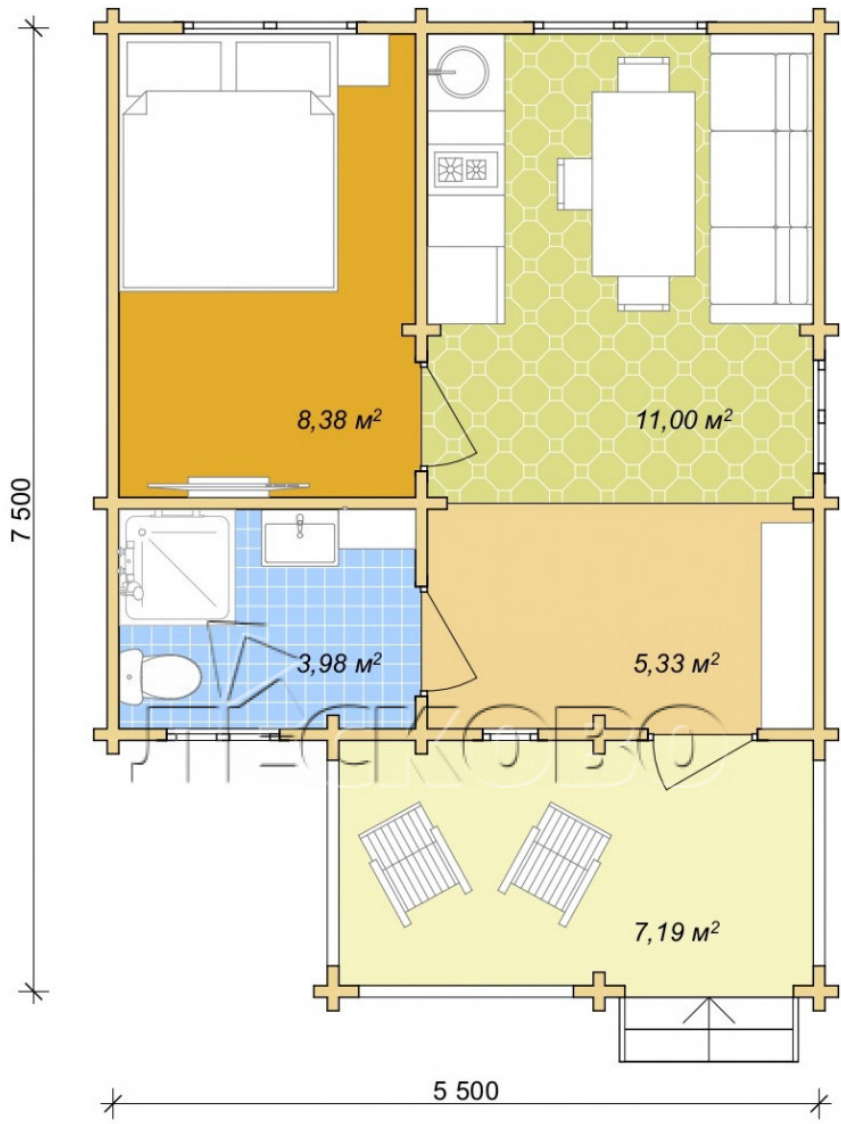

## Log Cabin "DS" series 3.5×3

Project Dimensions

5.8 × 7.8 / 37 m<sup>2</sup>

Full house set

**8,424 €**

## Project planning

## House Kit

- Wall kit: 44 × 145mm mini-chamber drying chamber with bowls for the project. The material of the tree is spruce, pine (GOST 8486). Humidity 12-14%. The height of the walls is 2.16 m;
- Logs, lower harness: board 45 × 145 mm chamber drying 12-16%;
- Floors: floorboard 35 mm, Chamber drying;
- Ceiling: imitation of a bar 20 × 135 mm, Chamber drying;
- Wooden windows, glass 4 mm, Single. Treatment with a colorless antiseptic. Hardware;

0.42×1.885 м.1 шт.

0.87×0.78 м.2 шт.

1.34×0.91 м.2 шт.

- Wooden doors;

2 шт.

0.84×1.885 м.

glass.1 шт.

7. Platbands: dry planed board 20 × 100 mm;