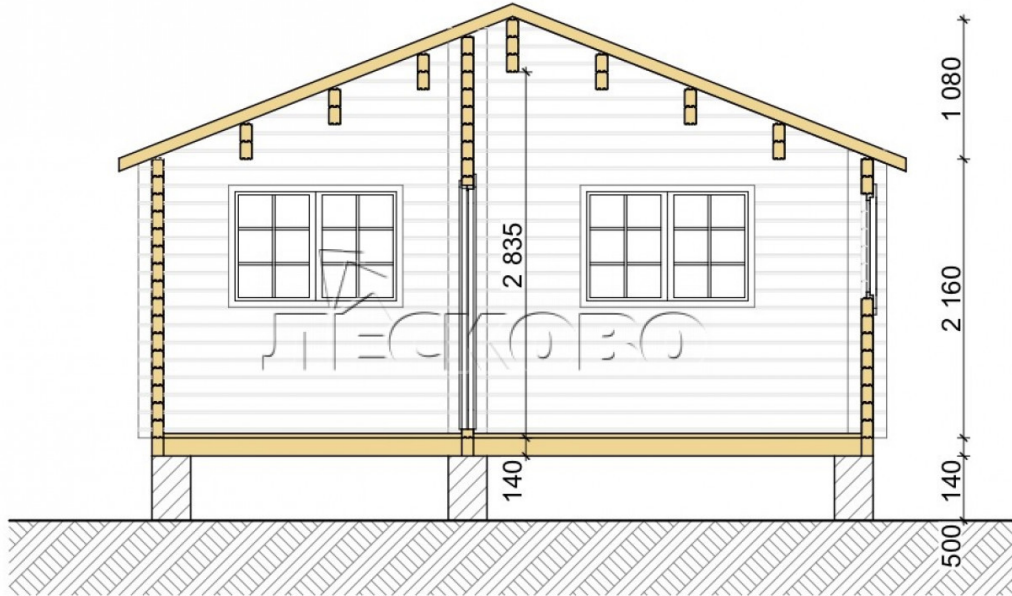

## Log Cabin "DS" series 3.5×3

Project Dimensions

5.8 × 7.8 / 37 m<sup>2</sup>

Full house set

**8,424 €**

### Timber

45 MM

65 MM  
+ 2,389 €

## House Kit

- Wall kit: 44 × 145mm mini-chamber drying chamber with bowls for the project. The material of the tree is spruce, pine (GOST 8486). Humidity 12-14%. The height of the walls is 2.16 m;
- Logs, lower harness: board 45 × 145 mm chamber drying 12-16%;
- Floors: floorboard 35 mm, Chamber drying;
- Ceiling: imitation of a bar 20 × 135 mm, Chamber drying;
- Wooden windows, glass 4 mm, Single. Treatment with a colorless antiseptic. Hardware;