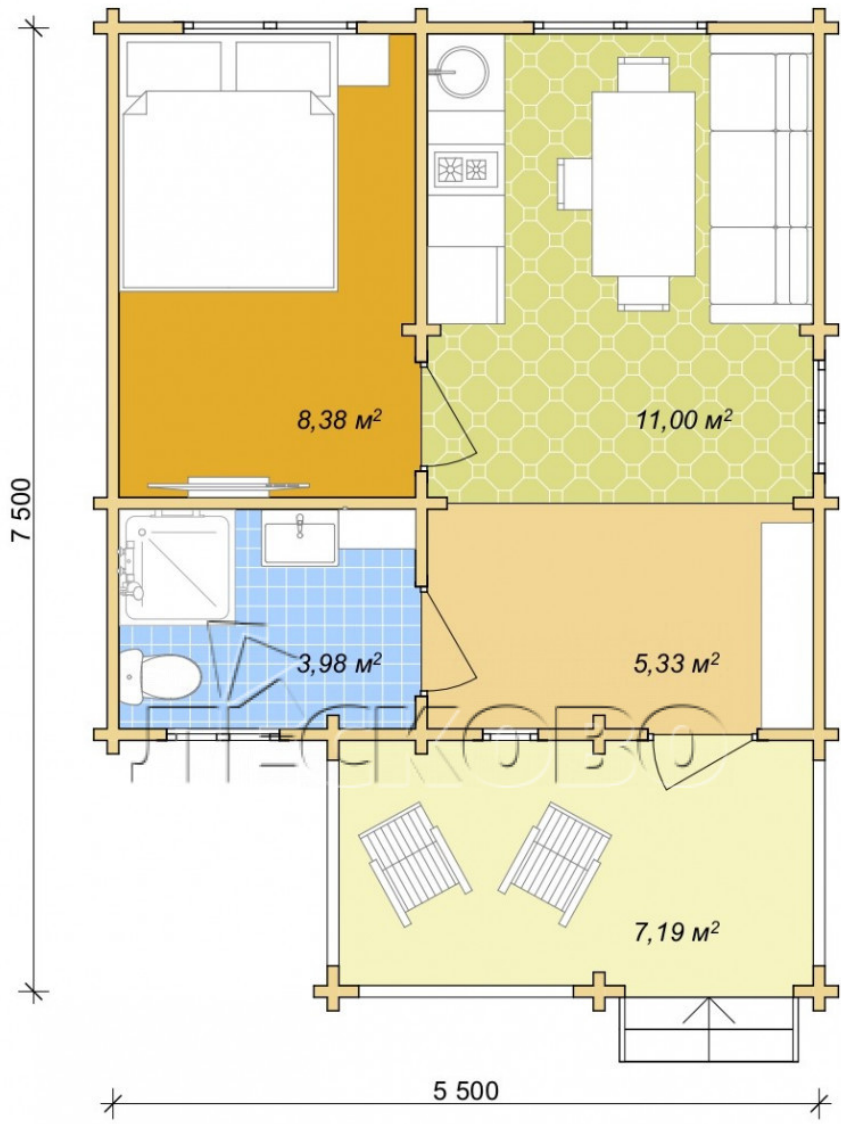

Log Cabin "DS" series 3.5×3

Project Dimensions

5.8 × 7.8 / 37 m²

Full house set

6,729 €

Timber

45 mm

65 mm
+ 1,961 €

Project planning

House Kit

- Wall kit: 44 × 145mm mini-chamber drying chamber with bowls for the project. The material of the tree is spruce, pine (GOST 8486). Humidity 12-14%. The height of the walls is 2.16 m;
- Logs, lower harness: board 45 × 145 mm chamber drying 10-12%;
- Floors: floorboard 35 mm, Chamber drying;
- Ceiling: imitation of a bar 20 × 135 mm, Chamber drying;
- Wooden windows, glass 4 mm, Single. Treatment with a colorless antiseptic. Hardware;

0.42×1.885 м.1 шт.

0.87×0.78 м.2 шт.

1.34×0.91 м.3 шт.

- Wooden doors;

0.84×1.885 м.

glass.1 шт.

7. Platbands: dry planed board 20 × 100 mm;

8. Roof: shingles.