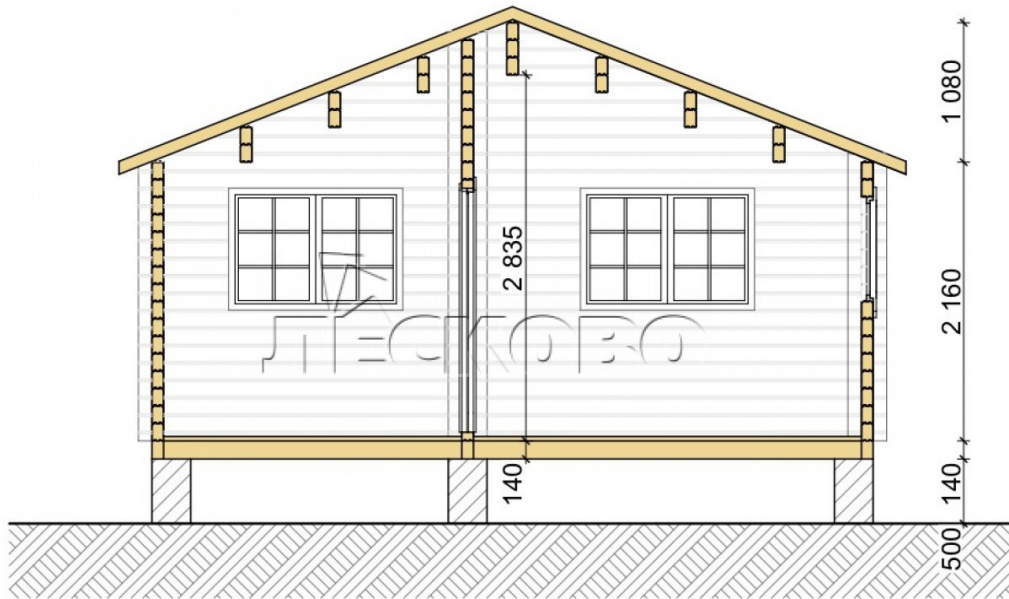

Log Cabin "DS" series 3.5×3

Project Dimensions

5.8 × 7.8 / 37 m²

Full house set

6,729 €

Timber

45 mm

65 mm
+ 1,961 €

Project planning

House Kit

- Wall kit: 44 × 145mm mini-chamber drying chamber with bowls for the project. The material of the tree is spruce, pine (GOST 8486). Humidity 12-14%. The height of the walls is 2.16 m;
- Logs, lower harness: board 45 × 145 mm chamber drying 10-12%;
- Floors: floorboard 35 mm, Chamber drying;
- Ceiling: imitation of a bar 20 × 135 mm, Chamber drying;
- Wooden windows, glass 4 mm, Single. Treatment with a colorless antiseptic. Hardware;

0.42×1.885 м.1 шт.

0.87×0.78 м.2 шт.

1.34×0.91 м.3 шт.

- Wooden doors;

0.84×1.885 м.

glass.1 шт.

7. Platbands: dry planed board 20 × 100 mm;

8. Roof: shingles.