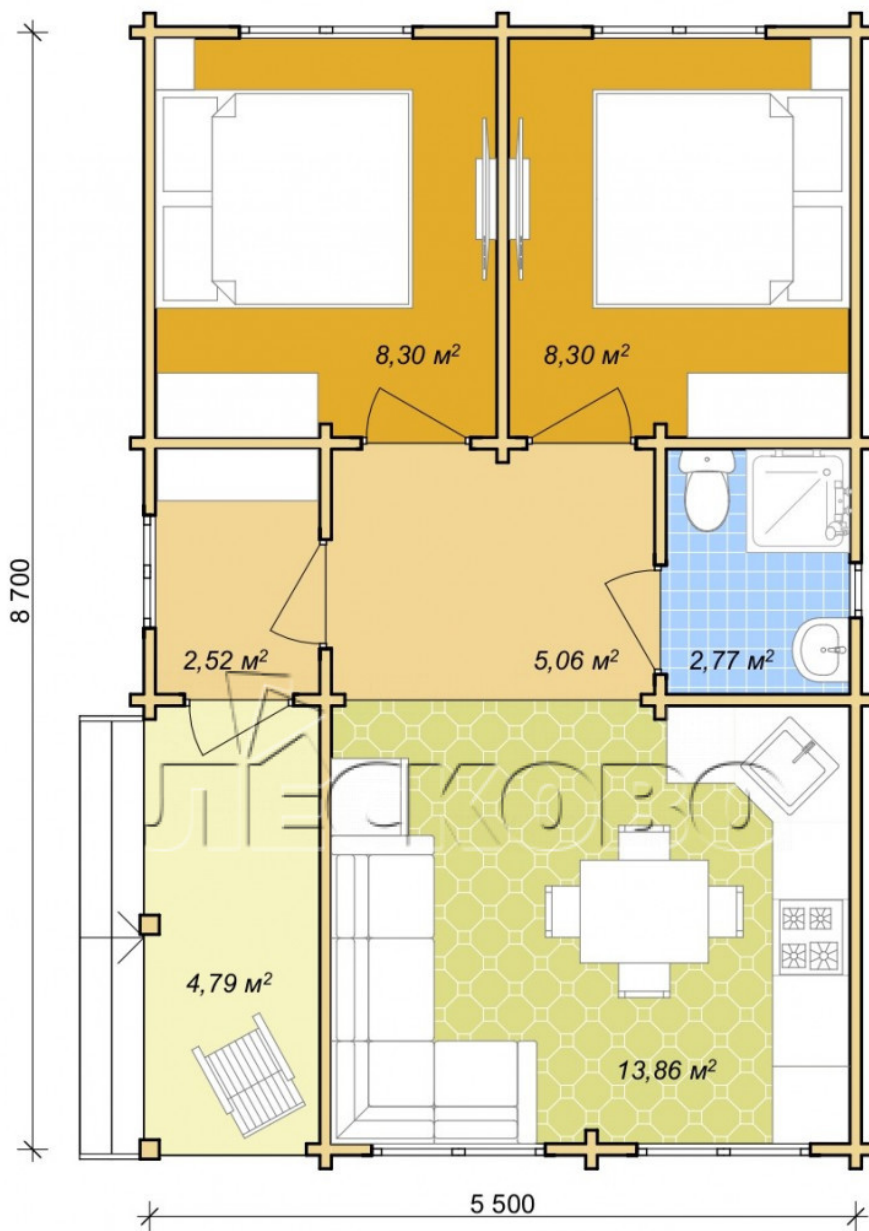

Log Cabin "DS" series 3.5×3

Project Dimensions

5.8 × 9 / 47 m²

Full house set

10,877 €

Timber

45 MM

65 MM
+ 3,017 €

Project planning

House Kit

- Wall kit: 44 × 145mm mini-chamber drying chamber with bowls for the project. The material of the tree is spruce, pine (GOST 8486). Humidity 12-14%. The height of the walls is 2.16 m;
- Logs, lower harness: board 45 × 145 mm chamber drying 12-16%;
- Floors: floorboard 35 mm, Chamber drying;
- Ceiling: imitation of a bar 20 × 135 mm, Chamber drying;
- Wooden windows, glass 4 mm, Single. Treatment with a colorless antiseptic. Hardware;

0.40×0.38 м.1 шт.

0.87×0.78 м.1 шт.

1.34×0.91 м.4 шт.

- Wooden doors;

4 шт.

0.84×1.885 м.

glass.1 шт.

7. Platbands: dry planed board 20 × 100 mm;