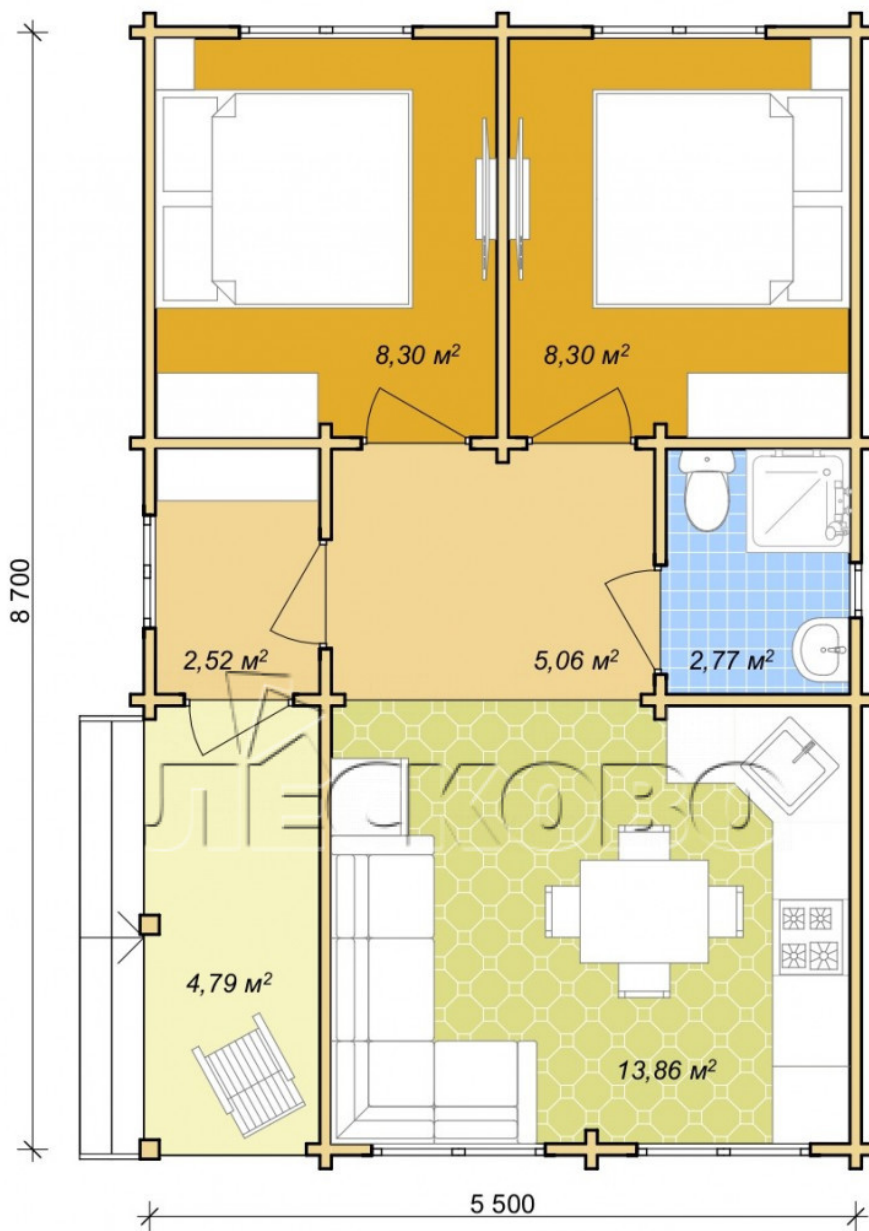

Log Cabin "DS" series 3.5×3

Project Dimensions

5.8 × 9 / 47 m²

Full house set

8,516 €

Timber

45 MM

65 MM
+ 2,394 €

Project planning

House Kit

- Wall kit: 44 × 145mm mini-chamber drying chamber with bowls for the project. The material of the tree is spruce, pine (GOST 8486). Humidity 12-14%. The height of the walls is 2.16 m;
- Logs, lower harness: board 45 × 145 mm chamber drying 10-12%;
- Floors: floorboard 35 mm, Chamber drying;
- Ceiling: imitation of a bar 20 × 135 mm, Chamber drying;
- Wooden windows, glass 4 mm, Single. Treatment with a colorless antiseptic. Hardware;

0.40×0.38 м.1 шт.

0.87×0.78 м.1 шт.

1.34×0.91 м.4 шт.

- Wooden doors;

4 шт.

0.84×1.885 м.

glass.1 шт.

7. Platbands: dry planed board 20 × 100 mm;