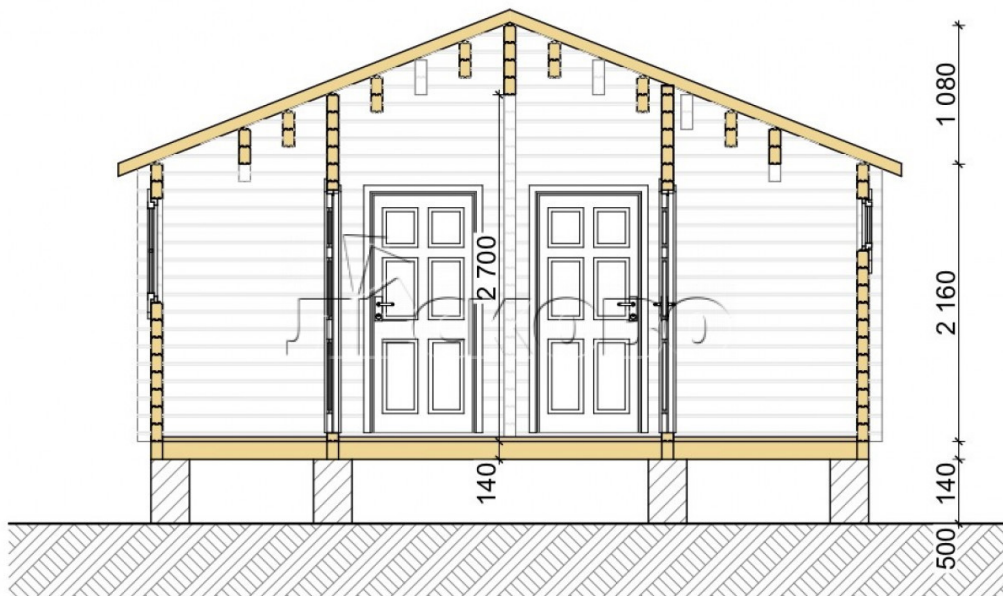

Log Cabin "DS" series 3.5×3

Project Dimensions

5.8 × 9 / 47 m²

Full house set

8,516 €

Timber

45 MM

65 MM
+ 2,394 €

Project planning

House Kit

- Wall kit: 44 × 145mm mini-chamber drying chamber with bowls for the project. The material of the tree is spruce, pine (GOST 8486). Humidity 12-14%. The height of the walls is 2.16 m;
- Logs, lower harness: board 45 × 145 mm chamber drying 10-12%;
- Floors: floorboard 35 mm, Chamber drying;
- Ceiling: imitation of a bar 20 × 135 mm, Chamber drying;
- Wooden windows, glass 4 mm, Single. Treatment with a colorless antiseptic. Hardware;

0.40×0.38 м.1 шт.

0.87×0.78 м.1 шт.

1.34×0.91 м.4 шт.

- Wooden doors;

4 шт.

0.84×1.885 м.

glass.1 шт.

7. Platbands: dry planed board 20 × 100 mm;