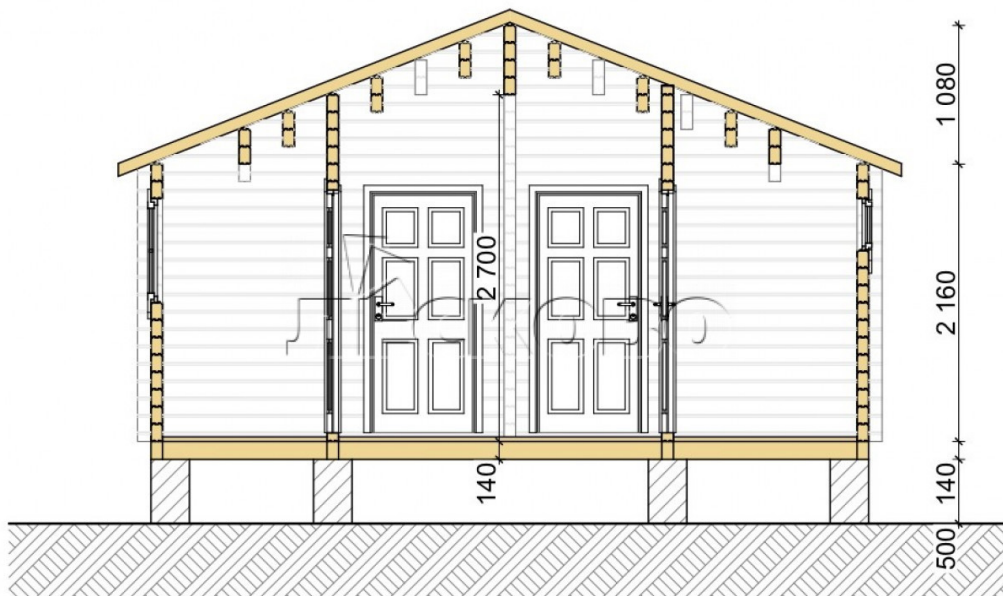

Log Cabin "DS" series 3.5×3

Project Dimensions

5.8 × 9 / 47 m²

Full house set

10,877 €

Timber

45 MM

65 MM
+ 3,017 €

Project planning

House Kit

- Wall kit: 44 × 145mm mini-chamber drying chamber with bowls for the project. The material of the tree is spruce, pine (GOST 8486). Humidity 12-14%. The height of the walls is 2.16 m;
- Logs, lower harness: board 45 × 145 mm chamber drying 12-16%;
- Floors: floorboard 35 mm, Chamber drying;
- Ceiling: imitation of a bar 20 × 135 mm, Chamber drying;
- Wooden windows, glass 4 mm, Single. Treatment with a colorless antiseptic. Hardware;

0.40×0.38 м.1 шт.

0.87×0.78 м.1 шт.

1.34×0.91 м.4 шт.

- Wooden doors;

4 шт.

0.84×1.885 м.

glass.1 шт.

7. Platbands: dry planed board 20 × 100 mm;