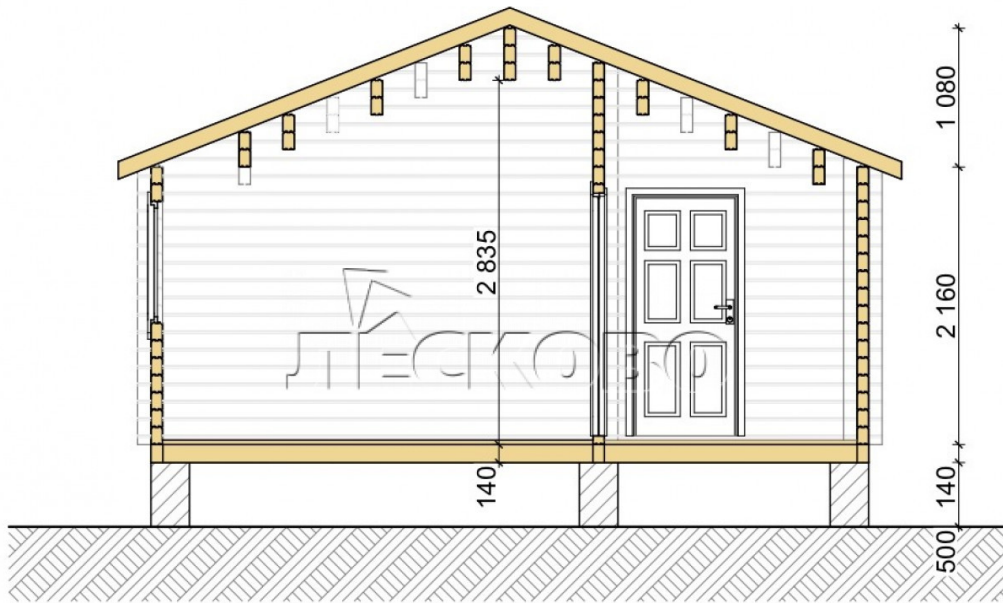

## Log Cabin "DS" series 3.5×3

Project Dimensions

5.8 × 9 / 47 m<sup>2</sup>

Full house set

**8,304 €**

### Timber

45 mm

65 mm  
+ 2,394 €

## House Kit

- Wall kit: 44 × 145mm mini-chamber drying chamber with bowls for the project. The material of the tree is spruce, pine (GOST 8486). Humidity 12-14%. The height of the walls is 2.16 m;
- Logs, lower harness: board 45 × 145 mm chamber drying 10-12%;
- Floors: floorboard 35 mm, Chamber drying;
- Ceiling: imitation of a bar 20 × 135 mm, Chamber drying;
- Wooden windows, glass 4 mm, Single. Treatment with a colorless antiseptic. Hardware;