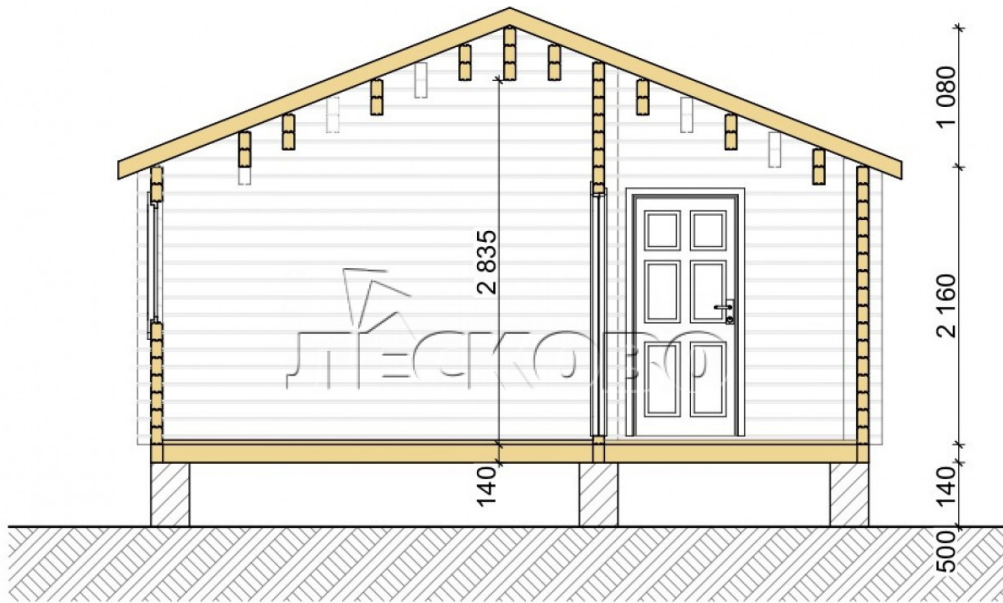

Log Cabin "DS" series 3.5×3

Project Dimensions

5.8 × 9 / 47 m²

Full house set

10,560 €

Timber

45 mm

65 mm
+ 3,017 €

Project planning

House Kit

- Wall kit: 44 × 145mm mini-chamber drying chamber with bowls for the project. The material of the tree is spruce, pine (GOST 8486). Humidity 12-14%. The height of the walls is 2.16 m;
- Logs, lower harness: board 45 × 145 mm chamber drying 12-16%;
- Floors: floorboard 35 mm, Chamber drying;
- Ceiling: imitation of a bar 20 × 135 mm, Chamber drying;
- Wooden windows, glass 4 mm, Single. Treatment with a colorless antiseptic. Hardware;

0.87×0.78 м.1 шт.

1.34×0.91 м.4 шт.

- Wooden doors;

3 шт.

0.84×1.885 м.

glass.1 шт.

7. Platbands: dry planed board 20 × 100 mm;

8. Roof: shingles.