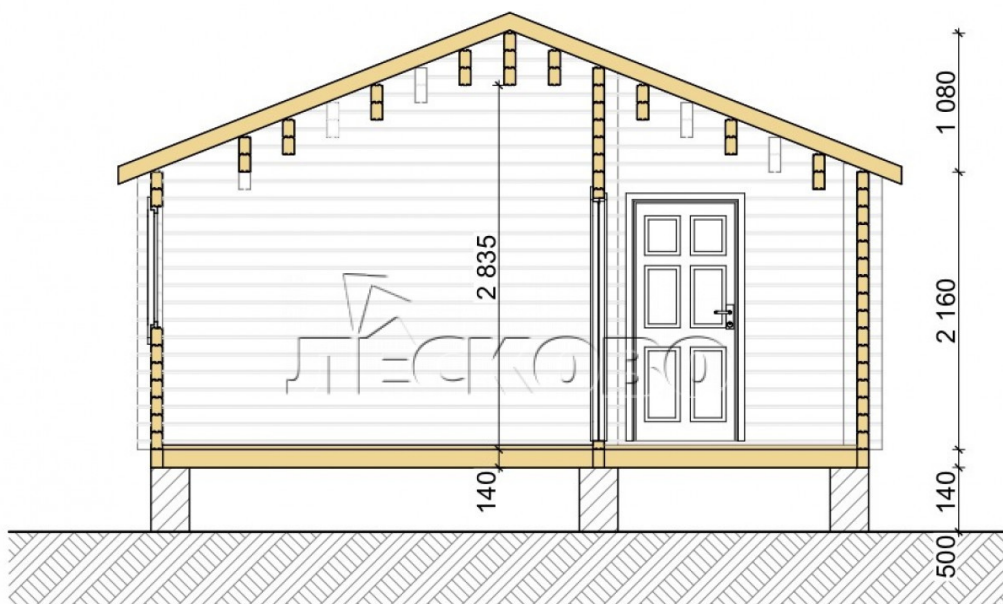

Log Cabin "DS" series 3.5×3

Project Dimensions

5.8 × 9 / 47 m²

Full house set

8,742 €

Timber

45 mm

65 mm
+ 2,520 €

Project planning

House Kit

- Wall kit: 44 × 145mm mini-chamber drying chamber with bowls for the project. The material of the tree is spruce, pine (GOST 8486). Humidity 12-14%. The height of the walls is 2.16 m;
- Logs, lower harness: board 45 × 145 mm chamber drying 10-12%;
- Floors: floorboard 35 mm, Chamber drying;
- Ceiling: imitation of a bar 20 × 135 mm, Chamber drying;
- Wooden windows, glass 4 mm, Single. Treatment with a colorless antiseptic. Hardware;

0.87×0.78 м.1 шт.

1.34×0.91 м.4 шт.

- Wooden doors;

3 шт.

0.84×1.885 м.

glass.1 шт.

7. Platbands: dry planed board 20 × 100 mm;

8. Roof: shingles.