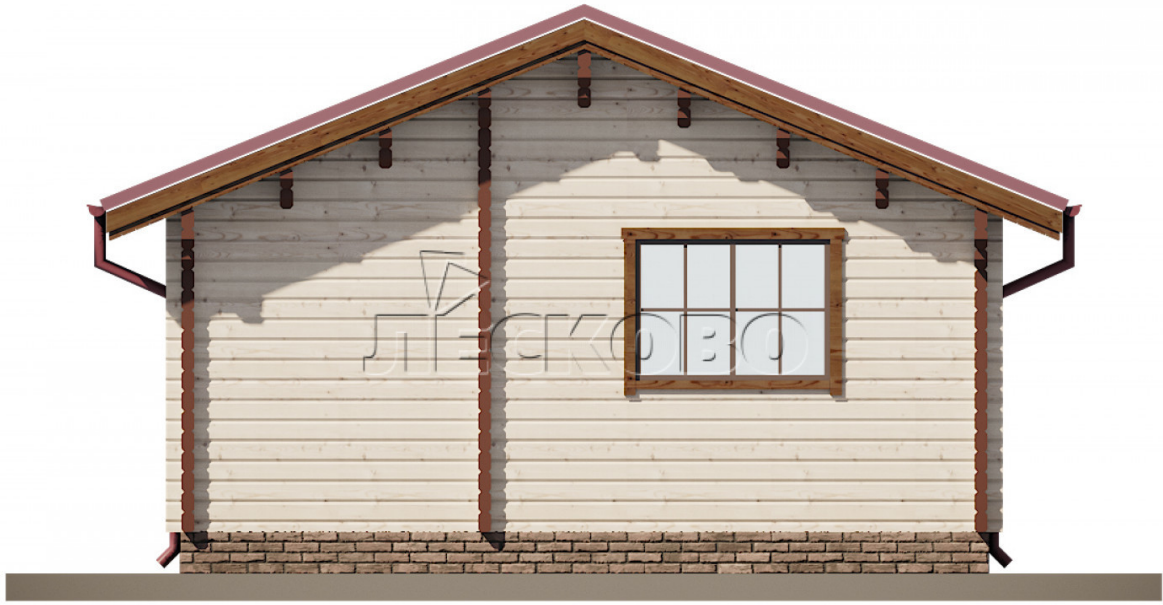

Log Cabin "DS" series 3.5×3

Project Dimensions

5.8 × 9 / 47 m²

Full house set

8,742 €

Timber

45 mm

65 mm
+ 2,520 €

Project planning

House Kit

- Wall kit: 44 × 145mm mini-chamber drying chamber with bowls for the project. The material of the tree is spruce, pine (GOST 8486). Humidity 12-14%. The height of the walls is 2.16 m;
- Logs, lower harness: board 45 × 145 mm chamber drying 10-12%;
- Floors: floorboard 35 mm, Chamber drying;
- Ceiling: imitation of a bar 20 × 135 mm, Chamber drying;
- Wooden windows, glass 4 mm, Single. Treatment with a colorless antiseptic. Hardware;

0.87×0.78 м.1 шт.

1.34×0.91 м.4 шт.

- Wooden doors;

3 шт.

0.84×1.885 м.

glass.1 шт.

7. Platbands: dry planed board 20 × 100 mm;

8. Roof: shingles.