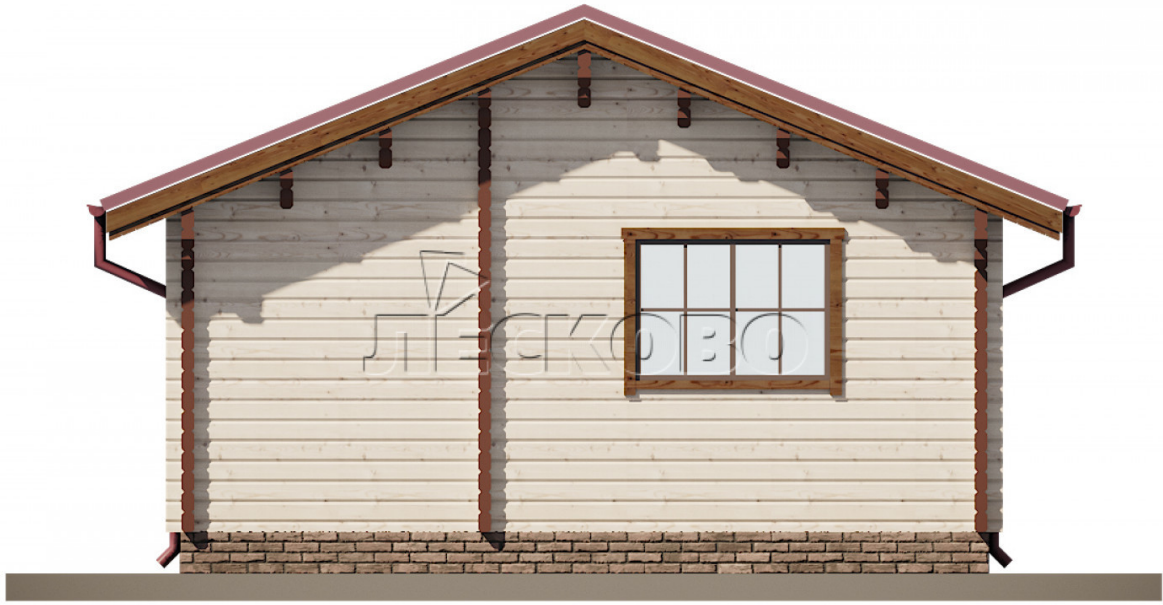

## Log Cabin "DS" series 3.5×3

Project Dimensions

5.8 × 9 / 47 m<sup>2</sup>

Full house set

**8,304 €**

### Timber

45 mm

65 mm  
+ 2,394 €

## House Kit

- Wall kit: 44 × 145mm mini-chamber drying chamber with bowls for the project. The material of the tree is spruce, pine (GOST 8486). Humidity 12-14%. The height of the walls is 2.16 m;
- Logs, lower harness: board 45 × 145 mm chamber drying 10-12%;
- Floors: floorboard 35 mm, Chamber drying;
- Ceiling: imitation of a bar 20 × 135 mm, Chamber drying;
- Wooden windows, glass 4 mm, Single. Treatment with a colorless antiseptic. Hardware;