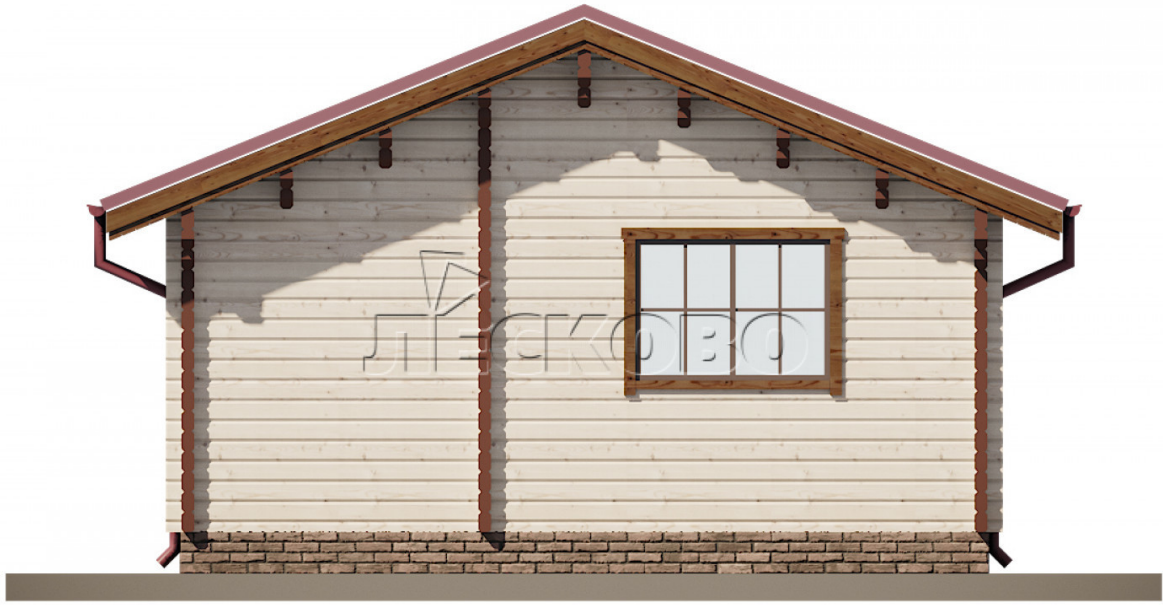

Log Cabin "DS" series 3.5×3

Project Dimensions

5.8 × 9 / 47 m²

Full house set

10,560 €

Timber

45 mm

65 mm
+ 3,017 €

Project planning

House Kit

- Wall kit: 44 × 145mm mini-chamber drying chamber with bowls for the project. The material of the tree is spruce, pine (GOST 8486). Humidity 12-14%. The height of the walls is 2.16 m;
- Logs, lower harness: board 45 × 145 mm chamber drying 12-16%;
- Floors: floorboard 35 mm, Chamber drying;
- Ceiling: imitation of a bar 20 × 135 mm, Chamber drying;
- Wooden windows, glass 4 mm, Single. Treatment with a colorless antiseptic. Hardware;

0.87×0.78 м.1 шт.

1.34×0.91 м.4 шт.

- Wooden doors;

3 шт.

0.84×1.885 м.

glass.1 шт.

7. Platbands: dry planed board 20 × 100 mm;

8. Roof: shingles.