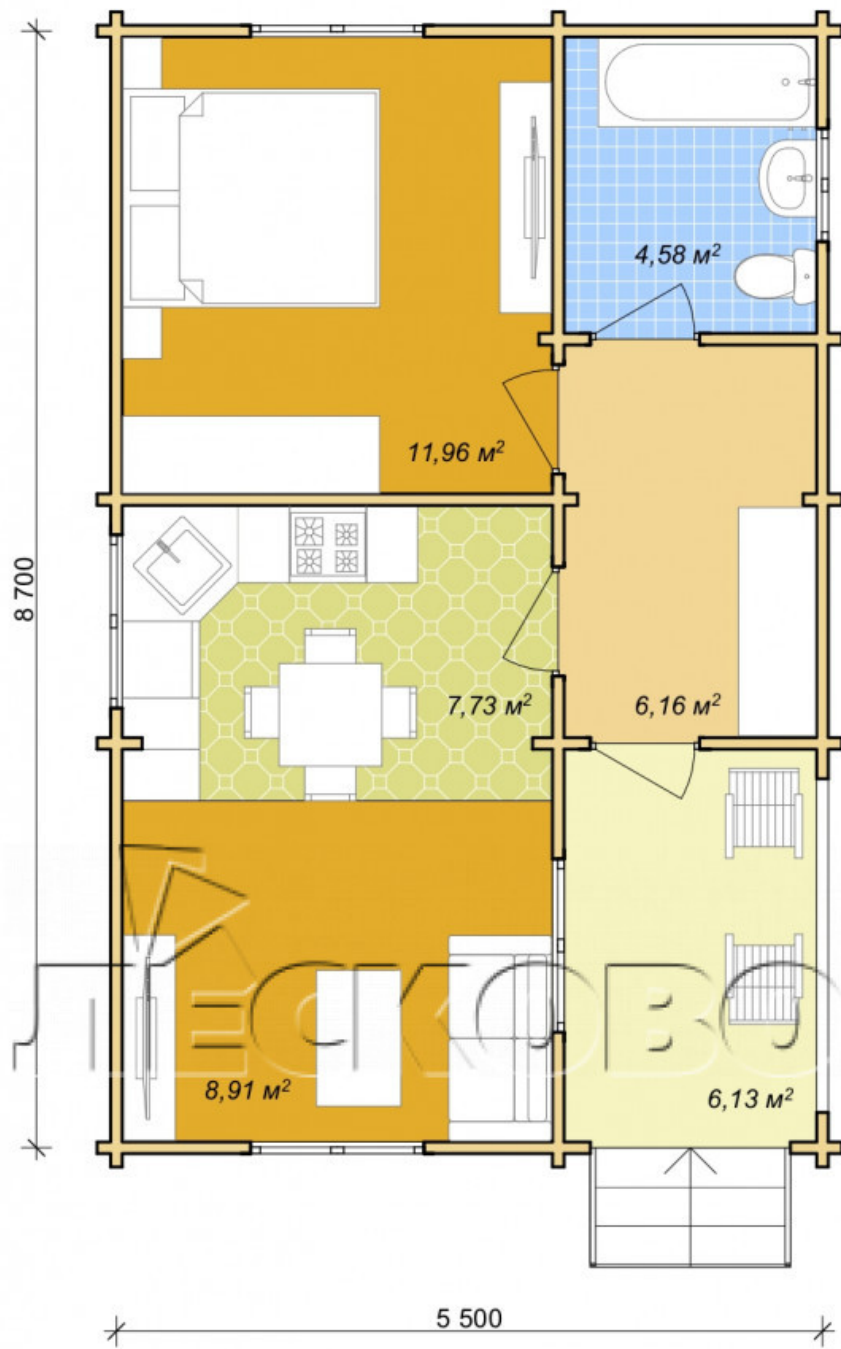

## Log Cabin "DS" series 3.5×3

Project Dimensions

5.8 × 9 / 47 m<sup>2</sup>

Full house set

**8,304 €**

## Project planning

## House Kit

- Wall kit: 44 × 145mm mini-chamber drying chamber with bowls for the project. The material of the tree is spruce, pine (GOST 8486). Humidity 12-14%. The height of the walls is 2.16 m;
- Logs, lower harness: board 45 × 145 mm chamber drying 10-12%;
- Floors: floorboard 35 mm, Chamber drying;
- Ceiling: imitation of a bar 20 × 135 mm, Chamber drying;
- Wooden windows, glass 4 mm, Single. Treatment with a colorless antiseptic. Hardware;

0.87×0.78 м.1 шт.

1.34×0.91 м.4 шт.

- Wooden doors;

3 шт.

0.84×1.885 м.

glass.1 шт.

7. Platbands: dry planed board 20 × 100 mm;

8. Roof: shingles.