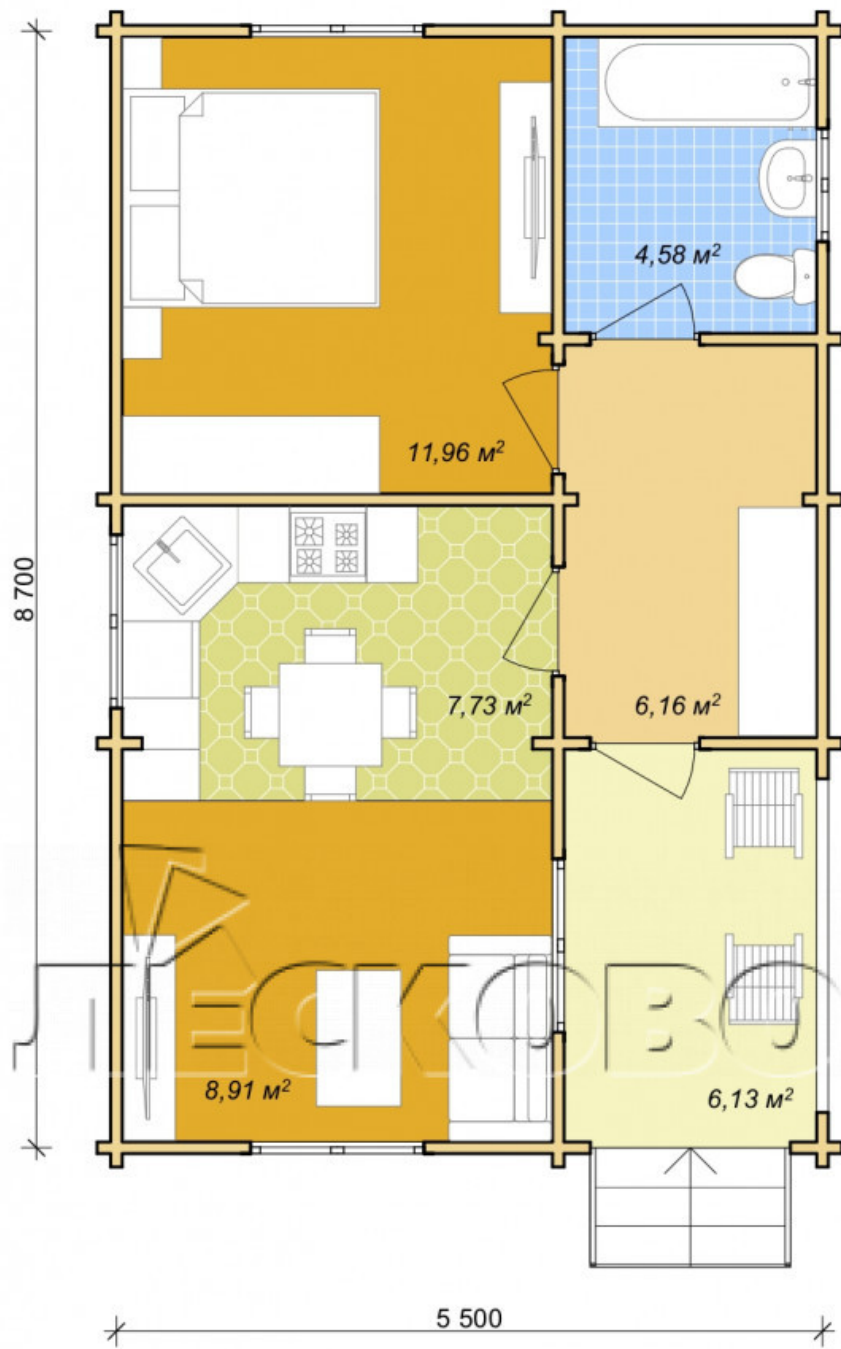

Log Cabin "DS" series 3.5×3

Project Dimensions

5.8 × 9 / 47 m²

Full house set

8,742 €

Timber

45 mm

65 mm
+ 2,520 €

Project planning

House Kit

- Wall kit: 44 × 145mm mini-chamber drying chamber with bowls for the project. The material of the tree is spruce, pine (GOST 8486). Humidity 12-14%. The height of the walls is 2.16 m;
- Logs, lower harness: board 45 × 145 mm chamber drying 10-12%;
- Floors: floorboard 35 mm, Chamber drying;
- Ceiling: imitation of a bar 20 × 135 mm, Chamber drying;
- Wooden windows, glass 4 mm, Single. Treatment with a colorless antiseptic. Hardware;

0.87×0.78 м.1 шт.

1.34×0.91 м.4 шт.

- Wooden doors;

3 шт.

0.84×1.885 м.

glass.1 шт.

7. Platbands: dry planed board 20 × 100 mm;

8. Roof: shingles.