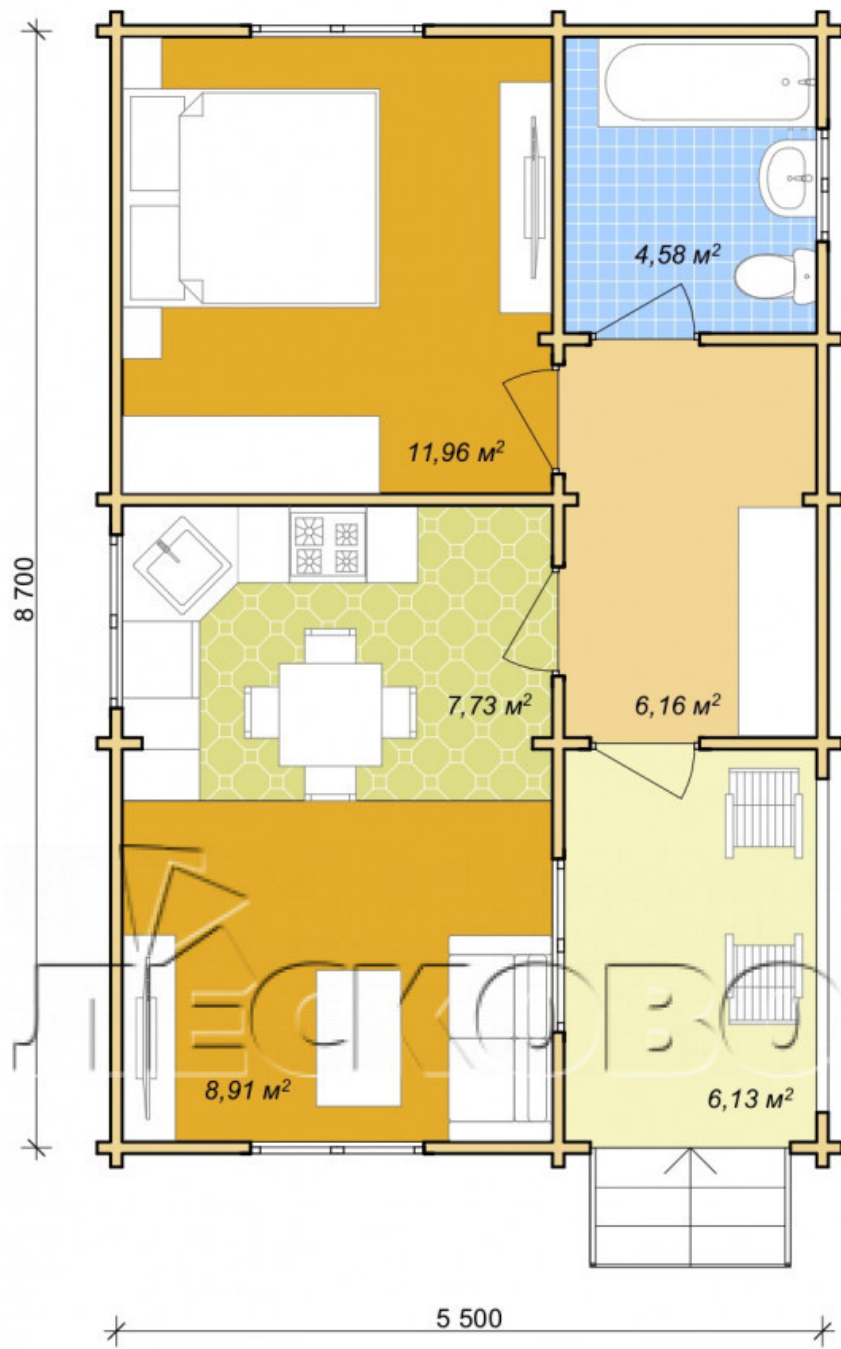

Log Cabin "DS" series 3.5×3

Project Dimensions

5.8 × 9 / 47 m²

Full house set

10,560 €

Timber

45 mm

65 mm
+ 3,017 €

Project planning

House Kit

- Wall kit: 44 × 145mm mini-chamber drying chamber with bowls for the project. The material of the tree is spruce, pine (GOST 8486). Humidity 12-14%. The height of the walls is 2.16 m;
- Logs, lower harness: board 45 × 145 mm chamber drying 12-16%;
- Floors: floorboard 35 mm, Chamber drying;
- Ceiling: imitation of a bar 20 × 135 mm, Chamber drying;
- Wooden windows, glass 4 mm, Single. Treatment with a colorless antiseptic. Hardware;

0.87×0.78 м.1 шт.

1.34×0.91 м.4 шт.

- Wooden doors;

3 шт.

0.84×1.885 м.

glass.1 шт.

7. Platbands: dry planed board 20 × 100 mm;

8. Roof: shingles.