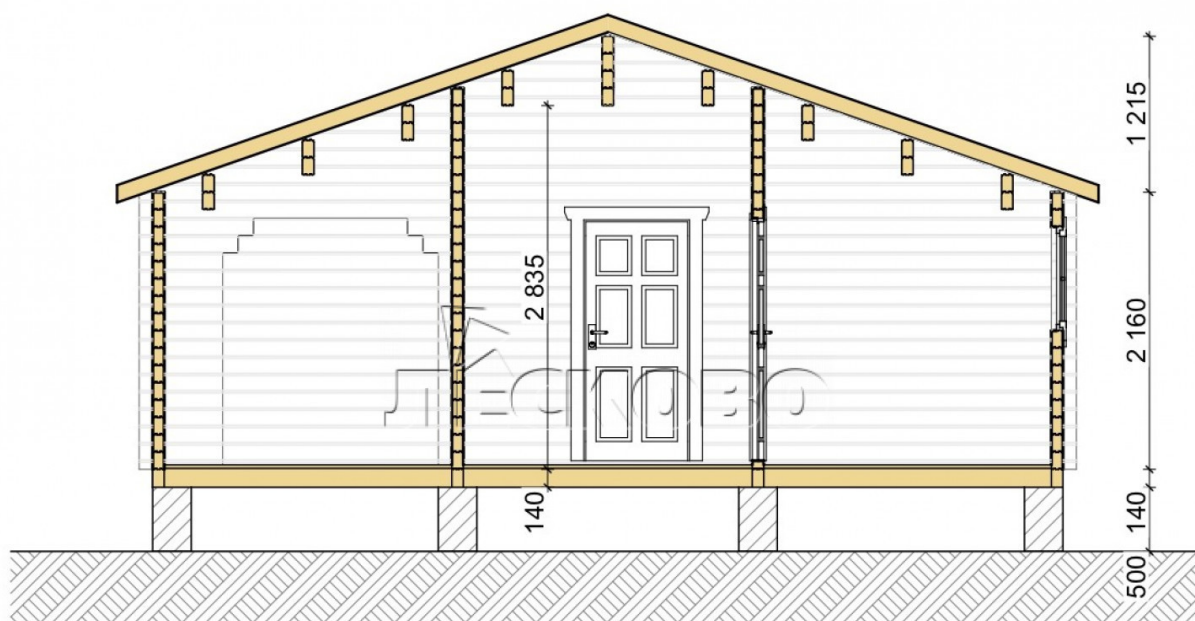

Log Cabin "DS" series 3.5×3

Project Dimensions

7.3 × 12.2 / 81 m²

Full house set

15,612 €

Timber

45 MM

65 MM
+ 4,545 €

Project planning

House Kit

- Wall kit: 44 × 145mm mini-chamber drying chamber with bowls for the project. The material of the tree is spruce, pine (GOST 8486). Humidity 12-14%. The height of the walls is 2.16 m;
- Logs, lower harness: board 45 × 145 mm chamber drying 12-16%;
- Floors: floorboard 35 mm, Chamber drying;
- Ceiling: imitation of a bar 20 × 135 mm, Chamber drying;
- Wooden windows, glass 4 mm, Single. Treatment with a colorless antiseptic. Hardware;

0.87×0.78 м.1 шт.

1.34×0.91 м.5 шт.

- Wooden doors;

4 шт.

0.84×1.885 м.

glass.1 шт.

7. Platbands: dry planed board 20 × 100 mm;

8. Roof: shingles.