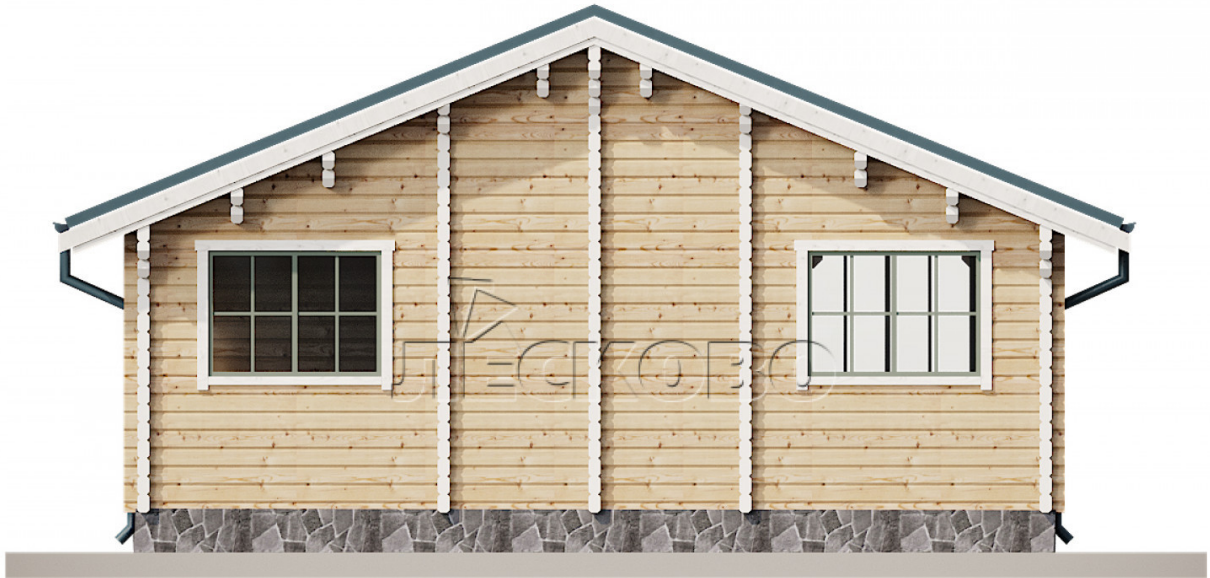

Log Cabin "DS" series 3.5×3

Project Dimensions

7.3 × 12.2 / 81 m²

Full house set

15,612 €

Timber

45 MM

65 MM
+ 4,545 €

Project planning

House Kit

- Wall kit: 44 × 145mm mini-chamber drying chamber with bowls for the project. The material of the tree is spruce, pine (GOST 8486). Humidity 12-14%. The height of the walls is 2.16 m;
- Logs, lower harness: board 45 × 145 mm chamber drying 12-16%;
- Floors: floorboard 35 mm, Chamber drying;
- Ceiling: imitation of a bar 20 × 135 mm, Chamber drying;
- Wooden windows, glass 4 mm, Single. Treatment with a colorless antiseptic. Hardware;

0.87×0.78 м.1 шт.

1.34×0.91 м.5 шт.

- Wooden doors;

4 шт.

0.84×1.885 м.

glass.1 шт.

7. Platbands: dry planed board 20 × 100 mm;

8. Roof: shingles.