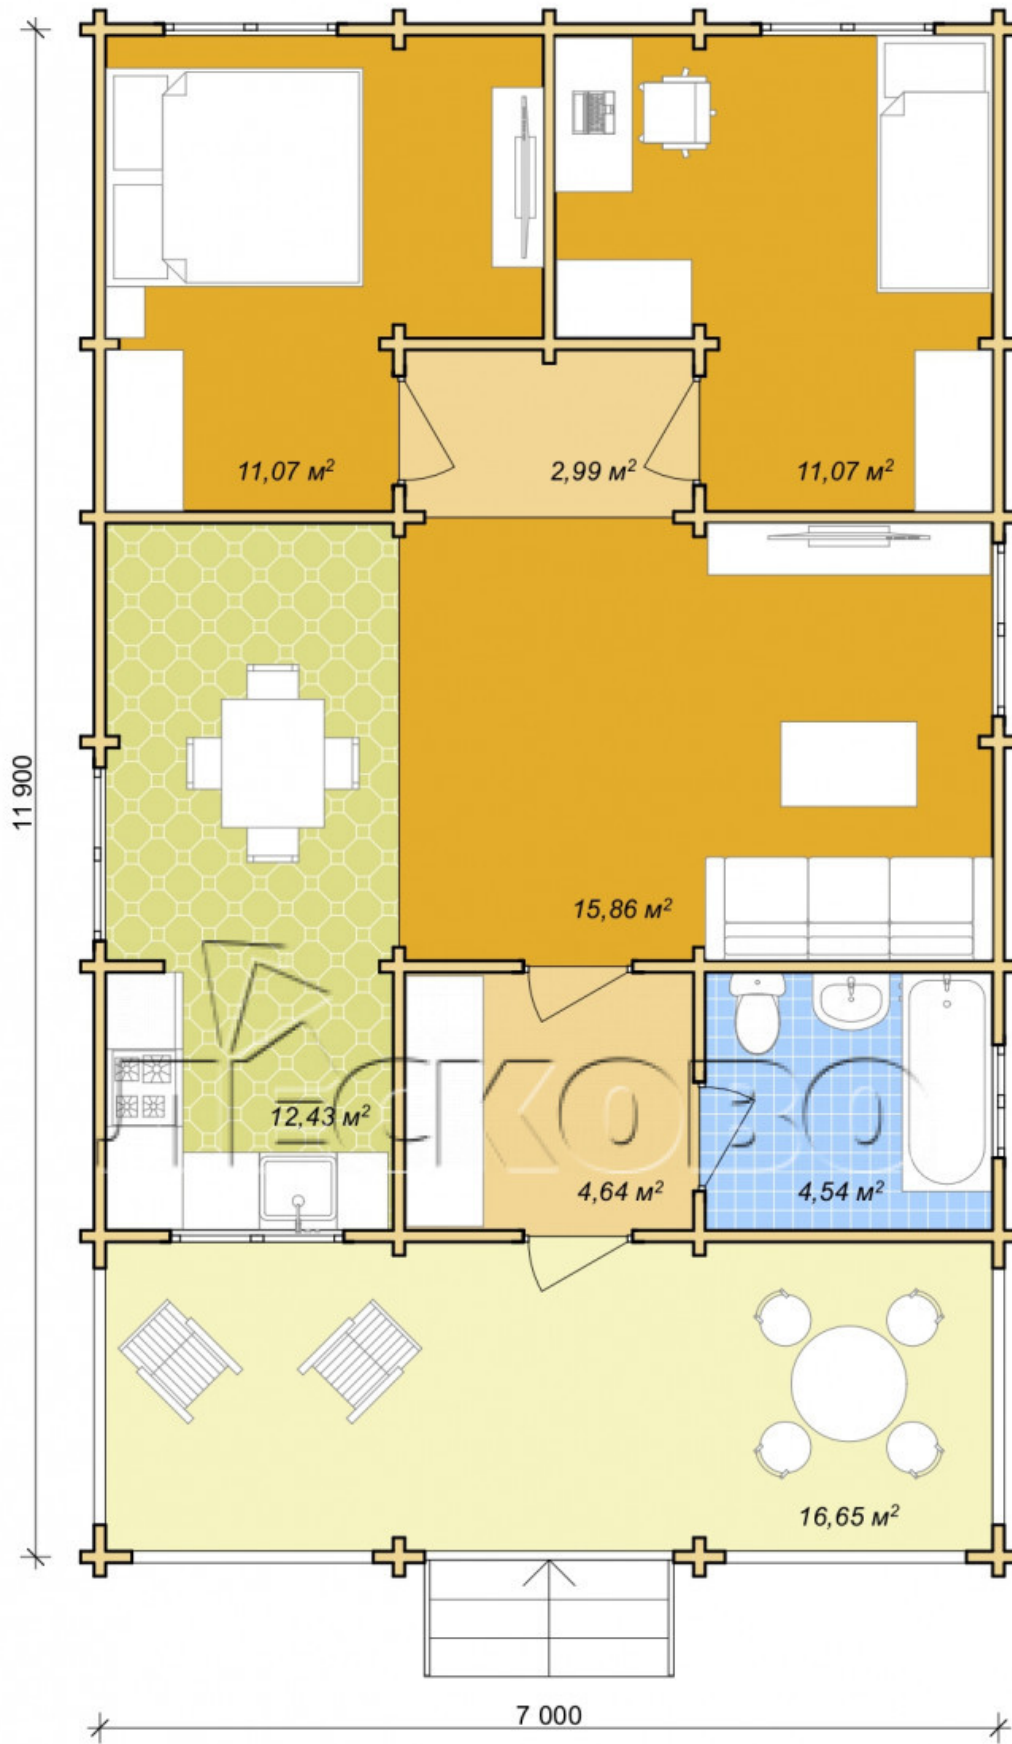

Log Cabin "DS" series 3.5×3

Project Dimensions

7.3 × 12.2 / 81 m²

Full house set

15,612 €

Timber

45 MM

65 MM
+ 4,545 €

Project planning

House Kit

- Wall kit: 44 × 145mm mini-chamber drying chamber with bowls for the project. The material of the tree is spruce, pine (GOST 8486). Humidity 12-14%. The height of the walls is 2.16 m;
- Logs, lower harness: board 45 × 145 mm chamber drying 12-16%;
- Floors: floorboard 35 mm, Chamber drying;
- Ceiling: imitation of a bar 20 × 135 mm, Chamber drying;
- Wooden windows, glass 4 mm, Single. Treatment with a colorless antiseptic. Hardware;

0.87×0.78 м.1 шт.

1.34×0.91 м.5 шт.

- Wooden doors;

4 шт.

0.84×1.885 м.

glass.1 шт.

7. Platbands: dry planed board 20 × 100 mm;

8. Roof: shingles.