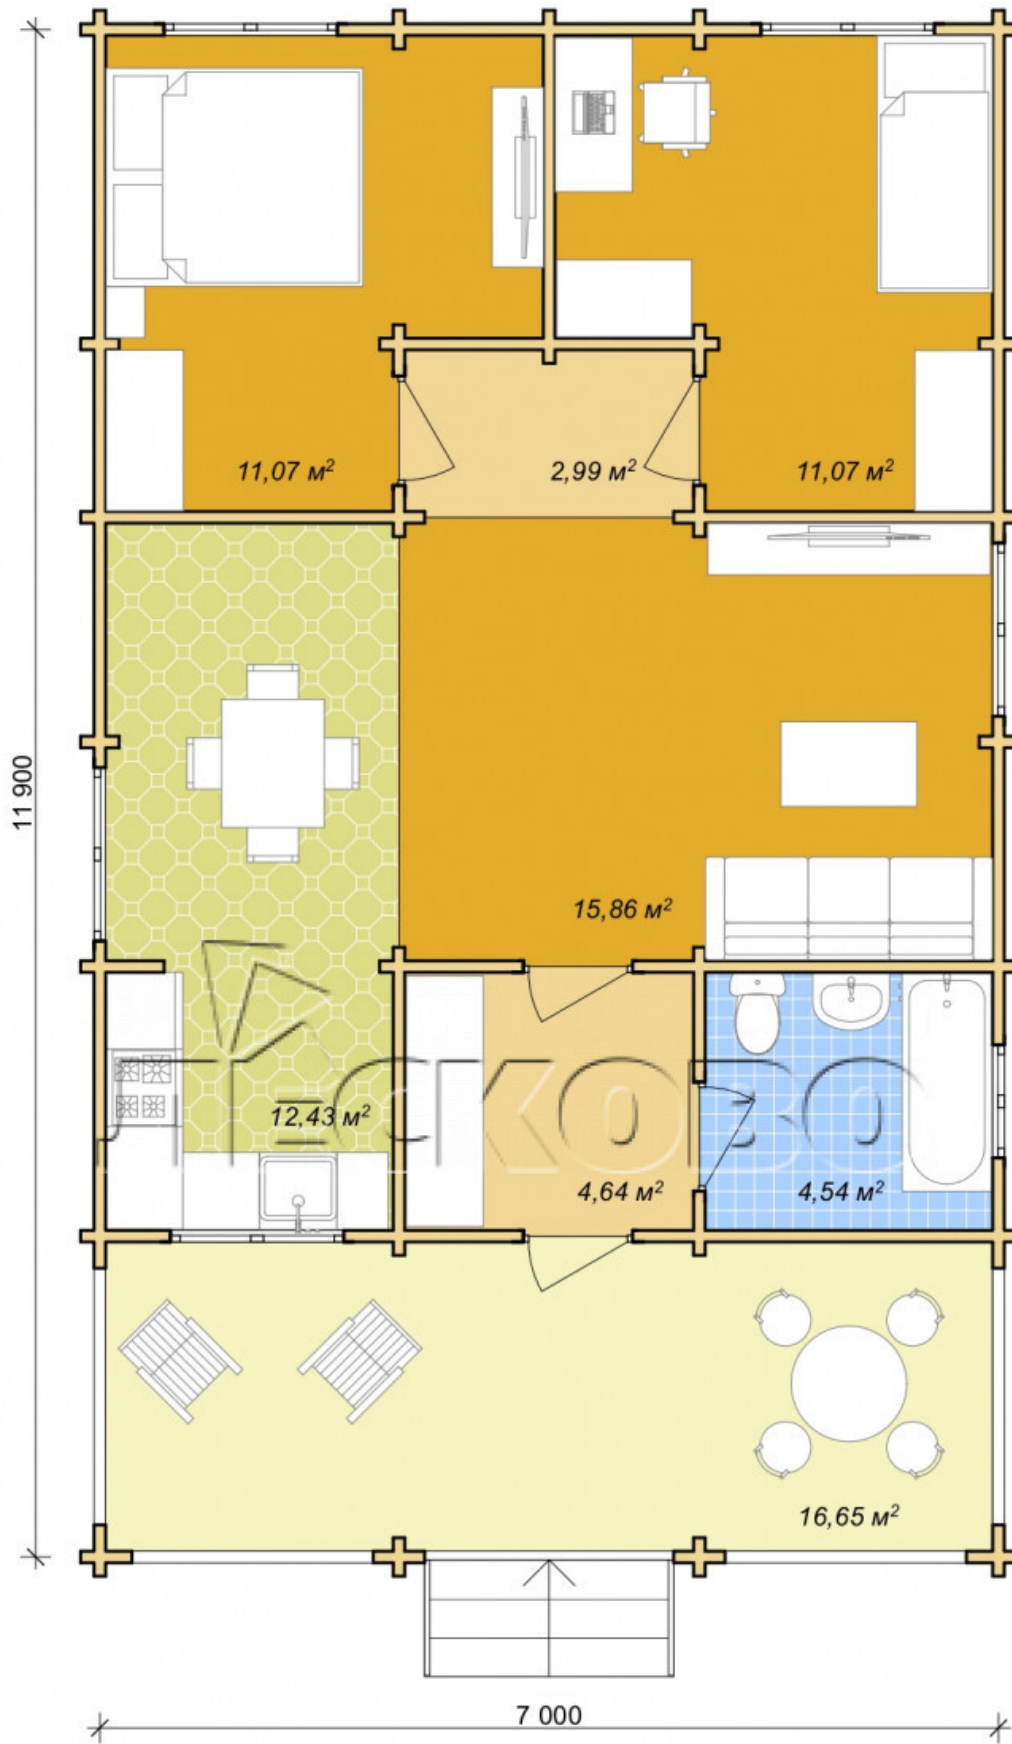

Log Cabin "DS" series 3.5×3

Project Dimensions

7.3 × 12.2 / 81 m²

Full house set

12,565 €

Timber

45 MM

65 MM
+ 3,673 €

Project planning

House Kit

- Wall kit: 44 × 145mm mini-chamber drying chamber with bowls for the project. The material of the tree is spruce, pine (GOST 8486). Humidity 12-14%. The height of the walls is 2.16 m;
- Logs, lower harness: board 45 × 145 mm chamber drying 10-12%;
- Floors: floorboard 35 mm, Chamber drying;
- Ceiling: imitation of a bar 20 × 135 mm, Chamber drying;
- Wooden windows, glass 4 mm, Single. Treatment with a colorless antiseptic. Hardware;

0.87×0.78 м.1 шт.

1.34×0.91 м.5 шт.

- Wooden doors;

4 шт.

0.84×1.885 м.
glass.1 шт.

7. Platbands: dry planed board 20 × 100 mm;

8. Roof: shingles.

9. Skirting board 35 mm.