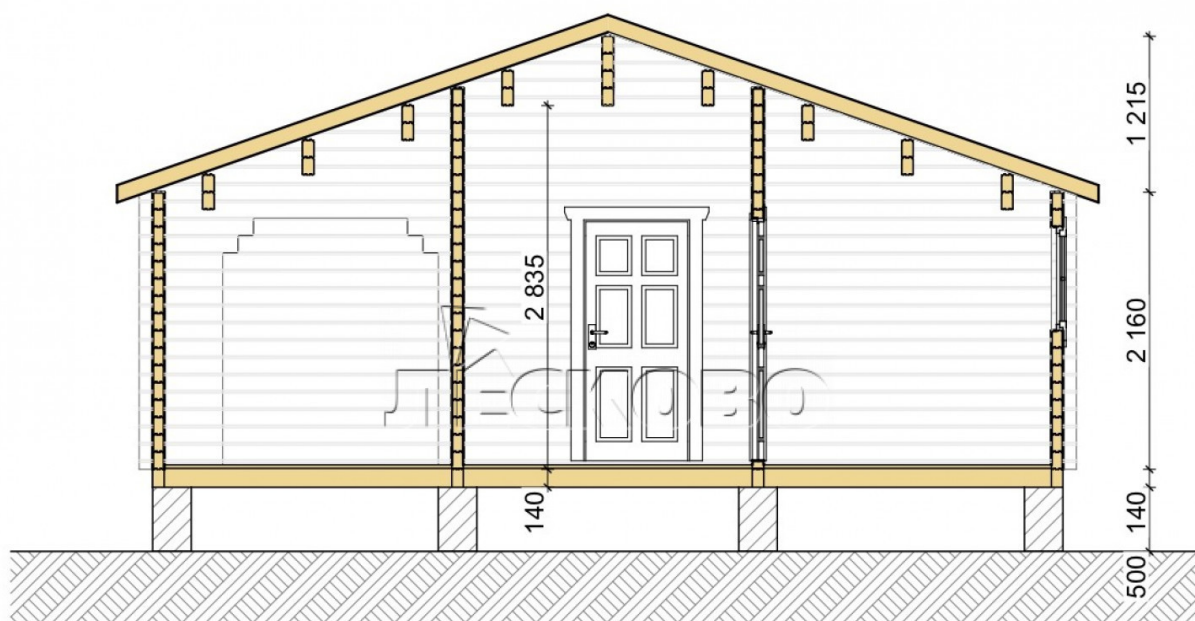

Log Cabin "DS" series 3.5×3

Project Dimensions

7.3 × 12.2 / 81 m²

Full house set

12,565 €

Timber

45 MM

65 MM
+ 3,673 €

Project planning

House Kit

- Wall kit: 44 × 145mm mini-chamber drying chamber with bowls for the project. The material of the tree is spruce, pine (GOST 8486). Humidity 12-14%. The height of the walls is 2.16 m;
- Logs, lower harness: board 45 × 145 mm chamber drying 10-12%;
- Floors: floorboard 35 mm, Chamber drying;
- Ceiling: imitation of a bar 20 × 135 mm, Chamber drying;
- Wooden windows, glass 4 mm, Single. Treatment with a colorless antiseptic. Hardware;

0.87×0.78 м.1 шт.

1.34×0.91 м.5 шт.

- Wooden doors;

4 шт.

0.84×1.885 м.
glass.1 шт.

7. Platbands: dry planed board 20 × 100 mm;

8. Roof: shingles.

9. Skirting board 35 mm.