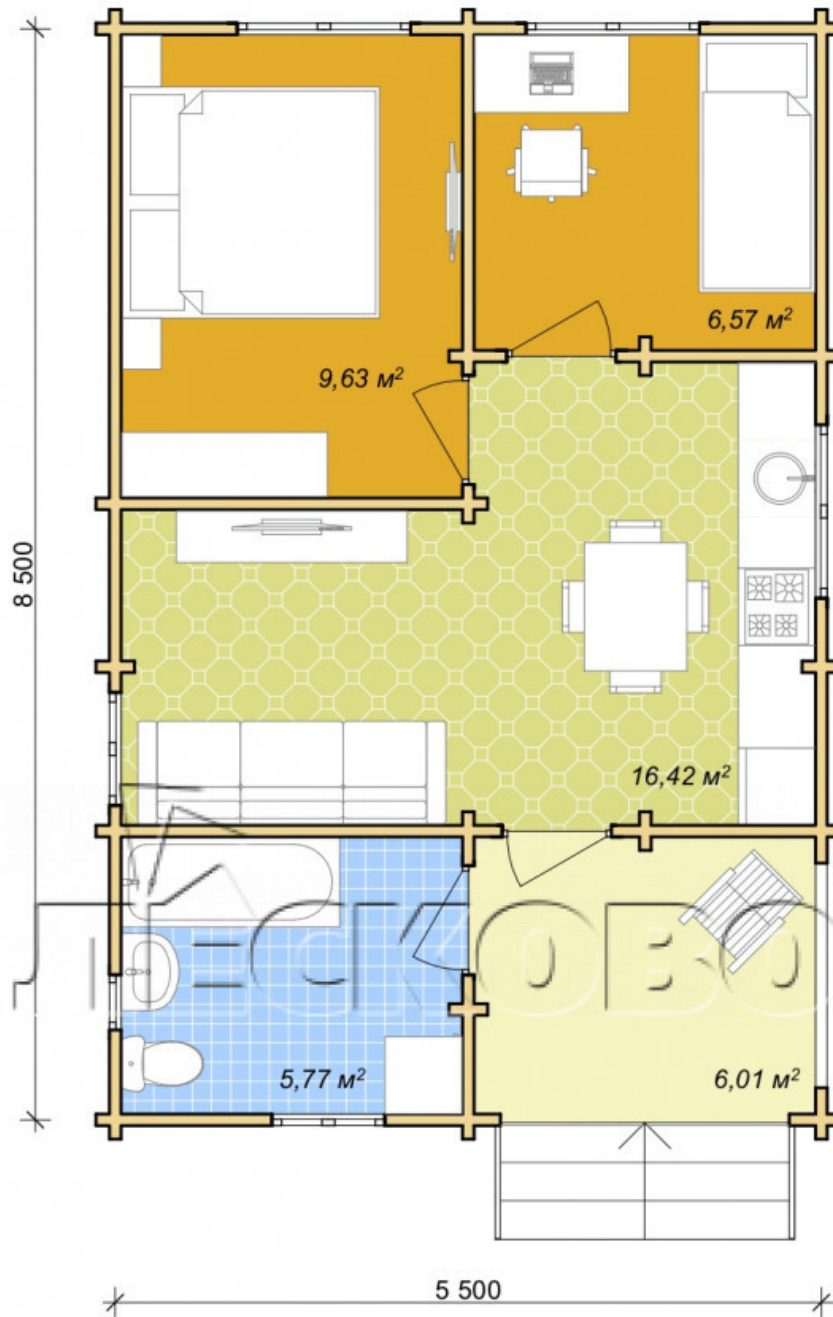

Log Cabin "DS" series 3.5×3

Project Dimensions

5.8 × 8.8 / 44.4 m²

Full house set

8,400 €

Timber

45 MM

65 MM
+ 2,369 €

Project planning

House Kit

- Wall kit: 44 × 145mm mini-chamber drying chamber with bowls for the project. The material of the tree is spruce, pine (GOST 8486). Humidity 12-14%. The height of the walls is 2.16 m;
- Logs, lower harness: board 45 × 145 mm chamber drying 10-12%;
- Floors: floorboard 35 mm, Chamber drying;
- Ceiling: imitation of a bar 20 × 135 mm, Chamber drying;
- Wooden windows, glass 4 mm, Single. Treatment with a colorless antiseptic. Hardware;

0.40×0.38 м.1 шт.

0.87×0.78 м.2 шт.

1.34×0.91 м.3 шт.

- Wooden doors;

3 шт.

0.84×1.885 м.

glass.1 шт.

7. Platbands: dry planed board 20 × 100 mm;