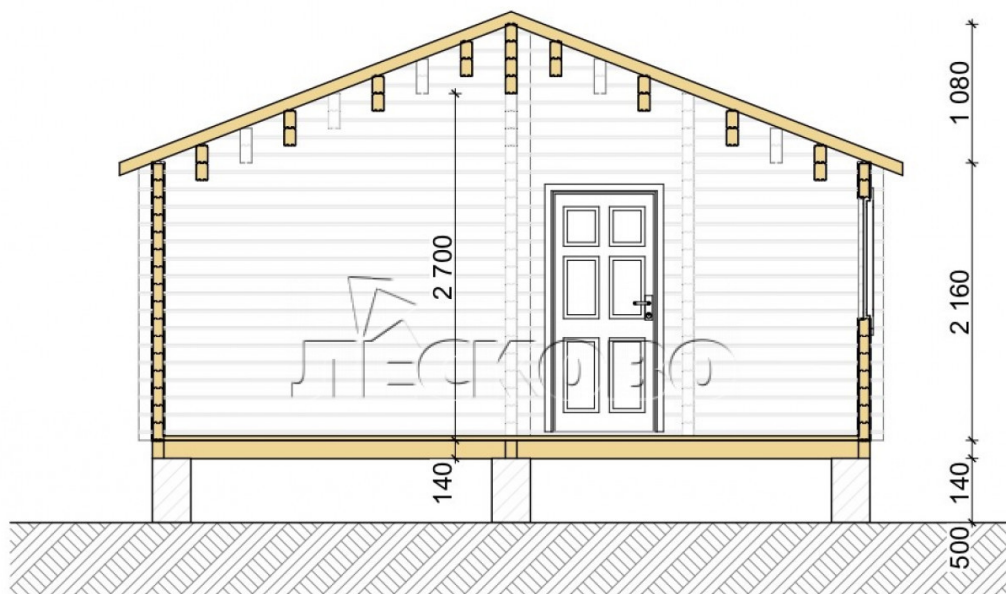

Log Cabin "DS" series 3.5×3

Project Dimensions

5.8 × 8.8 / 44.4 m²

Full house set

10,152 €

Timber

45 MM

65 MM
+ 2,833 €

Project planning

House Kit

- Wall kit: 44 × 145mm mini-chamber drying chamber with bowls for the project. The material of the tree is spruce, pine (GOST 8486). Humidity 12-14%. The height of the walls is 2.16 m;
- Logs, lower harness: board 45 × 145 mm chamber drying 12-16%;
- Floors: floorboard 35 mm, Chamber drying;
- Ceiling: imitation of a bar 20 × 135 mm, Chamber drying;
- Wooden windows, glass 4 mm, Single. Treatment with a colorless antiseptic. Hardware;

0.40×0.38 м.1 шт.

0.87×0.78 м.2 шт.

1.34×0.91 м.3 шт.

- Wooden doors;

3 шт.

0.84×1.885 м.

glass.1 шт.

7. Platbands: dry planed board 20 × 100 mm;