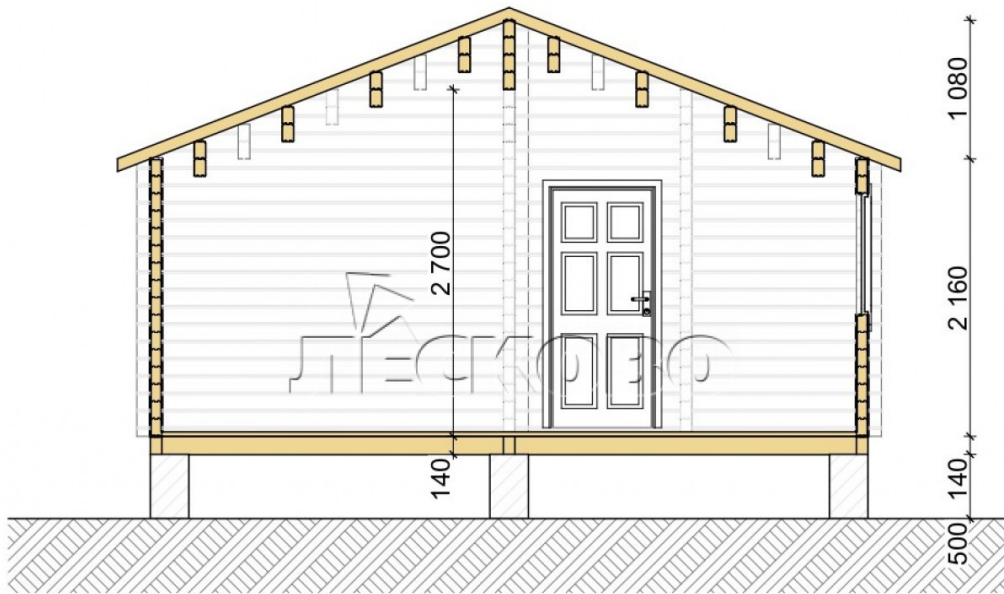

## Log Cabin "DS" series 3.5×3

Project Dimensions

5.8 × 8.8 / 44.4 m<sup>2</sup>

Full house set

**7,979 €**

## Project planning

## House Kit

- Wall kit: 44 × 145mm mini-chamber drying chamber with bowls for the project. The material of the tree is spruce, pine (GOST 8486). Humidity 12-14%. The height of the walls is 2.16 m;
- Logs, lower harness: board 45 × 145 mm chamber drying 10-12%;
- Floors: floorboard 35 mm, Chamber drying;
- Ceiling: imitation of a bar 20 × 135 mm, Chamber drying;
- Wooden windows, glass 4 mm, Single. Treatment with a colorless antiseptic. Hardware;