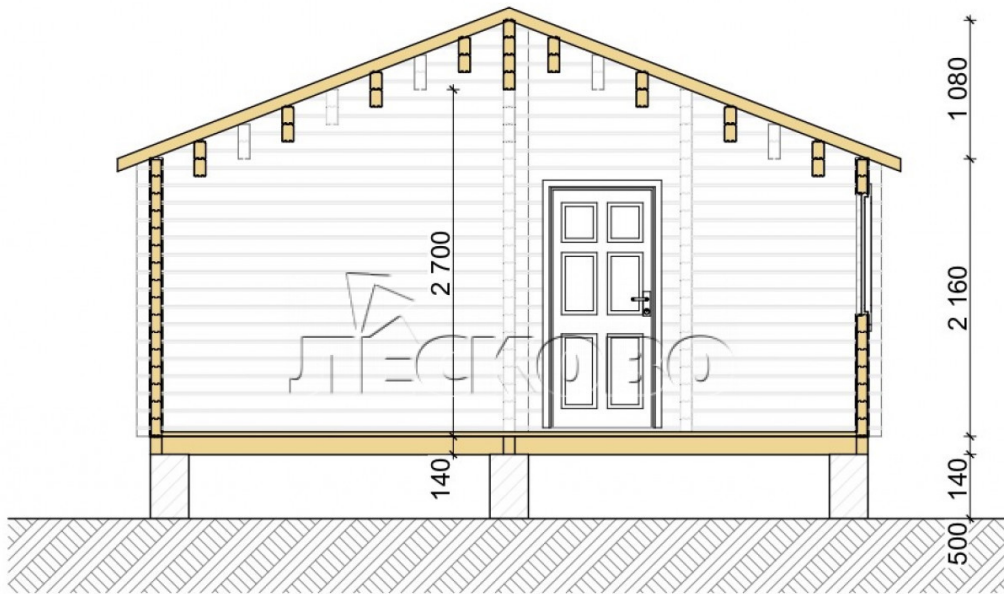

Log Cabin "DS" series 3.5×3

Project Dimensions

5.8 × 8.8 / 44.4 m²

Full house set

8,400 €

Timber

45 MM

65 MM
+ 2,369 €

Project planning

House Kit

- Wall kit: 44 × 145mm mini-chamber drying chamber with bowls for the project. The material of the tree is spruce, pine (GOST 8486). Humidity 12-14%. The height of the walls is 2.16 m;
- Logs, lower harness: board 45 × 145 mm chamber drying 10-12%;
- Floors: floorboard 35 mm, Chamber drying;
- Ceiling: imitation of a bar 20 × 135 mm, Chamber drying;
- Wooden windows, glass 4 mm, Single. Treatment with a colorless antiseptic. Hardware;

0.40×0.38 м.1 шт.

0.87×0.78 м.2 шт.

1.34×0.91 м.3 шт.

- Wooden doors;

3 шт.

0.84×1.885 м.

glass.1 шт.

7. Platbands: dry planed board 20 × 100 mm;