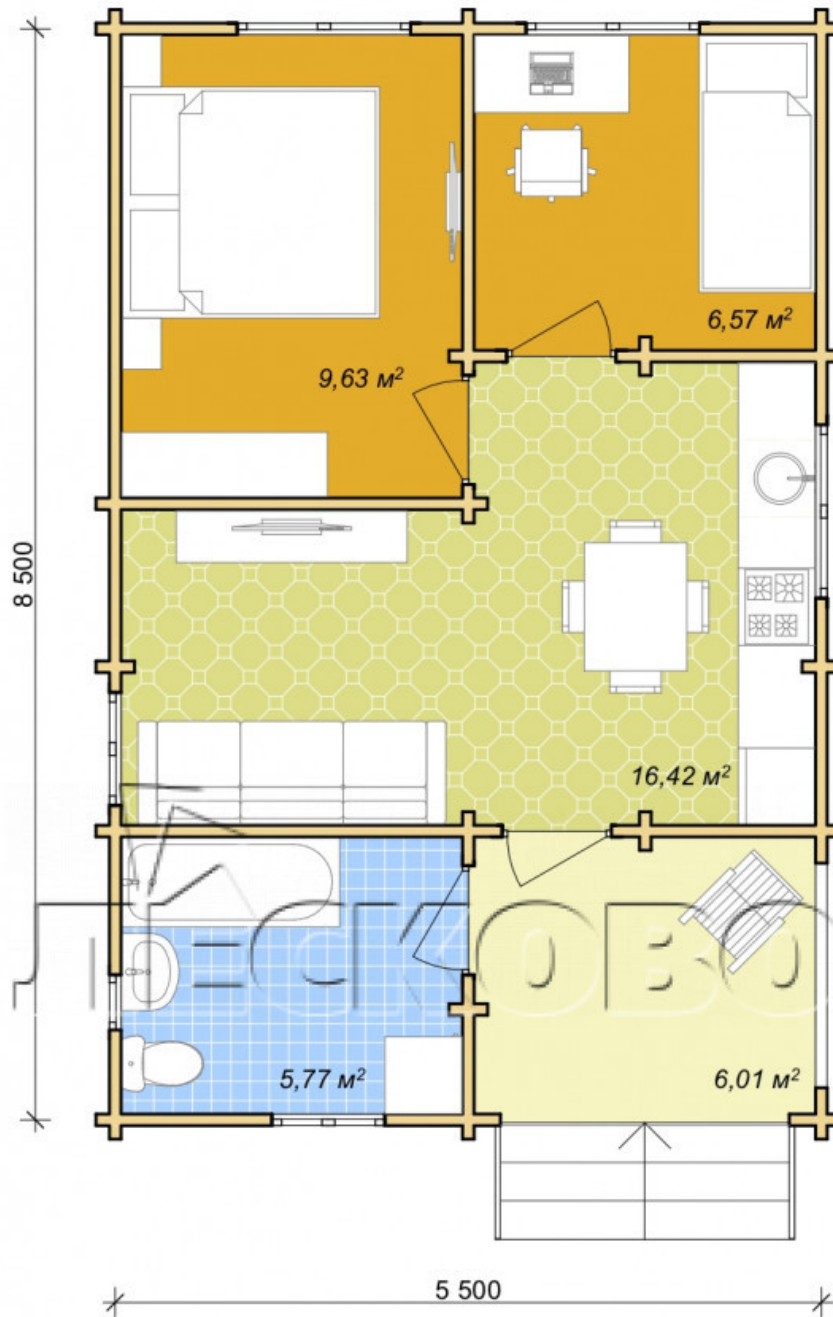

Log Cabin "DS" series 3.5×3

Project Dimensions

5.8 × 8.8 / 44.4 m²

Full house set

10,152 €

Timber

45 MM

65 MM
+ 2,833 €

Project planning

House Kit

- Wall kit: 44 × 145mm mini-chamber drying chamber with bowls for the project. The material of the tree is spruce, pine (GOST 8486). Humidity 12-14%. The height of the walls is 2.16 m;
- Logs, lower harness: board 45 × 145 mm chamber drying 12-16%;
- Floors: floorboard 35 mm, Chamber drying;
- Ceiling: imitation of a bar 20 × 135 mm, Chamber drying;
- Wooden windows, glass 4 mm, Single. Treatment with a colorless antiseptic. Hardware;

0.40×0.38 м.1 шт.

0.87×0.78 м.2 шт.

1.34×0.91 м.3 шт.

- Wooden doors;

3 шт.

0.84×1.885 м.

glass.1 шт.

7. Platbands: dry planed board 20 × 100 mm;