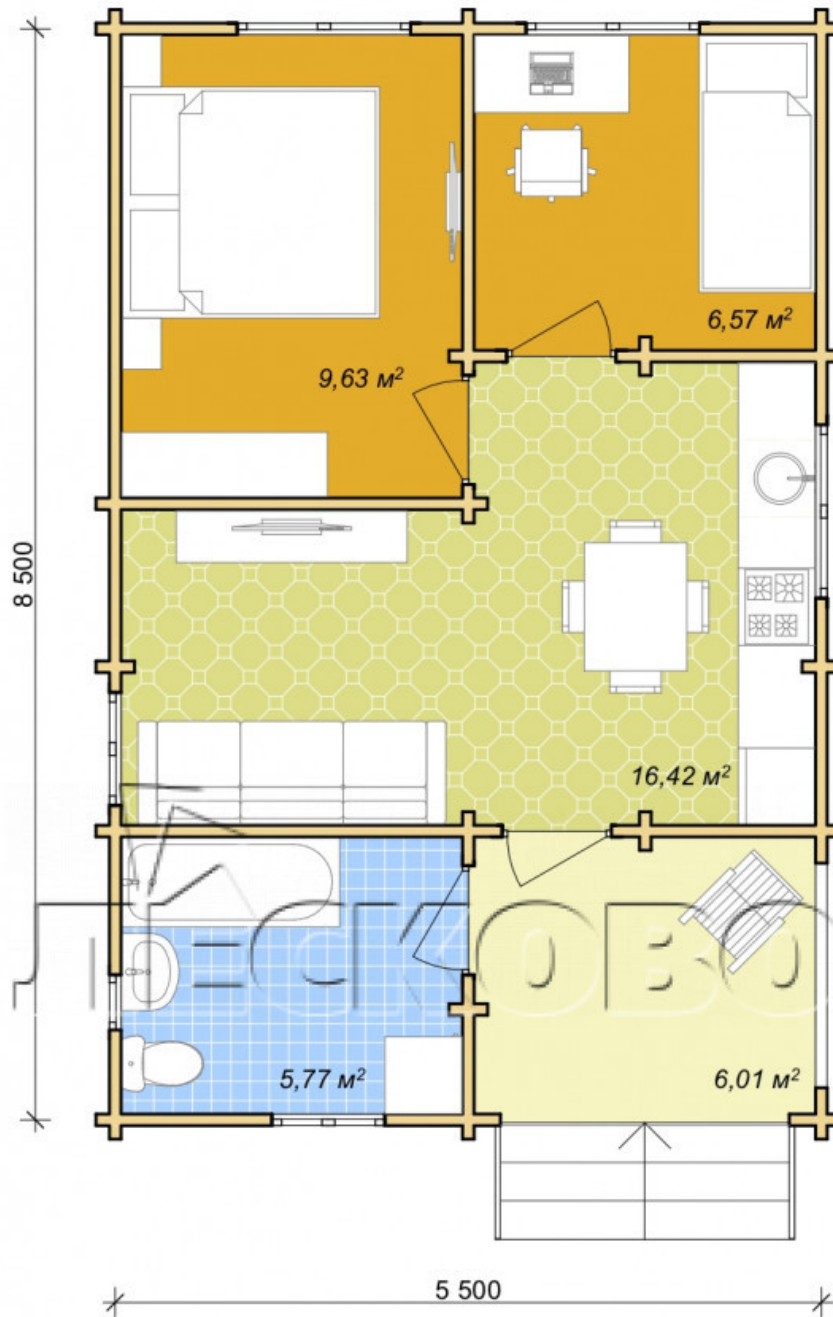

## Log Cabin "DS" series 3.5×3

Project Dimensions

5.8 × 8.8 / 44.4 m<sup>2</sup>

Full house set

**7,979 €**

### Timber

45 MM

65 MM  
+ 2,250 €

## House Kit

- Wall kit: 44 × 145mm mini-chamber drying chamber with bowls for the project. The material of the tree is spruce, pine (GOST 8486). Humidity 12-14%. The height of the walls is 2.16 m;
- Logs, lower harness: board 45 × 145 mm chamber drying 10-12%;
- Floors: floorboard 35 mm, Chamber drying;
- Ceiling: imitation of a bar 20 × 135 mm, Chamber drying;
- Wooden windows, glass 4 mm, Single. Treatment with a colorless antiseptic. Hardware;

0.40×0.38 м.1 шт.

0.87×0.78 м.2 шт.

1.34×0.91 м.3 шт.

- Wooden doors;

3 шт.

0.84×1.885 м.

glass.1 шт.

7. Platbands: dry planed board 20 × 100 mm;