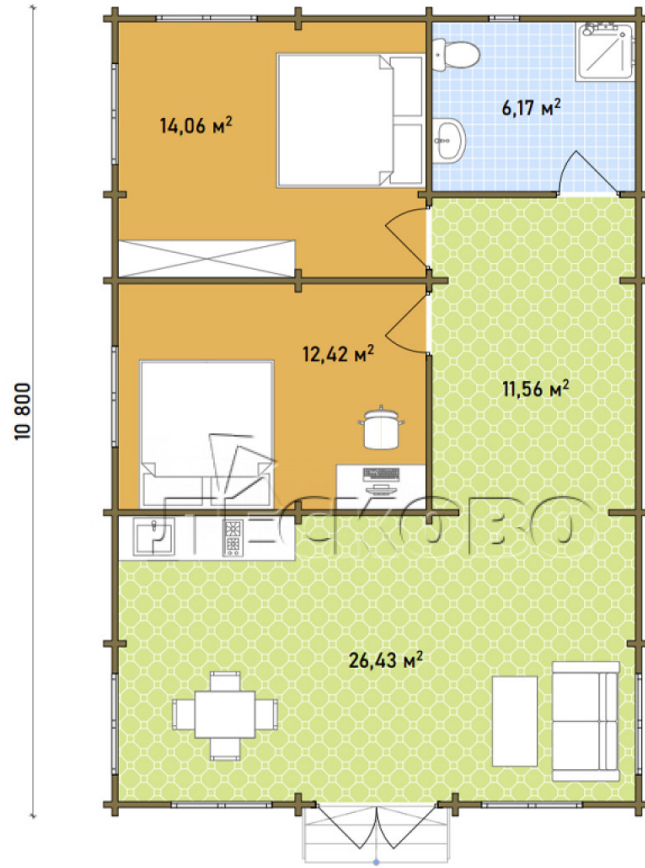

Log Cabin "DS" series 3.5×3

Project Dimensions

7.3 × 10.8 / 70.5 m²

Full house set

13,137 €

Timber

45 MM

65 MM
+ 3,715 €

Project planning

7 300

House Kit

- Wall kit: 44 × 145mm mini-chamber drying chamber with bowls for the project. The material of the tree is spruce, pine (GOST 8486). Humidity 12-14%. The height of the walls is 2.16 m;
- Logs, lower harness: board 45 × 145 mm chamber drying 10-12%;
- Floors: floorboard 35 mm, Chamber drying;
- Ceiling: imitation of a bar 20 × 135 mm, Chamber drying;
- Wooden windows, glass 4 mm, Single. Treatment with a colorless antiseptic. Hardware;

0.40×0.38 м.1 шт. 1.34×0.91 м.7 шт.

- Wooden doors;

3 шт.

1.62×1.885 м.1 шт.

7. Platbands: dry planed board 20 × 100 mm;

8. Roof: shingles.

9. Skirting board 35 mm.

+7 (4942) 499-770