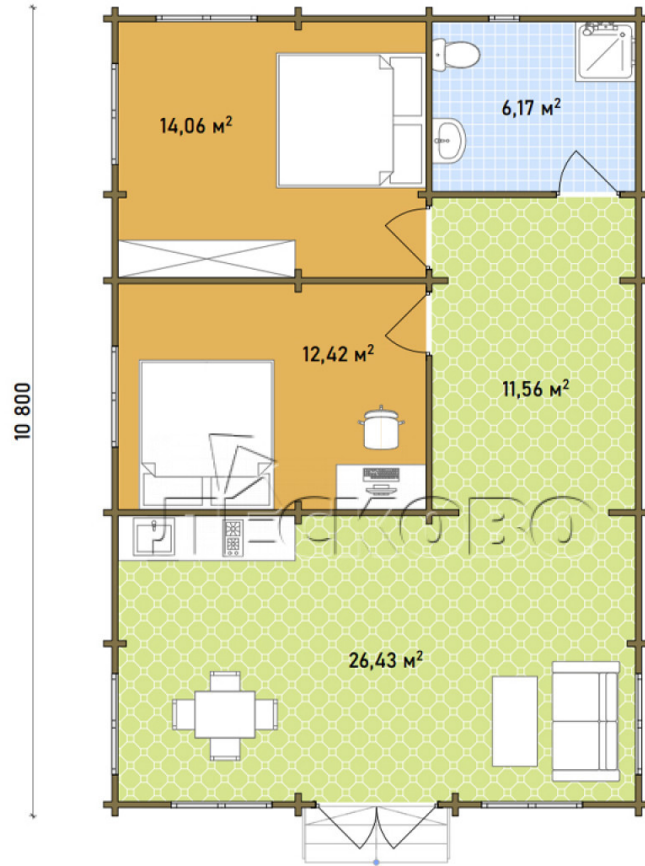

## Log Cabin "DS" series 3.5×3

Project Dimensions

7.3 × 10.8 / 70.5 m<sup>2</sup>

Full house set

**12,669 €**

### Timber

45 MM

65 MM  
+ 3,583 €

## House Kit

- Wall kit: 44 × 145mm mini-chamber drying chamber with bowls for the project. The material of the tree is spruce, pine (GOST 8486). Humidity 12-14%. The height of the walls is 2.16 m;
- Logs, lower harness: board 45 × 145 mm chamber drying 10-12%;
- Floors: floorboard 35 mm, Chamber drying;
- Ceiling: imitation of a bar 20 × 135 mm, Chamber drying;
- Wooden windows, glass 4 mm, Single. Treatment with a colorless antiseptic. Hardware;

0.40×0.38 м.1 шт.

1.34×0.91 м.7 шт.

- Wooden doors;

3 шт.

1.62×1.885 м.1 шт.

7. Platbands: dry planed board 20 × 100 mm;

8. Roof: shingles.

9. Skirting board 35 mm.