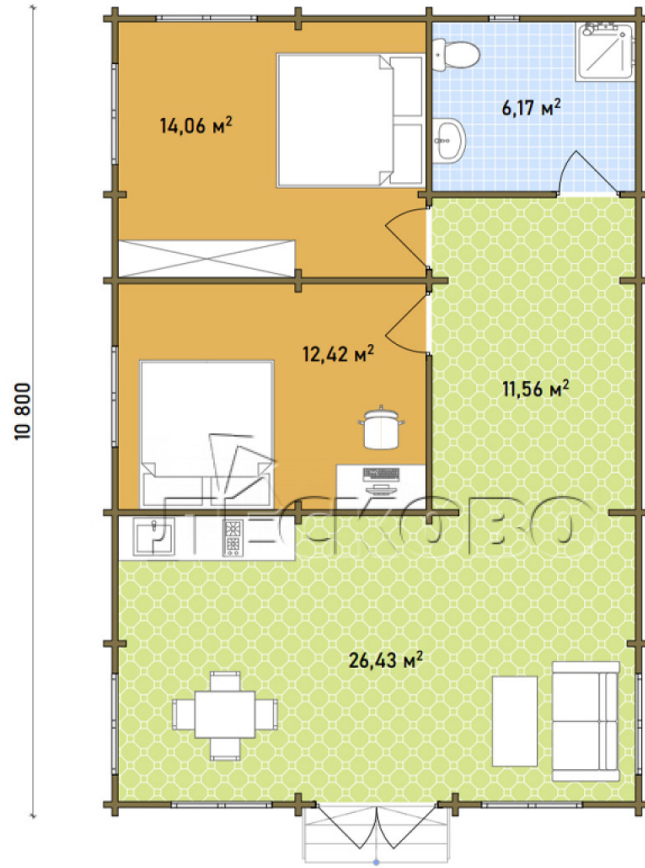

Log Cabin "DS" series 3.5×3

Project Dimensions

7.3 × 10.8 / 70.5 m²

Full house set

15,831 €

Timber

45 MM

65 MM
+ 4,439 €

Project planning

7 300

House Kit

- Wall kit: 44 × 145mm mini-chamber drying chamber with bowls for the project. The material of the tree is spruce, pine (GOST 8486). Humidity 12-14%. The height of the walls is 2.16 m;
- Logs, lower harness: board 45 × 145 mm chamber drying 12-16%;
- Floors: floorboard 35 mm, Chamber drying;
- Ceiling: imitation of a bar 20 × 135 mm, Chamber drying;
- Wooden windows, glass 4 mm, Single. Treatment with a colorless antiseptic. Hardware;

0.40×0.38 м.1 шт.

1.34×0.91 м.7 шт.

- Wooden doors;

3 шт.

1.62×1.885 м.1 шт.

7. Platbands: dry planed board 20 × 100 mm;

8. Roof: shingles.

9. Skirting board 35 mm.