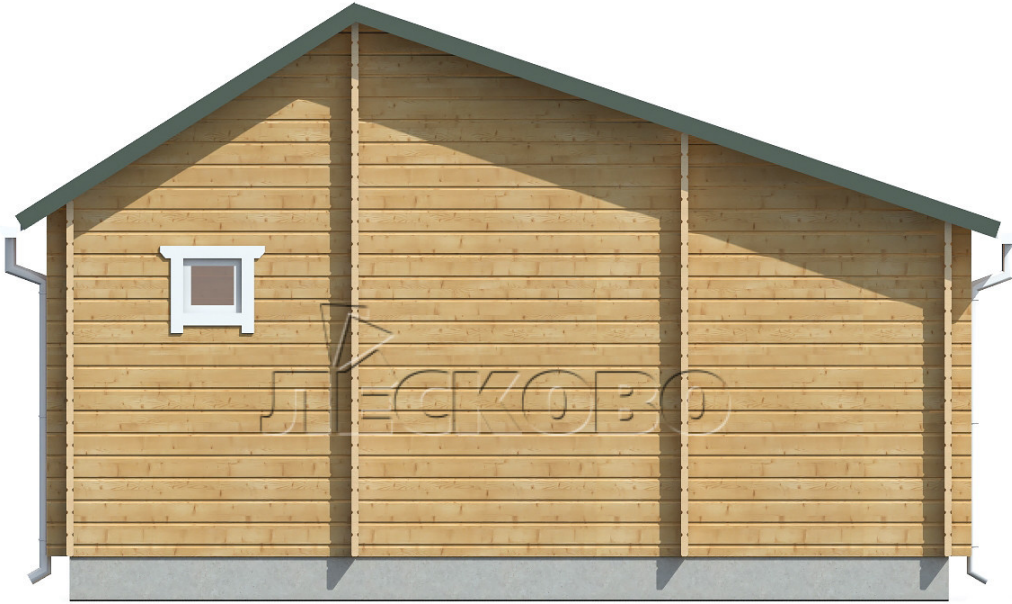

## Log Cabin "DS" series 3.5×3

Project Dimensions

6 × 6 / 31.3 m<sup>2</sup>

Full house set

**7,393 €**

## House Kit

- Wall kit: 44 × 145mm mini-chamber drying chamber with bowls for the project. The material of the tree is spruce, pine (GOST 8486). Humidity 12-14%. The height of the walls is 2.16 m;
- Logs, lower harness: board 45 × 145 mm chamber drying 12-16%;
- Floors: floorboard 35 mm, Chamber drying;
- Ceiling: imitation of a bar 20 × 135 mm, Chamber drying;
- Wooden windows, glass 4 mm, Single. Treatment with a colorless antiseptic. Hardware;

0.40×0.38 м.1 шт.

0.42×1.885 м.2 шт.

1.34×0.91 м.1 шт.

- Wooden doors;

1.62×1.885 м.1 шт.

7. Platbands: dry planed board 20 × 100 mm;

8. Roof: shingles.

9. Skirting board 35 mm.