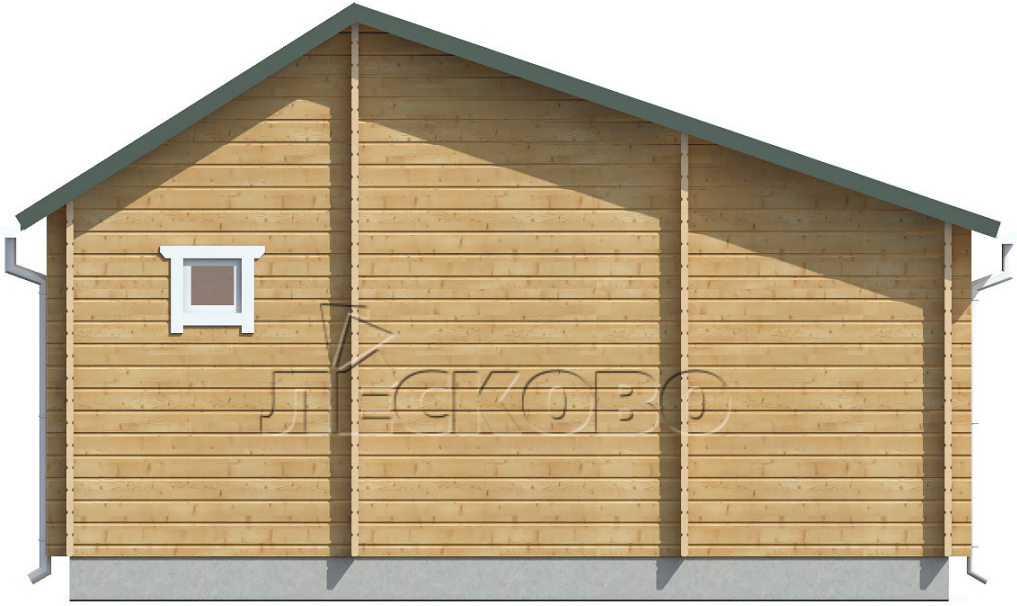

Log Cabin "DS" series 3.5×3

Project Dimensions

6 × 6 / 31.3 m²

Full house set

5,884 €

Timber

45 MM

65 MM
+ 1,450 €

Project planning

House Kit

- Wall kit: 44 × 145mm mini-chamber drying chamber with bowls for the project. The material of the tree is spruce, pine (GOST 8486). Humidity 12-14%. The height of the walls is 2.16 m;
- Logs, lower harness: board 45 × 145 mm chamber drying 10-12%;
- Floors: floorboard 35 mm, Chamber drying;
- Ceiling: imitation of a bar 20 × 135 mm, Chamber drying;
- Wooden windows, glass 4 mm, Single. Treatment with a colorless antiseptic. Hardware;

0.40×0.38 м.1 шт.

0.42×1.885 м.2 шт.

1.34×0.91 м.1 шт.

- Wooden doors;

1.62×1.885 м.1 шт.

7. Platbands: dry planed board 20 × 100 mm;

8. Roof: shingles.

9. Skirting board 35 mm.