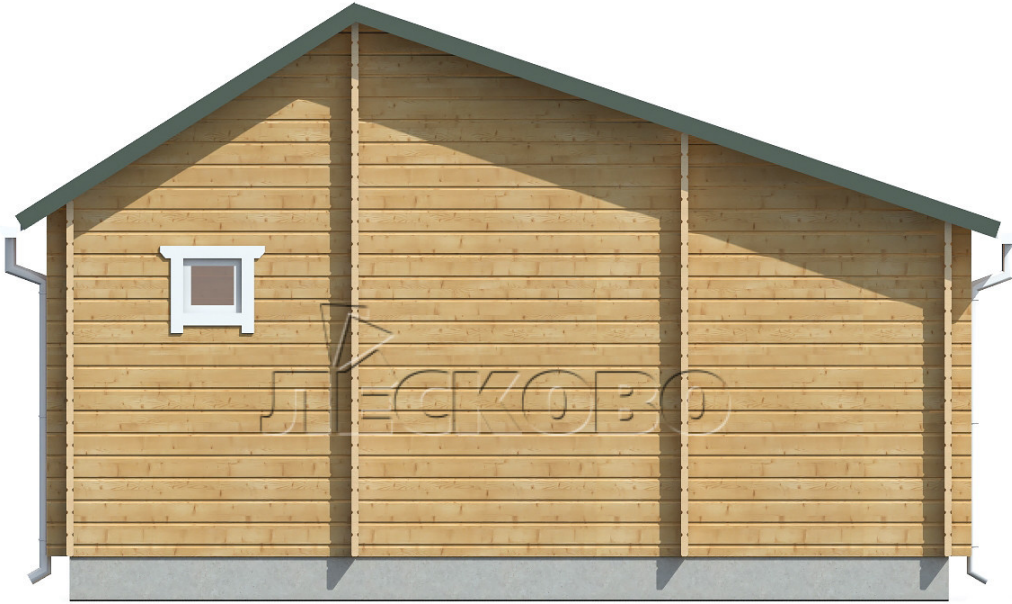

Log Cabin "DS" series 3.5×3

Project Dimensions

6 × 6 / 31.3 m²

Full house set

6,195 €

Timber

45 MM

65 MM
+ 1,527 €

Project planning

House Kit

- Wall kit: 44 × 145mm mini-chamber drying chamber with bowls for the project. The material of the tree is spruce, pine (GOST 8486). Humidity 12-14%. The height of the walls is 2.16 m;
- Logs, lower harness: board 45 × 145 mm chamber drying 10-12%;
- Floors: floorboard 35 mm, Chamber drying;
- Ceiling: imitation of a bar 20 × 135 mm, Chamber drying;
- Wooden windows, glass 4 mm, Single. Treatment with a colorless antiseptic. Hardware;

0.40×0.38 м.1 шт.

0.42×1.885 м.2 шт.

1.34×0.91 м.1 шт.

- Wooden doors;

1.62×1.885 м.1 шт.

7. Platbands: dry planed board 20 × 100 mm;

8. Roof: shingles.

9. Skirting board 35 mm.