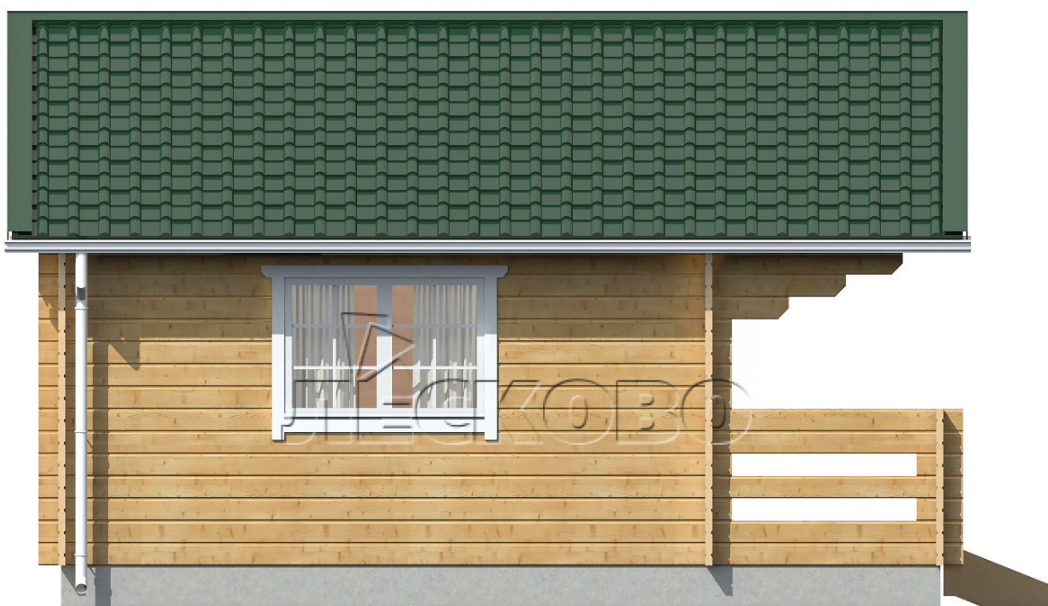

Log Cabin "DS" series 3.5×3

Project Dimensions

6 × 6 / 31.3 m²

Full house set

6,195 €

Timber

45 MM

65 MM
+ 1,527 €

Project planning

House Kit

- Wall kit: 44 × 145mm mini-chamber drying chamber with bowls for the project. The material of the tree is spruce, pine (GOST 8486). Humidity 12-14%. The height of the walls is 2.16 m;
- Logs, lower harness: board 45 × 145 mm chamber drying 10-12%;
- Floors: floorboard 35 mm, Chamber drying;
- Ceiling: imitation of a bar 20 × 135 mm, Chamber drying;
- Wooden windows, glass 4 mm, Single. Treatment with a colorless antiseptic. Hardware;

0.40×0.38 м.1 шт.

0.42×1.885 м.2 шт.

1.34×0.91 м.1 шт.

- Wooden doors;

1.62×1.885 м.1 шт.

7. Platbands: dry planed board 20 × 100 mm;

8. Roof: shingles.

9. Skirting board 35 mm.