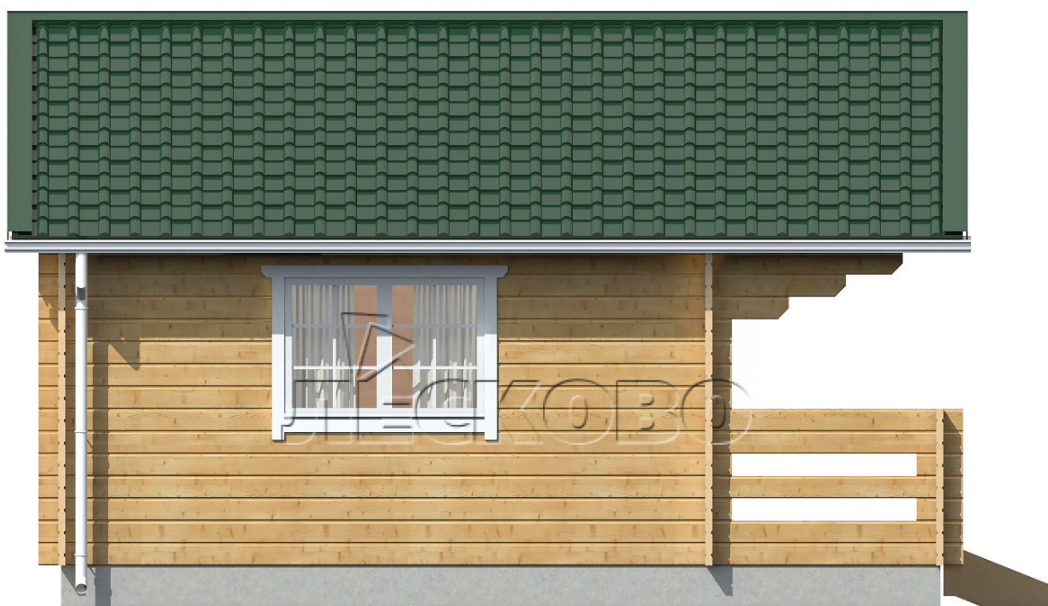

Log Cabin "DS" series 3.5×3

Project Dimensions

6 × 6 / 31.3 m²

Full house set

5,884 €

Timber

45 MM

65 MM
+ 1,450 €

Project planning

House Kit

- Wall kit: 44 × 145mm mini-chamber drying chamber with bowls for the project. The material of the tree is spruce, pine (GOST 8486). Humidity 12-14%. The height of the walls is 2.16 m;
- Logs, lower harness: board 45 × 145 mm chamber drying 10-12%;
- Floors: floorboard 35 mm, Chamber drying;
- Ceiling: imitation of a bar 20 × 135 mm, Chamber drying;
- Wooden windows, glass 4 mm, Single. Treatment with a colorless antiseptic. Hardware;

0.40×0.38 м.1 шт.

0.42×1.885 м.2 шт.

1.34×0.91 м.1 шт.

- Wooden doors;

1.62×1.885 м.1 шт.

7. Platbands: dry planed board 20 × 100 mm;

8. Roof: shingles.

9. Skirting board 35 mm.