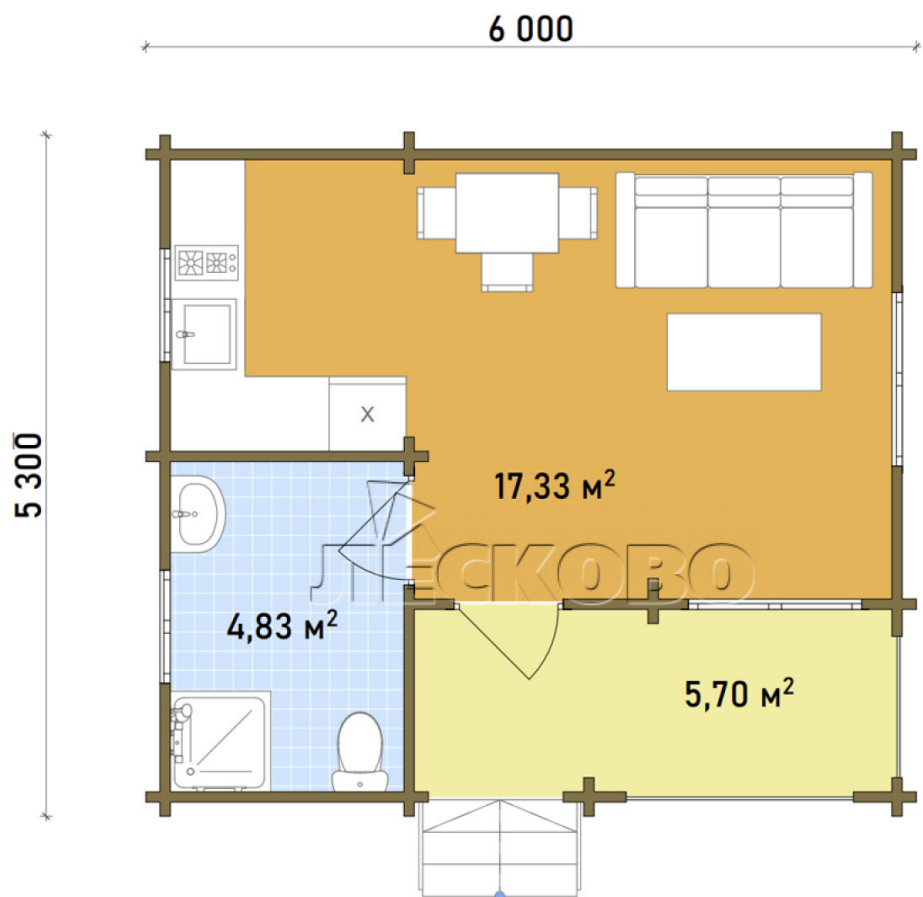

Log Cabin "DS" series 3.5×3

Project Dimensions

5.3 × 6 / 27.9 m²

Full house set

5,150 €

Timber

45 mm

65 mm
+ 1,500 €

Project planning

House Kit

- Wall kit: 44 × 145mm mini-chamber drying chamber with bowls for the project. The material of the tree is spruce, pine (GOST 8486). Humidity 12-14%. The height of the walls is 2.16 m;
- Logs, lower harness: board 45 × 145 mm chamber drying 10-12%;
- Floors: floorboard 35 mm, Chamber drying;
- Ceiling: imitation of a bar 20 × 135 mm, Chamber drying;
- Wooden windows, glass 4 mm, Single. Treatment with a colorless antiseptic. Hardware;

0.87×0.78 м.2 шт.

1.34×0.91 м.2 шт.

- Wooden doors;

1 шт.

0.84×1.885 м.

glass.1 шт.

7. Platbands: dry planed board 20 × 100 mm;

8. Roof: shingles.