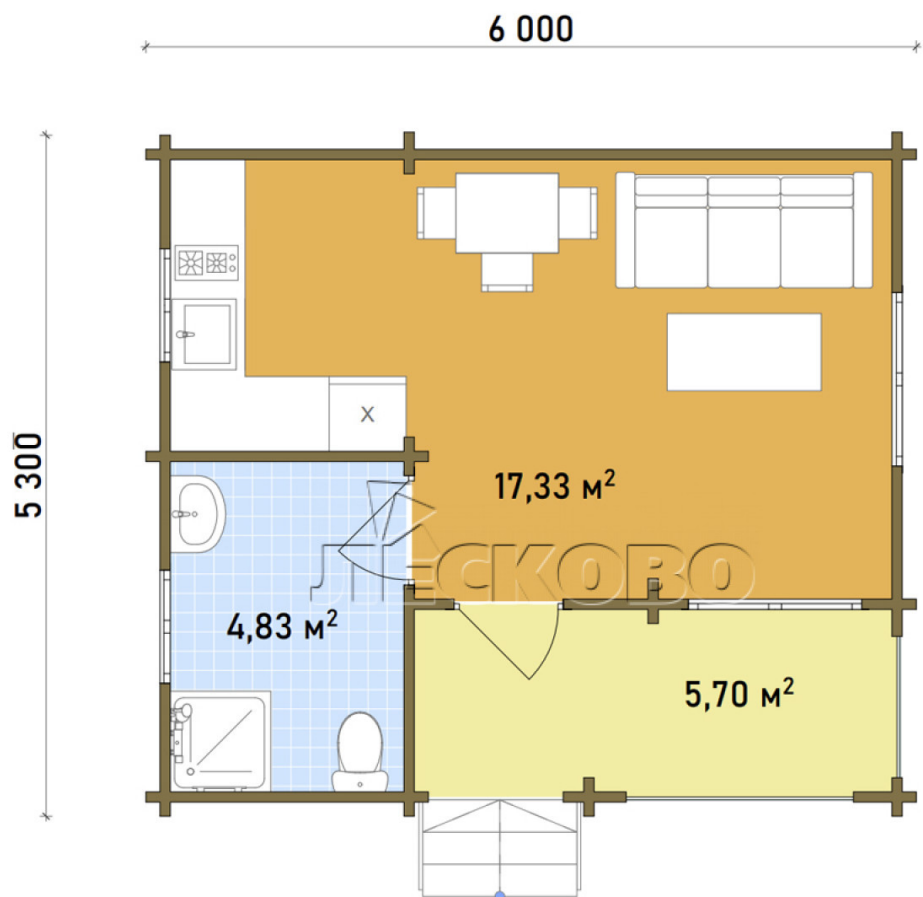

## Log Cabin "DS" series 3.5×3

Project Dimensions

5.3 × 6 / 27.9 m<sup>2</sup>

Full house set

**5,340 €**

## Project planning

## House Kit

- Wall kit: 44 × 145mm mini-chamber drying chamber with bowls for the project. The material of the tree is spruce, pine (GOST 8486). Humidity 12-14%. The height of the walls is 2.16 m;
- Logs, lower harness: board 45 × 145 mm chamber drying 10-12%;
- Floors: floorboard 35 mm, Chamber drying;
- Ceiling: imitation of a bar 20 × 135 mm, Chamber drying;
- Wooden windows, glass 4 mm, Single. Treatment with a colorless antiseptic. Hardware;

0.87×0.78 м.2 шт.

1.34×0.91 м.2 шт.

- Wooden doors;

1 шт.

0.84×1.885 м.

glass.1 шт.

7. Platbands: dry planed board 20 × 100 mm;

8. Roof: shingles.