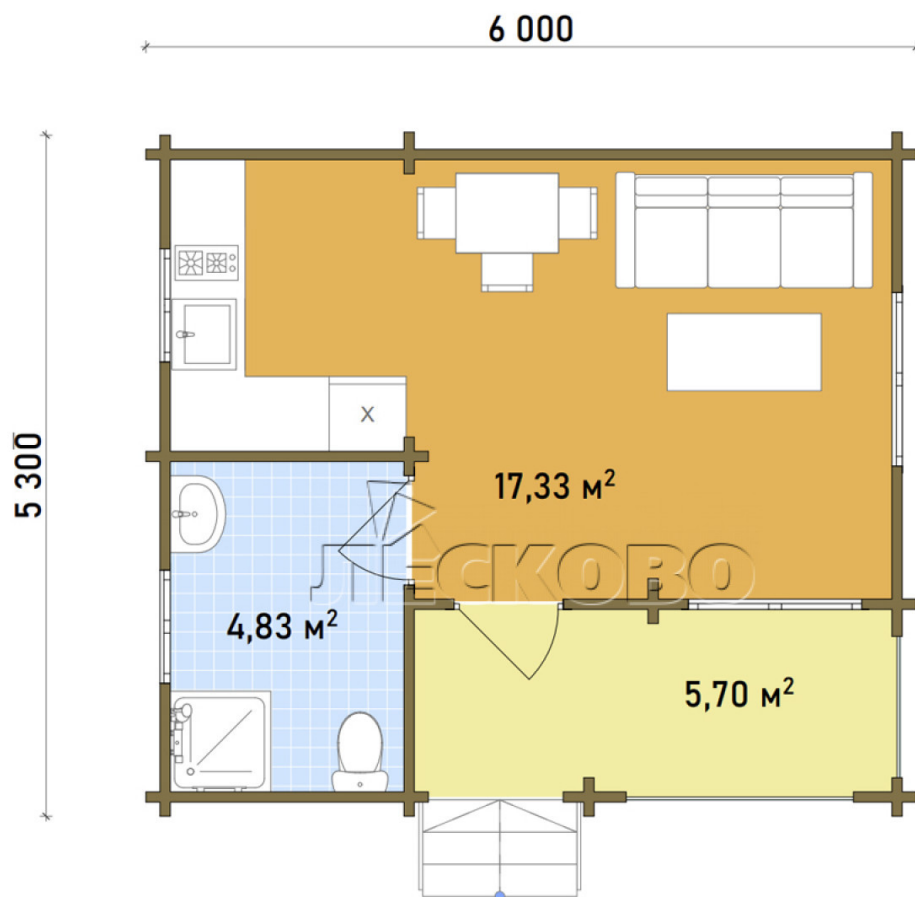

Log Cabin "DS" series 3.5×3

Project Dimensions

5.3 × 6 / 27.9 m²

Full house set

6,455 €

Timber

45 mm

65 mm
+ 1,860 €

Project planning

House Kit

- Wall kit: 44 × 145mm mini-chamber drying chamber with bowls for the project. The material of the tree is spruce, pine (GOST 8486). Humidity 12-14%. The height of the walls is 2.16 m;
- Logs, lower harness: board 45 × 145 mm chamber drying 12-16%;
- Floors: floorboard 35 mm, Chamber drying;
- Ceiling: imitation of a bar 20 × 135 mm, Chamber drying;
- Wooden windows, glass 4 mm, Single. Treatment with a colorless antiseptic. Hardware;

0.87×0.78 м.2 шт.

1.34×0.91 м.2 шт.

- Wooden doors;

1 шт.

0.84×1.885 м.
glass.1 шт.

7. Platbands: dry planed board 20 × 100 mm;

8. Roof: shingles.

9. Skirting board 35 mm.