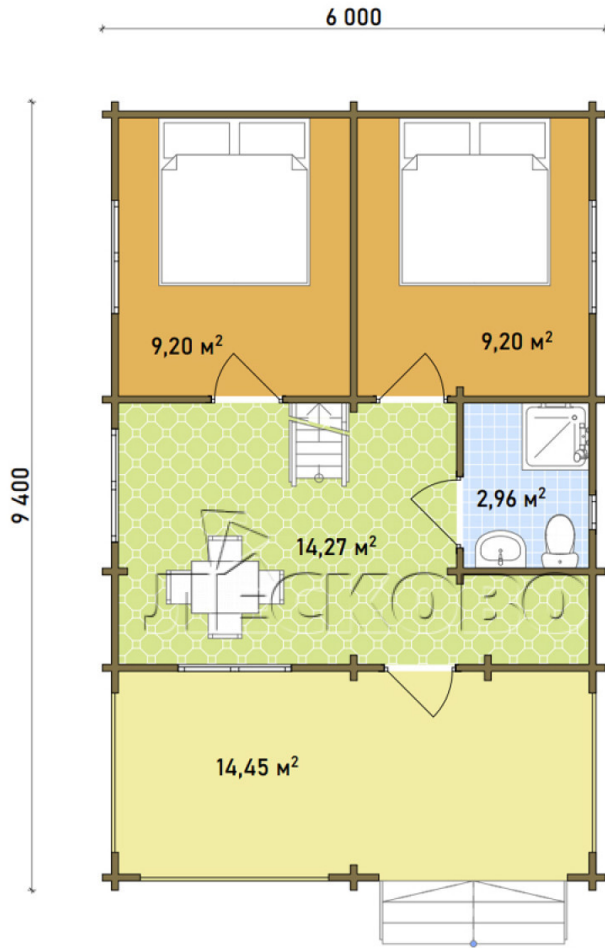

## Log Cabin "DS" series 3.5×3

Project Dimensions

6 × 9.5 / 50.1 m<sup>2</sup>

Full house set

**9,693 €**

### Timber

45 MM

65 MM  
+ 2,669 €

## House Kit

- Wall kit: 44 × 145mm mini-chamber drying chamber with bowls for the project. The material of the tree is spruce, pine (GOST 8486). Humidity 12-14%. The height of the walls is 2.16 m;
- Logs, lower harness: board 45 × 145 mm chamber drying 10-12%;
- Floors: floorboard 35 mm, Chamber drying;
- Ceiling: imitation of a bar 20 × 135 mm, Chamber drying;
- Wooden windows, glass 4 mm, Single. Treatment with a colorless antiseptic. Hardware;

0.40×0.38 м.1 шт.

0.87×0.78 м.1 шт.

1.34×0.91 м.4 шт.

- Wooden doors;

3 шт.

7. Platbands: dry planed board 20 × 100 mm;

8. Roof: shingles.

9. Skirting board 35 mm.