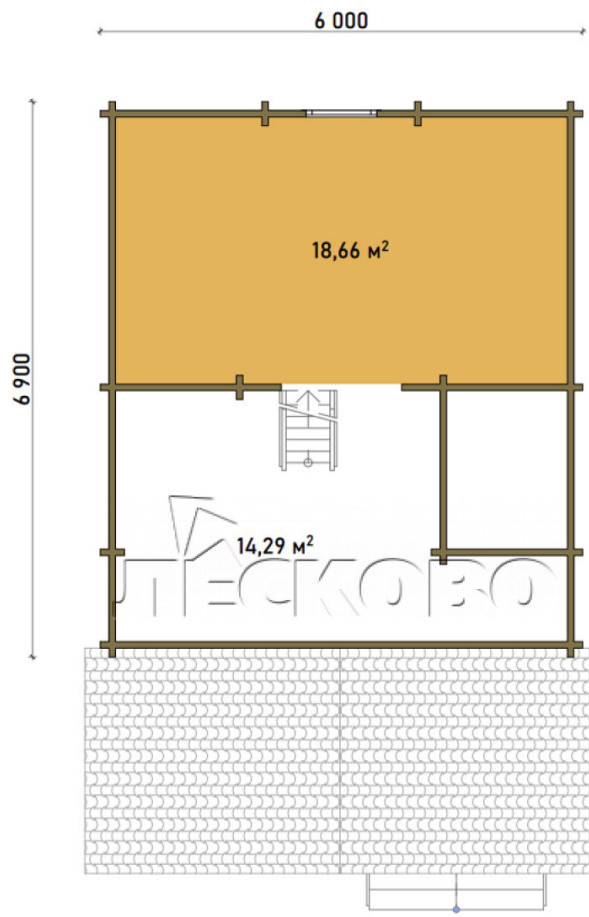

## Log Cabin "DS" series 3.5×3

Project Dimensions

6 × 9.5 / 50.1 m<sup>2</sup>

Full house set

**9,693 €**

### Timber

45 MM

65 MM  
+ 2,669 €

## House Kit

- Wall kit: 44 × 145mm mini-chamber drying chamber with bowls for the project. The material of the tree is spruce, pine (GOST 8486). Humidity 12-14%. The height of the walls is 2.16 m;
- Logs, lower harness: board 45 × 145 mm chamber drying 10-12%;
- Floors: floorboard 35 mm, Chamber drying;
- Ceiling: imitation of a bar 20 × 135 mm, Chamber drying;
- Wooden windows, glass 4 mm, Single. Treatment with a colorless antiseptic. Hardware;

0.40×0.38 м.1 шт.

0.87×0.78 м.1 шт.

1.34×0.91 м.4 шт.

- Wooden doors;

3 шт.

7. Platbands: dry planed board 20 × 100 mm;

8. Roof: shingles.

9. Skirting board 35 mm.