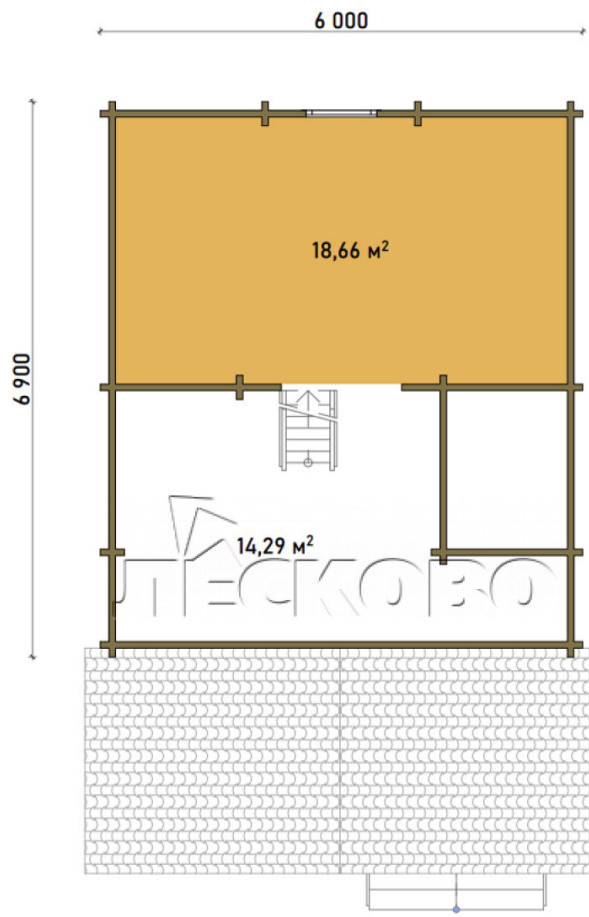

Log Cabin "DS" series 3.5×3

Project Dimensions

6 × 9.5 / 68.8 m²

Full house set

11,665 €

Timber

45 MM

65 MM
+ 3,193 €

Project planning

House Kit

- Wall kit: 44 × 145mm mini-chamber drying chamber with bowls for the project. The material of the tree is spruce, pine (GOST 8486). Humidity 12-14%. The height of the walls is 2.16 m;
- Logs, lower harness: board 45 × 145 mm chamber drying 12-16%;
- Floors: floorboard 35 mm, Chamber drying;
- Ceiling: imitation of a bar 20 × 135 mm, Chamber drying;
- Wooden windows, glass 4 mm, Single. Treatment with a colorless antiseptic. Hardware;

0.40×0.38 м.1 шт.

0.87×0.78 м.1 шт.

1.34×0.91 м.4 шт.

- Wooden doors;

3 шт.

Door 0.84×1.885 м.

Df.1 шт.

7. Platbands: dry planed board 20 × 100 mm;