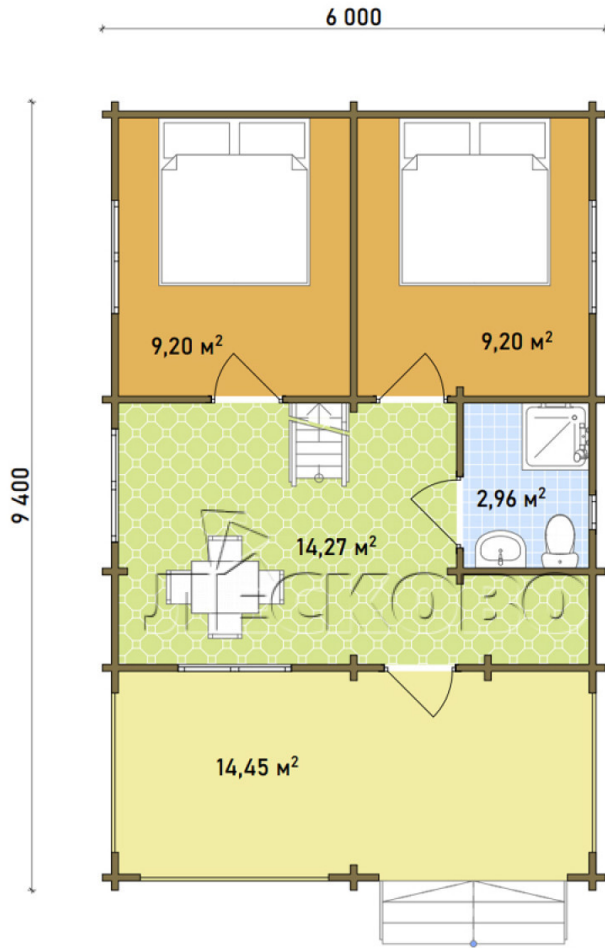

Log Cabin "DS" series 3.5×3

Project Dimensions

6 × 9.5 / 68.8 m²

Full house set

11,665 €

Timber

45 MM

65 MM
+ 3,193 €

Project planning

House Kit

- Wall kit: 44 × 145mm mini-chamber drying chamber with bowls for the project. The material of the tree is spruce, pine (GOST 8486). Humidity 12-14%. The height of the walls is 2.16 m;
- Logs, lower harness: board 45 × 145 mm chamber drying 12-16%;
- Floors: floorboard 35 mm, Chamber drying;
- Ceiling: imitation of a bar 20 × 135 mm, Chamber drying;
- Wooden windows, glass 4 mm, Single. Treatment with a colorless antiseptic. Hardware;

0.40×0.38 м.1 шт.

0.87×0.78 м.1 шт.

1.34×0.91 м.4 шт.

- Wooden doors;

3 шт.

Door 0.84×1.885 м.

Df.1 шт.

7. Platbands: dry planed board 20 × 100 mm;