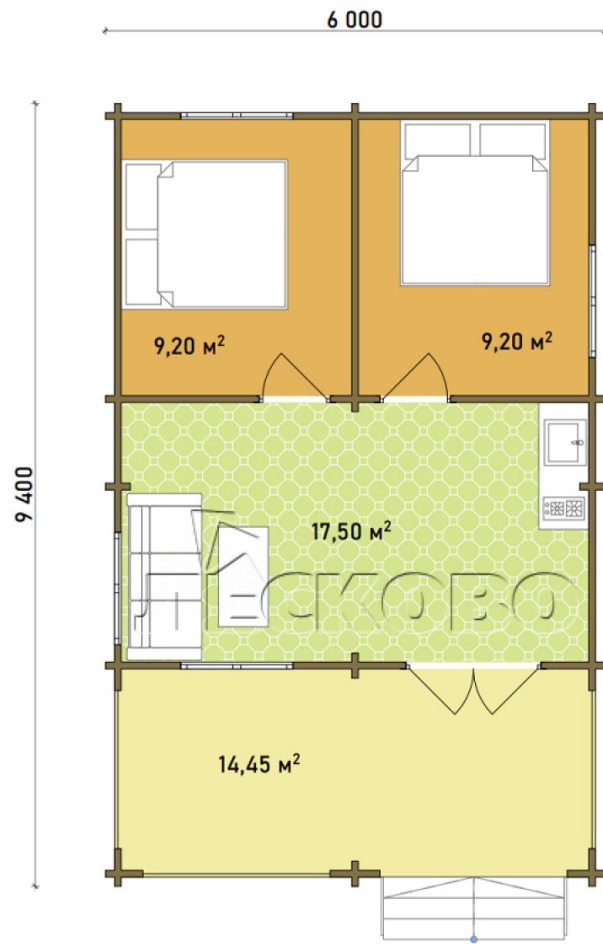

Log Cabin "DS" series 3.5×3

Project Dimensions

6 × 9.4 / 50.4 m²

Full house set

8,216 €

Timber

45 MM

65 MM
+ 2,299 €

Project planning

House Kit

- Wall kit: 44 × 145mm mini-chamber drying chamber with bowls for the project. The material of the tree is spruce, pine (GOST 8486). Humidity 12-14%. The height of the walls is 2.16 m;
- Logs, lower harness: board 45 × 145 mm chamber drying 10-12%;
- Floors: floorboard 35 mm, Chamber drying;
- Ceiling: imitation of a bar 20 × 135 mm, Chamber drying;
- Wooden windows, glass 4 mm, Single. Treatment with a colorless antiseptic. Hardware;

1.34×0.91 м.4 шт.

- Wooden doors;

2 шт.

1.62×1.885 м.1 шт.

7. Platbands: dry planed board 20 × 100 mm;

8. Roof: shingles.

9. Skirting board 35 mm.

+7 (4942) 499-770