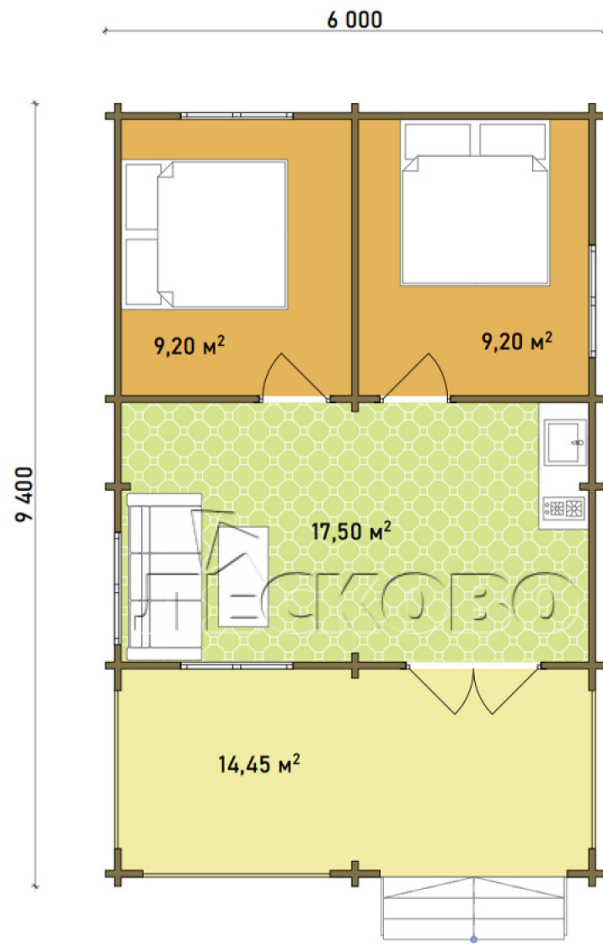

Log Cabin "DS" series 3.5×3

Project Dimensions

6 × 9.4 / 50.4 m²

Full house set

10,251 €

Timber

45 MM

65 MM
+ 2,847 €

Project planning

House Kit

- Wall kit: 44 × 145mm mini-chamber drying chamber with bowls for the project. The material of the tree is spruce, pine (GOST 8486). Humidity 12-14%. The height of the walls is 2.16 m;
- Logs, lower harness: board 45 × 145 mm chamber drying 12-16%;
- Floors: floorboard 35 mm, Chamber drying;
- Ceiling: imitation of a bar 20 × 135 mm, Chamber drying;
- Wooden windows, glass 4 mm, Single. Treatment with a colorless antiseptic. Hardware;

1.34×0.91 м.4 шт.

- Wooden doors;

2 шт.

1.62×1.885 м.1 шт.

7. Platbands: dry planed board 20 × 100 mm;

8. Roof: shingles.

9. Skirting board 35 mm.

+7 (4942) 499-770