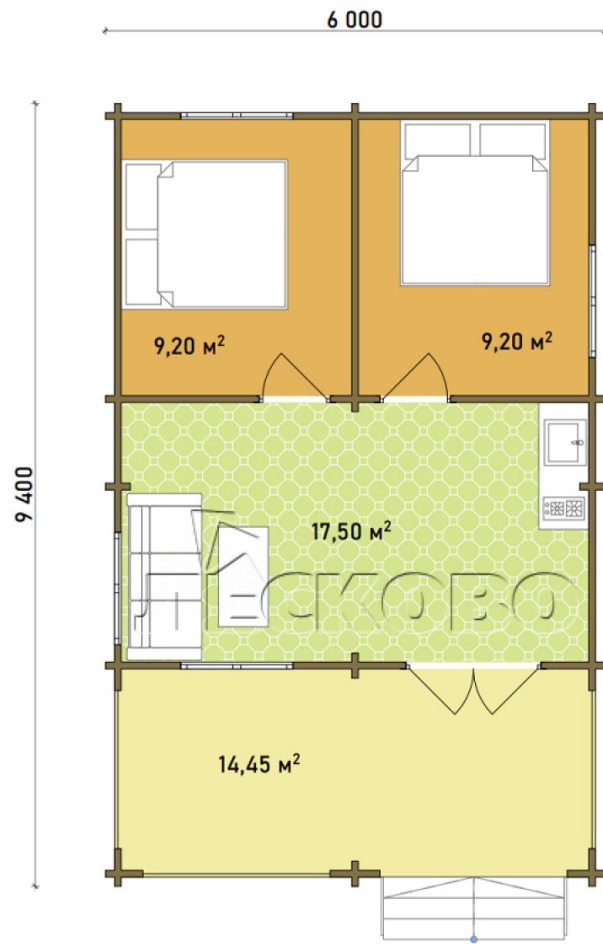

Log Cabin "DS" series 3.5×3

Project Dimensions

6 × 9.4 / 50.4 m²

Full house set

8,520 €

Timber

45 MM

65 MM
+ 2,384 €

Project planning

House Kit

- Wall kit: 44 × 145mm mini-chamber drying chamber with bowls for the project. The material of the tree is spruce, pine (GOST 8486). Humidity 12-14%. The height of the walls is 2.16 m;
- Logs, lower harness: board 45 × 145 mm chamber drying 10-12%;
- Floors: floorboard 35 mm, Chamber drying;
- Ceiling: imitation of a bar 20 × 135 mm, Chamber drying;
- Wooden windows, glass 4 mm, Single. Treatment with a colorless antiseptic. Hardware;

1.34×0.91 м.4 шт.

- Wooden doors;

2 шт.

1.62×1.885 м.1 шт.

7. Platbands: dry planed board 20 × 100 mm;

8. Roof: shingles.

9. Skirting board 35 mm.

+7 (4942) 499-770