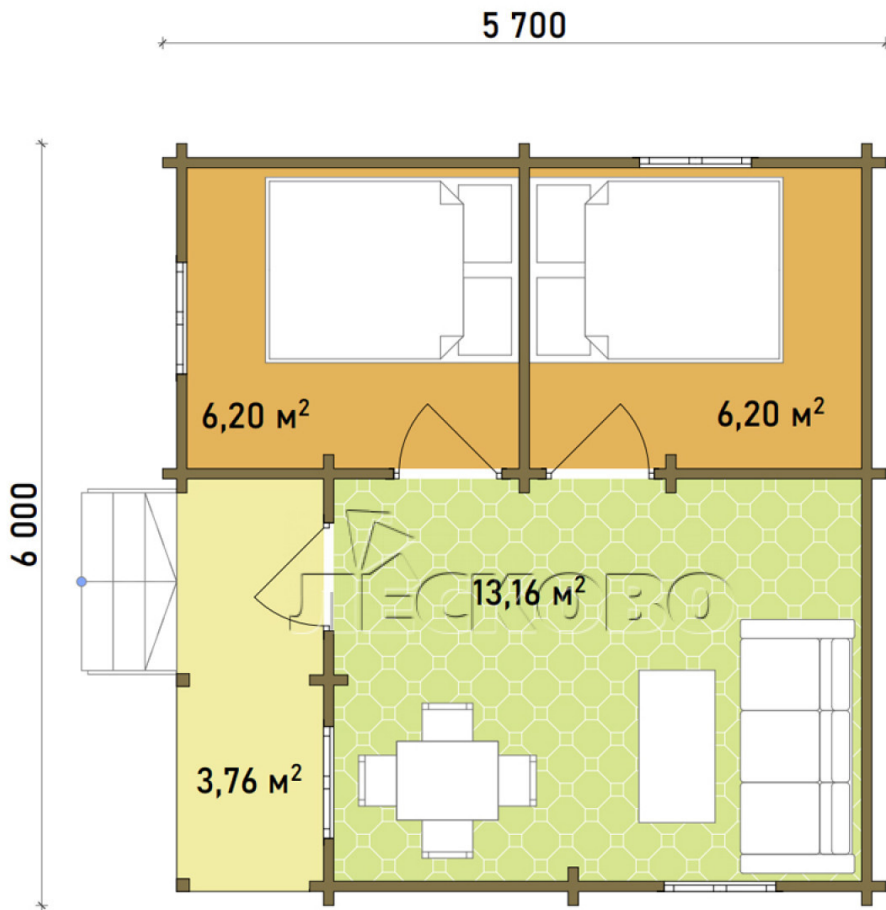

Log Cabin "DS" series 3.5×3

Project Dimensions

5.7 × 6 / 29.3 m²

Full house set

5,376 €

Timber

45 MM

65 MM
+ 1,513 €

Project planning

House Kit

- Wall kit: 44 × 145mm mini-chamber drying chamber with bowls for the project. The material of the tree is spruce, pine (GOST 8486). Humidity 12-14%. The height of the walls is 2.16 m;
- Logs, lower harness: board 45 × 145 mm chamber drying 10-12%;
- Floors: floorboard 35 mm, Chamber drying;
- Ceiling: imitation of a bar 20 × 135 mm, Chamber drying;
- Wooden windows, glass 4 mm, Single. Treatment with a colorless antiseptic. Hardware;

0.87×0.78 м.4 шт.

- Wooden doors;

2 шт.

0.84×1.885 м.

glass.1 шт.

7. Platbands: dry planed board 20 × 100 mm;

8. Roof: shingles.

9. Skirting board 35 mm.