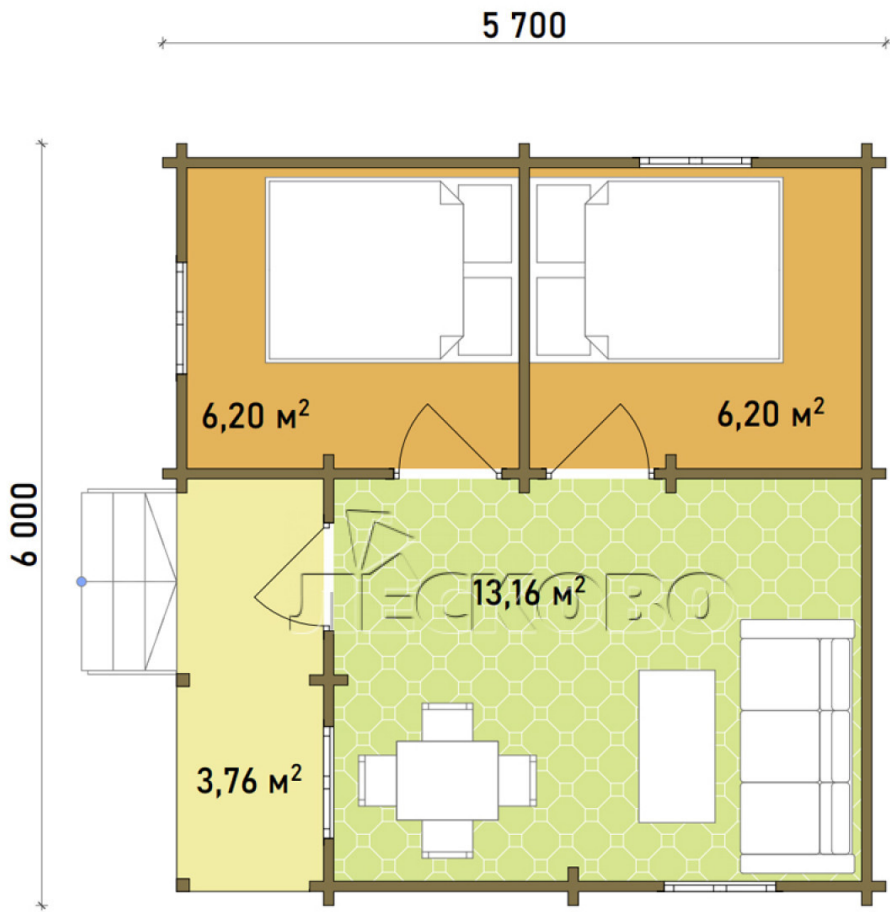

Log Cabin "DS" series 3.5×3

Project Dimensions

5.7 × 6 / 29.3 m²

Full house set

6,722 €

Timber

45 MM

65 MM
+ 1,876 €

Project planning

House Kit

- Wall kit: 44 × 145mm mini-chamber drying chamber with bowls for the project. The material of the tree is spruce, pine (GOST 8486). Humidity 12-14%. The height of the walls is 2.16 m;
- Logs, lower harness: board 45 × 145 mm chamber drying 12-16%;
- Floors: floorboard 35 mm, Chamber drying;
- Ceiling: imitation of a bar 20 × 135 mm, Chamber drying;
- Wooden windows, glass 4 mm, Single. Treatment with a colorless antiseptic. Hardware;

0.87×0.78 м.4 шт.

- Wooden doors;

2 шт.

0.84×1.885 м.

glass.1 шт.

7. Platbands: dry planed board 20 × 100 mm;

8. Roof: shingles.

9. Skirting board 35 mm.