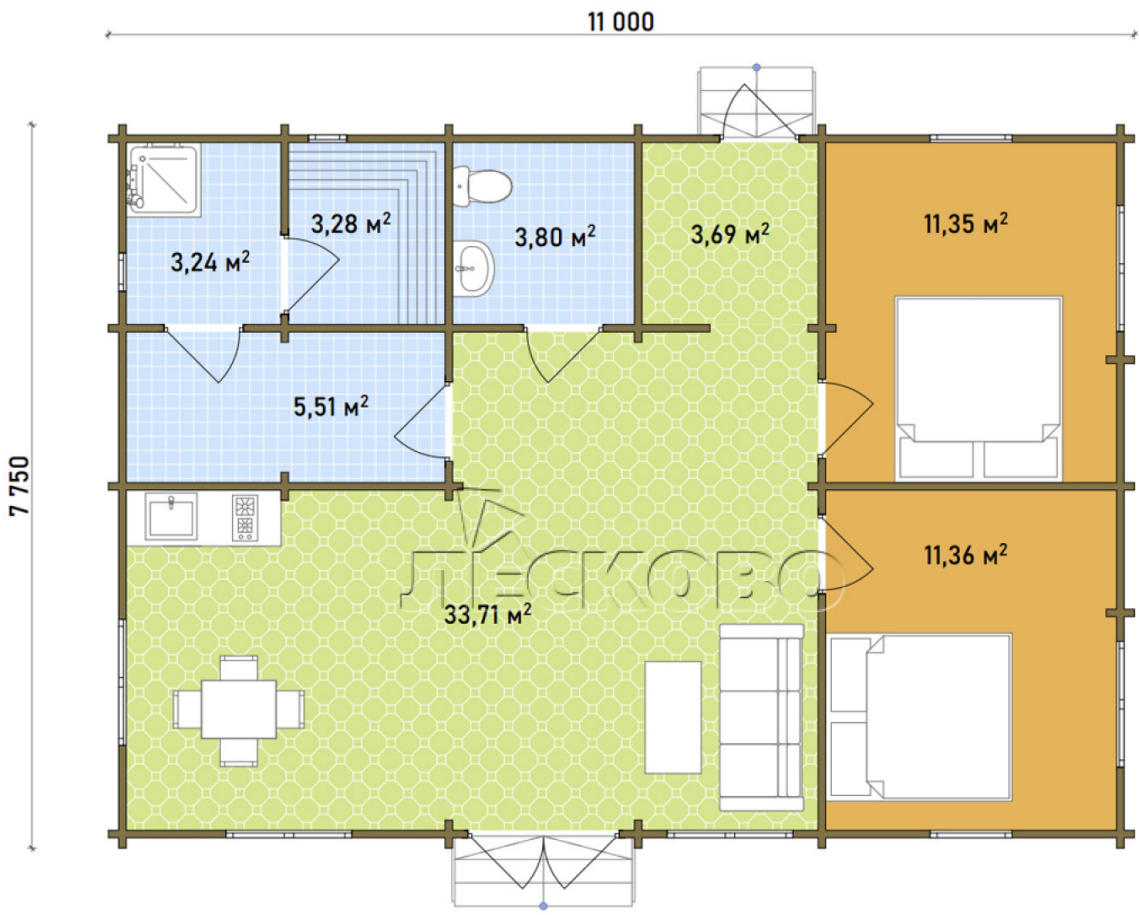

Log Cabin "DS" series 3.5×3

Project Dimensions

7.8 × 11 / 76 m²

Full house set

17,542 €

Timber

45 mm

65 mm
+ 4,746 €

Project planning

House Kit

- Wall kit: 44 × 145mm mini-chamber drying chamber with bowls for the project. The material of the tree is spruce, pine (GOST 8486). Humidity 12-14%. The height of the walls is 2.16 m;
- Logs, lower harness: board 45 × 145 mm chamber drying 12-16%;
- Floors: floorboard 35 mm, Chamber drying;
- Ceiling: imitation of a bar 20 × 135 mm, Chamber drying;
- Wooden windows, glass 4 mm, Single. Treatment with a colorless antiseptic. Hardware;

Window 0.87×1.17
м.2 шт.

Window 1.34×1.17
м.4 шт.

0.40×0.38 м.2 шт.

1.34×0.91 м.2 шт.

- Wooden doors;

4 шт.

0.84×1.885 м.
bath.2 шт.

0.84×1.885 м.
glass.1 шт.