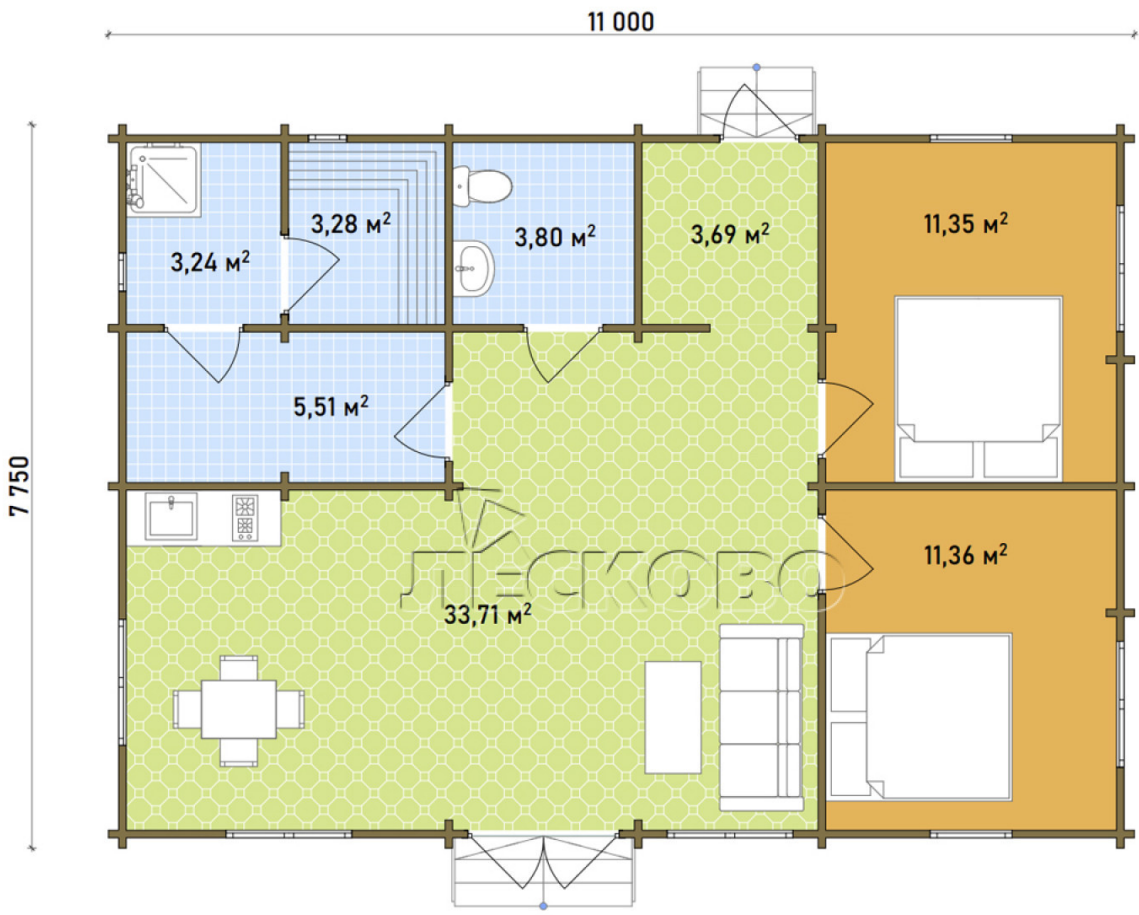

Log Cabin "DS" series 3.5×3

Project Dimensions

7.8 × 11 / 76 m²

Full house set

14,075 €

Timber

45 MM

65 MM
+ 3,971 €

Project planning

House Kit

- Wall kit: 44 × 145mm mini-chamber drying chamber with bowls for the project. The material of the tree is spruce, pine (GOST 8486). Humidity 12-14%. The height of the walls is 2.16 m;
- Logs, lower harness: board 45 × 145 mm chamber drying 10-12%;
- Floors: floorboard 35 mm, Chamber drying;
- Ceiling: imitation of a bar 20 × 135 mm, Chamber drying;
- Wooden windows, glass 4 mm, Single. Treatment with a colorless antiseptic. Hardware;

0.40×0.38 м.1 шт.

1.34×0.91 м.2 шт.

- Wooden doors;

5 шт.

1.62×1.885 м.1 шт.

7. Platbands: dry planed board 20 × 100 mm;

8. Roof: shingles.

9. Skirting board 35 mm.