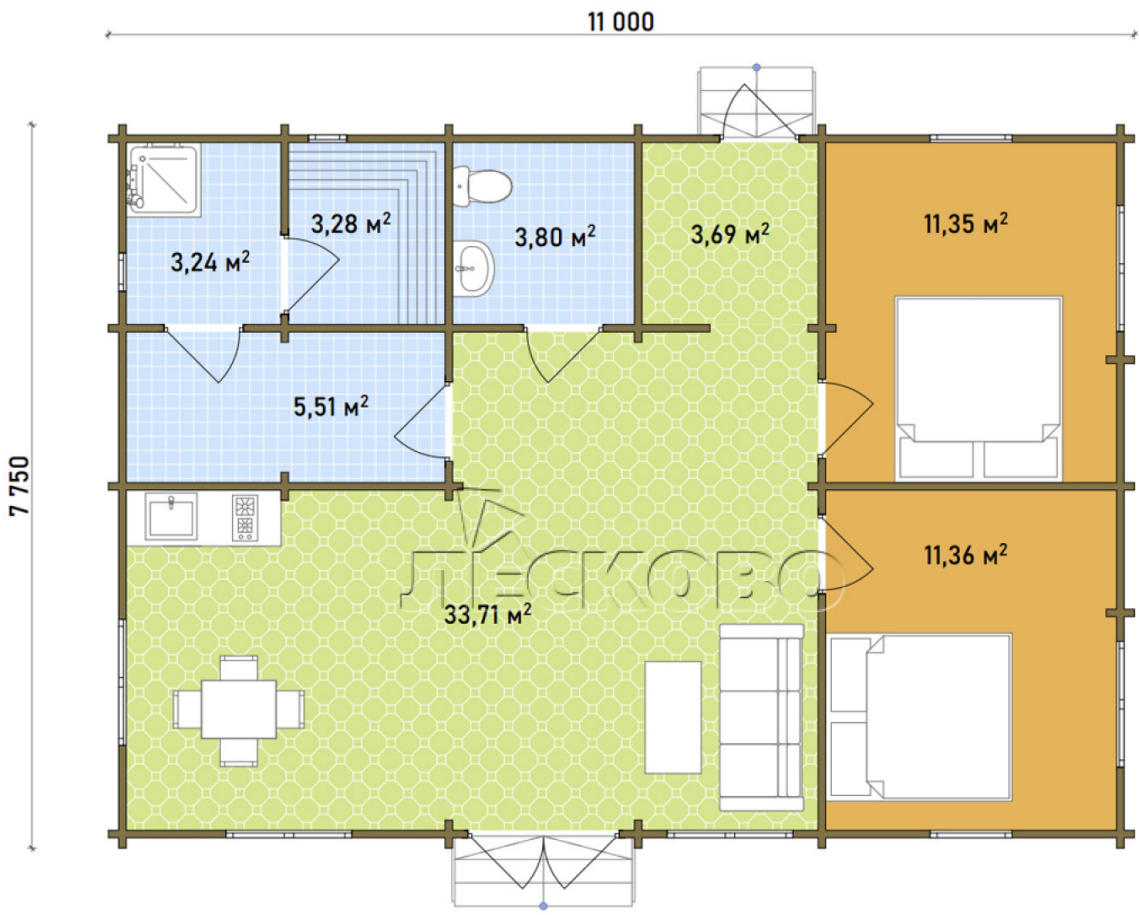

Log Cabin "DS" series 3.5×3

Project Dimensions

7.8 × 11 / 76 m²

Full house set

13,573 €

Timber

45 MM

65 MM
+ 3,830 €

Project planning

House Kit

- Wall kit: 44 × 145mm mini-chamber drying chamber with bowls for the project. The material of the tree is spruce, pine (GOST 8486). Humidity 12-14%. The height of the walls is 2.16 m;
- Logs, lower harness: board 45 × 145 mm chamber drying 10-12%;
- Floors: floorboard 35 mm, Chamber drying;
- Ceiling: imitation of a bar 20 × 135 mm, Chamber drying;
- Wooden windows, glass 4 mm, Single. Treatment with a colorless antiseptic. Hardware;

Window 0.87×1.17
м.2 шт.

Window 1.34×1.17
м.4 шт.

0.40×0.38 м.1 шт.

1.34×0.91 м.2 шт.

- Wooden doors;

5 шт.

1.62×1.885 м.1 шт.

7. Platbands: dry planed board 20 × 100 mm;