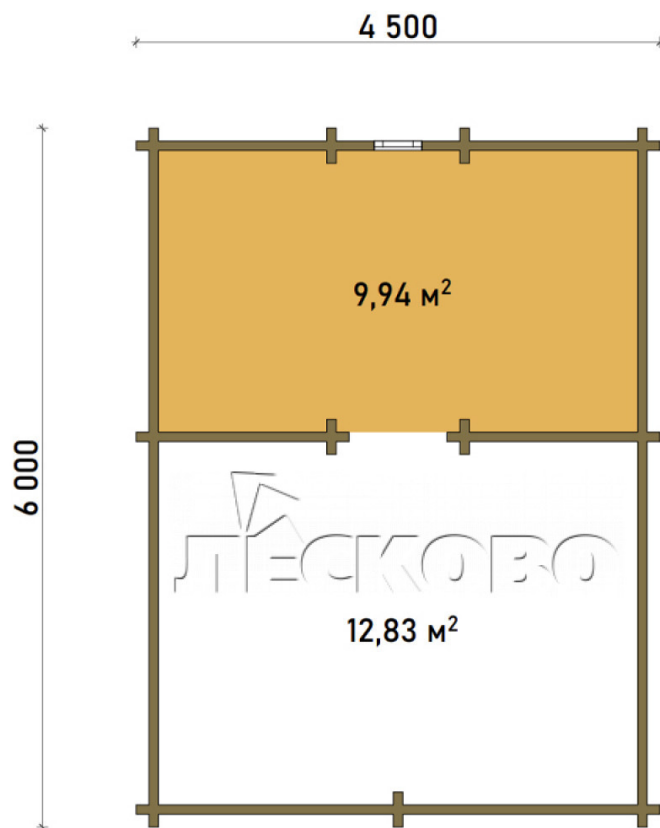

Log Cabin "DS" series 3.5×3

Project Dimensions

4.5 × 6 / 32.5 m²

Full house set

5,751 €

Timber

45 mm

65 mm
+ 1,577 €

Project planning

House Kit

- Wall kit: 44 × 145mm mini-chamber drying chamber with bowls for the project. The material of the tree is spruce, pine (GOST 8486). Humidity 12-14%. The height of the walls is 2.16 m;
- Logs, lower harness: board 45 × 145 mm chamber drying 10-12%;
- Floors: floorboard 35 mm, Chamber drying;
- Ceiling: imitation of a bar 20 × 135 mm, Chamber drying;
- Wooden windows, glass 4 mm, Single. Treatment with a colorless antiseptic. Hardware;

0.40×0.38 м.2 шт.

0.87×0.78 м.2 шт.

1.34×0.91 м.2 шт.

- Wooden doors;

2 шт.

0.84×1.885 м.

glass.1 шт.

7. Platbands: dry planed board 20 × 100 mm;