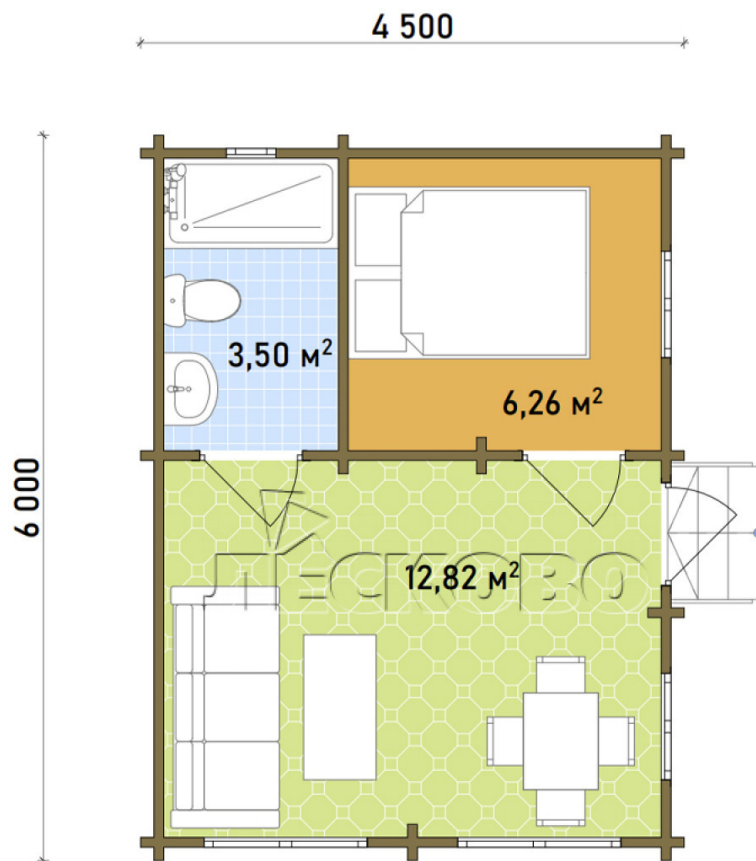

Log Cabin "DS" series 3.5×3

Project Dimensions

4.5 × 6 / 32.5 m²

Full house set

7,349 €

Timber

45 mm

65 mm
+ 1,982 €

Project planning

House Kit

- Wall kit: 44 × 145mm mini-chamber drying chamber with bowls for the project. The material of the tree is spruce, pine (GOST 8486). Humidity 12-14%. The height of the walls is 2.16 m;
- Logs, lower harness: board 45 × 145 mm chamber drying 12-16%;
- Floors: floorboard 35 mm, Chamber drying;
- Ceiling: imitation of a bar 20 × 135 mm, Chamber drying;
- Wooden windows, glass 4 mm, Single. Treatment with a colorless antiseptic. Hardware;

0.40×0.38 м.2 шт.

0.87×0.78 м.2 шт.

1.34×0.91 м.2 шт.

- Wooden doors;

2 шт.

0.84×1.885 м.

glass.1 шт.

7. Platbands: dry planed board 20 × 100 mm;