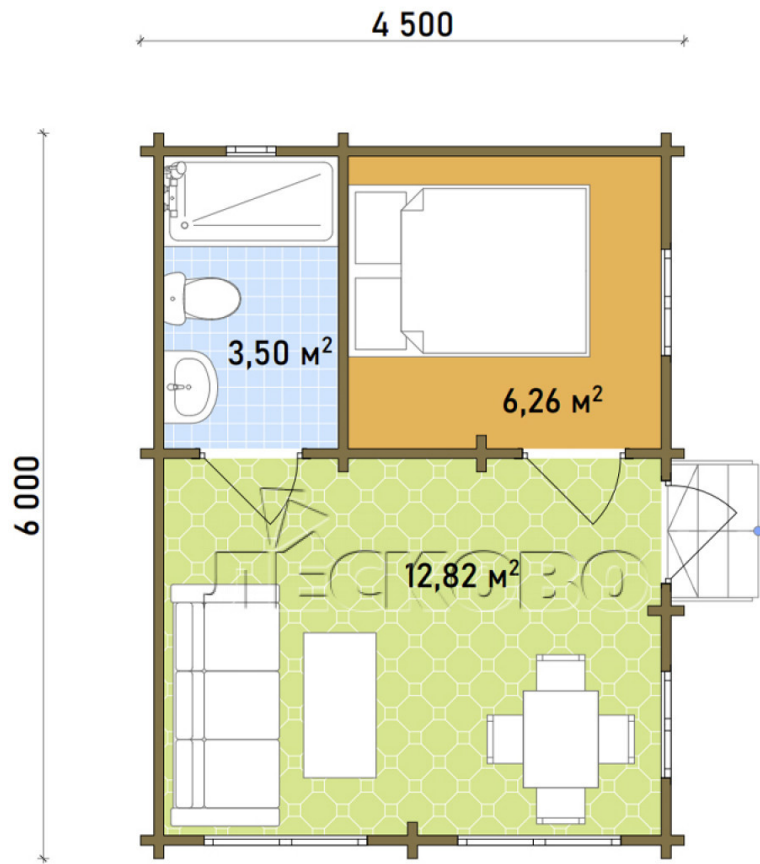

Log Cabin "DS" series 3.5×3

Project Dimensions

4.5 × 6 / 32.5 m²

Full house set

6,054 €

Timber

45 mm

65 mm
+ 1,660 €

Project planning

House Kit

- Wall kit: 44 × 145mm mini-chamber drying chamber with bowls for the project. The material of the tree is spruce, pine (GOST 8486). Humidity 12-14%. The height of the walls is 2.16 m;
- Logs, lower harness: board 45 × 145 mm chamber drying 10-12%;
- Floors: floorboard 35 mm, Chamber drying;
- Ceiling: imitation of a bar 20 × 135 mm, Chamber drying;
- Wooden windows, glass 4 mm, Single. Treatment with a colorless antiseptic. Hardware;

0.40×0.38 м.2 шт.

0.87×0.78 м.2 шт.

1.34×0.91 м.2 шт.

- Wooden doors;

2 шт.

0.84×1.885 м.

glass.1 шт.

7. Platbands: dry planed board 20 × 100 mm;