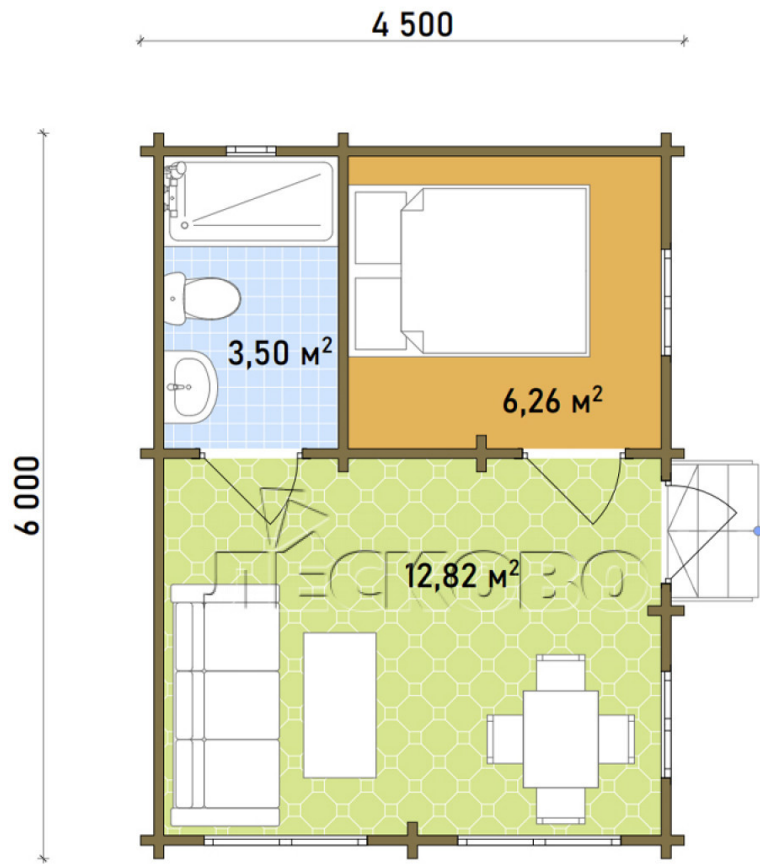

Log Cabin "DS" series 3.5×3

Project Dimensions

4.5 × 6 / 32.5 m²

Full house set

5,751 €

Timber

45 mm

65 mm
+ 1,577 €

Project planning

House Kit

- Wall kit: 44 × 145mm mini-chamber drying chamber with bowls for the project. The material of the tree is spruce, pine (GOST 8486). Humidity 12-14%. The height of the walls is 2.16 m;
- Logs, lower harness: board 45 × 145 mm chamber drying 10-12%;
- Floors: floorboard 35 mm, Chamber drying;
- Ceiling: imitation of a bar 20 × 135 mm, Chamber drying;
- Wooden windows, glass 4 mm, Single. Treatment with a colorless antiseptic. Hardware;

0.40×0.38 м.2 шт.

0.87×0.78 м.2 шт.

1.34×0.91 м.2 шт.

- Wooden doors;

2 шт.

0.84×1.885 м.

glass.1 шт.

7. Platbands: dry planed board 20 × 100 mm;