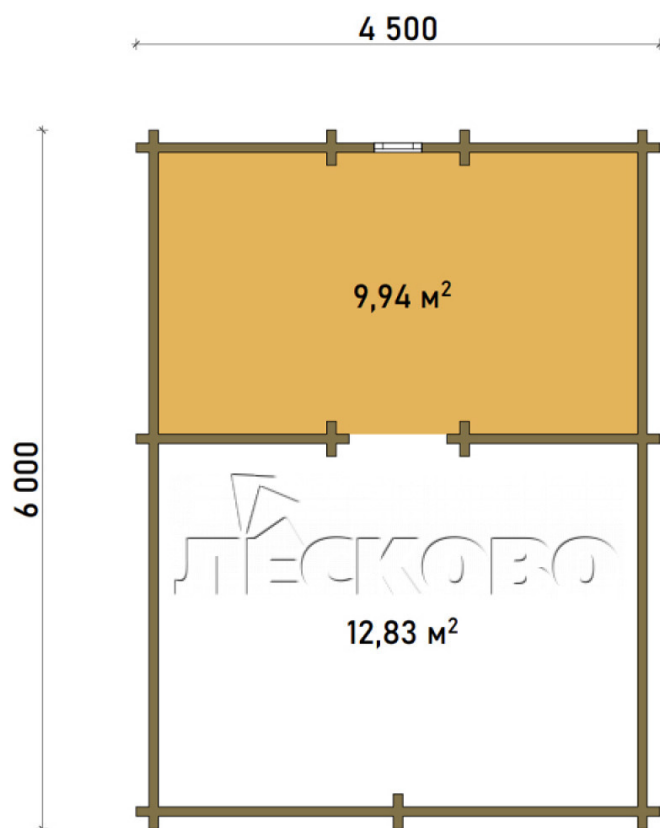

Log Cabin "DS" series 3.5×3

Project Dimensions

4.5 × 6 / 32.5 m²

Full house set

7,349 €

Timber

45 mm

65 mm
+ 1,982 €

Project planning

House Kit

- Wall kit: 44 × 145mm mini-chamber drying chamber with bowls for the project. The material of the tree is spruce, pine (GOST 8486). Humidity 12-14%. The height of the walls is 2.16 m;
- Logs, lower harness: board 45 × 145 mm chamber drying 12-16%;
- Floors: floorboard 35 mm, Chamber drying;
- Ceiling: imitation of a bar 20 × 135 mm, Chamber drying;
- Wooden windows, glass 4 mm, Single. Treatment with a colorless antiseptic. Hardware;

0.40×0.38 м.2 шт.

0.87×0.78 м.2 шт.

1.34×0.91 м.2 шт.

- Wooden doors;

2 шт.

0.84×1.885 м.

glass.1 шт.

7. Platbands: dry planed board 20 × 100 mm;