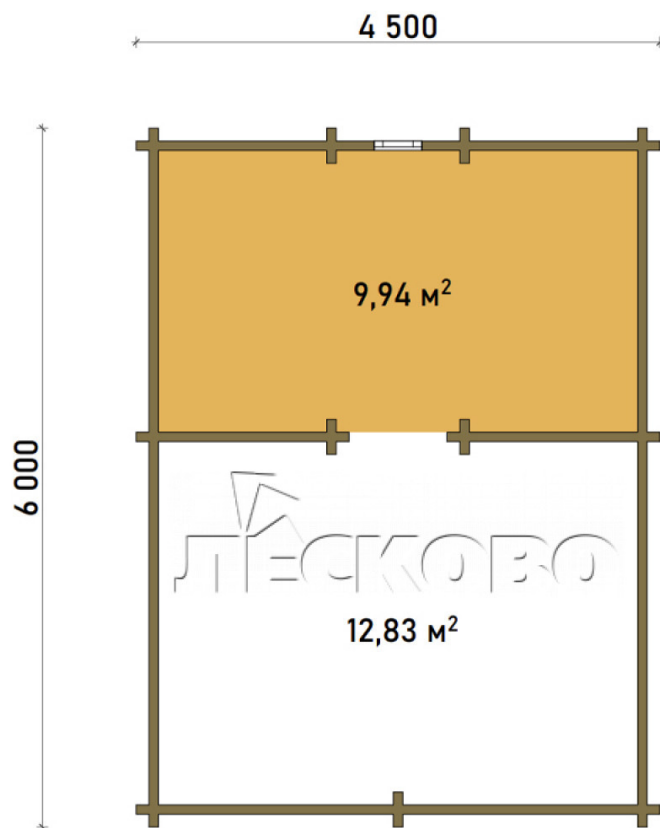

Log Cabin "DS" series 3.5×3

Project Dimensions

4.5 × 6 / 32.5 m²

Full house set

6,054 €

Timber

45 mm

65 mm
+ 1,660 €

Project planning

House Kit

- Wall kit: 44 × 145mm mini-chamber drying chamber with bowls for the project. The material of the tree is spruce, pine (GOST 8486). Humidity 12-14%. The height of the walls is 2.16 m;
- Logs, lower harness: board 45 × 145 mm chamber drying 10-12%;
- Floors: floorboard 35 mm, Chamber drying;
- Ceiling: imitation of a bar 20 × 135 mm, Chamber drying;
- Wooden windows, glass 4 mm, Single. Treatment with a colorless antiseptic. Hardware;

0.40×0.38 м.2 шт.

0.87×0.78 м.2 шт.

1.34×0.91 м.2 шт.

- Wooden doors;

2 шт.

0.84×1.885 м.

glass.1 шт.

7. Platbands: dry planed board 20 × 100 mm;