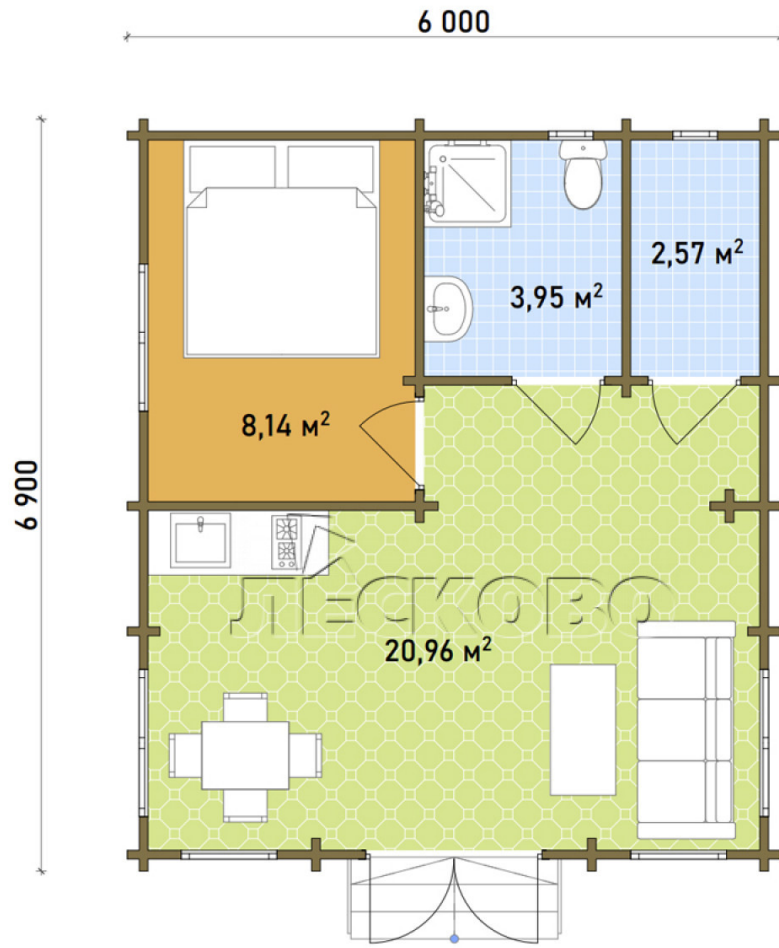

Log Cabin "DS" series 3.5×3

Project Dimensions

6 × 6.9 / 35.6 m²

Full house set

7,013 €

Timber

45 MM

65 MM
+ 1,851 €

Project planning

House Kit

- Wall kit: 44 × 145mm mini-chamber drying chamber with bowls for the project. The material of the tree is spruce, pine (GOST 8486). Humidity 12-14%. The height of the walls is 2.16 m;
- Logs, lower harness: board 45 × 145 mm chamber drying 10-12%;
- Floors: floorboard 35 mm, Chamber drying;
- Ceiling: imitation of a bar 20 × 135 mm, Chamber drying;
- Wooden windows, glass 4 mm, Single. Treatment with a colorless antiseptic. Hardware;

Window 0.87×1.17 0.40×0.38 м.2 шт. 1.34×0.91 м.3 шт.
м.2 шт.

- Wooden doors;

3 шт.

1.62×1.885 м.1 шт.

7. Platbands: dry planed board 20 × 100 mm;

8. Roof: shingles.

9. Skirting board 35 mm.

+7 (4942) 499-770