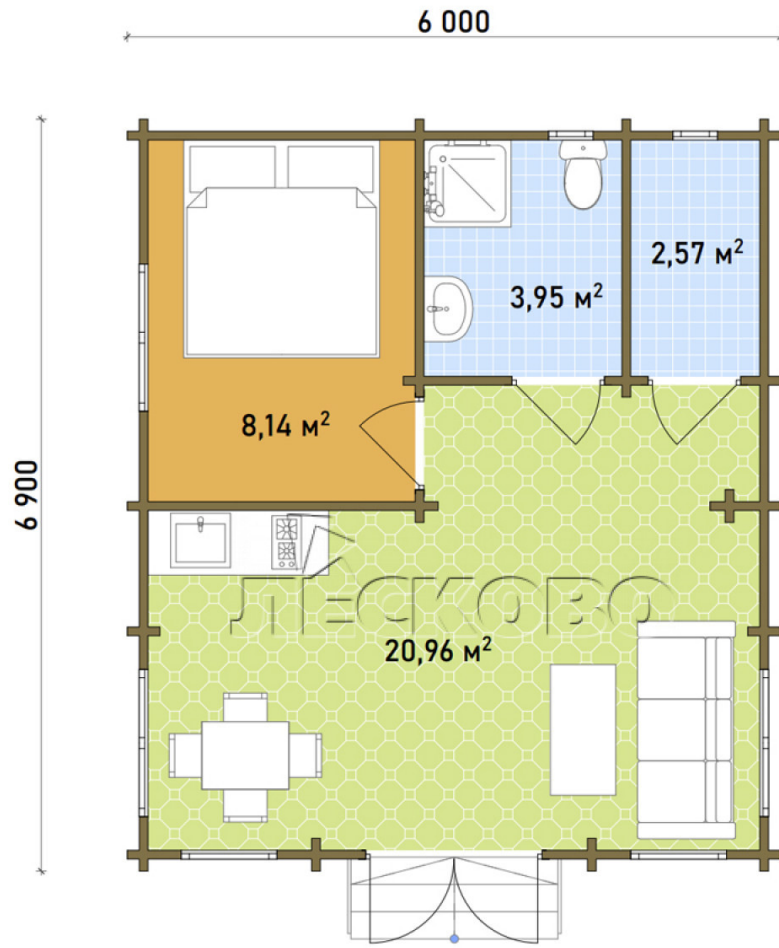

## Log Cabin "DS" series 3.5×3

Project Dimensions

6 × 6.9 / 35.6 m<sup>2</sup>

Full house set

**11,203 €**

### Timber

45 MM

65 MM  
+ 2,297 €

## House Kit

- Wall kit: 44 × 145mm mini-chamber drying chamber with bowls for the project. The material of the tree is spruce, pine (GOST 8486). Humidity 12-14%. The height of the walls is 2.16 m;
- Logs, lower harness: board 45 × 145 mm chamber drying 12-16%;
- Floors: floorboard 35 mm, Chamber drying;
- Ceiling: imitation of a bar 20 × 135 mm, Chamber drying;
- Wooden windows, glass 4 mm, Single. Treatment with a colorless antiseptic. Hardware;

Window 0.87×1.17 0.40×0.38 м.2 шт. 1.34×0.91 м.3 шт.  
м.2 шт.

- Wooden doors;

3 шт.

1.62×1.885 м.1 шт.

7. Platbands: dry planed board 20 × 100 mm;

8. Roof: shingles.

9. Skirting board 35 mm.

+7 (4942) 499-770