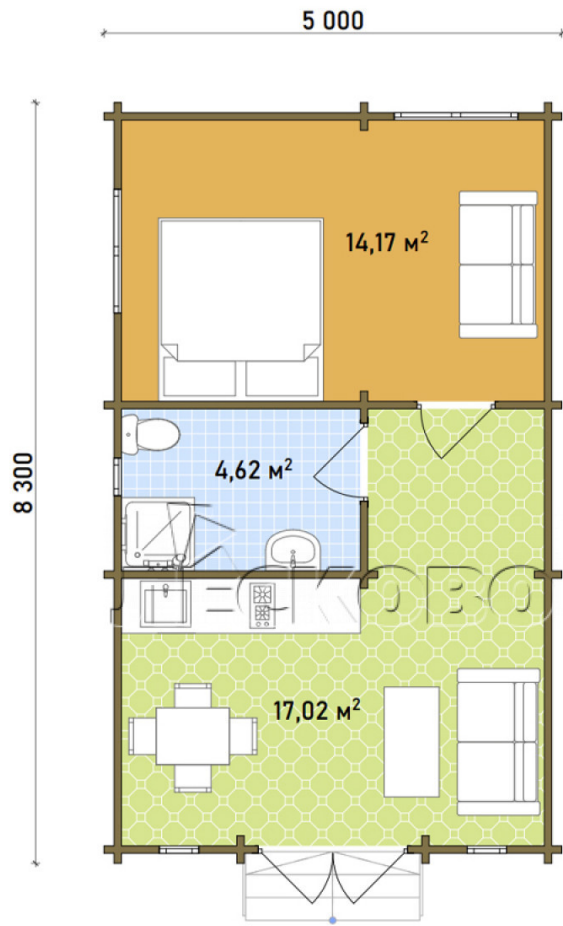

Log Cabin "DS" series 3.5×3

Project Dimensions

5 × 8.3 / 36.3 m²

Full house set

6,913 €

Timber

45 MM

65 MM
+ 1,959 €

Project planning

House Kit

- Wall kit: 44 × 145mm mini-chamber drying chamber with bowls for the project. The material of the tree is spruce, pine (GOST 8486). Humidity 12-14%. The height of the walls is 2.16 m;
- Logs, lower harness: board 45 × 145 mm chamber drying 10-12%;
- Floors: floorboard 35 mm, Chamber drying;
- Ceiling: imitation of a bar 20 × 135 mm, Chamber drying;
- Wooden windows, glass 4 mm, Single. Treatment with a colorless antiseptic. Hardware;

0.40×0.38 м.1 шт.

0.42×1.885 м.2 шт.

1.34×0.91 м.2 шт.

- Wooden doors;

2 шт.

1.62×1.885 м.1 шт.

7. Platbands: dry planed board 20 × 100 mm;

8. Roof: shingles.