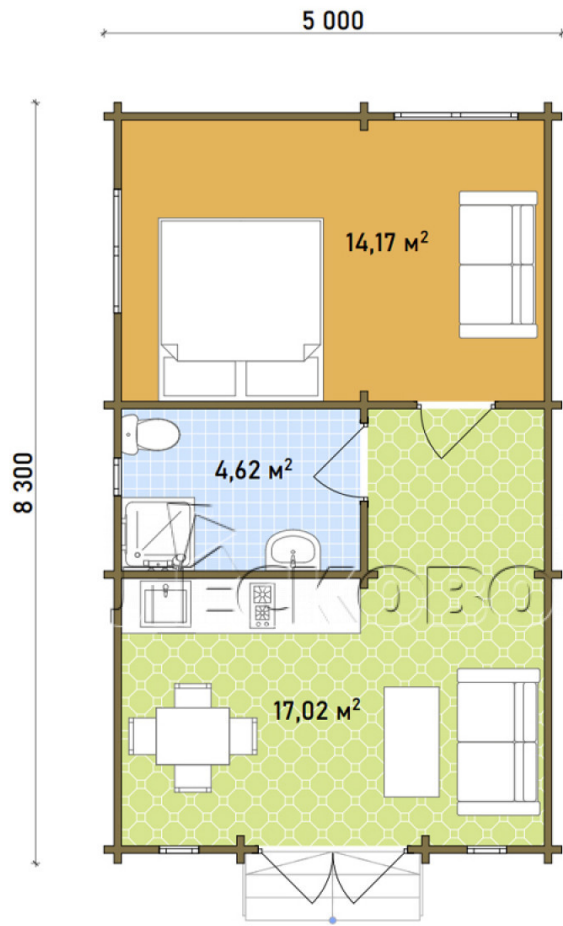

Log Cabin "DS" series 3.5×3

Project Dimensions

5 × 8.3 / 36.3 m²

Full house set

8,706 €

Timber

45 MM

65 MM
+ 2,436 €

Project planning

House Kit

- Wall kit: 44 × 145mm mini-chamber drying chamber with bowls for the project. The material of the tree is spruce, pine (GOST 8486). Humidity 12-14%. The height of the walls is 2.16 m;
- Logs, lower harness: board 45 × 145 mm chamber drying 12-16%;
- Floors: floorboard 35 mm, Chamber drying;
- Ceiling: imitation of a bar 20 × 135 mm, Chamber drying;
- Wooden windows, glass 4 mm, Single. Treatment with a colorless antiseptic. Hardware;

0.40×0.38 м.1 шт.

0.42×1.885 м.2 шт.

1.34×0.91 м.2 шт.

- Wooden doors;

2 шт.

1.62×1.885 м.1 шт.

7. Platbands: dry planed board 20 × 100 mm;

8. Roof: shingles.