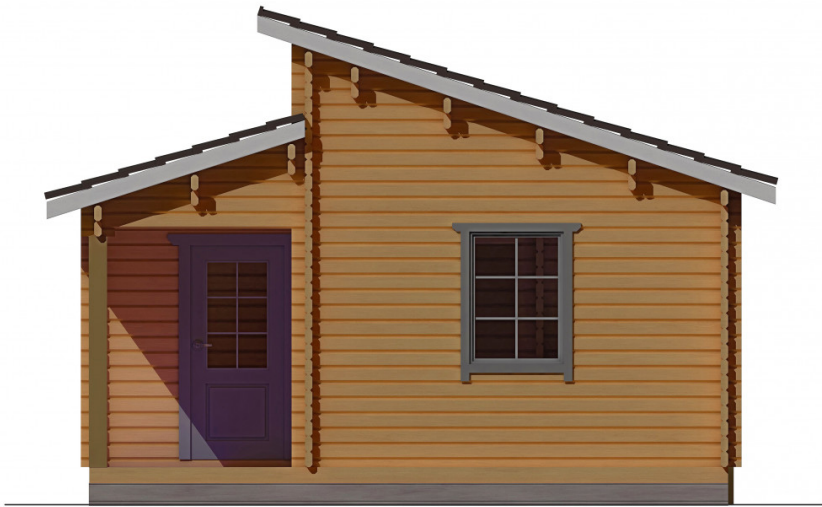

## Log Cabin "DG-32"

Project Dimensions

5.8 × 8.2 / 40.5 m<sup>2</sup>

Full house set

**7,131 €**

### Timber

45 MM

65 MM  
+ 1,860 €

## House Kit

- Wall kit: 44 × 145mm mini-chamber drying chamber with bowls for the project. The material of the tree is spruce, pine (GOST 8486). Humidity 12-14%. The height of the walls is 2.16 m;
- Logs, lower harness: board 45 × 145 mm chamber drying 10-12%;
- Floors: floorboard 35 mm, Chamber drying;
- Ceiling: imitation of a bar 20 × 135 mm, Chamber drying;
- Wooden windows, glass 4 mm, Single. Treatment with a colorless antiseptic. Hardware;