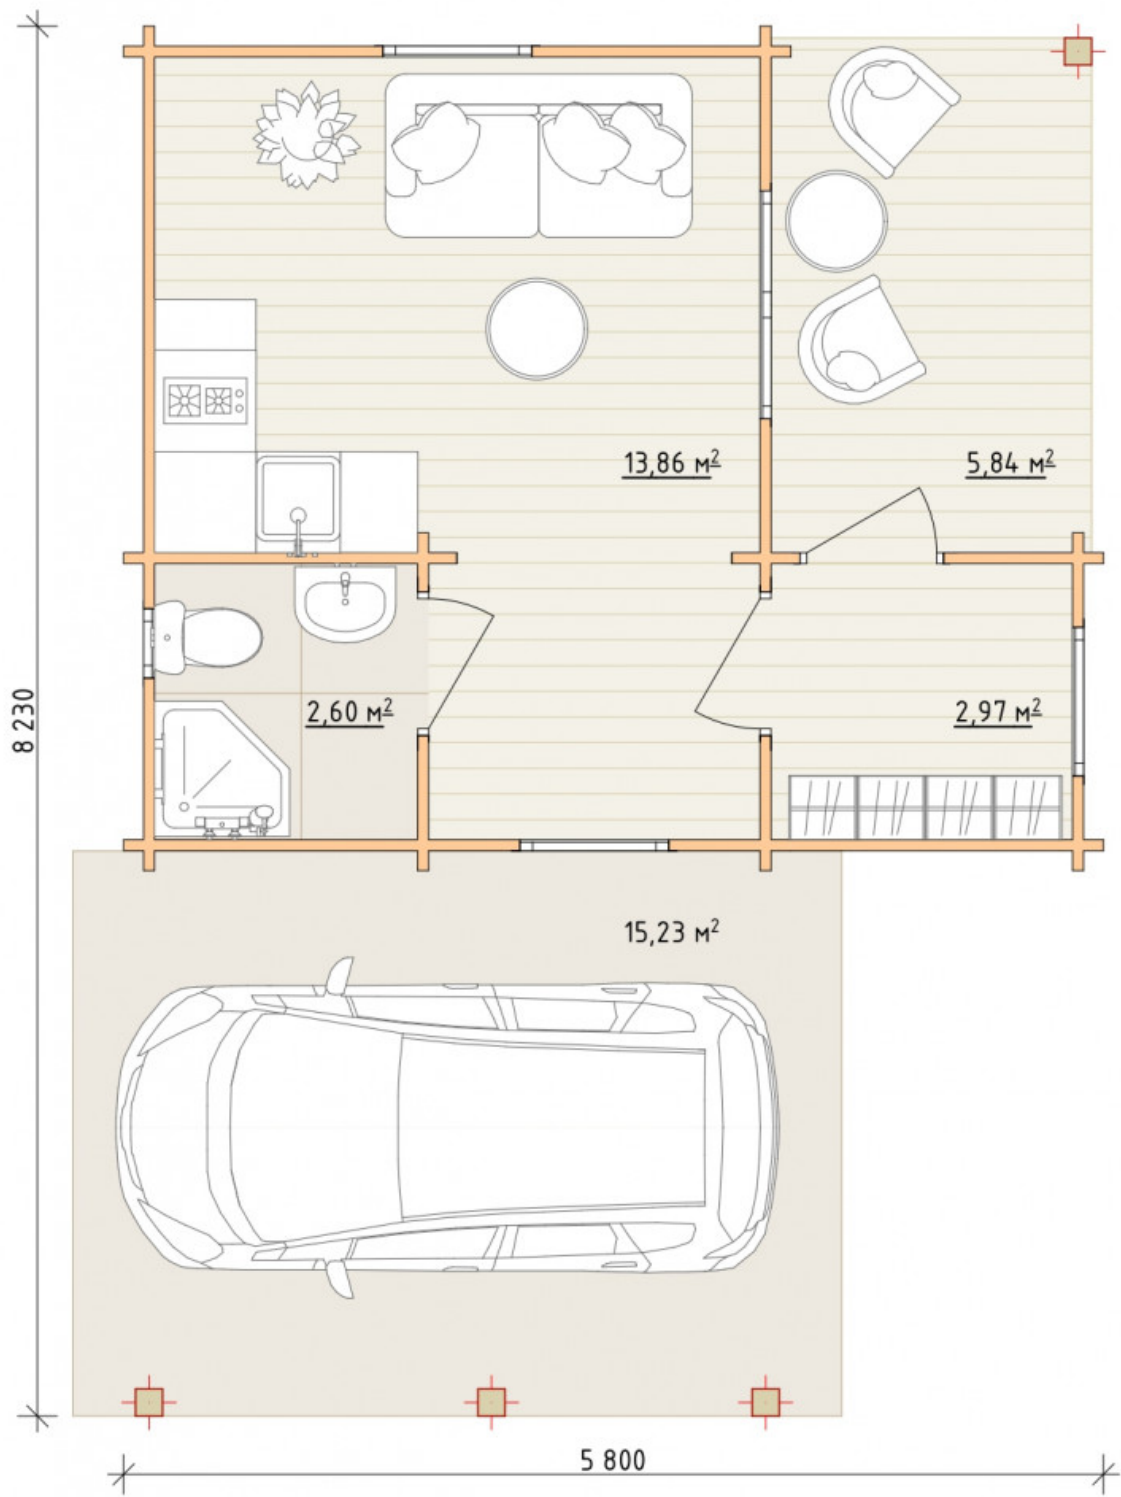

## Log Cabin "DG-32"

Project Dimensions

5.8 × 8.2 / 40.5 m<sup>2</sup>

Full house set

**7,131 €**

### Timber

45 MM

65 MM  
+ 1,860 €

## House Kit

- Wall kit: 44 × 145mm mini-chamber drying chamber with bowls for the project. The material of the tree is spruce, pine (GOST 8486). Humidity 12-14%. The height of the walls is 2.16 m;
- Logs, lower harness: board 45 × 145 mm chamber drying 10-12%;
- Floors: floorboard 35 mm, Chamber drying;
- Ceiling: imitation of a bar 20 × 135 mm, Chamber drying;
- Wooden windows, glass 4 mm, Single. Treatment with a colorless antiseptic. Hardware;

Window 0.87×1.17 м.3 шт.    Window 1.34×1.17 м.1 шт.    0.40×0.38 м.1 шт.

- Wooden doors;

2 шт.

0.84×1.885 м.

glass.1 шт.

7. Platbands: dry planed board 20 × 100 mm;

8. Roof: shingles.

9. Skirting board 35 mm.