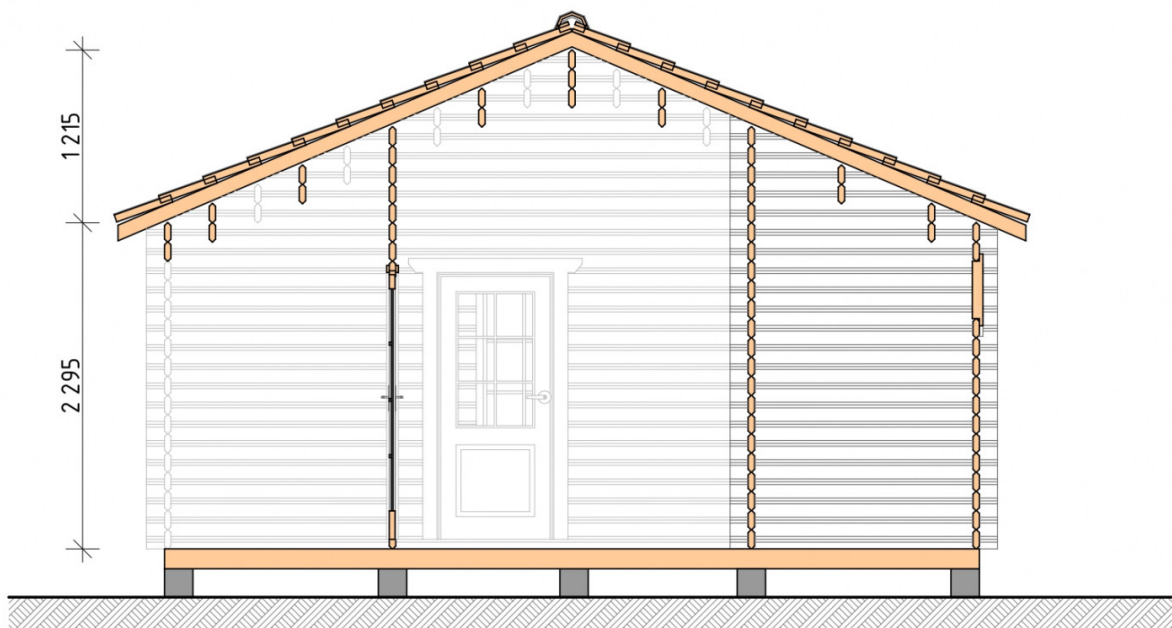

## Log Cabin "DG-32"

Project Dimensions

5.8 × 8.2 / 40.5 m<sup>2</sup>

Full house set

**7,131 €**

### Timber

45 MM

65 MM  
+ 1,860 €

## House Kit

- Wall kit: 44 × 145mm mini-chamber drying chamber with bowls for the project. The material of the tree is spruce, pine (GOST 8486). Humidity 12-14%. The height of the walls is 2.16 m;
- Logs, lower harness: board 45 × 145 mm chamber drying 10-12%;
- Floors: floorboard 35 mm, Chamber drying;
- Ceiling: imitation of a bar 20 × 135 mm, Chamber drying;
- Wooden windows, glass 4 mm, Single. Treatment with a colorless antiseptic. Hardware;