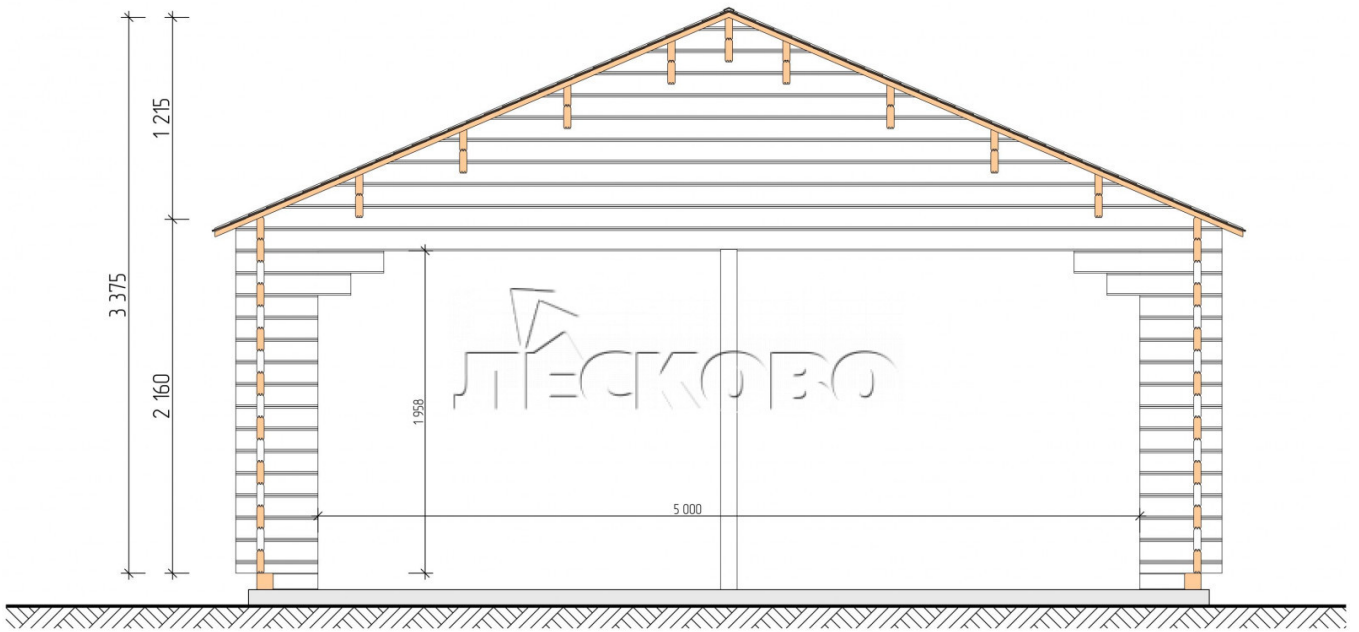

Carport 6x7.2

Project Dimensions

6 × 7.2

Full doghouse set

3,588 €

Timber

45 MM

65 MM
+ 1,240 €

Project planning

6 000

7 200

38,77
M²

ПЕЧАТОВАНО

Разрез

House Kit

- Wall kit: mini-chamber drying chamber 44×145 mm with bowls for the project. Wood material - spruce, pine (GOST 8486). Humidity 12-16%. The height of the walls is 2.16 m;
- Logs, lower harness: board 44×95 mm chamber drying 12-16%;
- Floors: floorboard 35 mm, chamber drying;
- Ceiling: imitation of a bar 20×135 mm, chamber drying;
- Wooden windows and doors according to the project;;
- Roof: shingles.