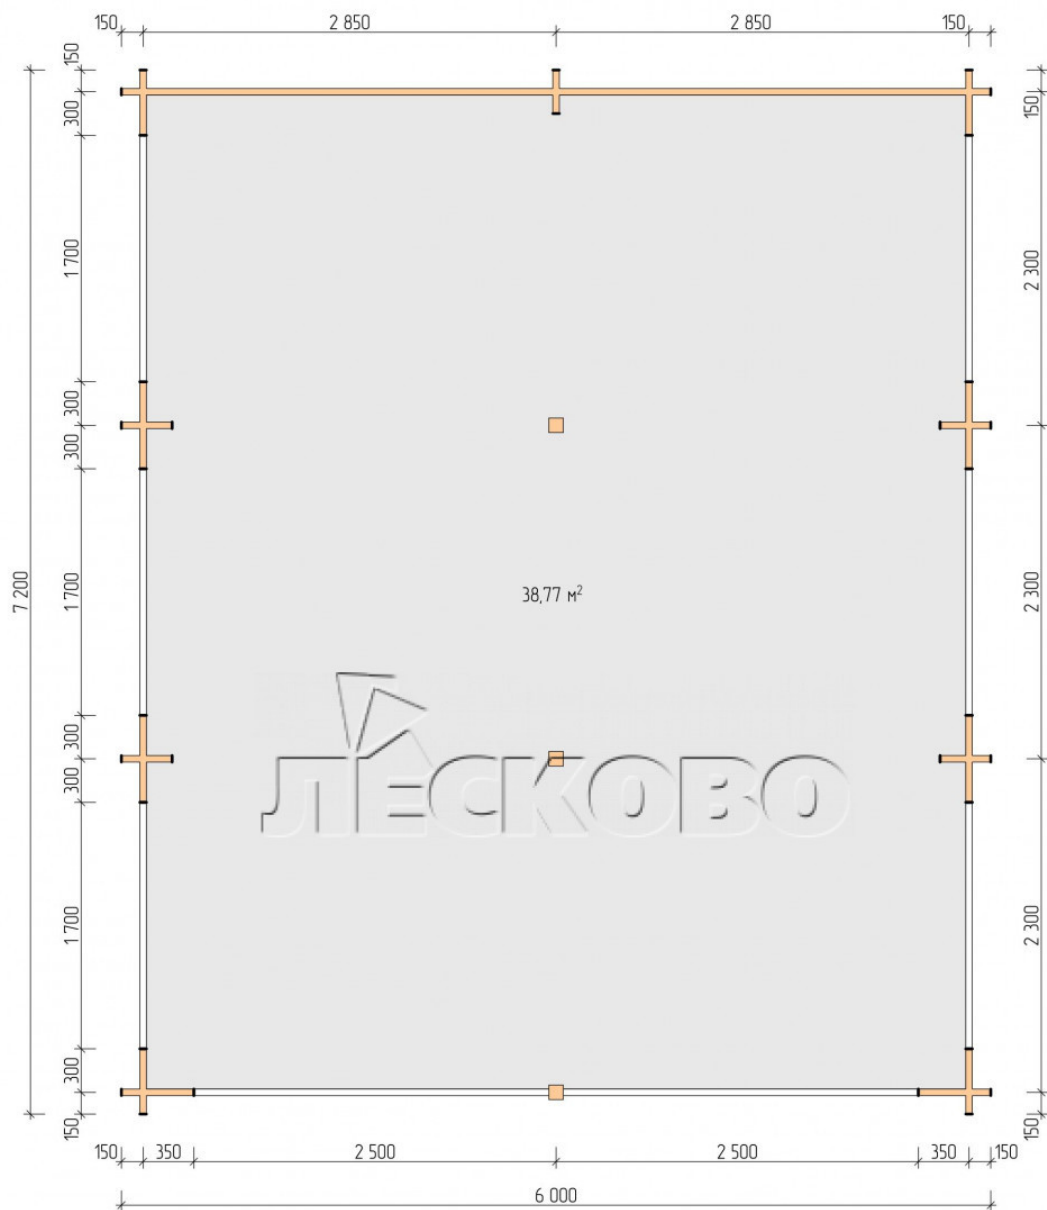

House Kit

- Wall kit: mini-chamber drying chamber 44 × 145 mm with bowls for the project. Wood material - spruce, pine (GOST 8486). Humidity 12-16%. The height of the walls is 2.16 m;
- Logs, lower harness: board 44 × 95 mm chamber drying 12-16%;
- Floors: floorboard 35 mm, chamber drying;
- Ceiling: imitation of a bar 20 × 135 mm, chamber drying;
- Wooden windows and doors according to the project;;
- Roof: shingles.