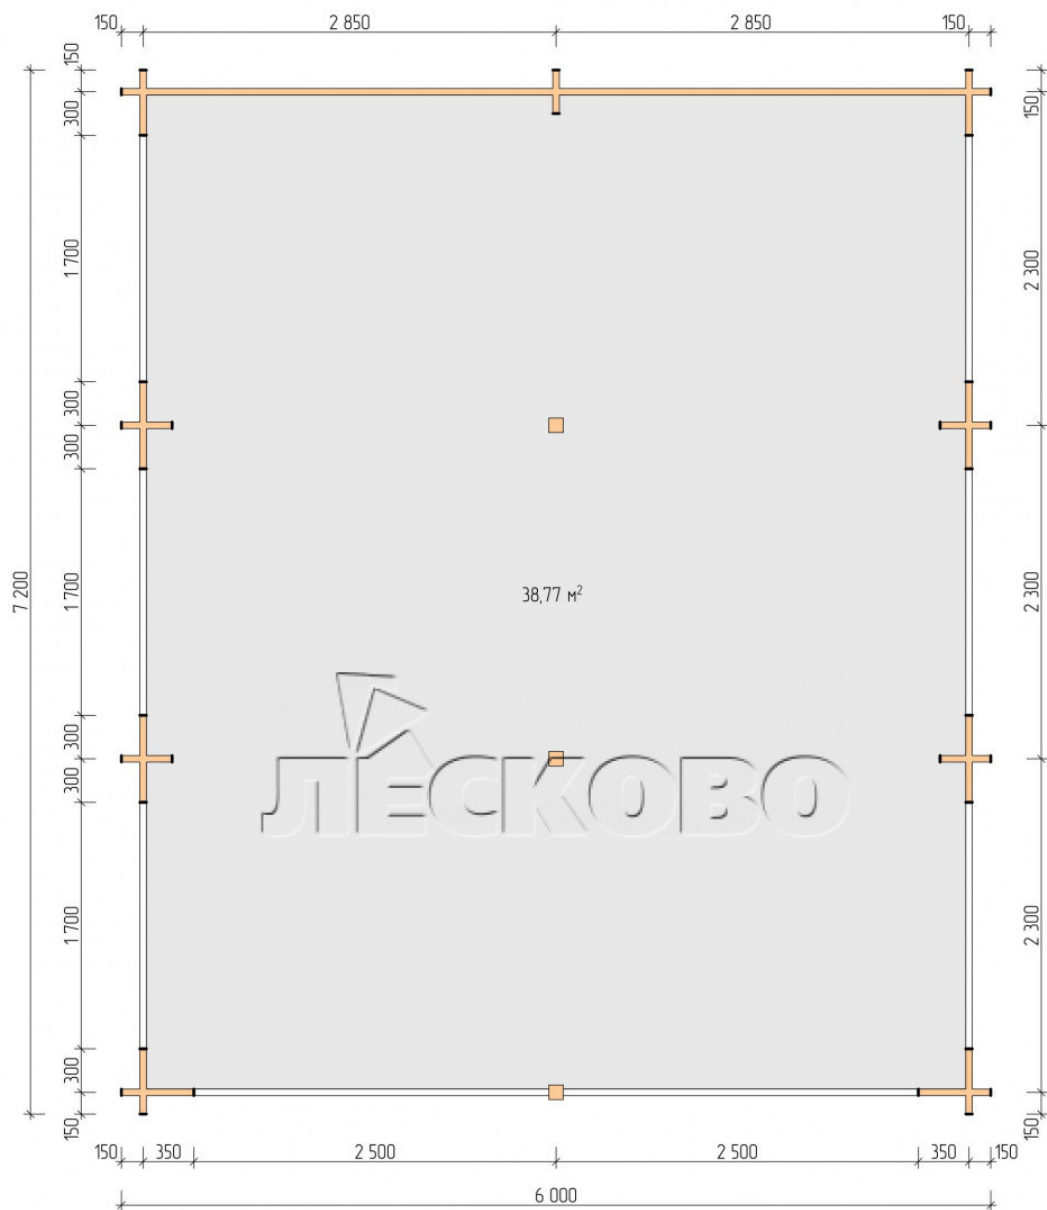

Carport 6x7.2

Project Dimensions

6 × 7.2

Full doghouse set

3,588 €

Timber

45 MM

65 MM
+ 1,240 €

Project planning

6 000

7 200

38,77
M²

ПЕЧАТОВАНО

Разрез

House Kit

- Wall kit: mini-chamber drying chamber 44×145 mm with bowls for the project. Wood material - spruce, pine (GOST 8486). Humidity 12-16%. The height of the walls is 2.16 m;
- Logs, lower harness: board 44×95 mm chamber drying 12-16%;
- Floors: floorboard 35 mm, chamber drying;
- Ceiling: imitation of a bar 20×135 mm, chamber drying;
- Wooden windows and doors according to the project;;
- Roof: shingles.