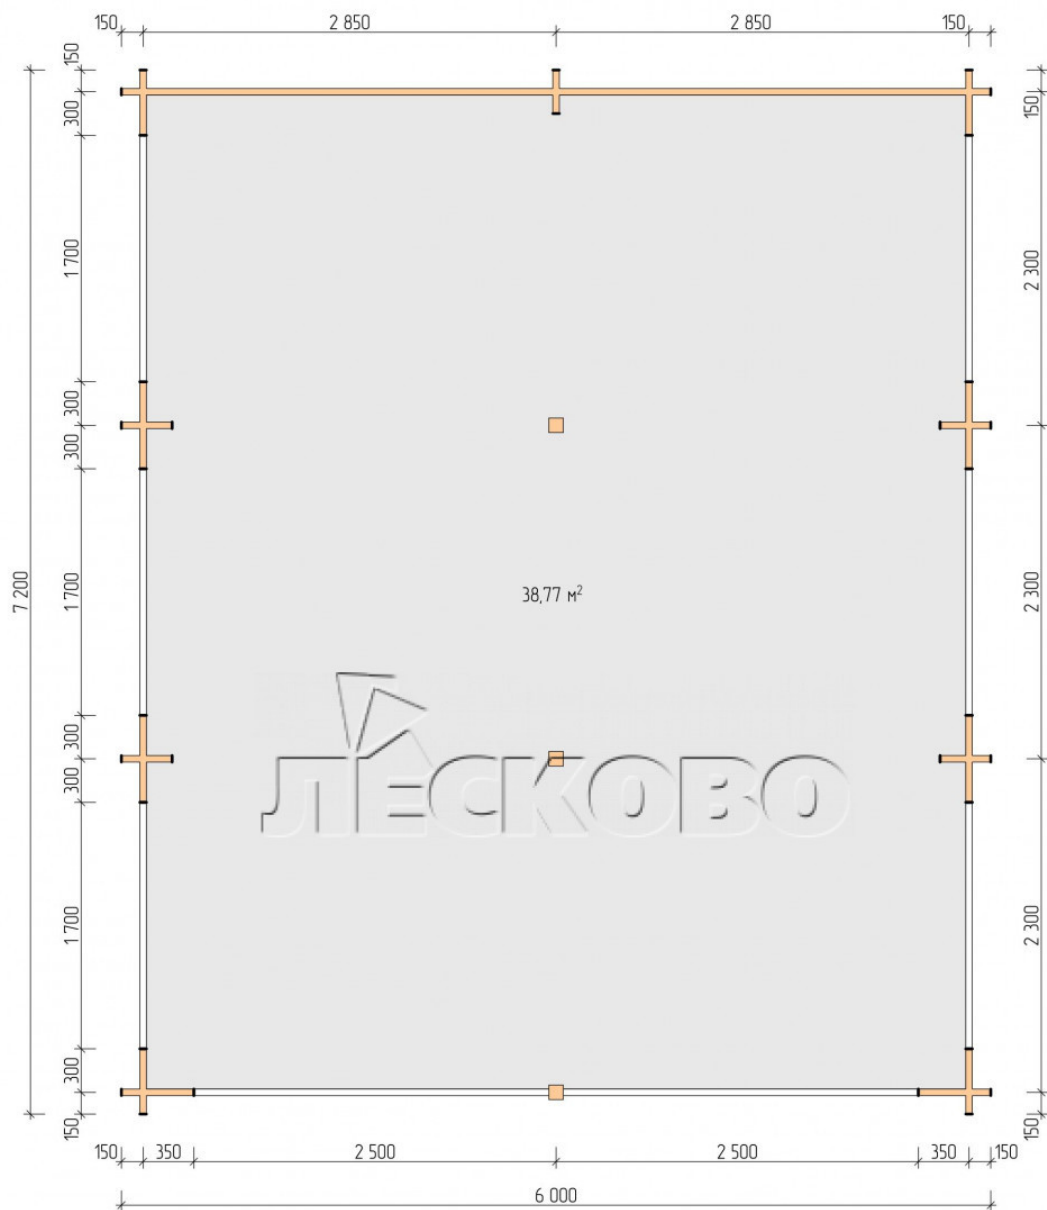

## Project planning

6 000

7 200

38,77  
M<sup>2</sup>

ИТЕСКОБО

Разрез

## House Kit

- Wall kit: mini-chamber drying chamber 44 × 145 mm with bowls for the project. Wood material - spruce, pine (GOST 8486). Humidity 12-16%. The height of the walls is 2.16 m;
- Logs, lower harness: board 44 × 95 mm chamber drying 12-16%;
- Floors: floorboard 35 mm, chamber drying;
- Ceiling: imitation of a bar 20 × 135 mm, chamber drying;
- Wooden windows and doors according to the project;;
- Roof: shingles.