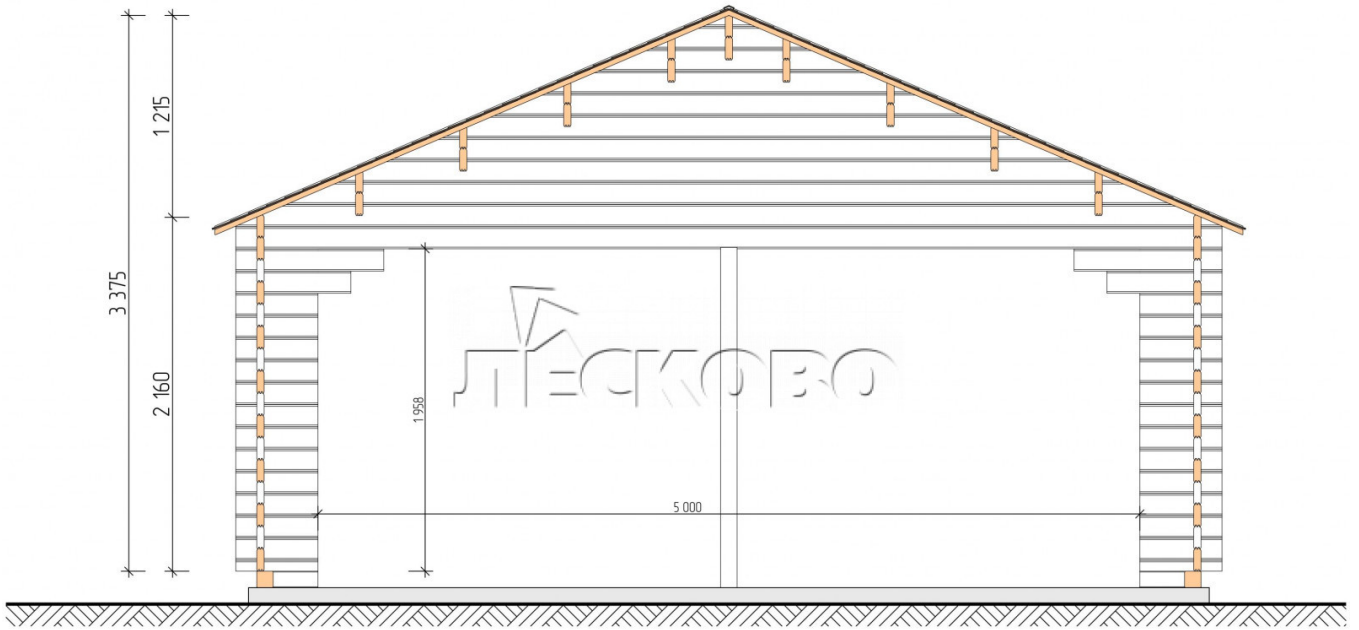

## Carport 6x7.2

Project Dimensions

6 × 7.2

Full doghouse set

**3,460 €**

## Project planning

6 000

7 200

38,77  
M<sup>2</sup>

ИТЕСКОБО

Разрез

## House Kit

- Wall kit: mini-chamber drying chamber 44 × 145 mm with bowls for the project. Wood material - spruce, pine (GOST 8486). Humidity 12-16%. The height of the walls is 2.16 m;
- Logs, lower harness: board 44 × 95 mm chamber drying 12-16%;
- Floors: floorboard 35 mm, chamber drying;
- Ceiling: imitation of a bar 20 × 135 mm, chamber drying;
- Wooden windows and doors according to the project;;
- Roof: shingles.