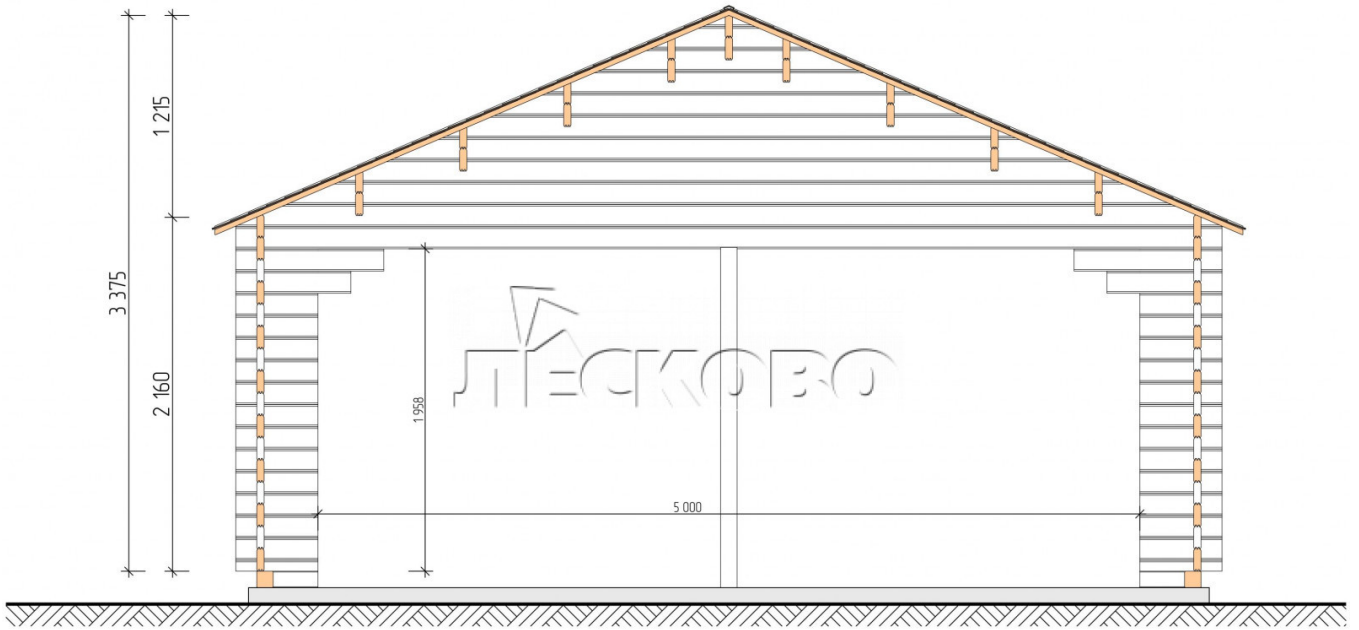

Carport 6x7.2

Project Dimensions

6 × 7.2

Full doghouse set

4,221 €

Timber

45 MM

65 MM
+ 1,503 €

Project planning

6 000

7 200

Разрез

House Kit

- Wall kit: mini-chamber drying chamber 44 × 145 mm with bowls for the project. Wood material - spruce, pine (GOST 8486). Humidity 12-16%. The height of the walls is 2.16 m;
- Logs, lower harness: board 44 × 95 mm chamber drying 12-16%;
- Floors: floorboard 35 mm, chamber drying;
- Ceiling: imitation of a bar 20 × 135 mm, chamber drying;
- Wooden windows and doors according to the project;;
- Roof: shingles.